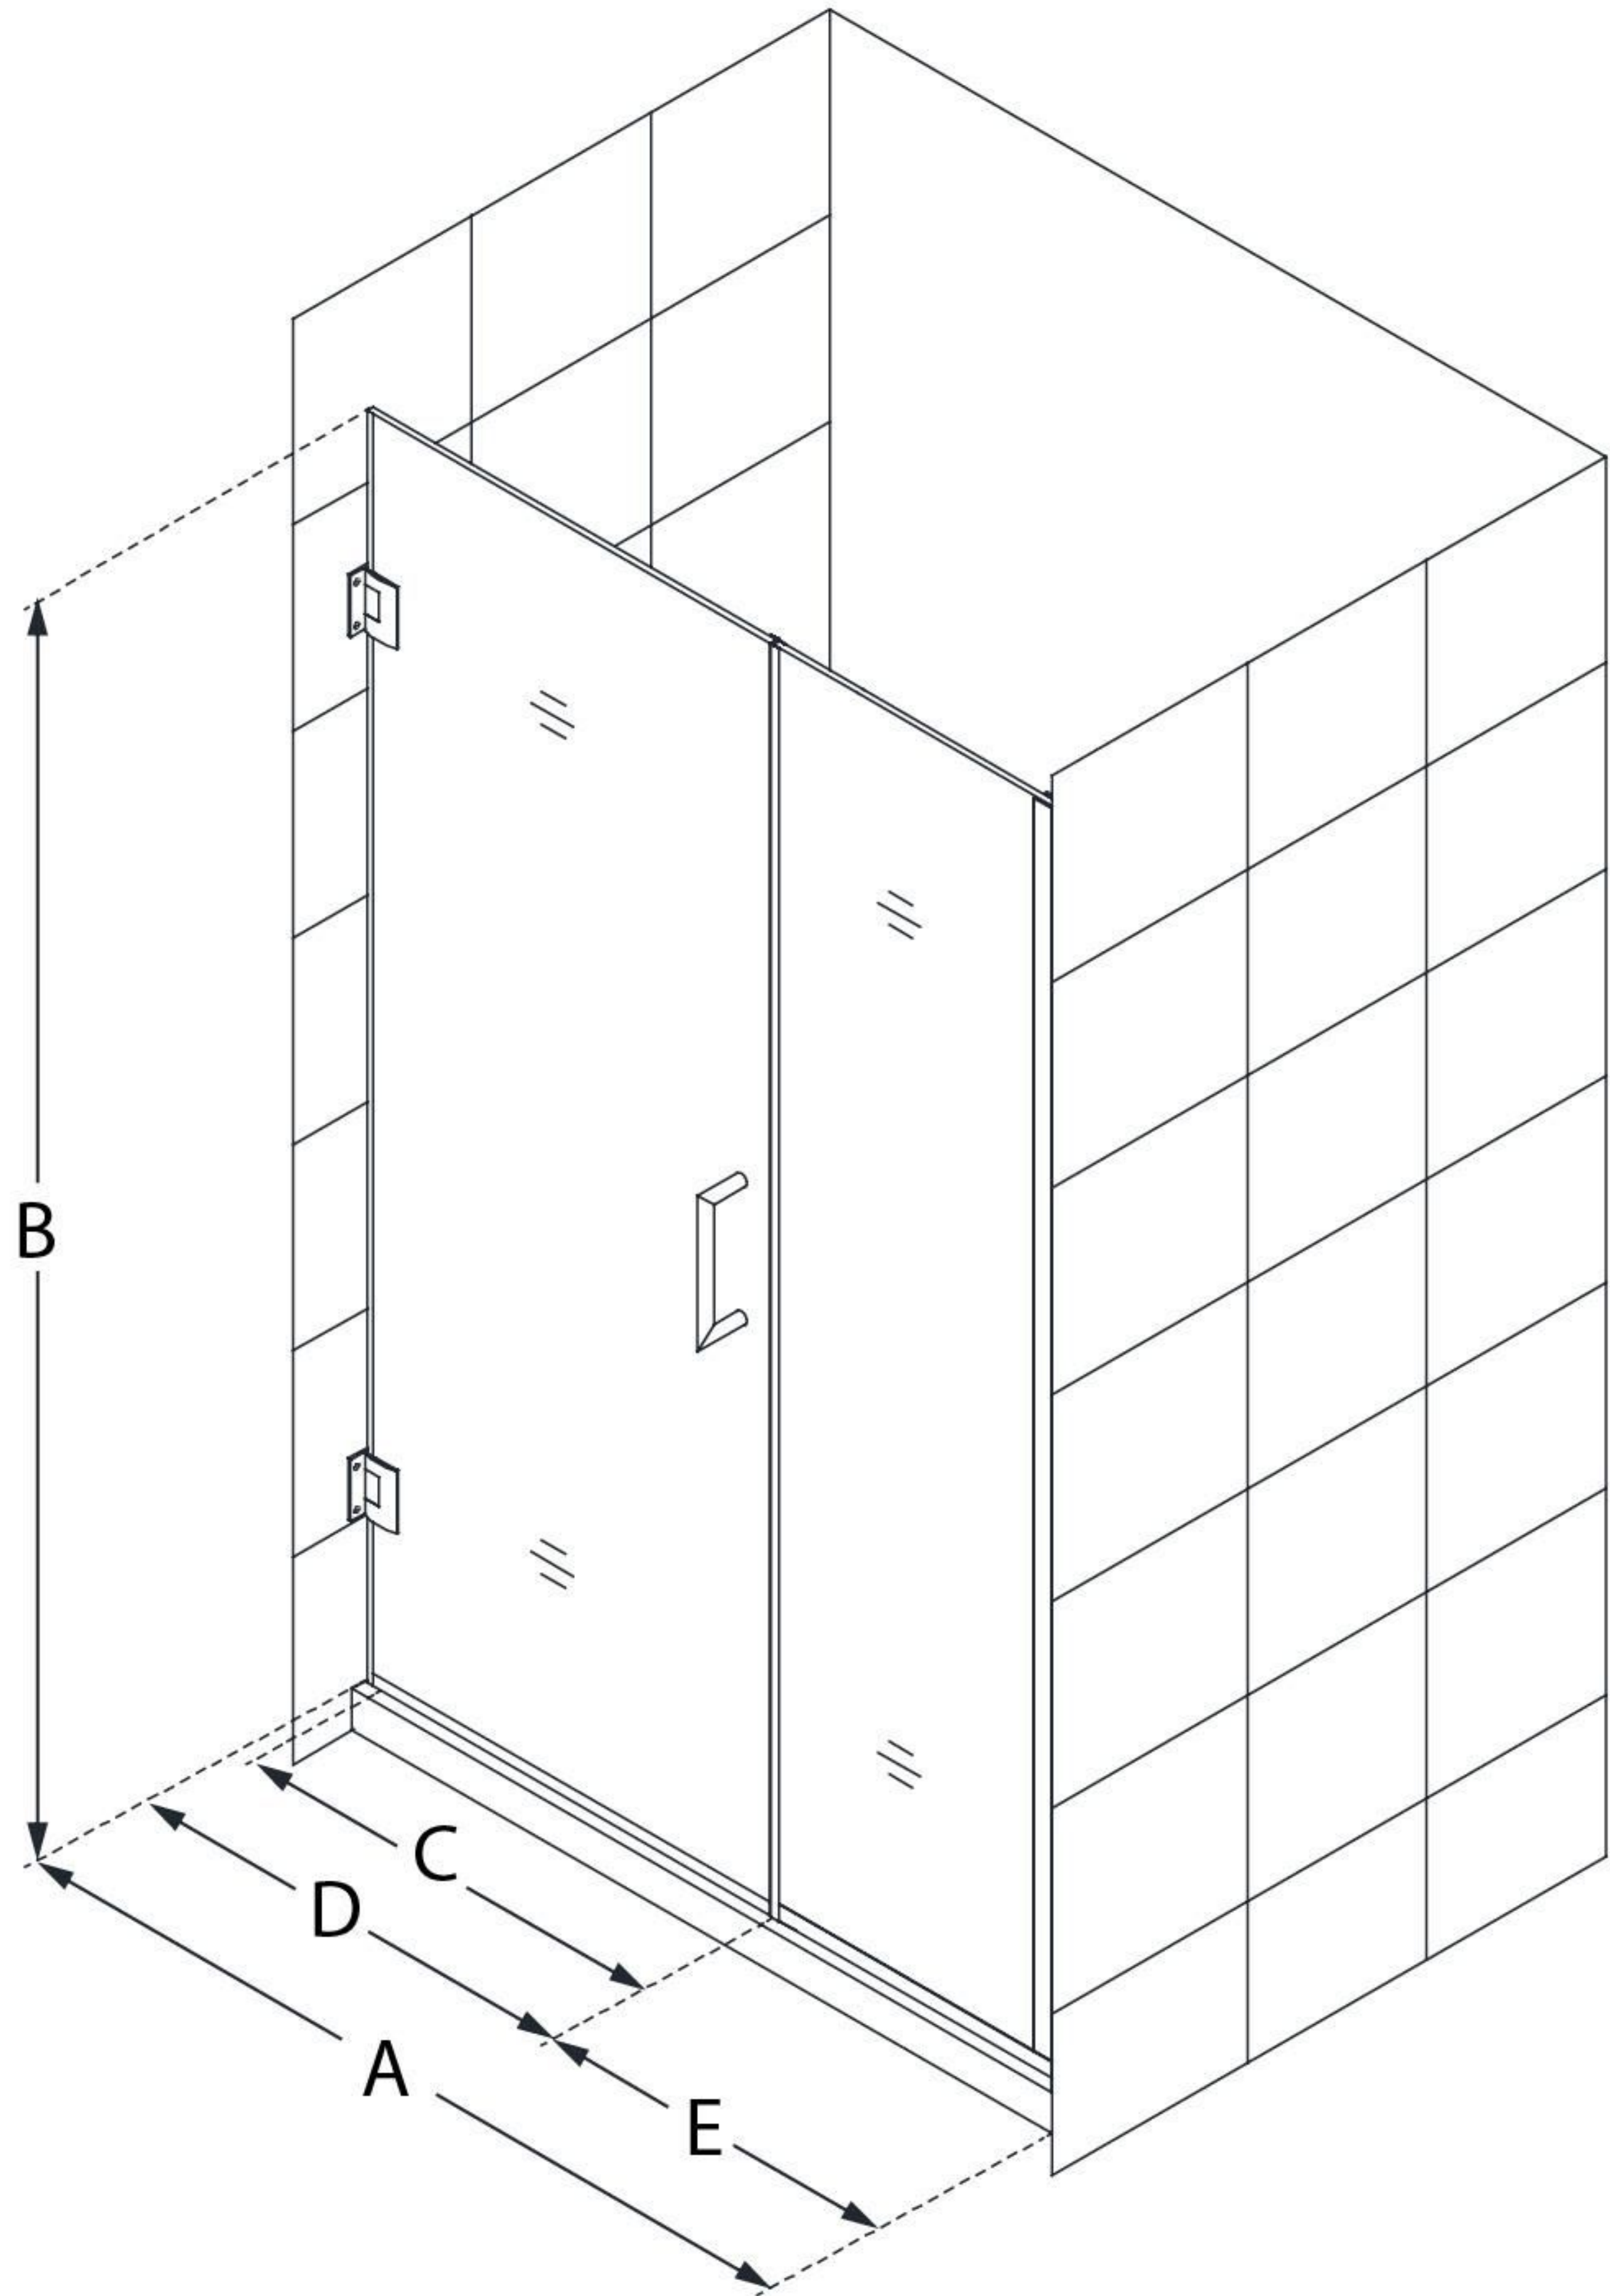

SHDR-245157210

UNIDOOR PLUS

DreamLine Unidoor Plus 51 1/2 -
52" W x 72" H Frameless Hinged
Shower Door, Clear Glass

SWING DOOR

CONFIGURATION DIMENSIONS:

A: 51 1/2 - 52"

MODEL WIDTH

B: 72"

MODEL HEIGHT

C: 28"

ACCESS WIDTH

D: 29"

DOOR WIDTH

E: 22 1/2"

INLINE PANEL WIDTH

DreamLine reserves the right to update or modify the hardware or materials pictured without prior notice for the purpose of product improvement and customer satisfaction.