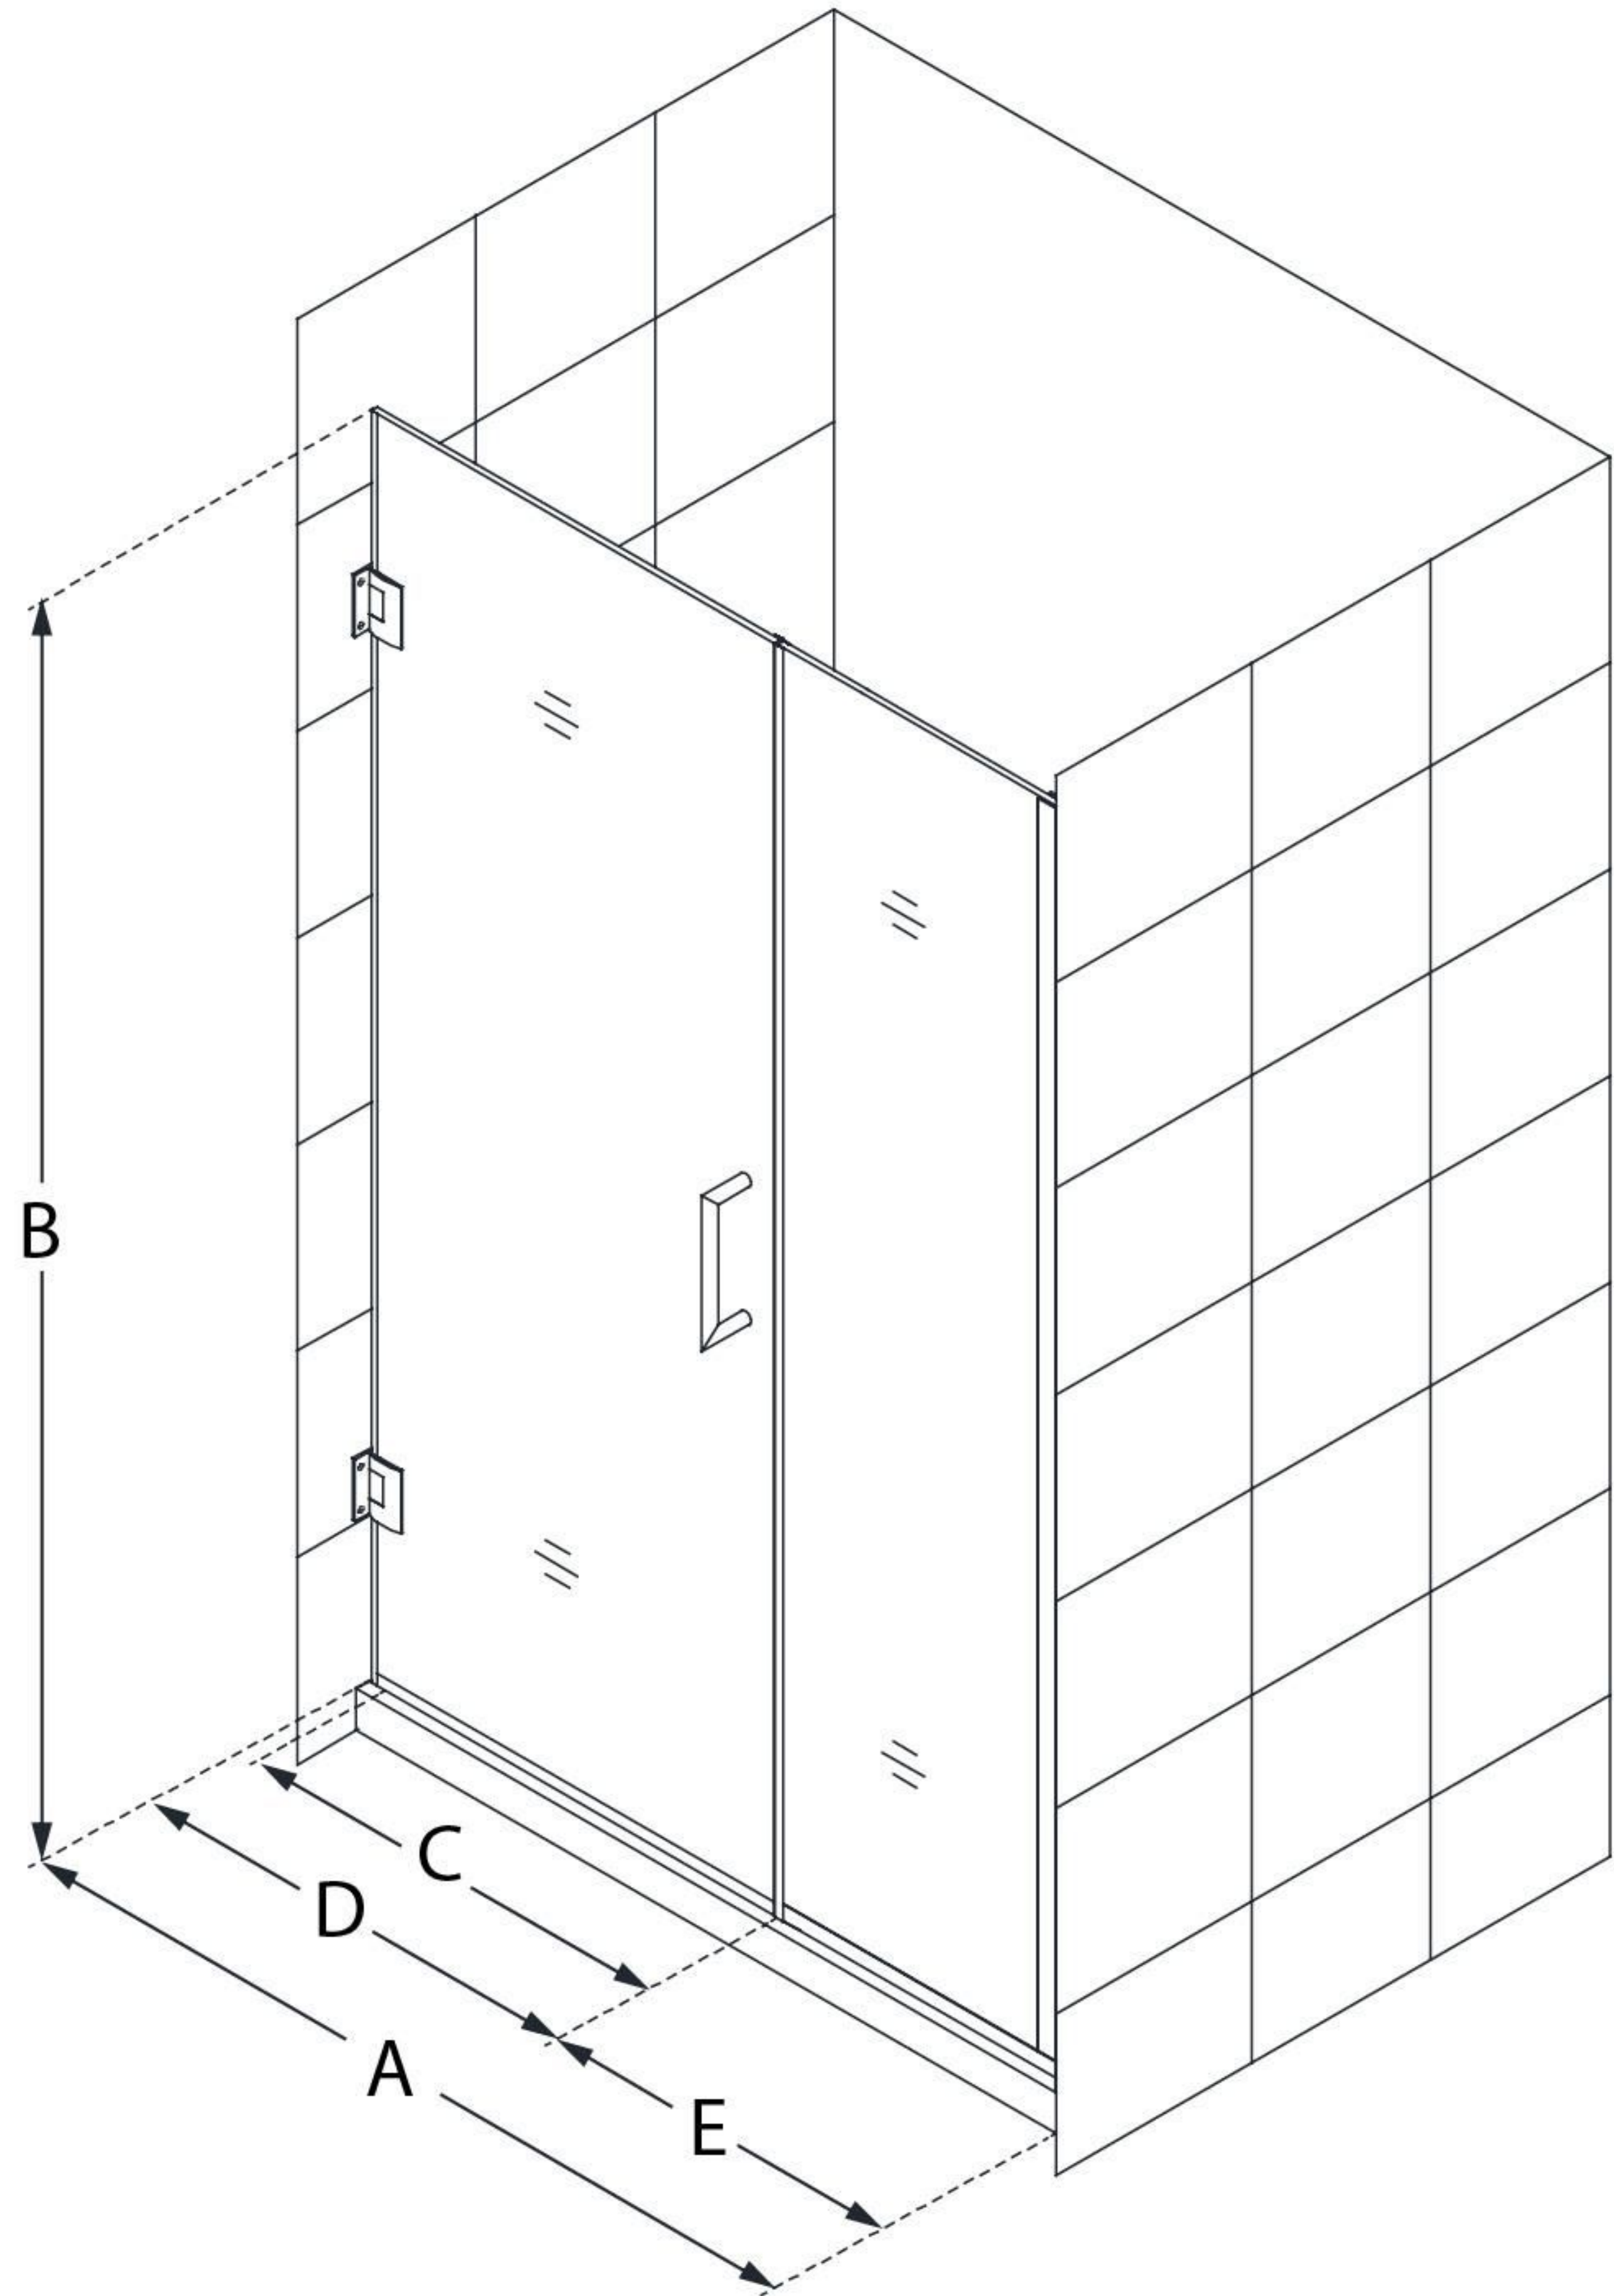

SHDR-244957210

UNIDOOR PLUS

DreamLine Unidoor Plus 49 1/2 -
50" W x 72" H Frameless Hinged
Shower Door, Clear Glass

SWING DOOR

CONFIGURATION DIMENSIONS:

A: 49 1/2 - 50"

MODEL WIDTH

B: 72"

MODEL HEIGHT

C: 26"

ACCESS WIDTH

D: 27"

DOOR WIDTH

E: 22 1/2"

INLINE PANEL WIDTH

DreamLine reserves the right to update or modify the hardware or materials pictured without prior notice for the purpose of product improvement and customer satisfaction.