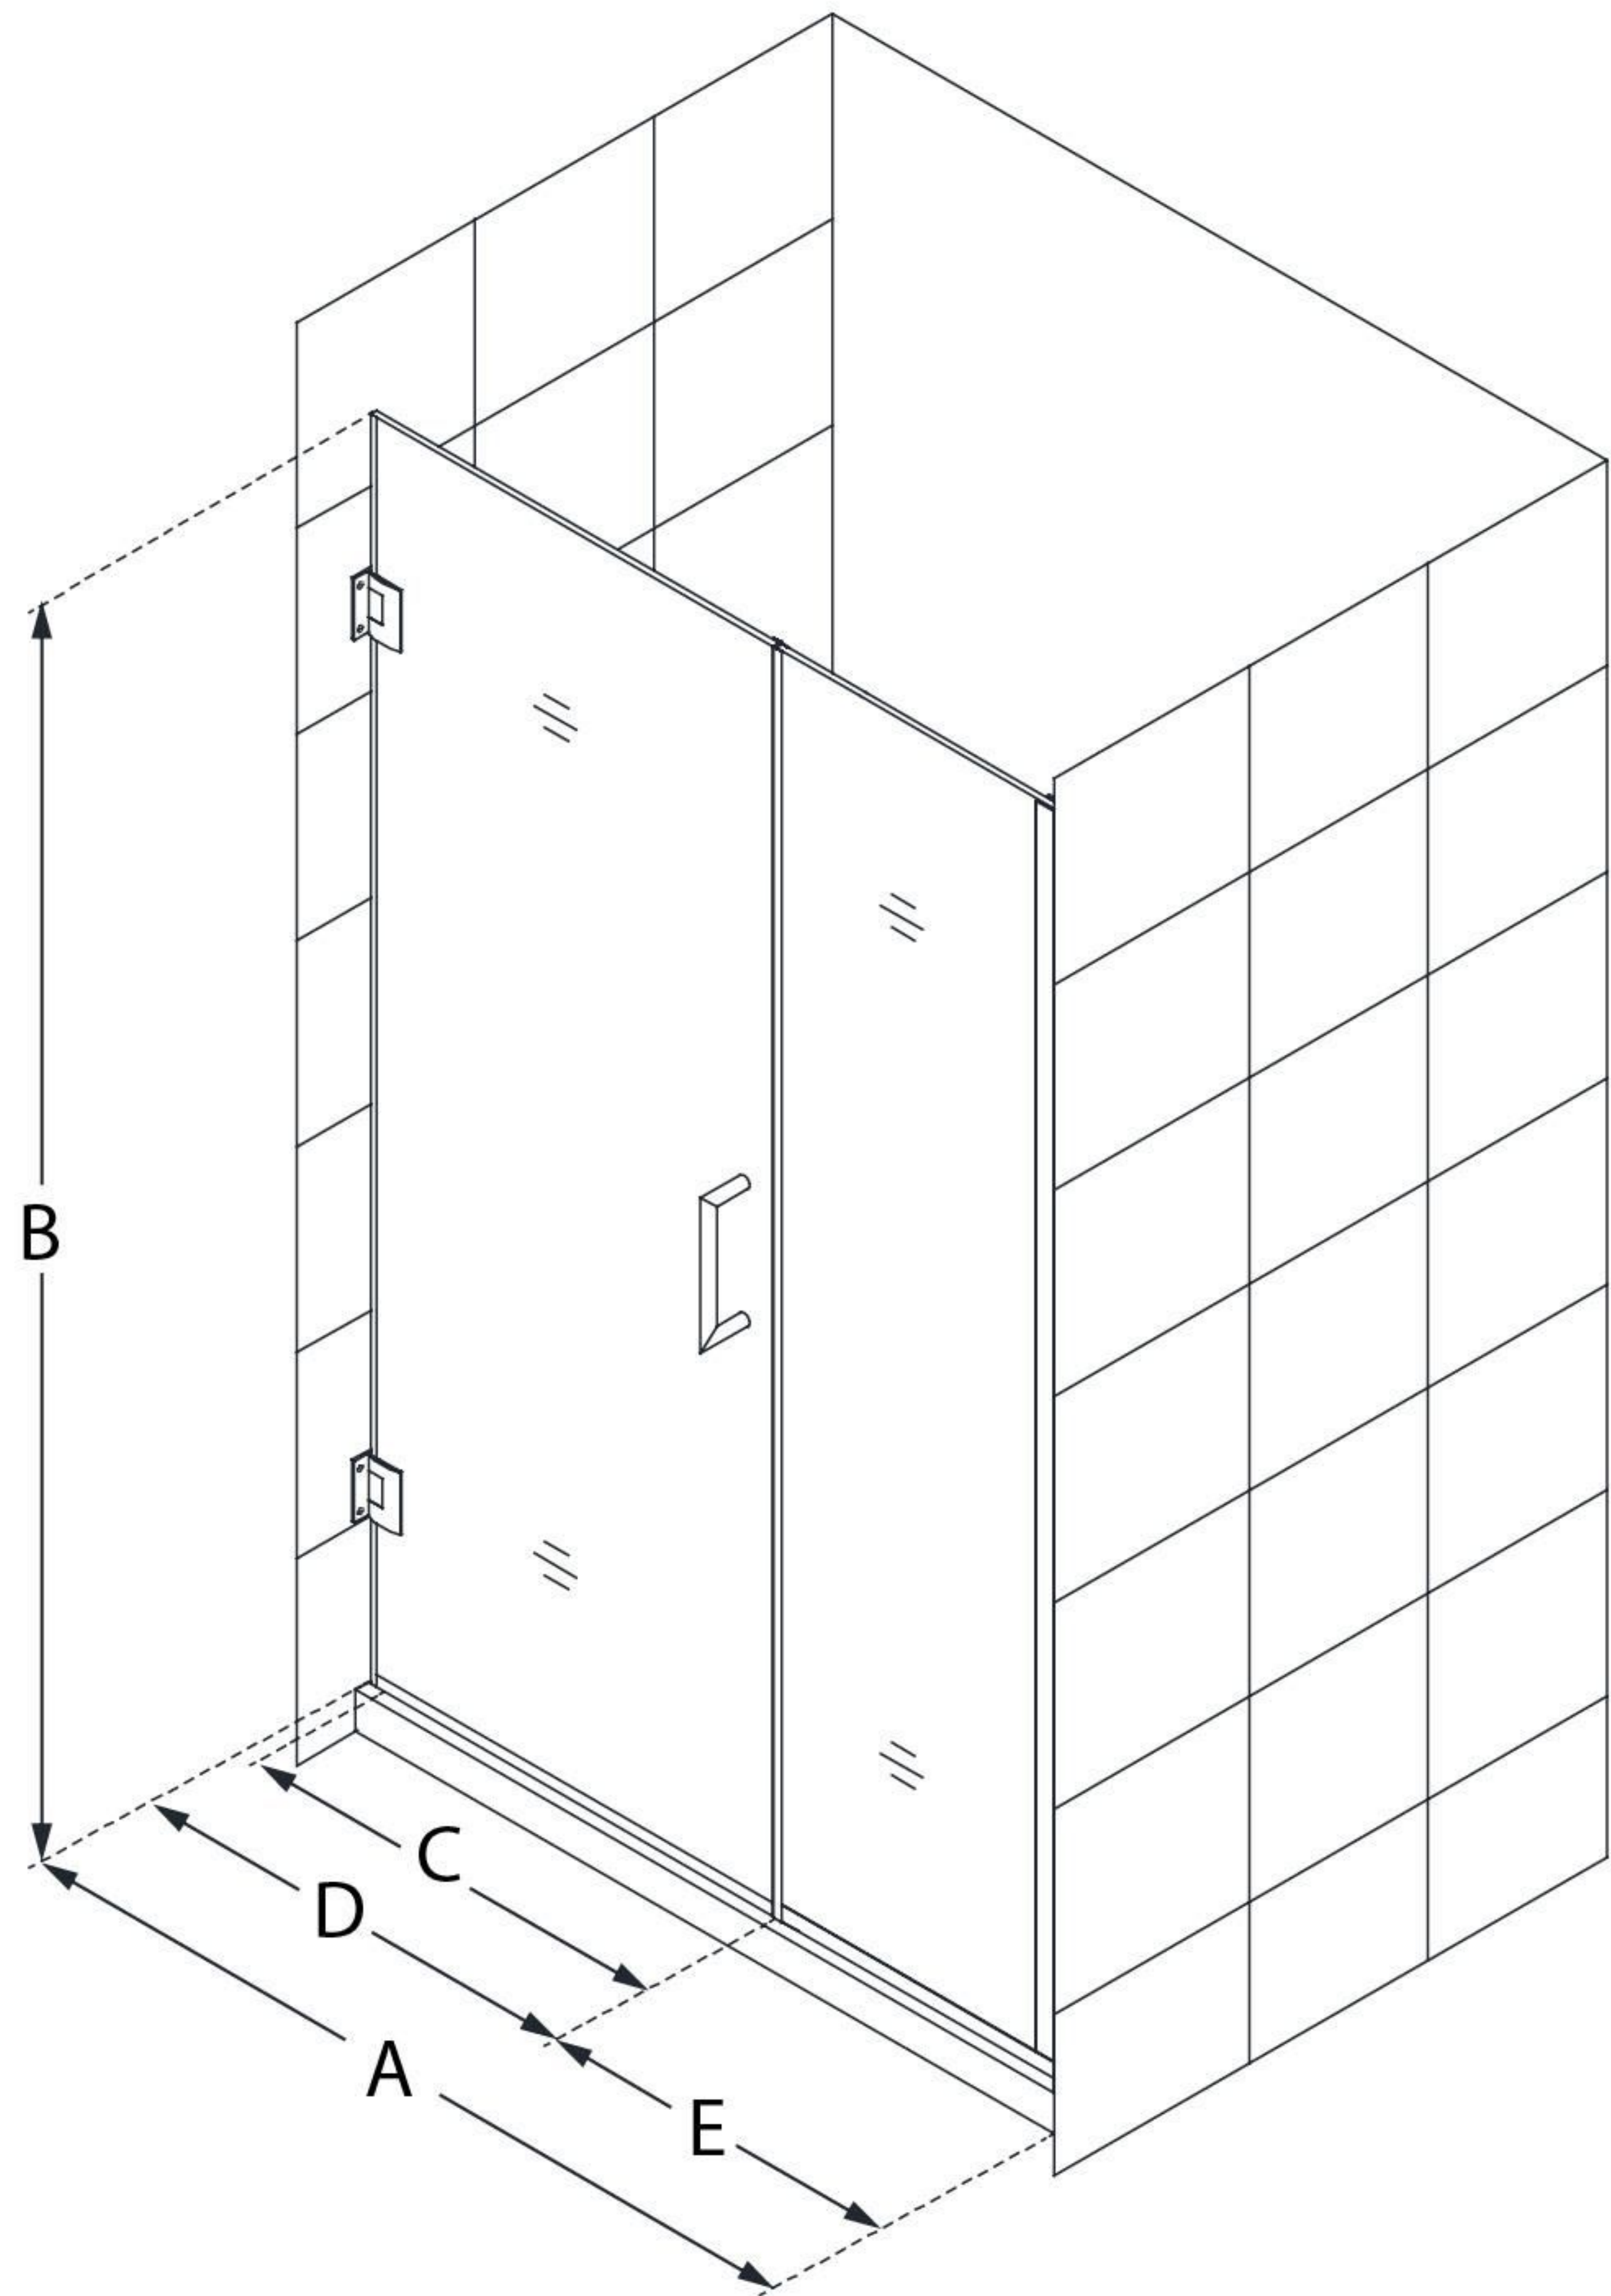

SHDR-244757210

UNIDOOR PLUS

DreamLine Unidoor Plus 47 1/2 -
48" W x 72" H Frameless Hinged
Shower Door, Clear Glass

SWING DOOR

CONFIGURATION DIMENSIONS:

A: 47 1/2 - 48"

MODEL WIDTH

B: 72"

MODEL HEIGHT

C: 24"

ACCESS WIDTH

D: 25"

DOOR WIDTH

E: 22 1/2"

INLINE PANEL WIDTH

DreamLine reserves the right to update or modify the hardware or materials pictured without prior notice for the purpose of product improvement and customer satisfaction.