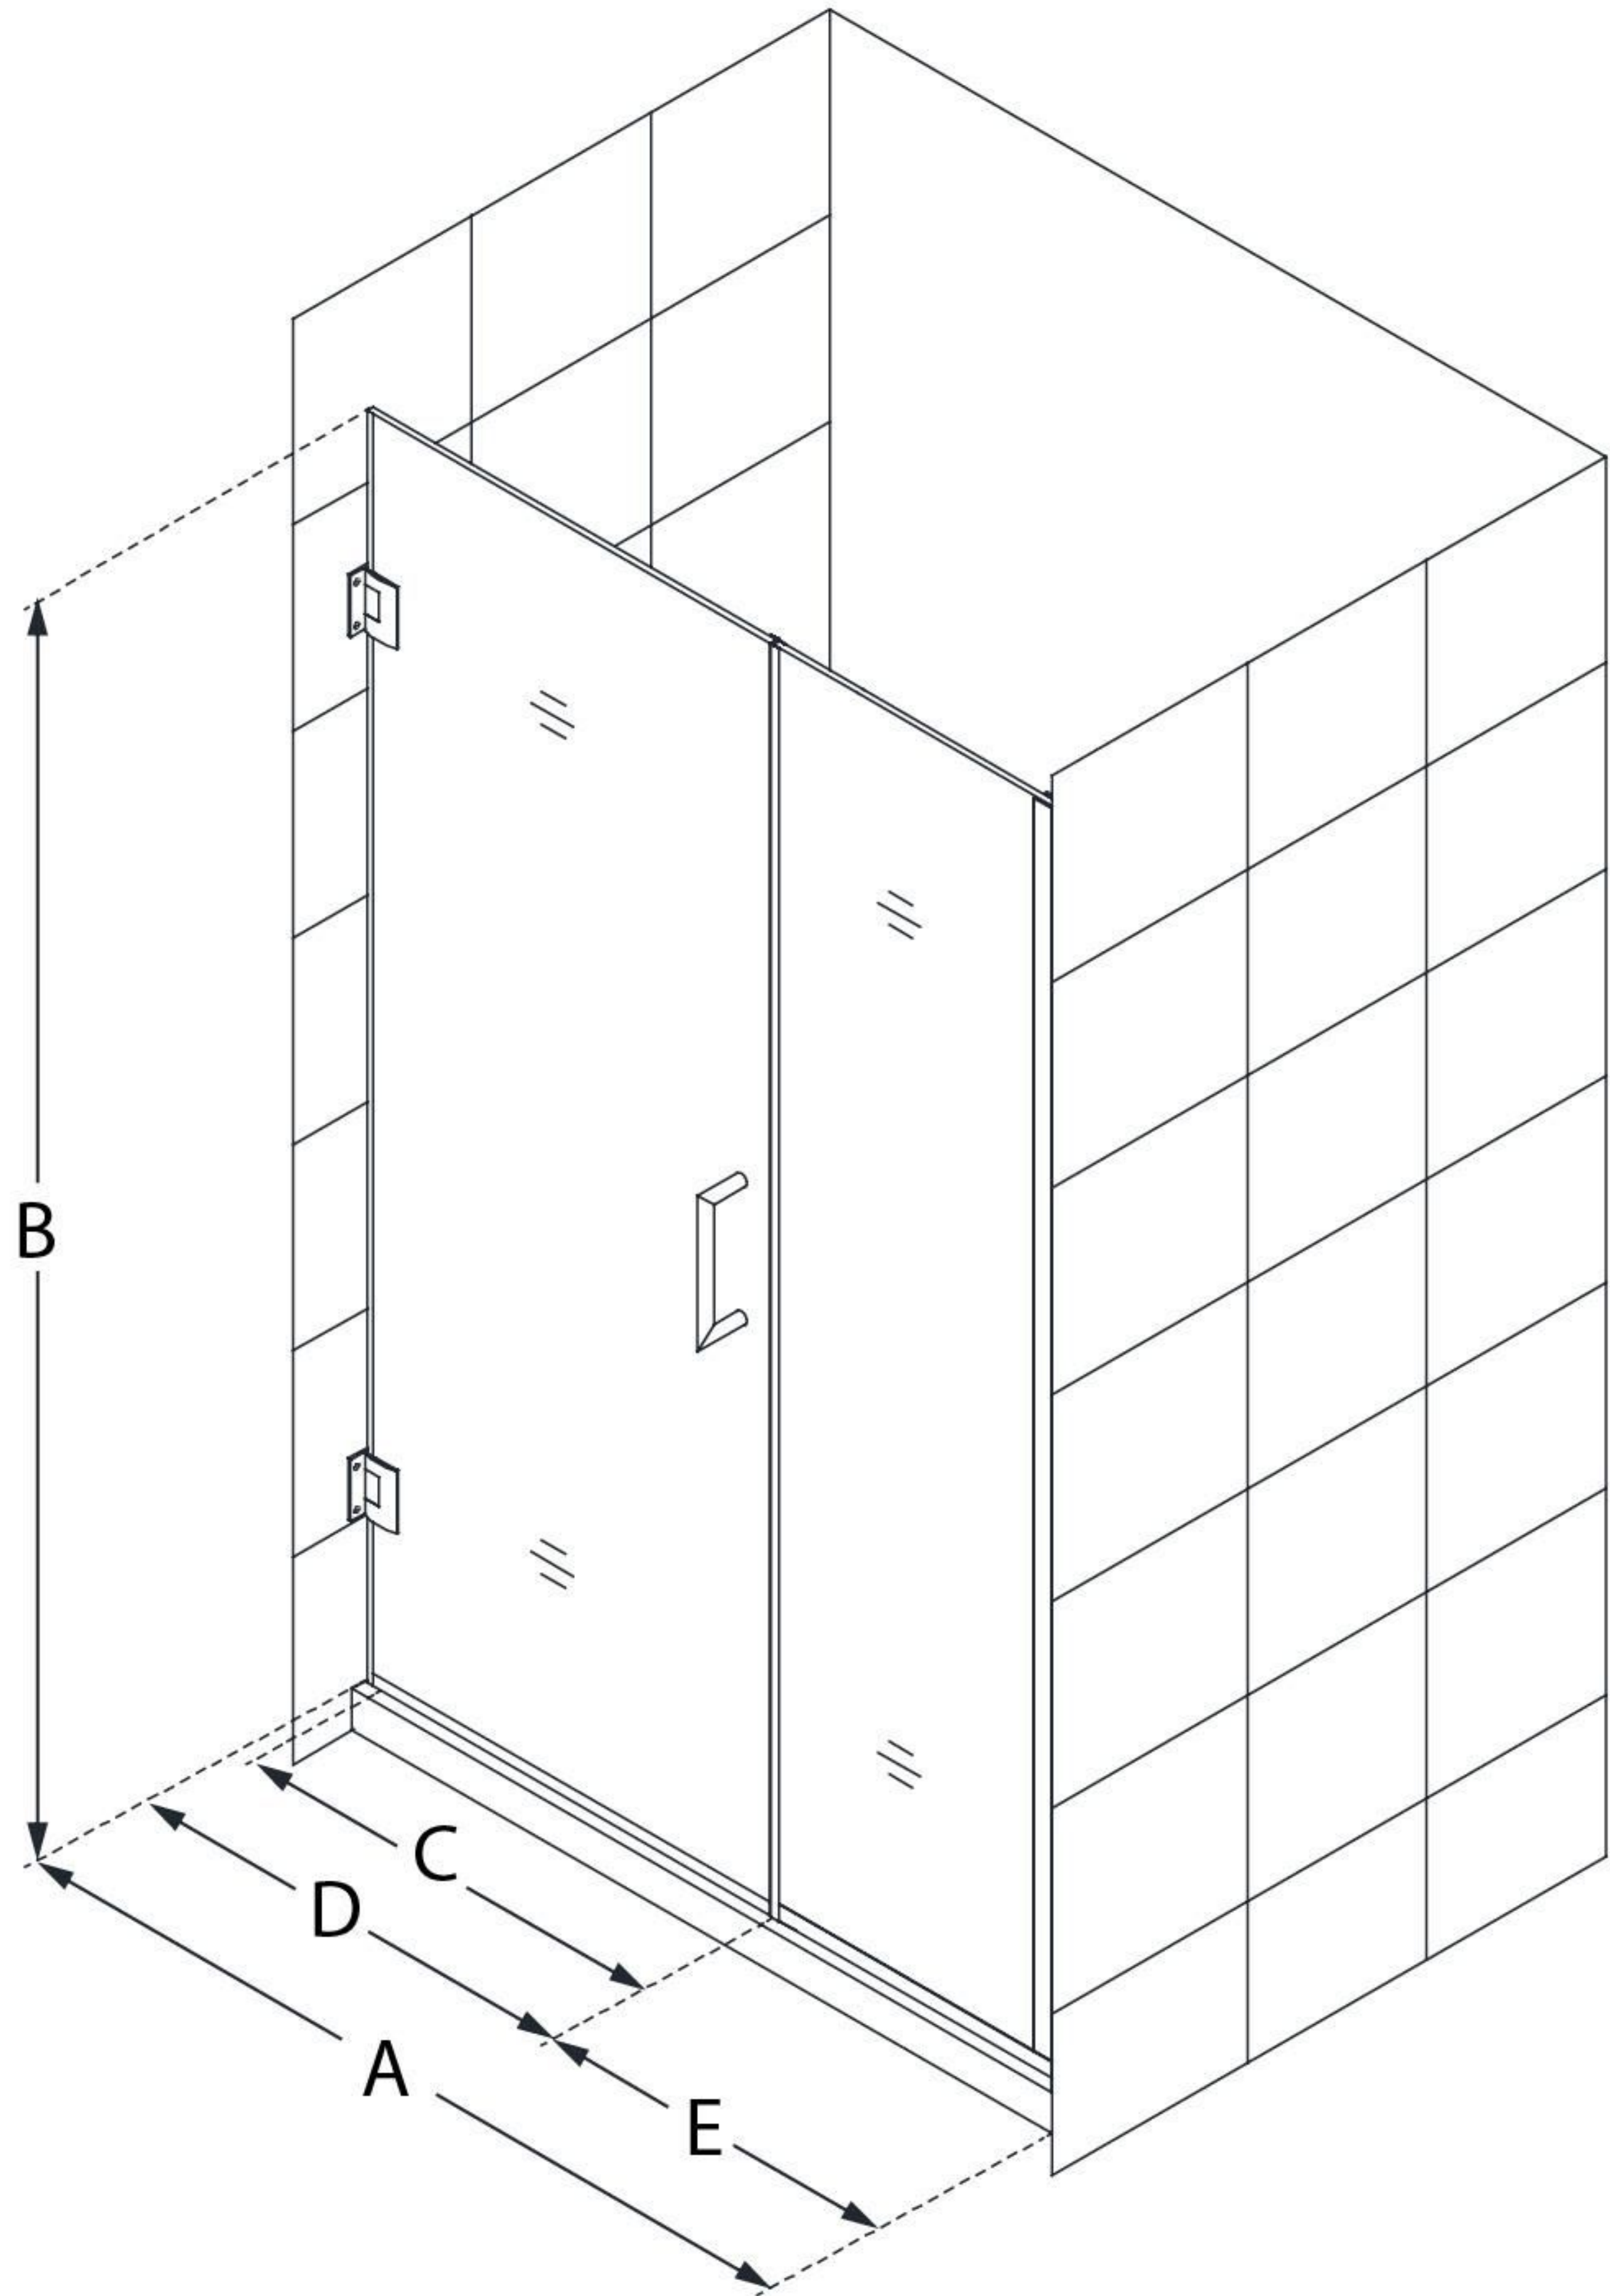

# UNIDOOR PLUS

DreamLine Unidoor Plus 33-33  
1/2" W x 72" H Frameless Hinged  
Shower Door, Clear Glass

**SWING DOOR**

## CONFIGURATION DIMENSIONS:

**A: 33 - 33 1/2"**

MODEL WIDTH

**B: 72"**

MODEL HEIGHT

**C: 26"**

ACCESS WIDTH

**D: 27"**

DOOR WIDTH

**E: 6"**

INLINE PANEL WIDTH

DreamLine reserves the right to update or modify the hardware or materials pictured without prior notice for the purpose of product improvement and customer satisfaction.