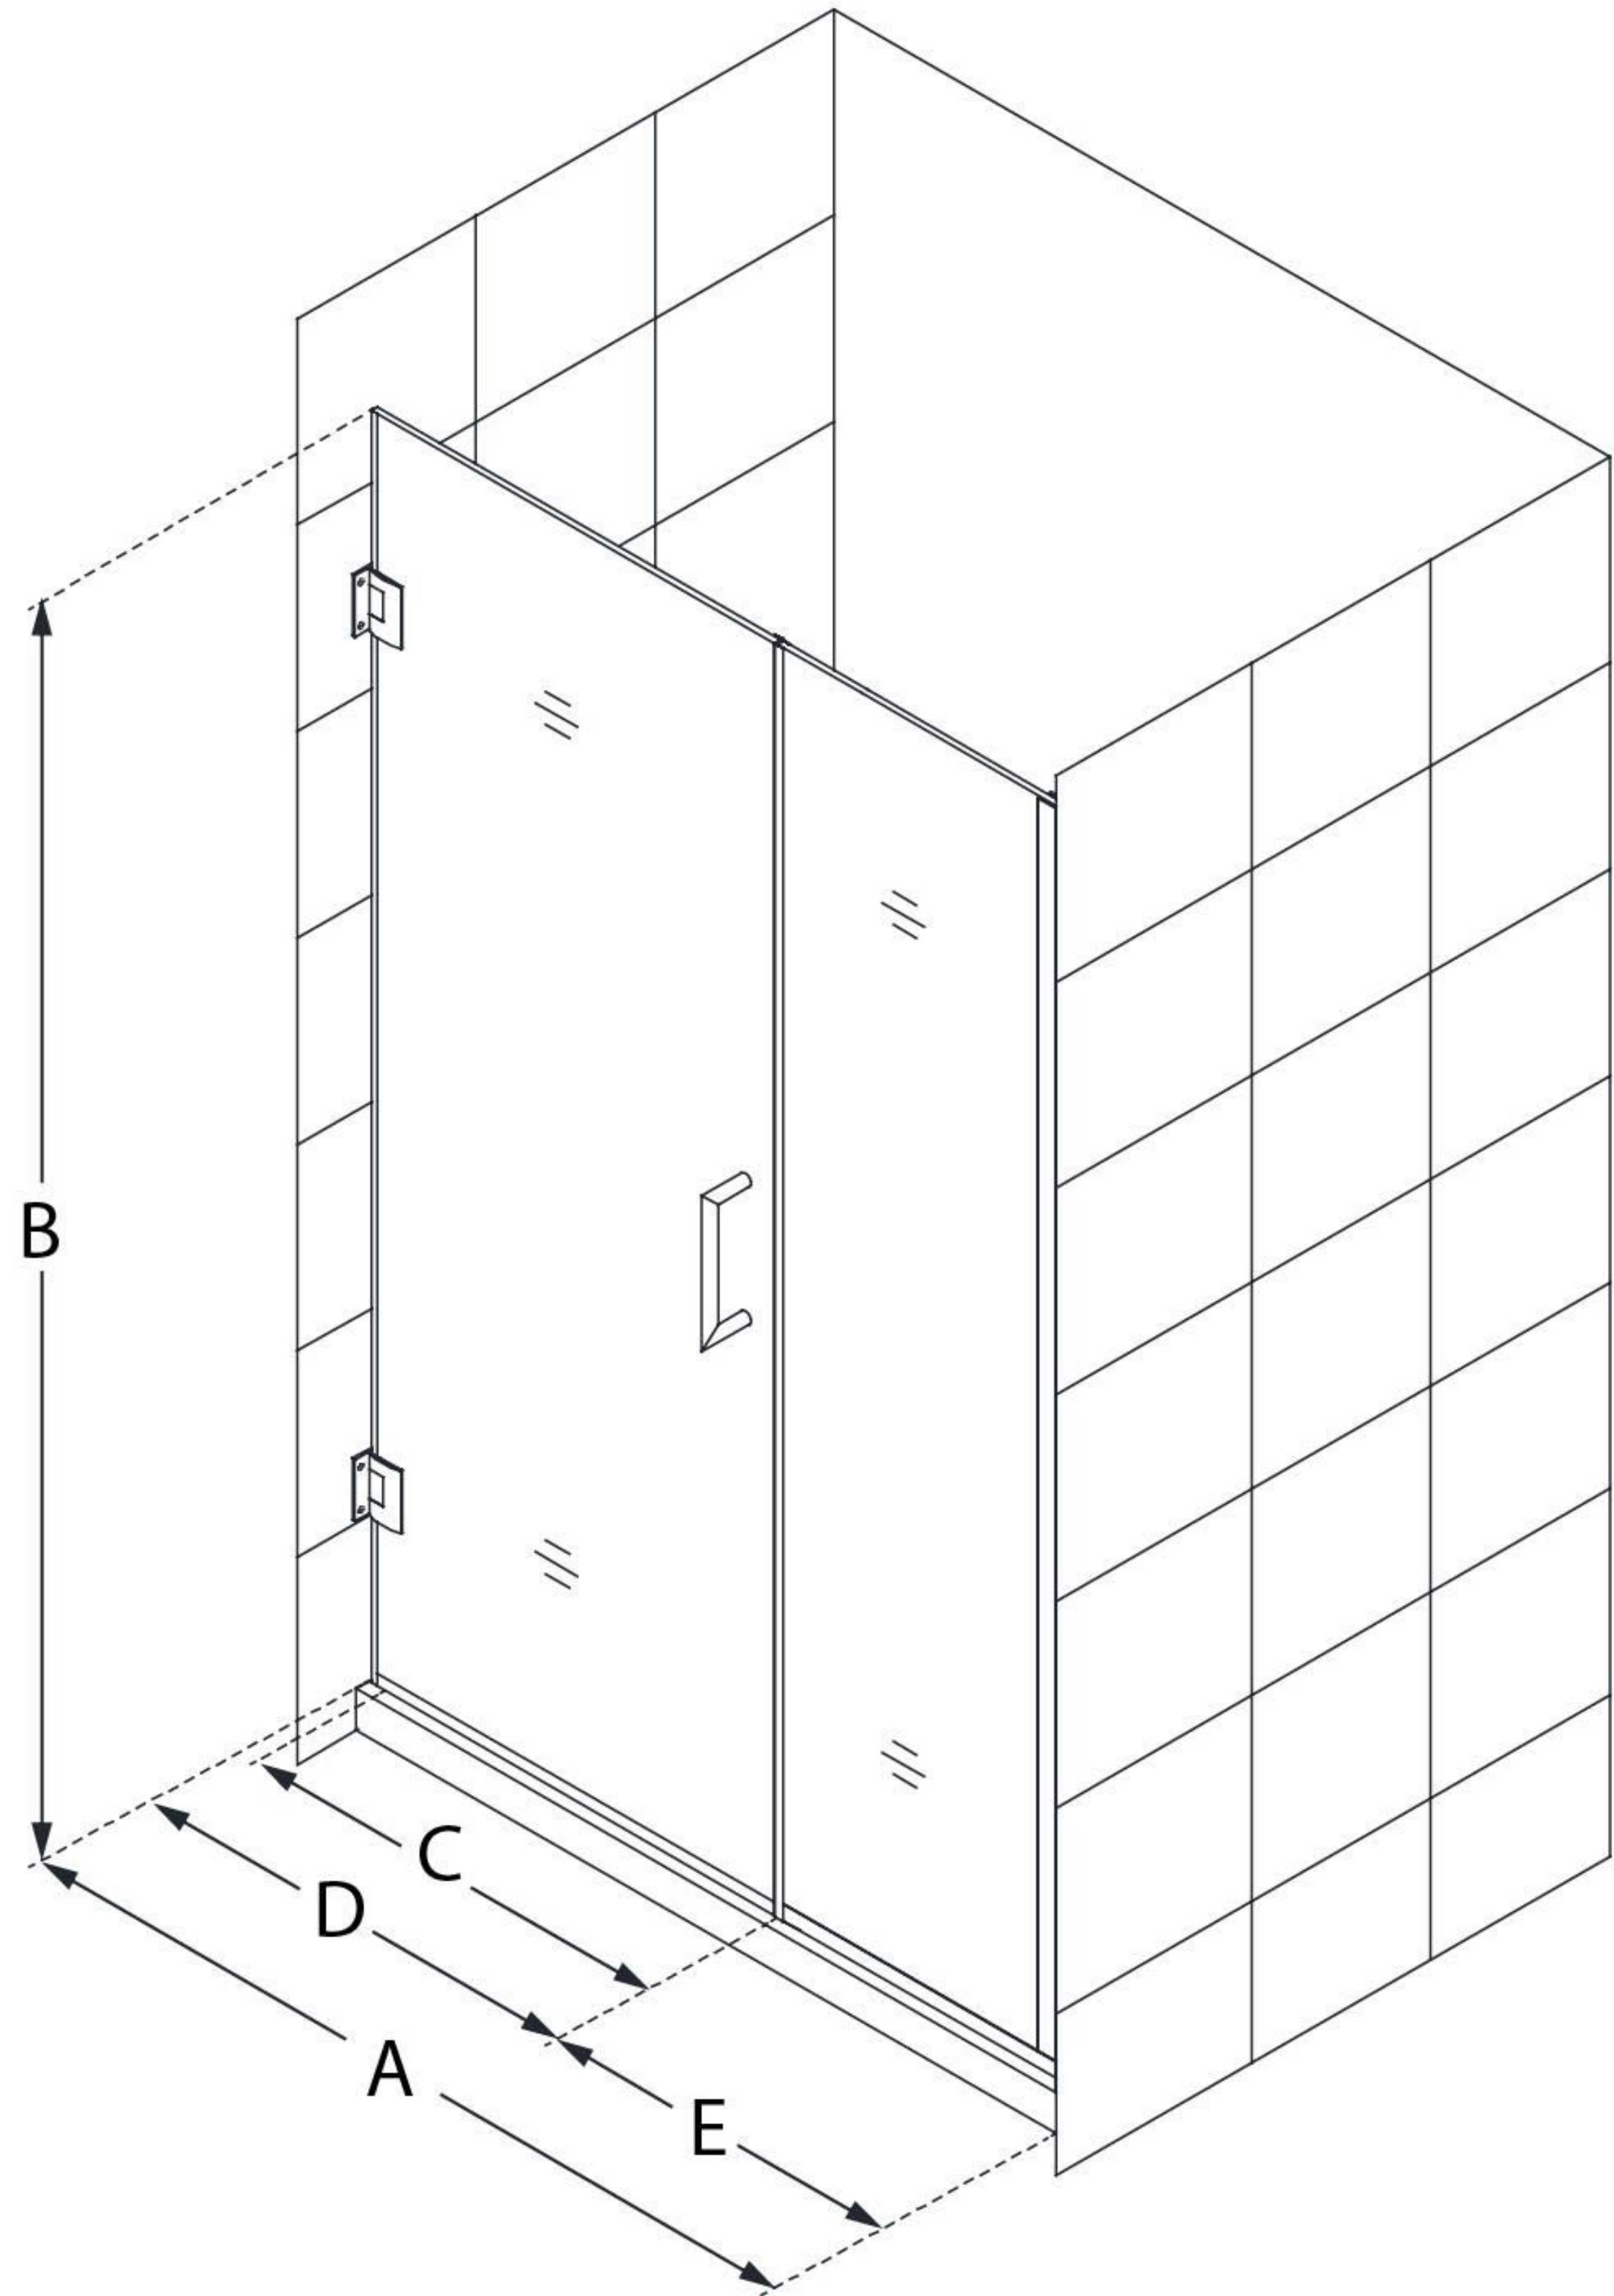

SHDR-243157210

UNIDOOR PLUS

DreamLine Unidoor Plus 31 1/2 -
32" W x 72" H Frameless Hinged
Shower Door, Clear Glass

SWING DOOR

CONFIGURATION DIMENSIONS:

A: 31 1/2 - 32"

MODEL WIDTH

B: 72"

MODEL HEIGHT

C: 24"

ACCESS WIDTH

D: 25"

DOOR WIDTH

E: 6 1/2"

INLINE PANEL WIDTH

DreamLine reserves the right to update or modify the hardware or materials pictured without prior notice for the purpose of product improvement and customer satisfaction.