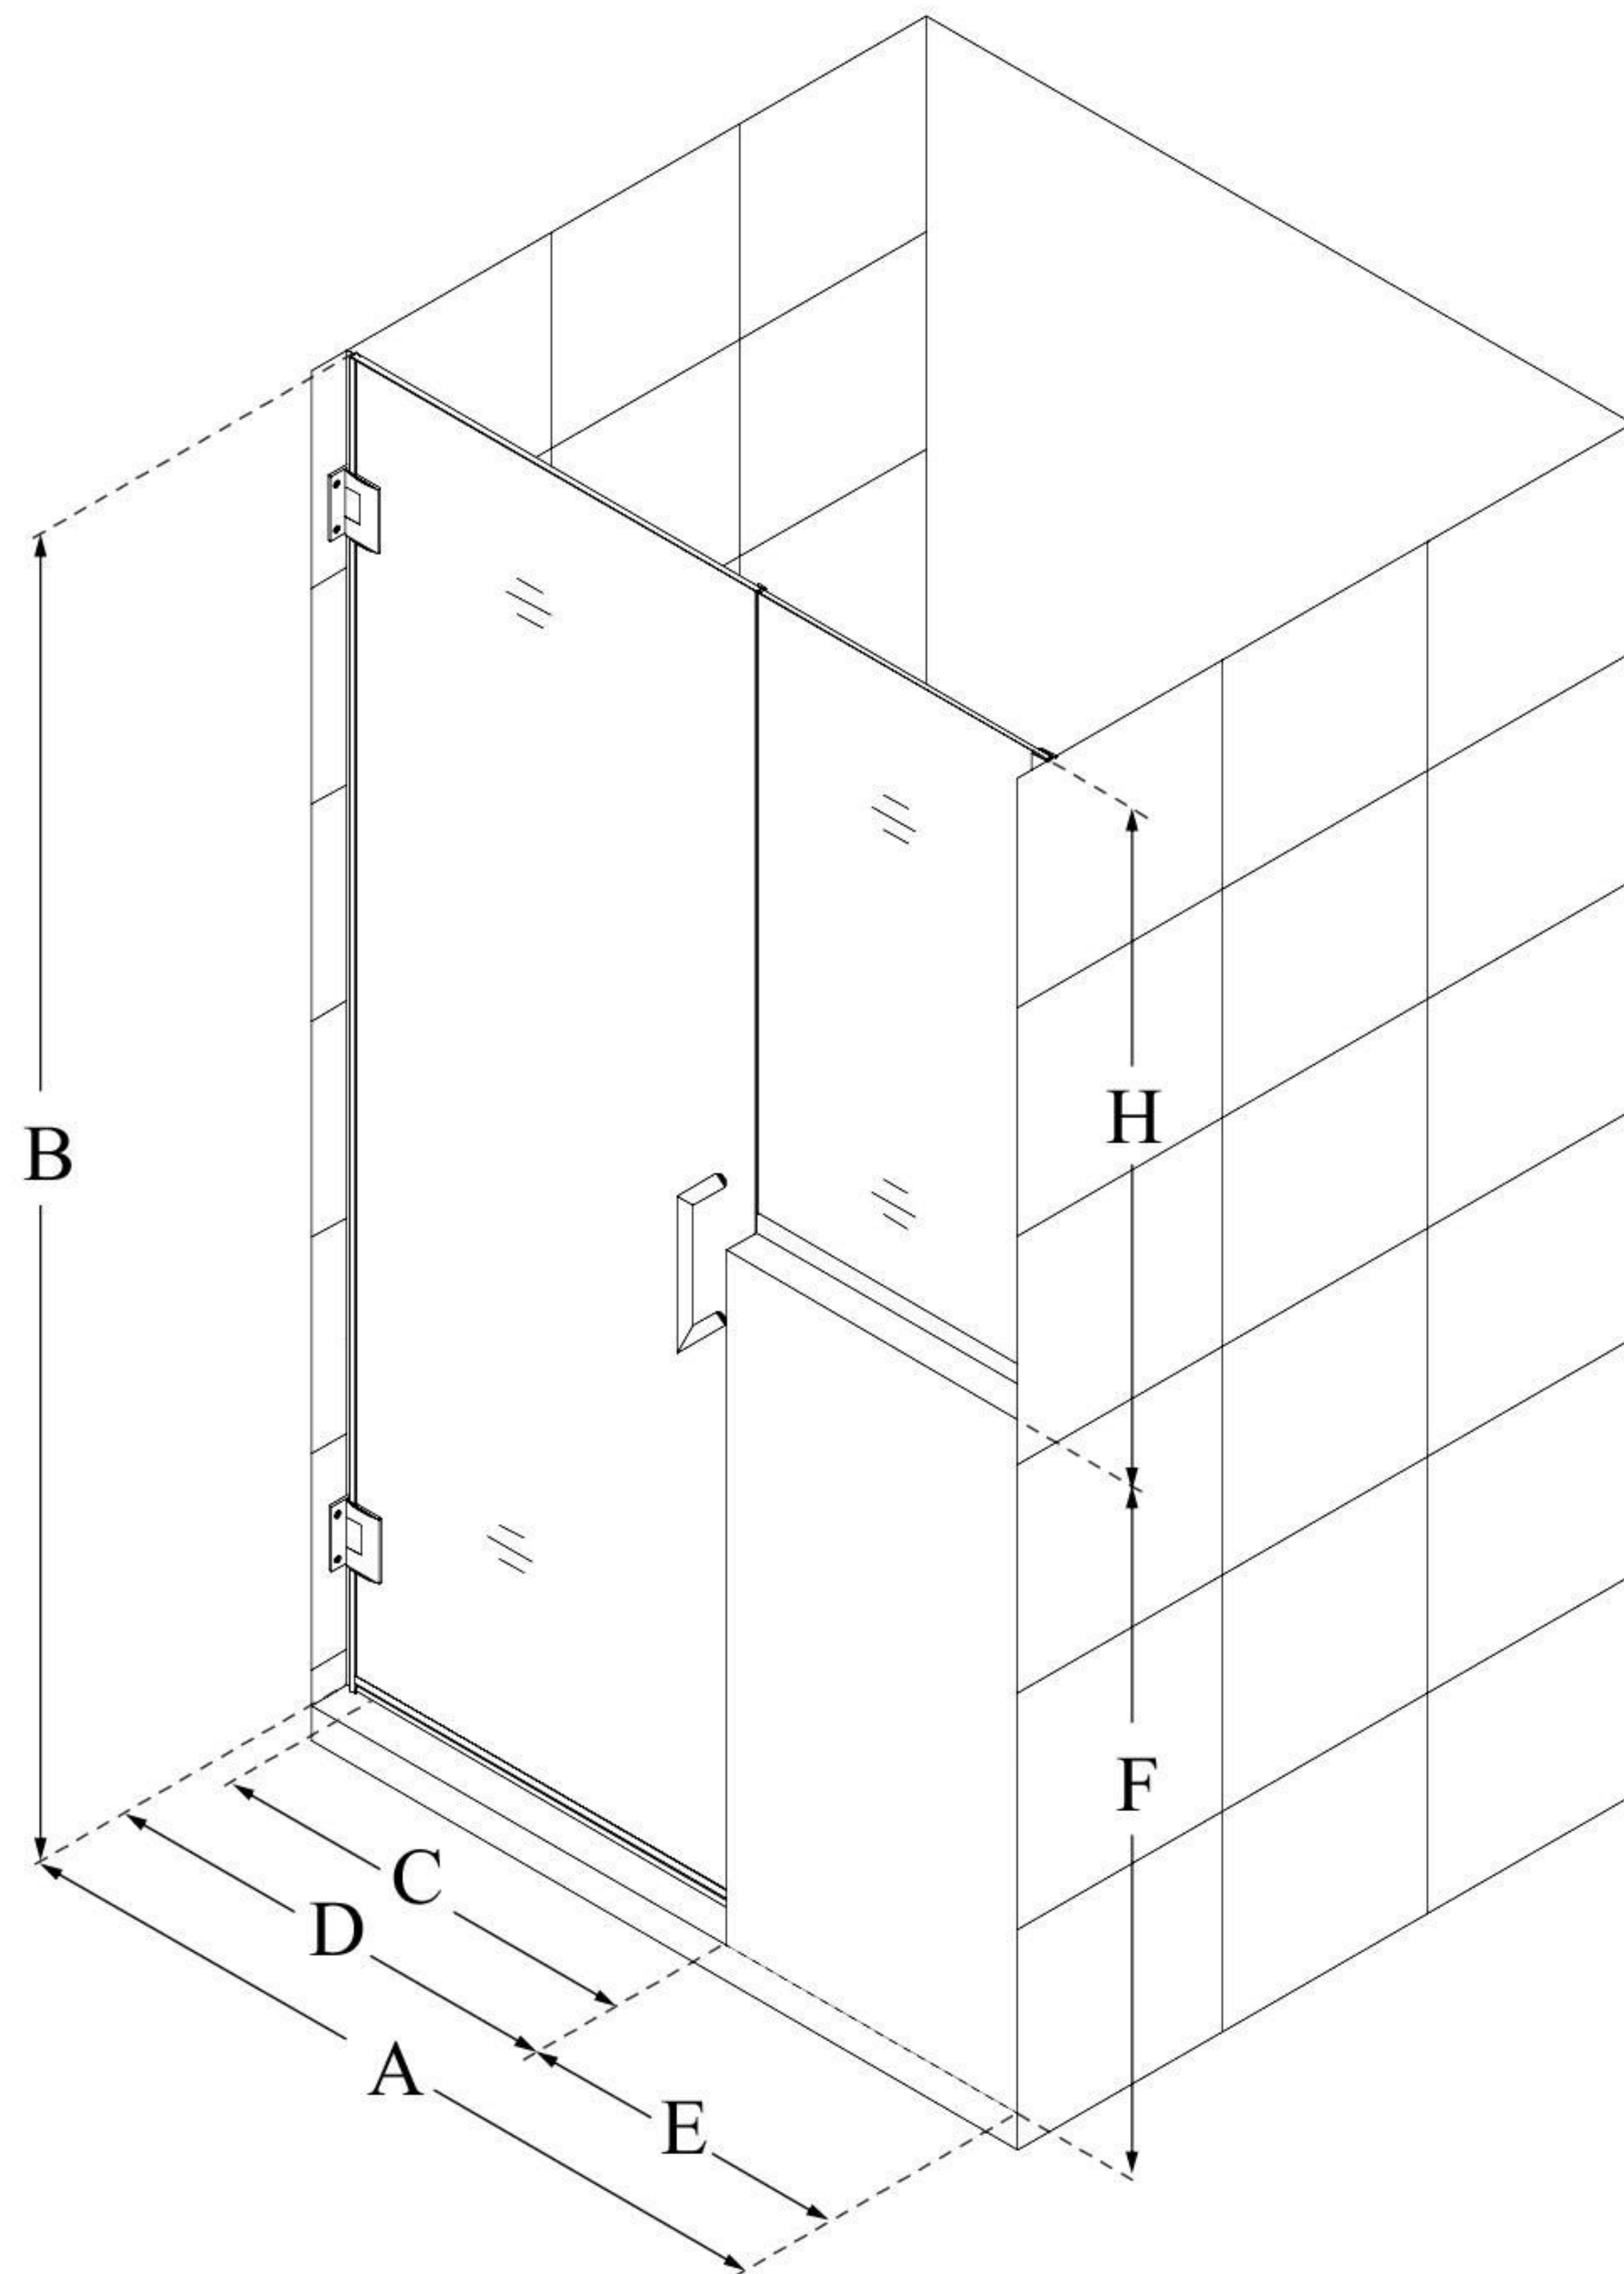

SHDR-24303034

UNIDOOR PLUS

DreamLine Unidoor Plus 60-60
1/2" W x 72" H Hinged Shower Door
with 34" Half Panel, Clear Glass

SWING DOOR

CONFIGURATION DIMENSIONS:

A: 60 - 60 1/2"

MODEL WIDTH

B: 72"

MODEL HEIGHT

C: 29"

ACCESS WIDTH

D: 30"

DOOR WIDTH

E: 30"

INLINE BUTTRESS PANEL WIDTH

F: 38"

BUTTRESS WALL HEIGHT

H: 34"

BUTTRESS GLASS HEIGHT

DreamLine reserves the right to update or modify the hardware or materials pictured without prior notice for the purpose of product improvement and customer satisfaction.