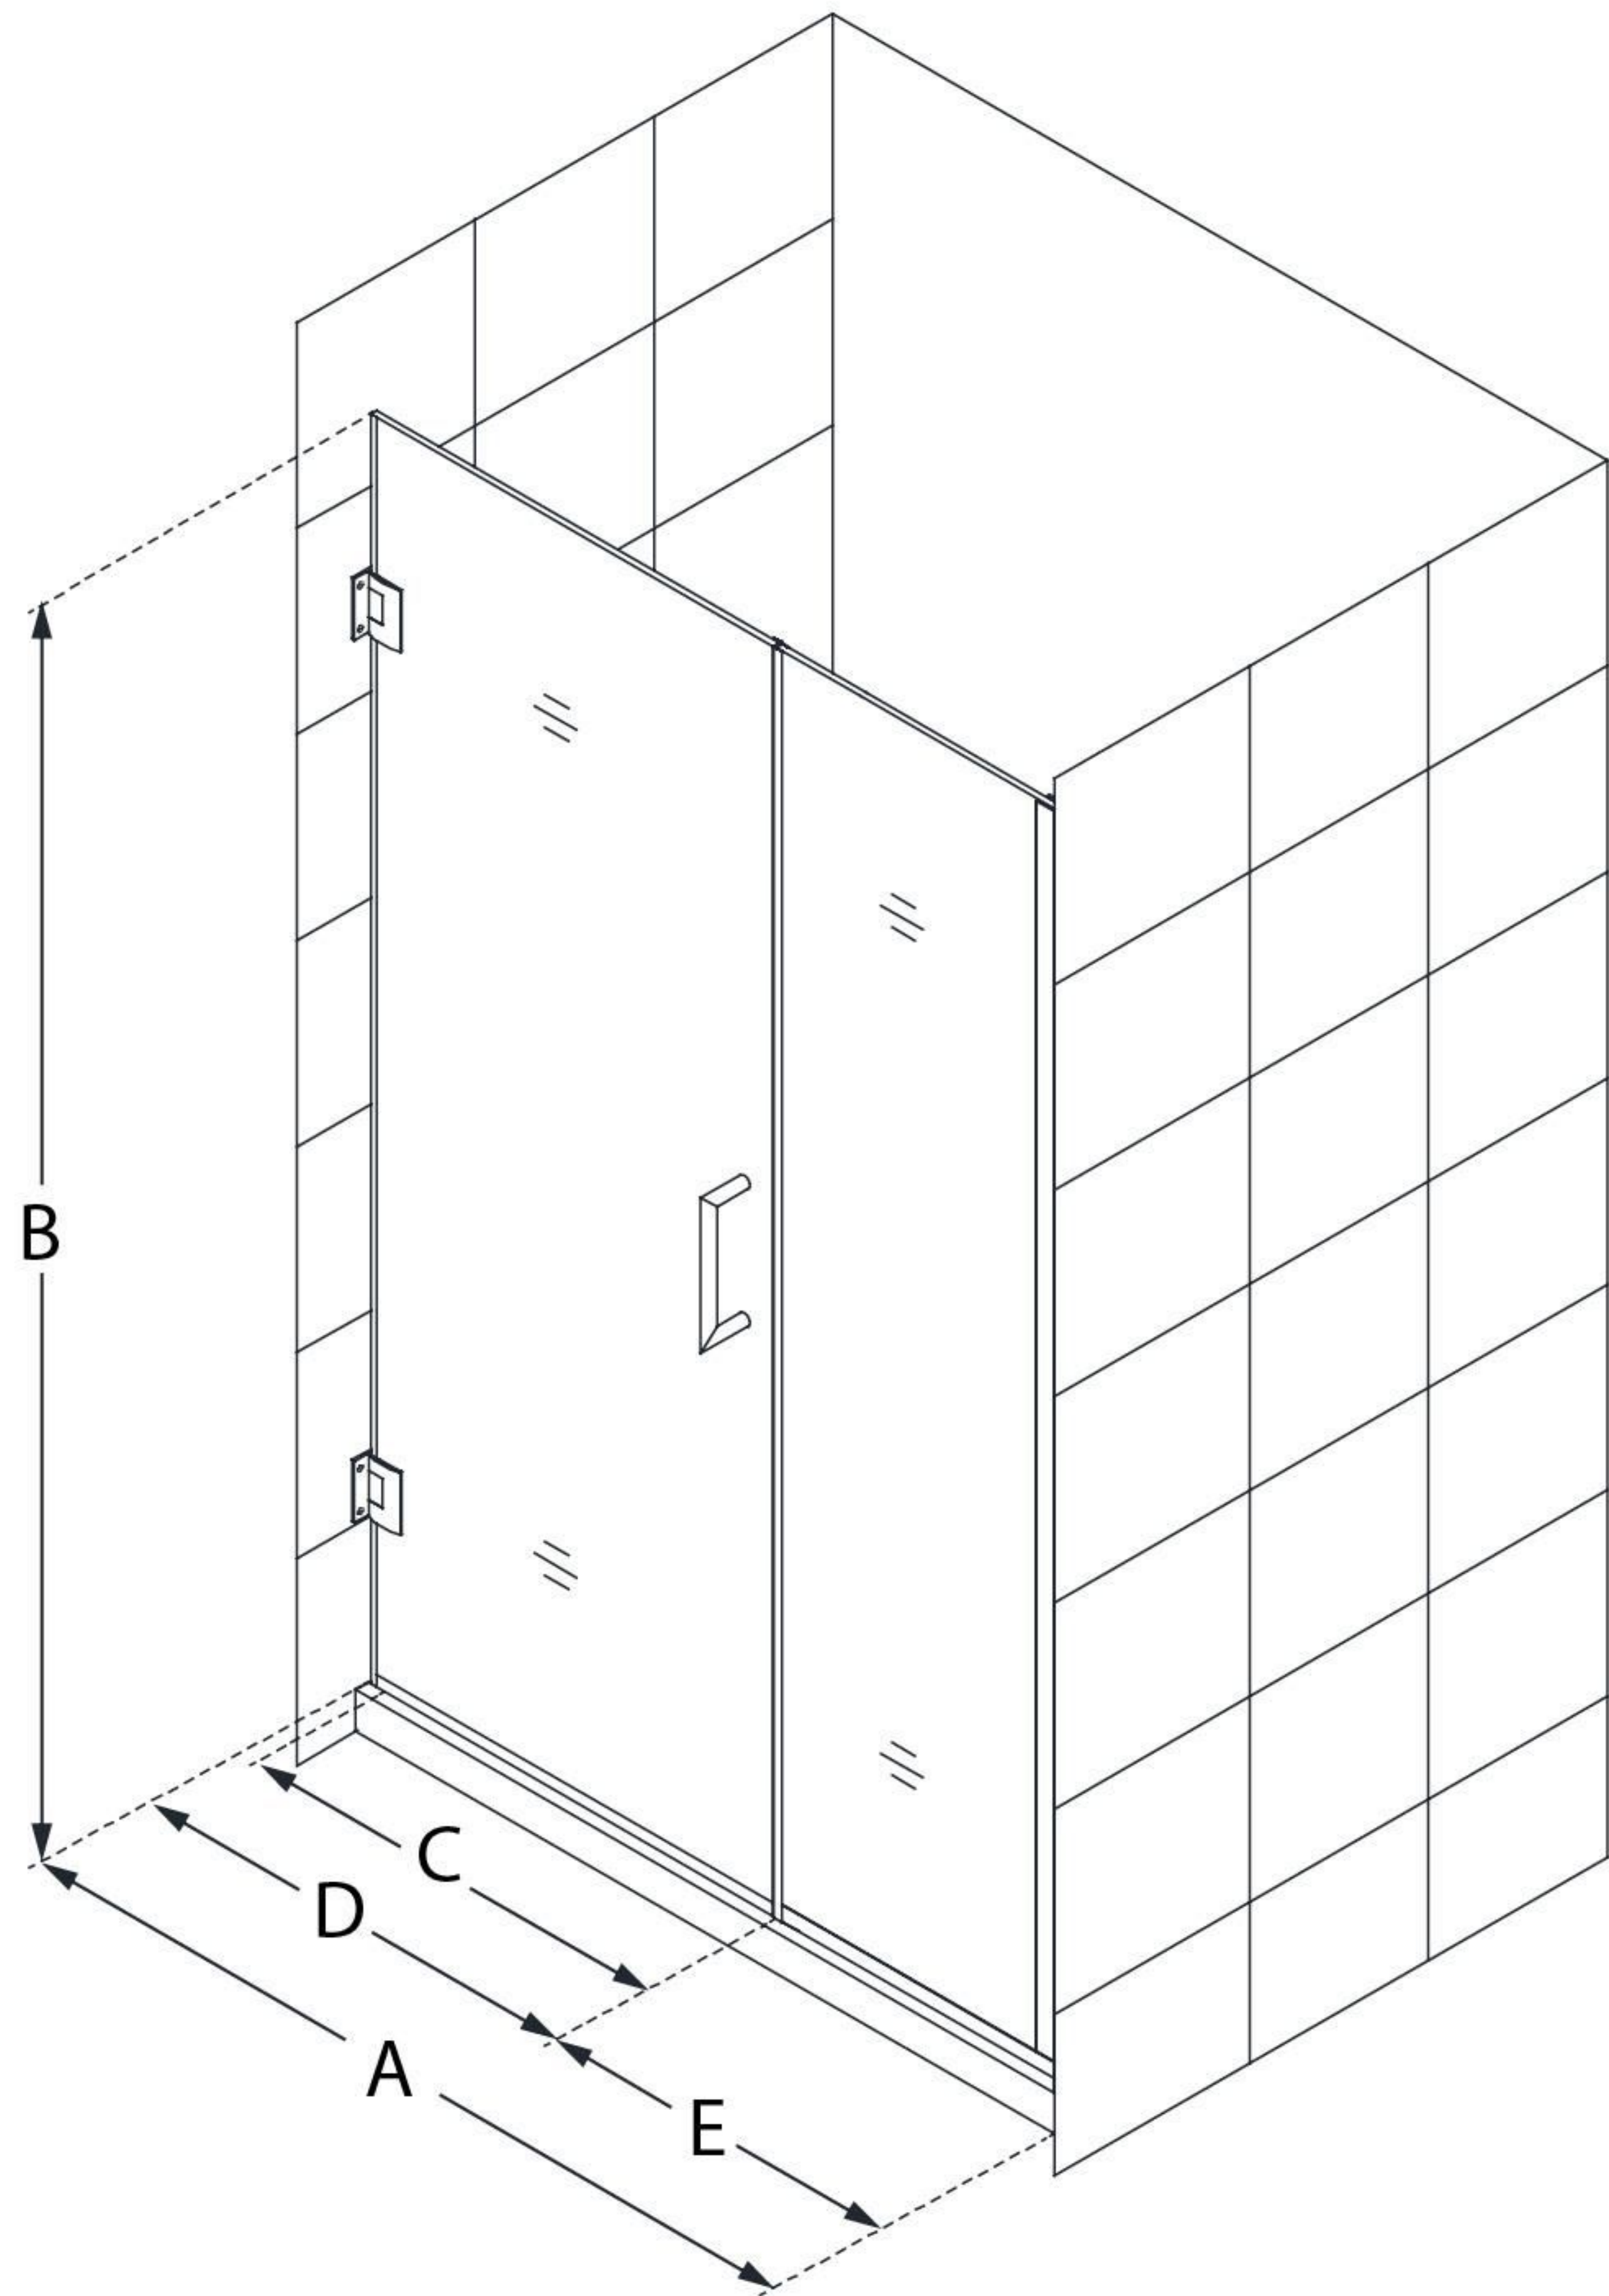

SHDR-243007210

UNIDOOR PLUS

DreamLine Unidoor Plus 30-30
1/2" W x 72" H Frameless Hinged
Shower Door, Clear Glass

SWING DOOR

CONFIGURATION DIMENSIONS:

A: 30 - 30 1/2"

MODEL WIDTH

B: 72"

MODEL HEIGHT

C: 23"

ACCESS WIDTH

D: 24"

DOOR WIDTH

E: 6"

INLINE PANEL WIDTH

DreamLine reserves the right to update or modify the hardware or materials pictured without prior notice for the purpose of product improvement and customer satisfaction.