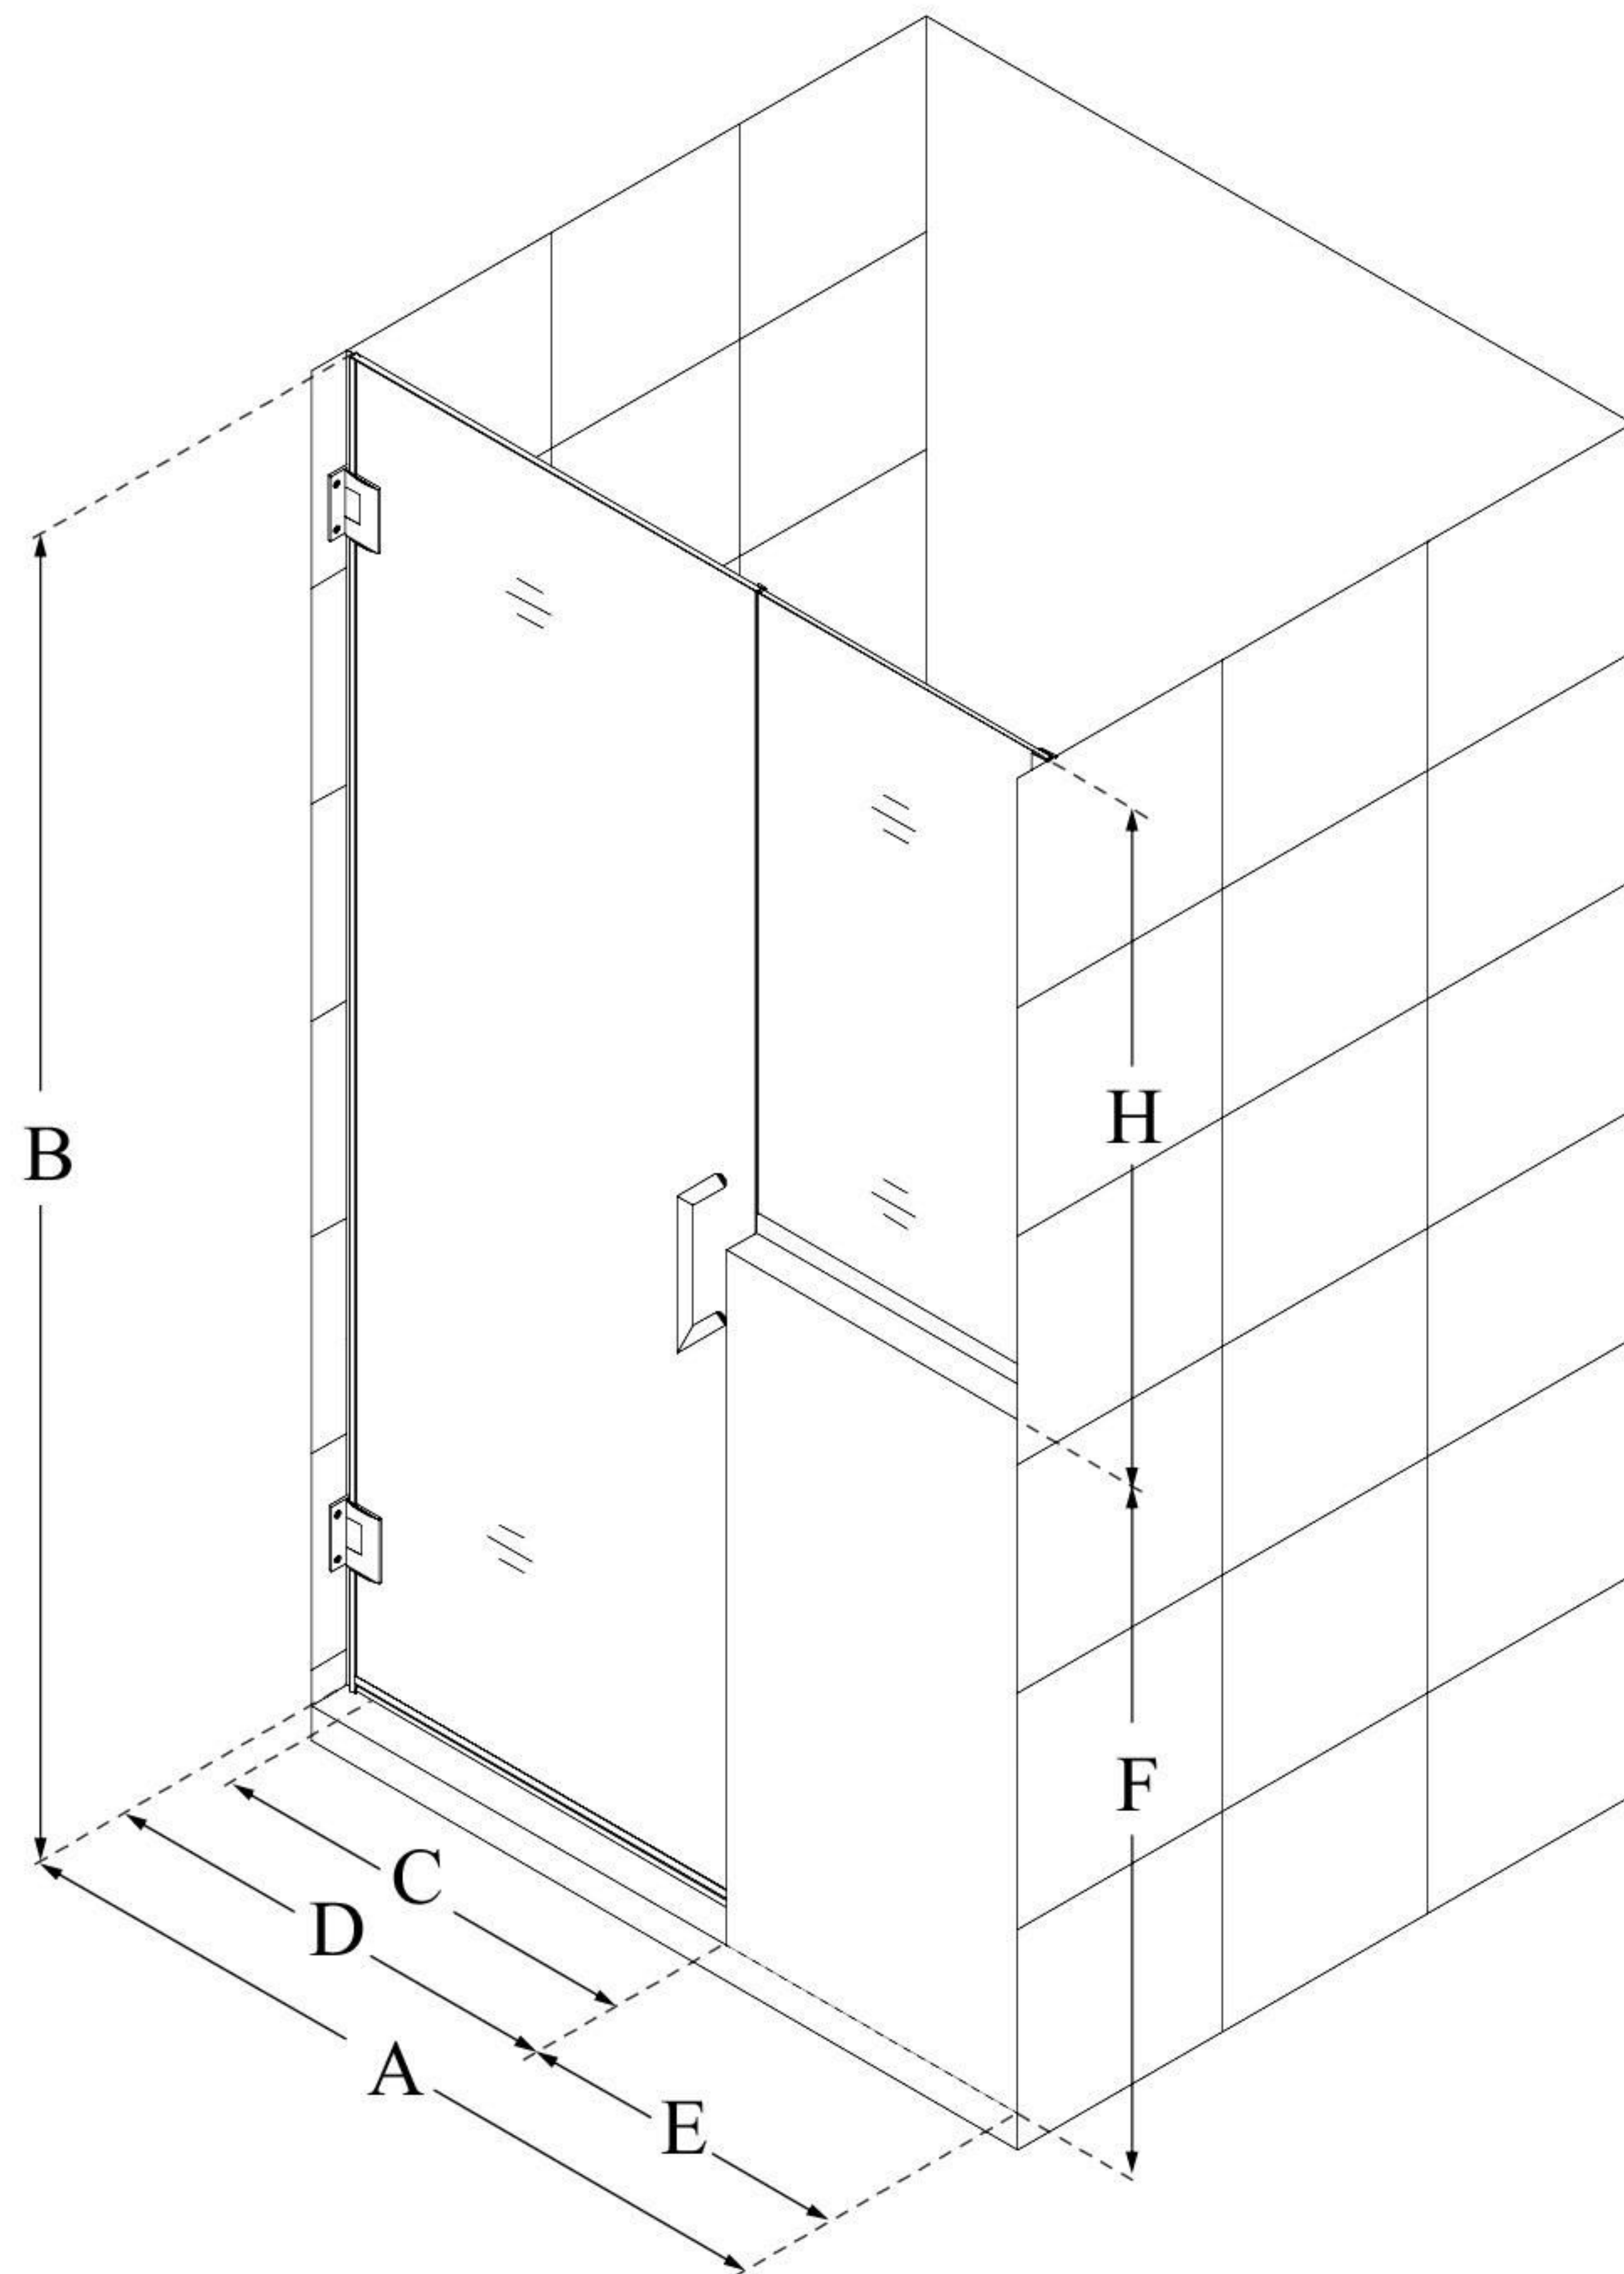

SHDR-24243634

UNIDOOR PLUS

DreamLine Unidoor Plus 60-60
1/2" W x 72" H Hinged Shower Door
with 34" Half Panel, Clear Glass

SWING DOOR

CONFIGURATION DIMENSIONS:

A: 60 - 60 1/2"

MODEL WIDTH

B: 72"

MODEL HEIGHT

C: 23"

ACCESS WIDTH

D: 24"

DOOR WIDTH

E: 36"

INLINE BUTTRESS PANEL WIDTH

F: 38"

BUTTRESS WALL HEIGHT

H: 34"

BUTTRESS GLASS HEIGHT

DreamLine reserves the right to update or modify the hardware or materials pictured without prior notice for the purpose of product improvement and customer satisfaction.