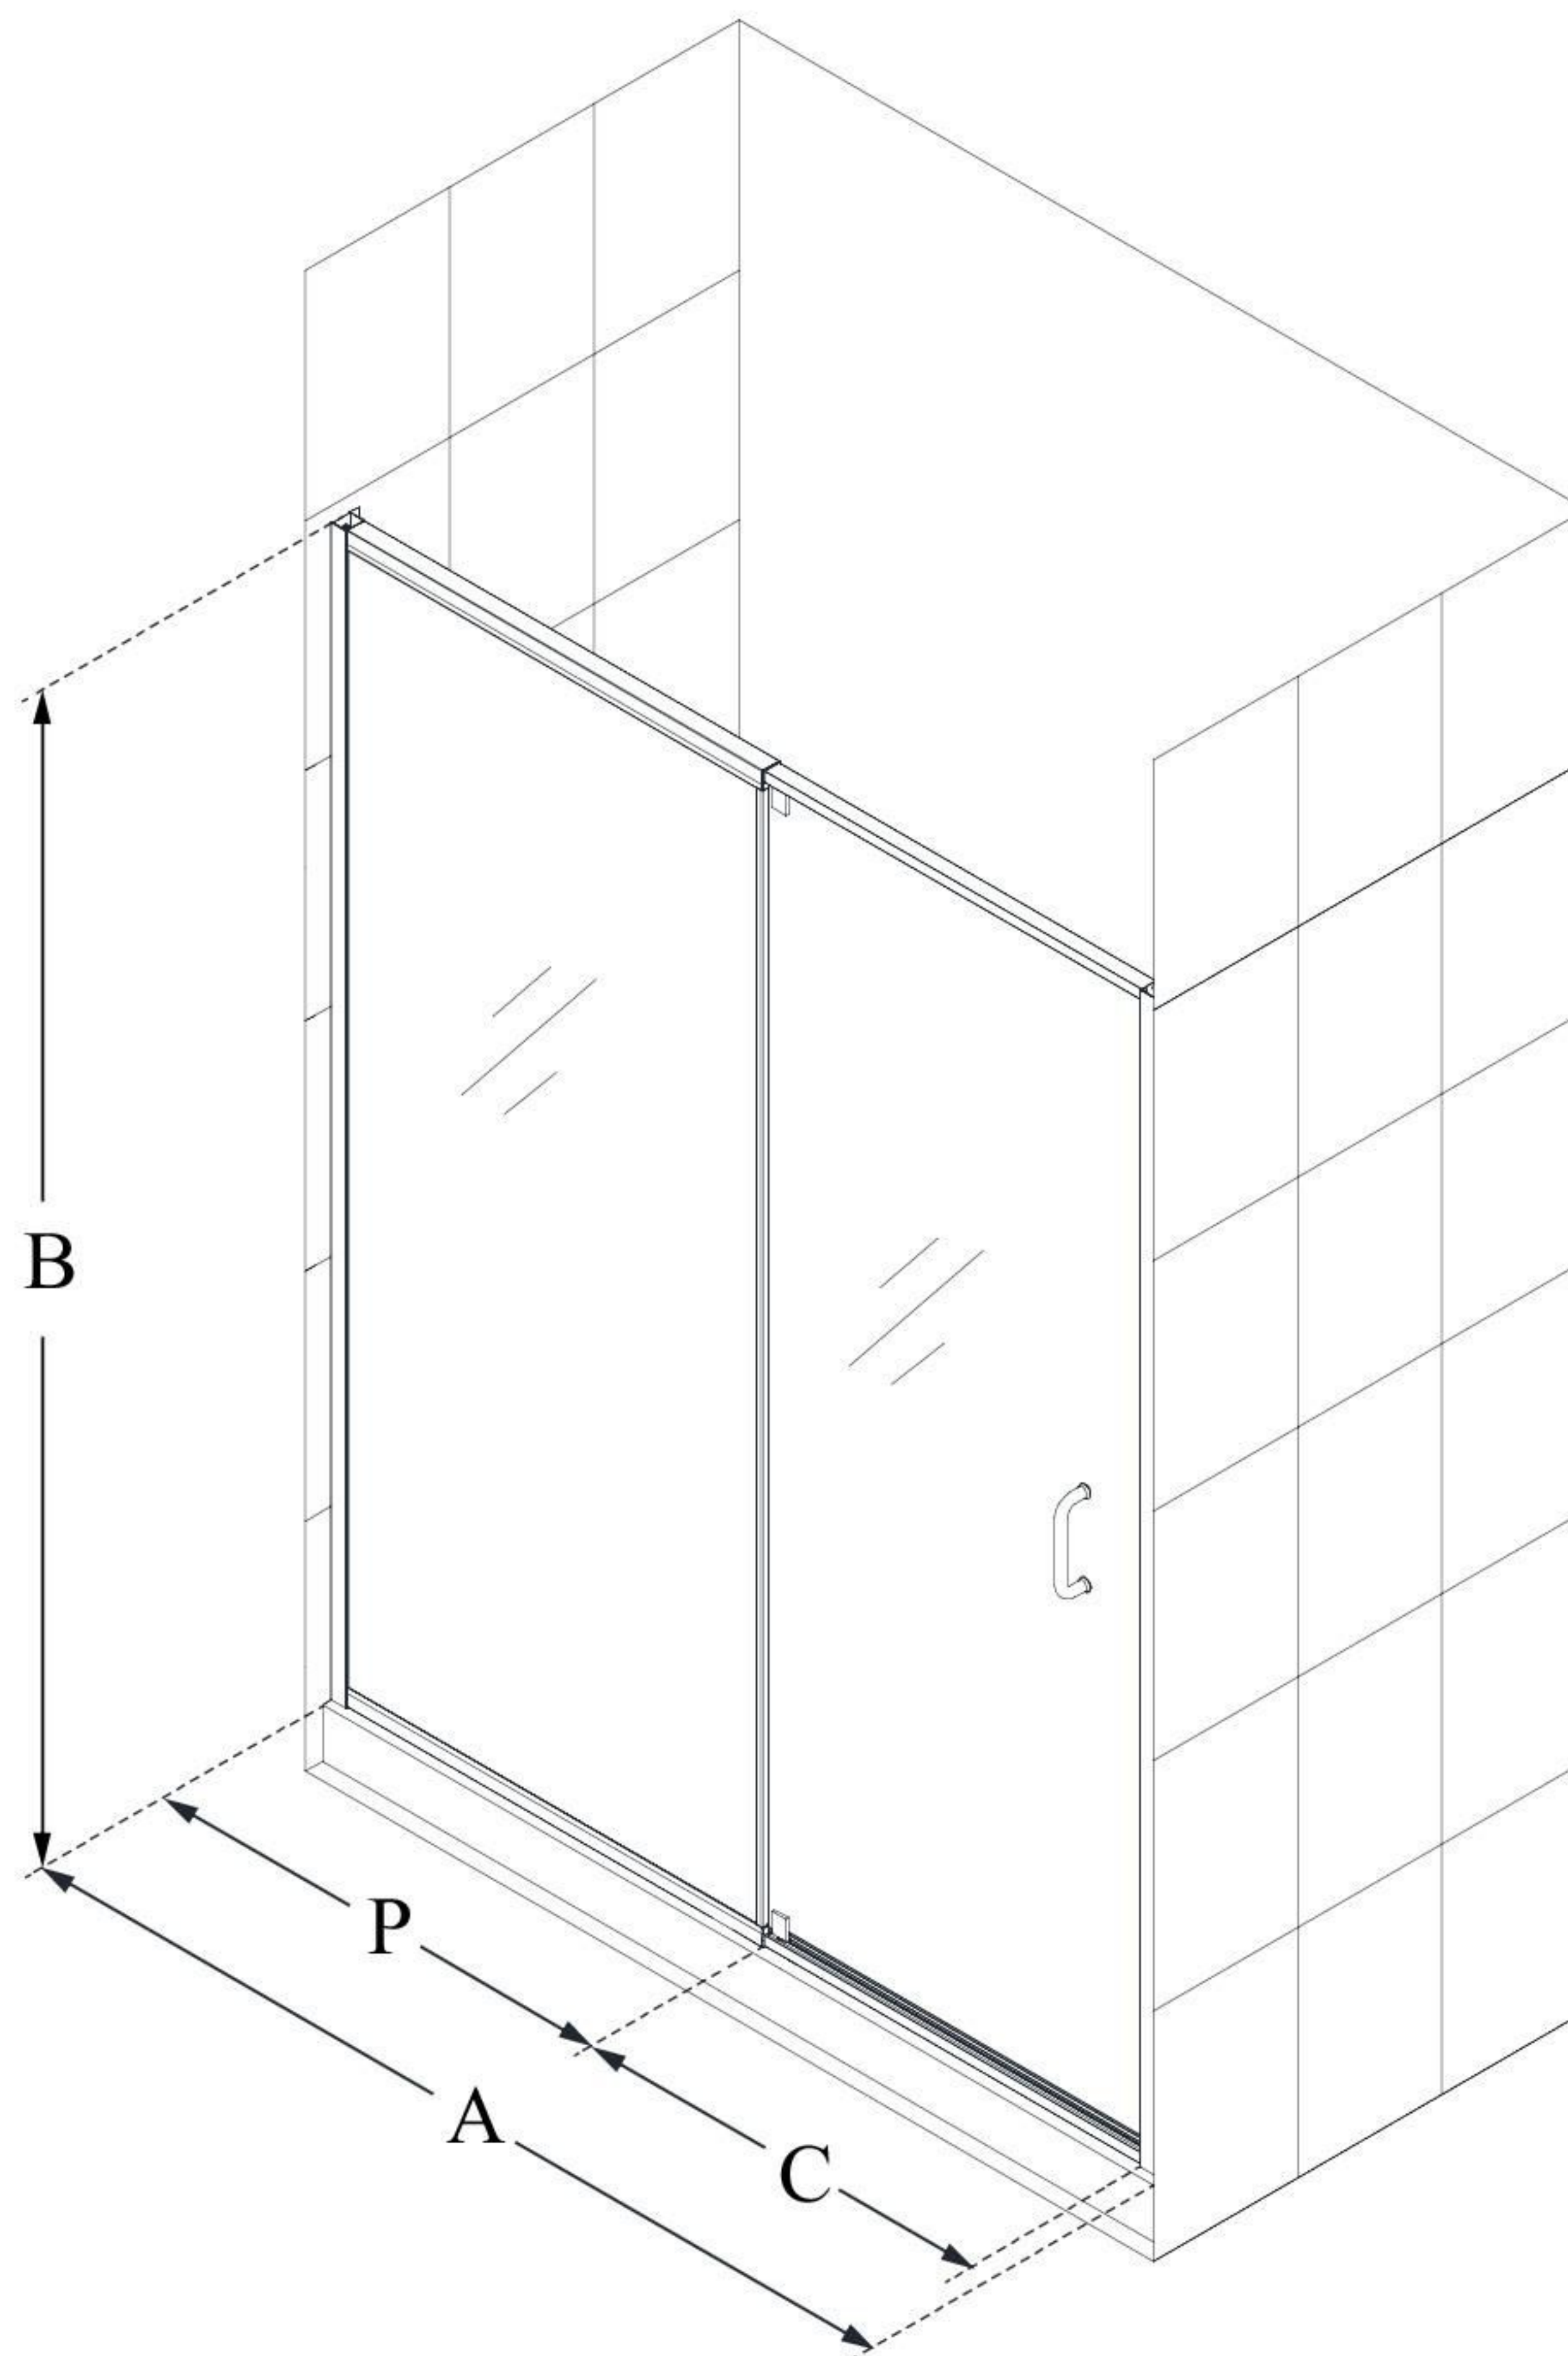

SHDR-22487200

FLEX

DreamLine Flex 44-48" W x 72" H
Frameless Pivot Shower Door

PIVOT DOOR

CONFIGURATION DIMENSIONS:

A: 44 - 48"

MODEL WIDTH

B: 72"

MODEL HEIGHT

C: 23"

ACCESS WIDTH

D: 29 3/8"

DOOR WIDTH

P: 18 3/8"

PIVOT PANEL WIDTH

DreamLine reserves the right to update or modify the hardware or materials pictured without prior notice for the purpose of product improvement and customer satisfaction.