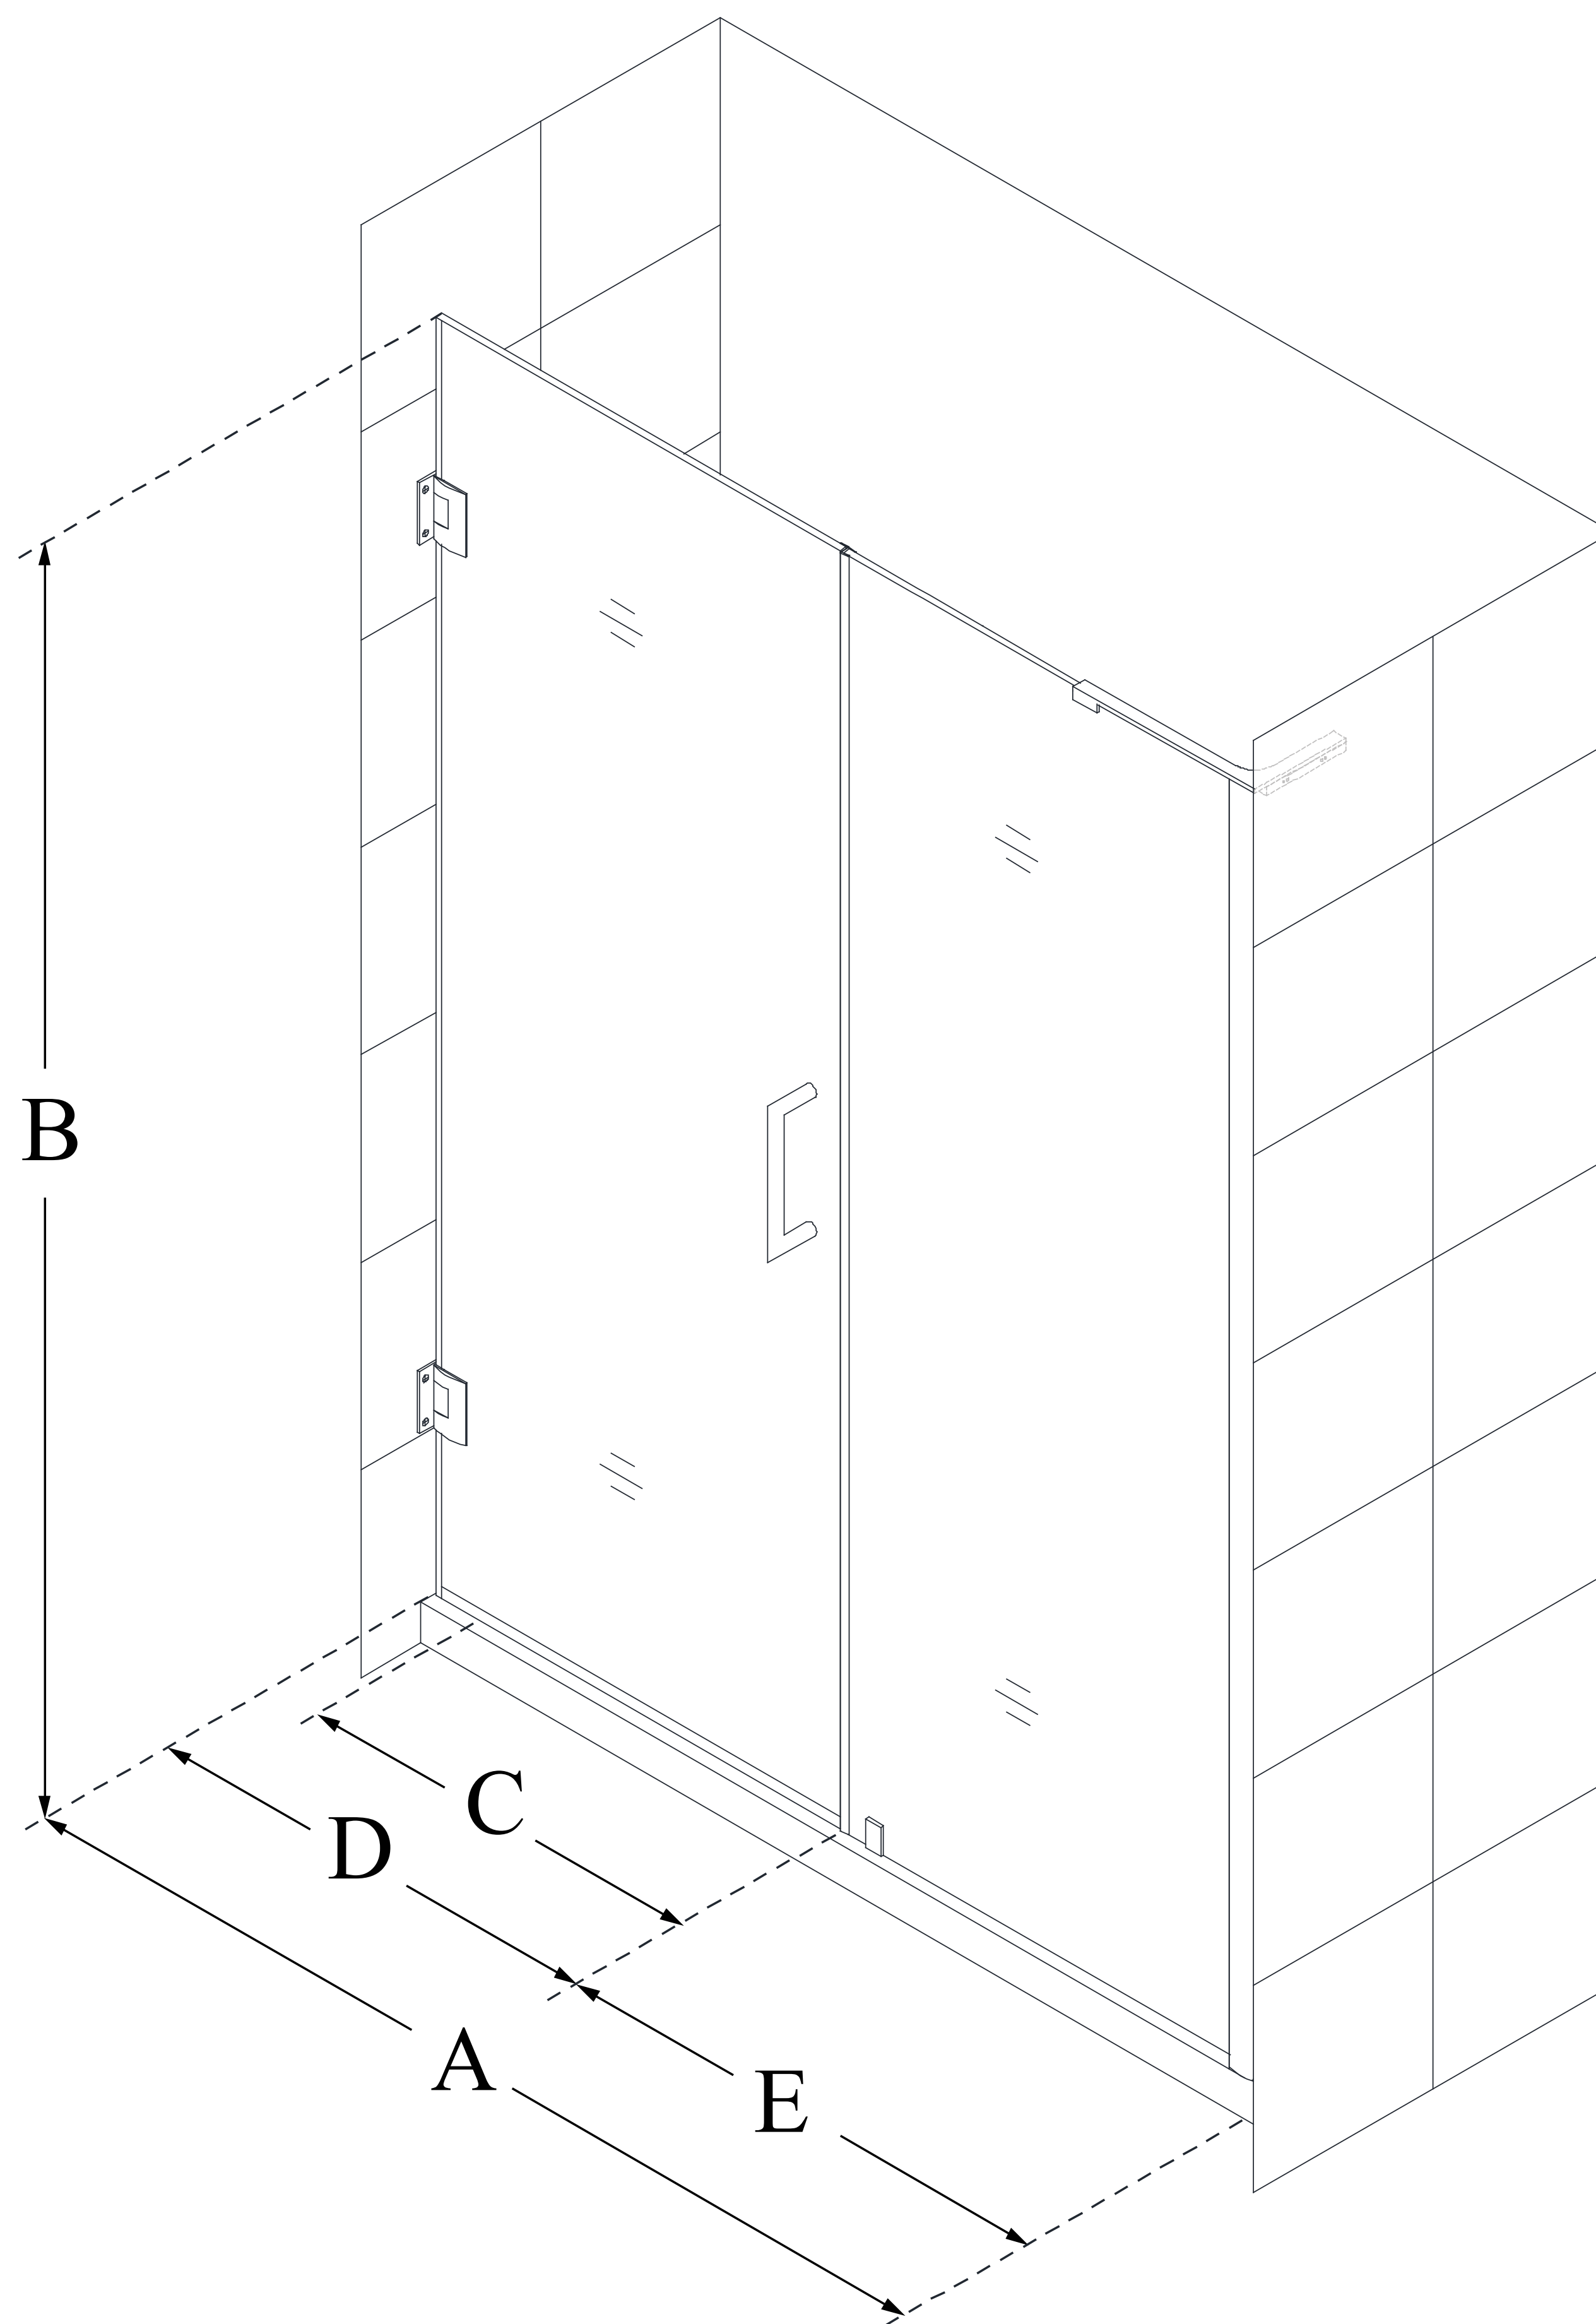

SHDR-2059722

UNIDOOR-LS

DreamLine Unidoor-LS 59-60
in. W x 72 in. H Frameless Hinged
Shower Door with Support Arm

SWING DOOR

CONFIGURATION DIMENSIONS:

A: 59 - 60 in.

MODEL WIDTH

B: 72 in.

MODEL HEIGHT

C: 28 in.

ACCESS WIDTH

D: 29 in.

DOOR WIDTH

E: 30 in.

INLINE PANEL WIDTH

1 1/2 in.

MINIMUM THRESHOLD WIDTH

Yes (Inline Panel)

DRILLING REQUIRED

DreamLine reserves the right to update or modify the hardware or materials pictured without prior notice for the purpose of product improvement and customer satisfaction.