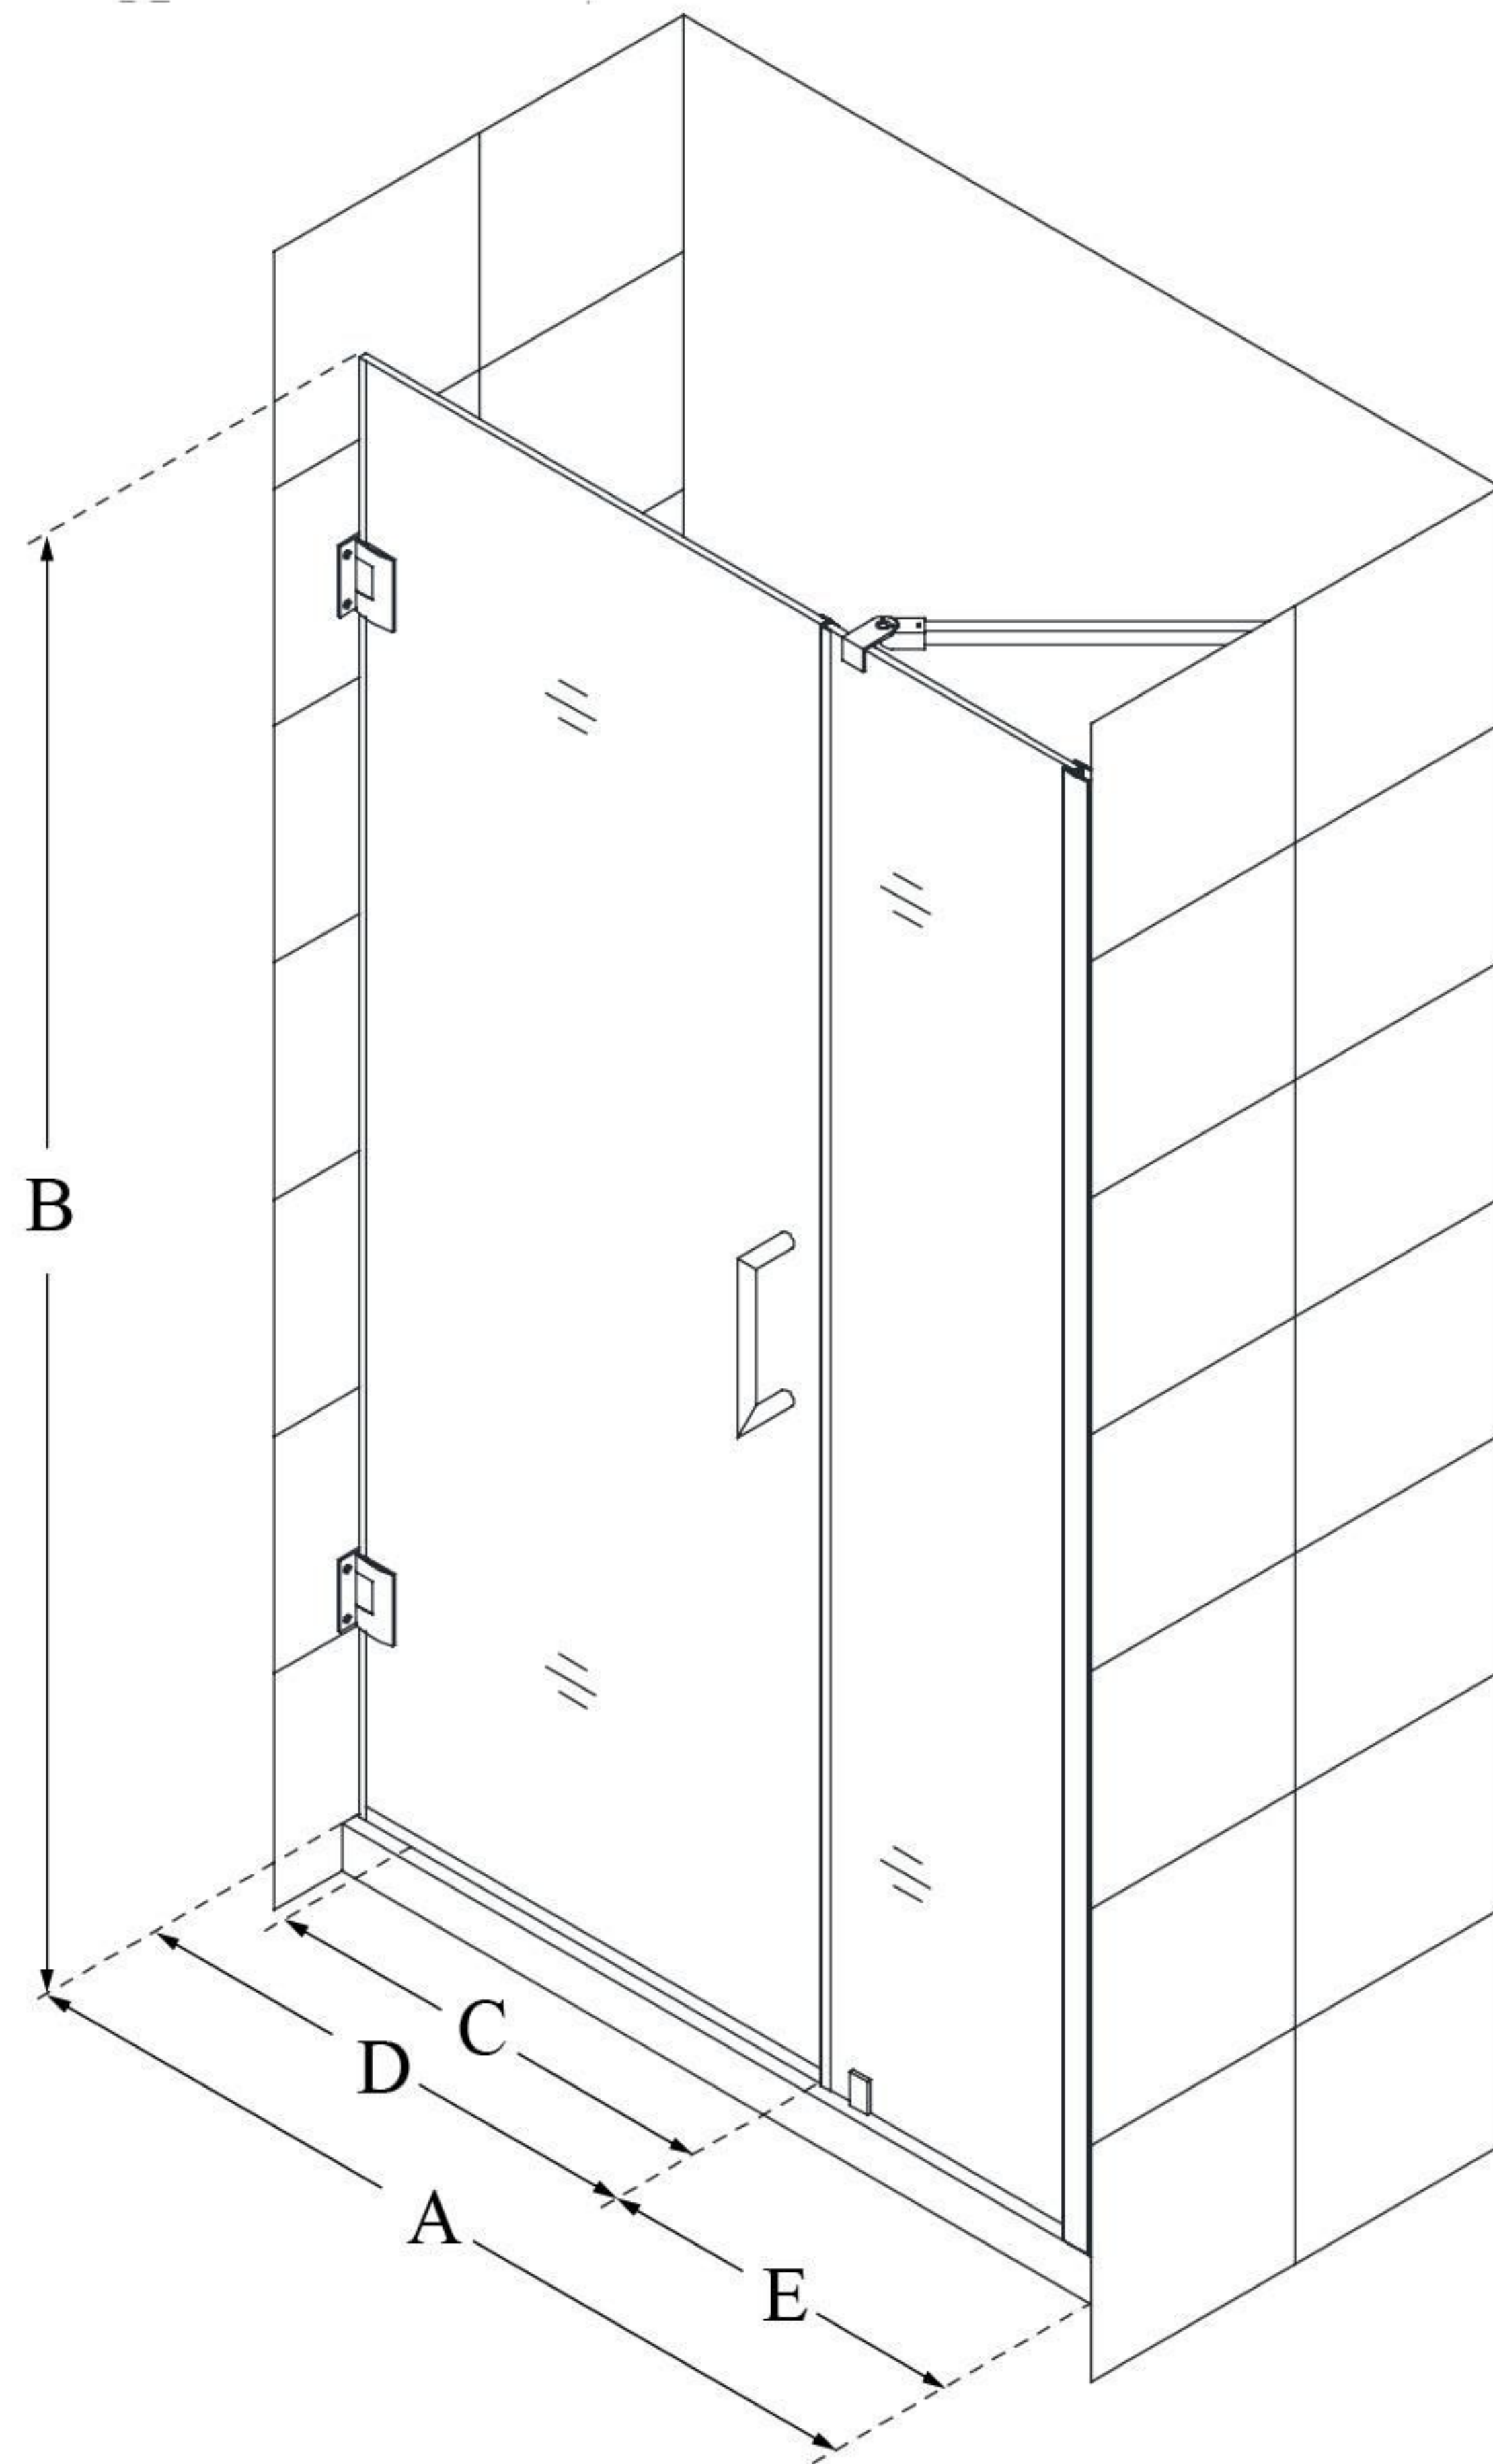

## UNIDOOR

DreamLine Unidoor 53-54" W x  
72" H Frameless Hinged Shower  
Door with Support Arm, Clear  
Glass

**SWING DOOR**

### CONFIGURATION DIMENSIONS:

**A: 53 - 54"**

MODEL WIDTH

**B: 72"**

MODEL HEIGHT

**C: 28"**

ACCESS WIDTH

**D: 29"**

DOOR WIDTH

**E: 24"**

INLINE PANEL WIDTH

DreamLine reserves the right to update or modify the hardware or materials pictured without prior notice for the purpose of product improvement and customer satisfaction.