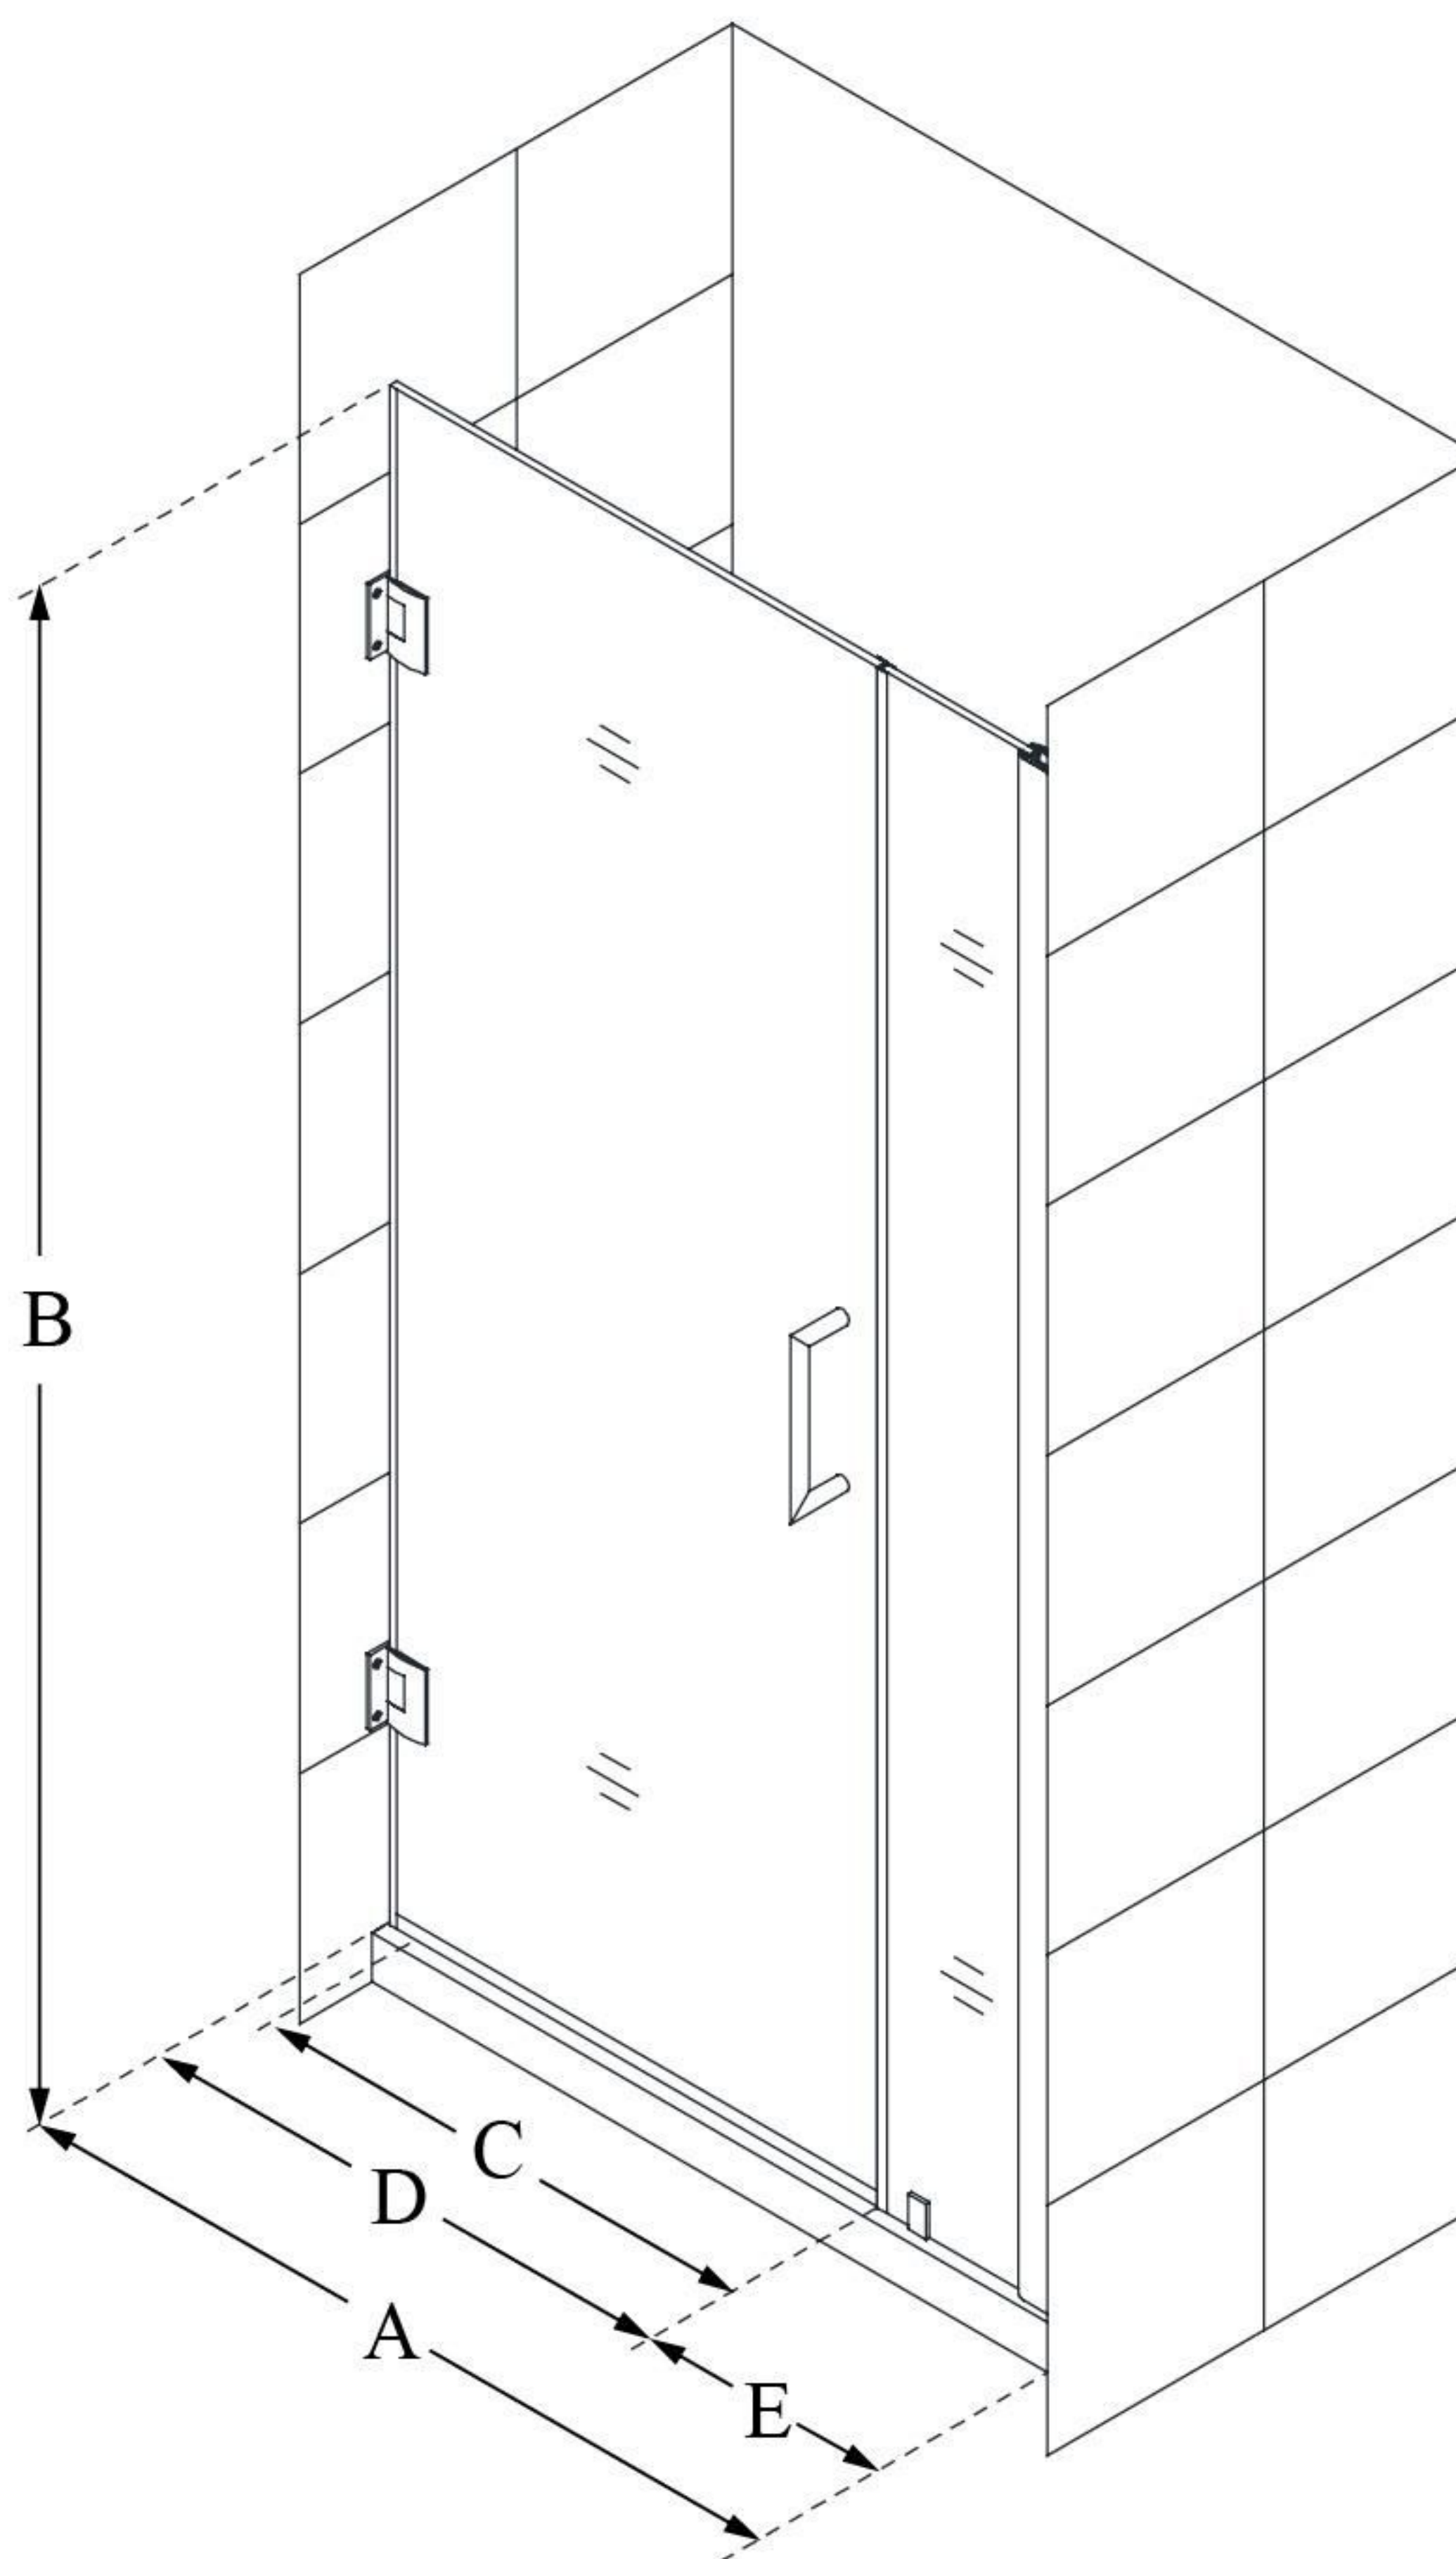

SHDR-20327210

UNIDOOR

DreamLine Unidoor 32-33" W x
72" H Frameless Hinged Shower
Door, Clear Glass

SWING DOOR

CONFIGURATION DIMENSIONS:

A: 32 - 33"

MODEL WIDTH

B: 72"

MODEL HEIGHT

C: 25"

ACCESS WIDTH

D: 26"

DOOR WIDTH

E: 6"

INLINE PANEL WIDTH

DreamLine reserves the right to update or modify the hardware or materials pictured without prior notice for the purpose of product improvement and customer satisfaction.