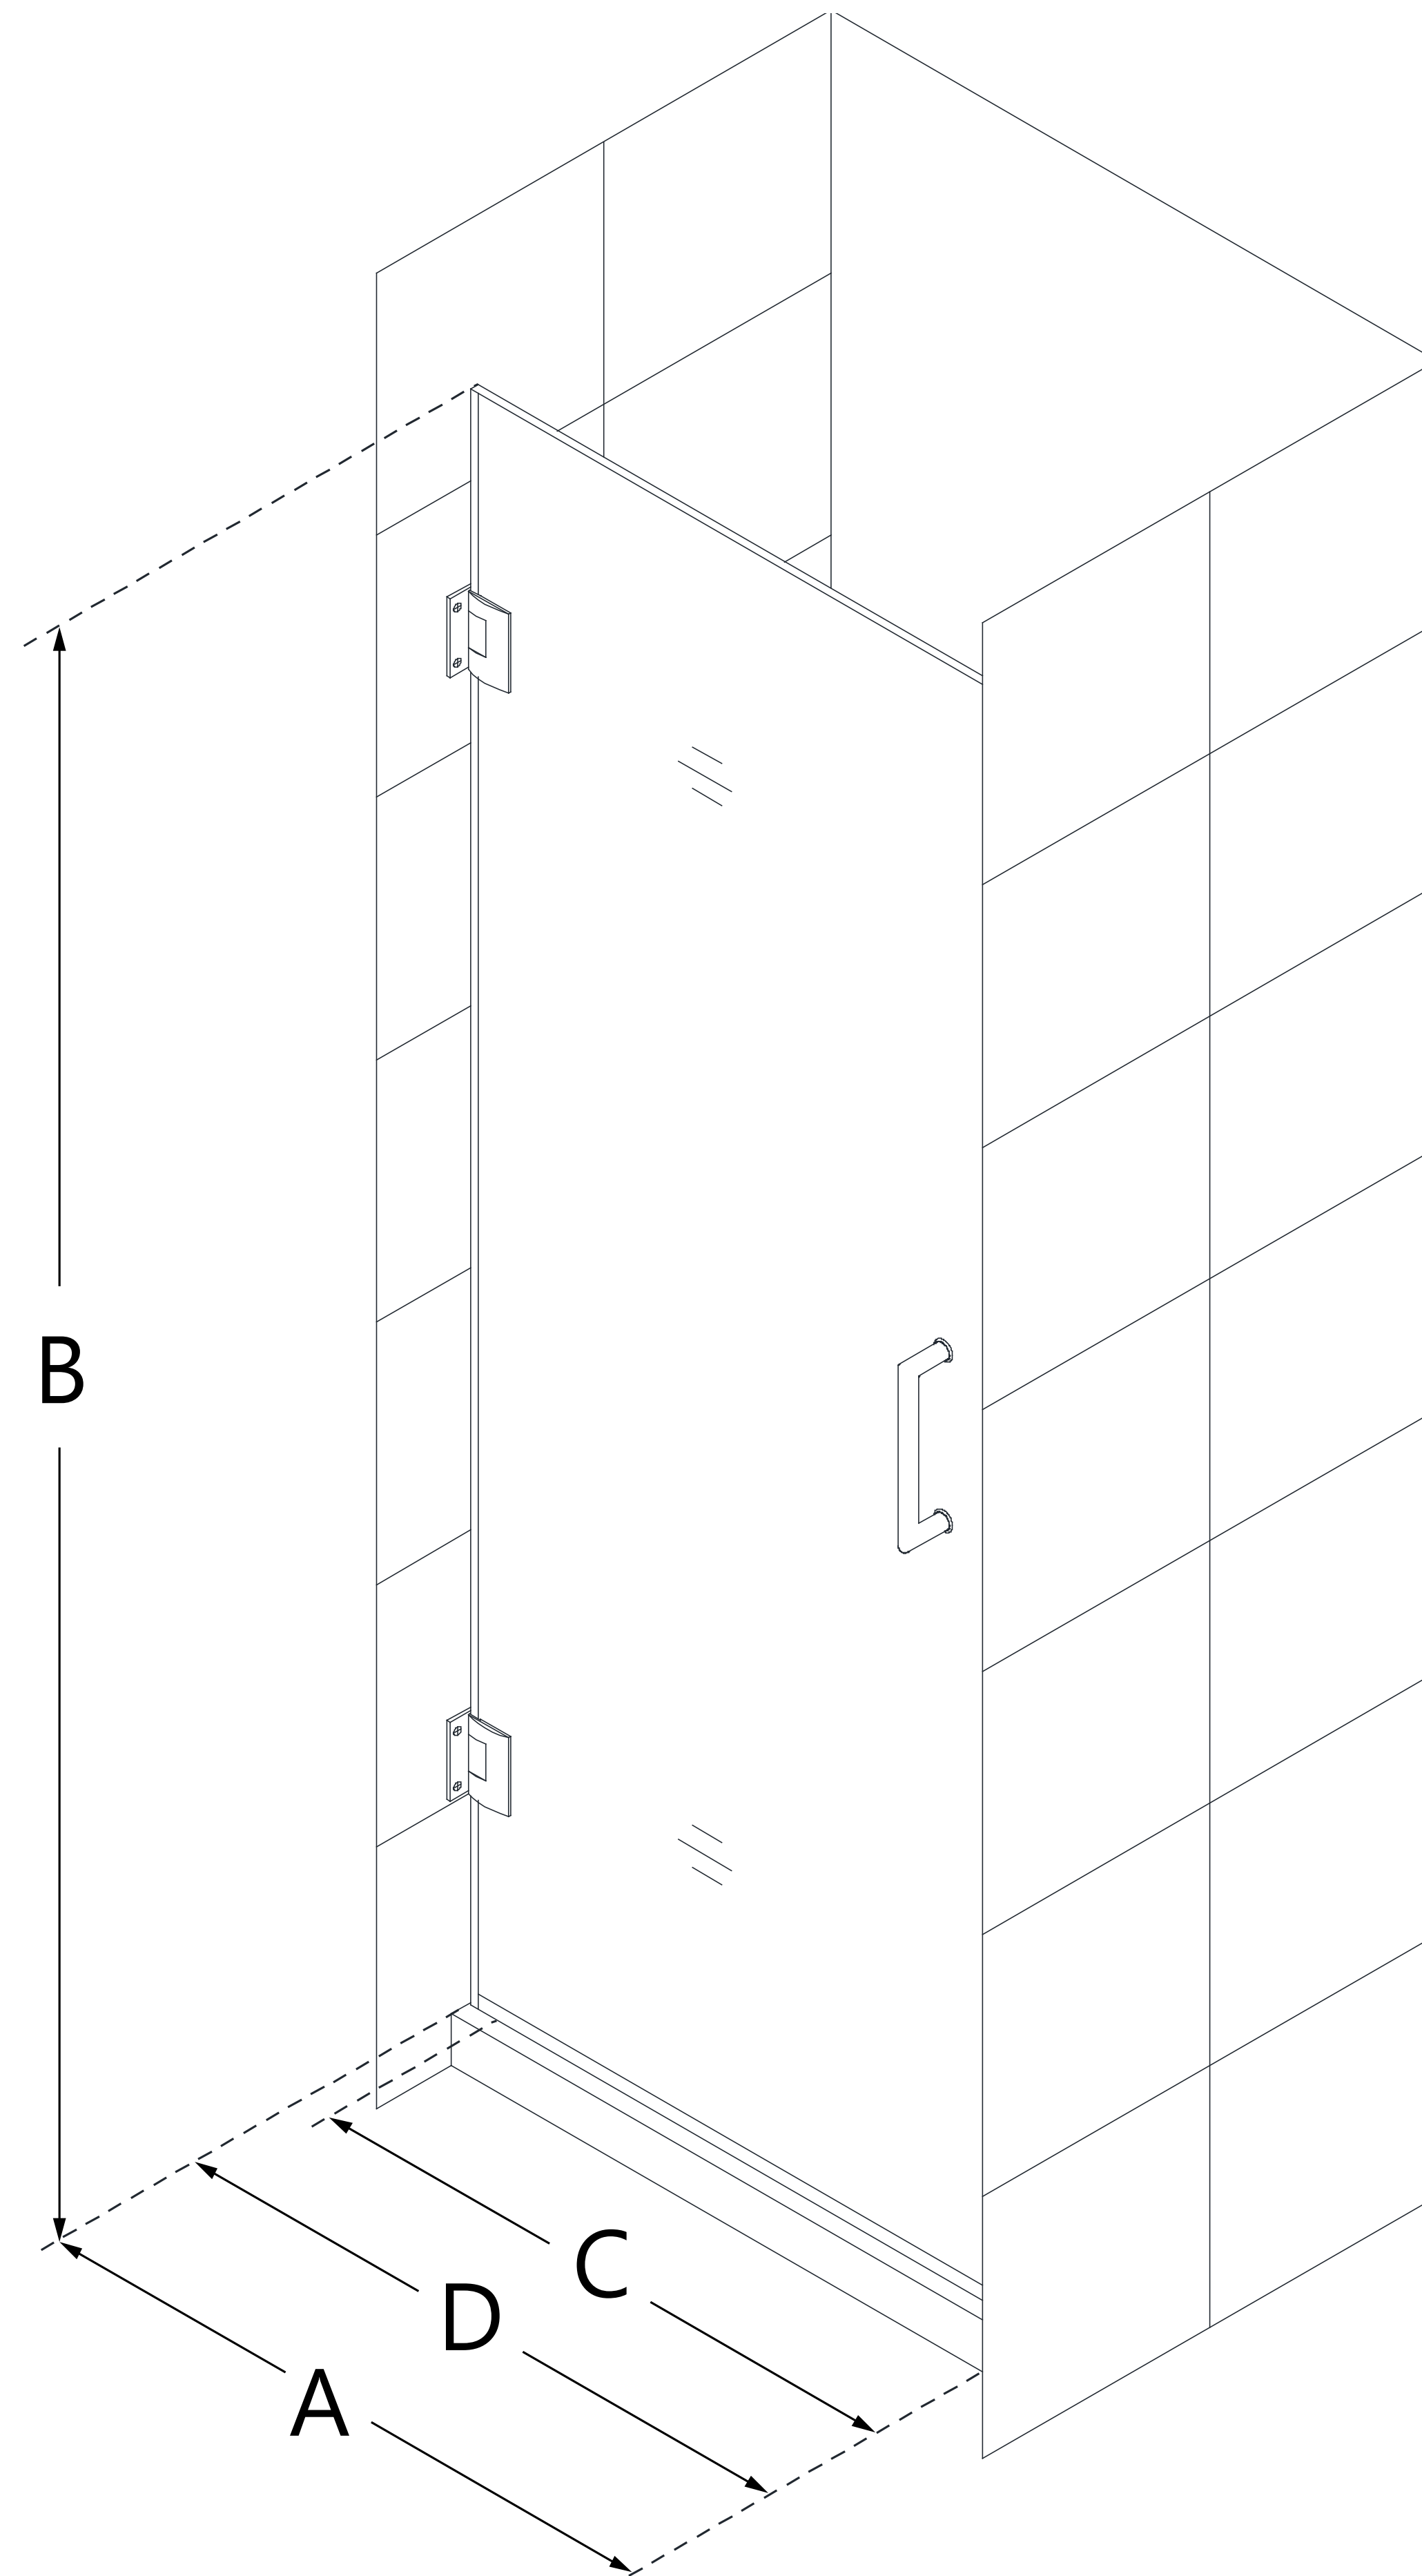

SHDR-2027722

UNIDOOR-LS

DreamLine Unidoor-LS 27 in. W x
72 in. H Frameless Hinged Shower
Door

SWING DOOR

CONFIGURATION DIMENSIONS:

A: 27 in.

MODEL WIDTH

B: 72 in.

MODEL HEIGHT

C: 26 in.

ACCESS WIDTH

D: 27 in.

DOOR WIDTH

7/8 in.

MINIMUM THRESHOLD REQUIRED

No

DRILLING REQUIRED

DreamLine reserves the right to update or modify the hardware or materials pictured without prior notice for the purpose of product improvement and customer satisfaction.