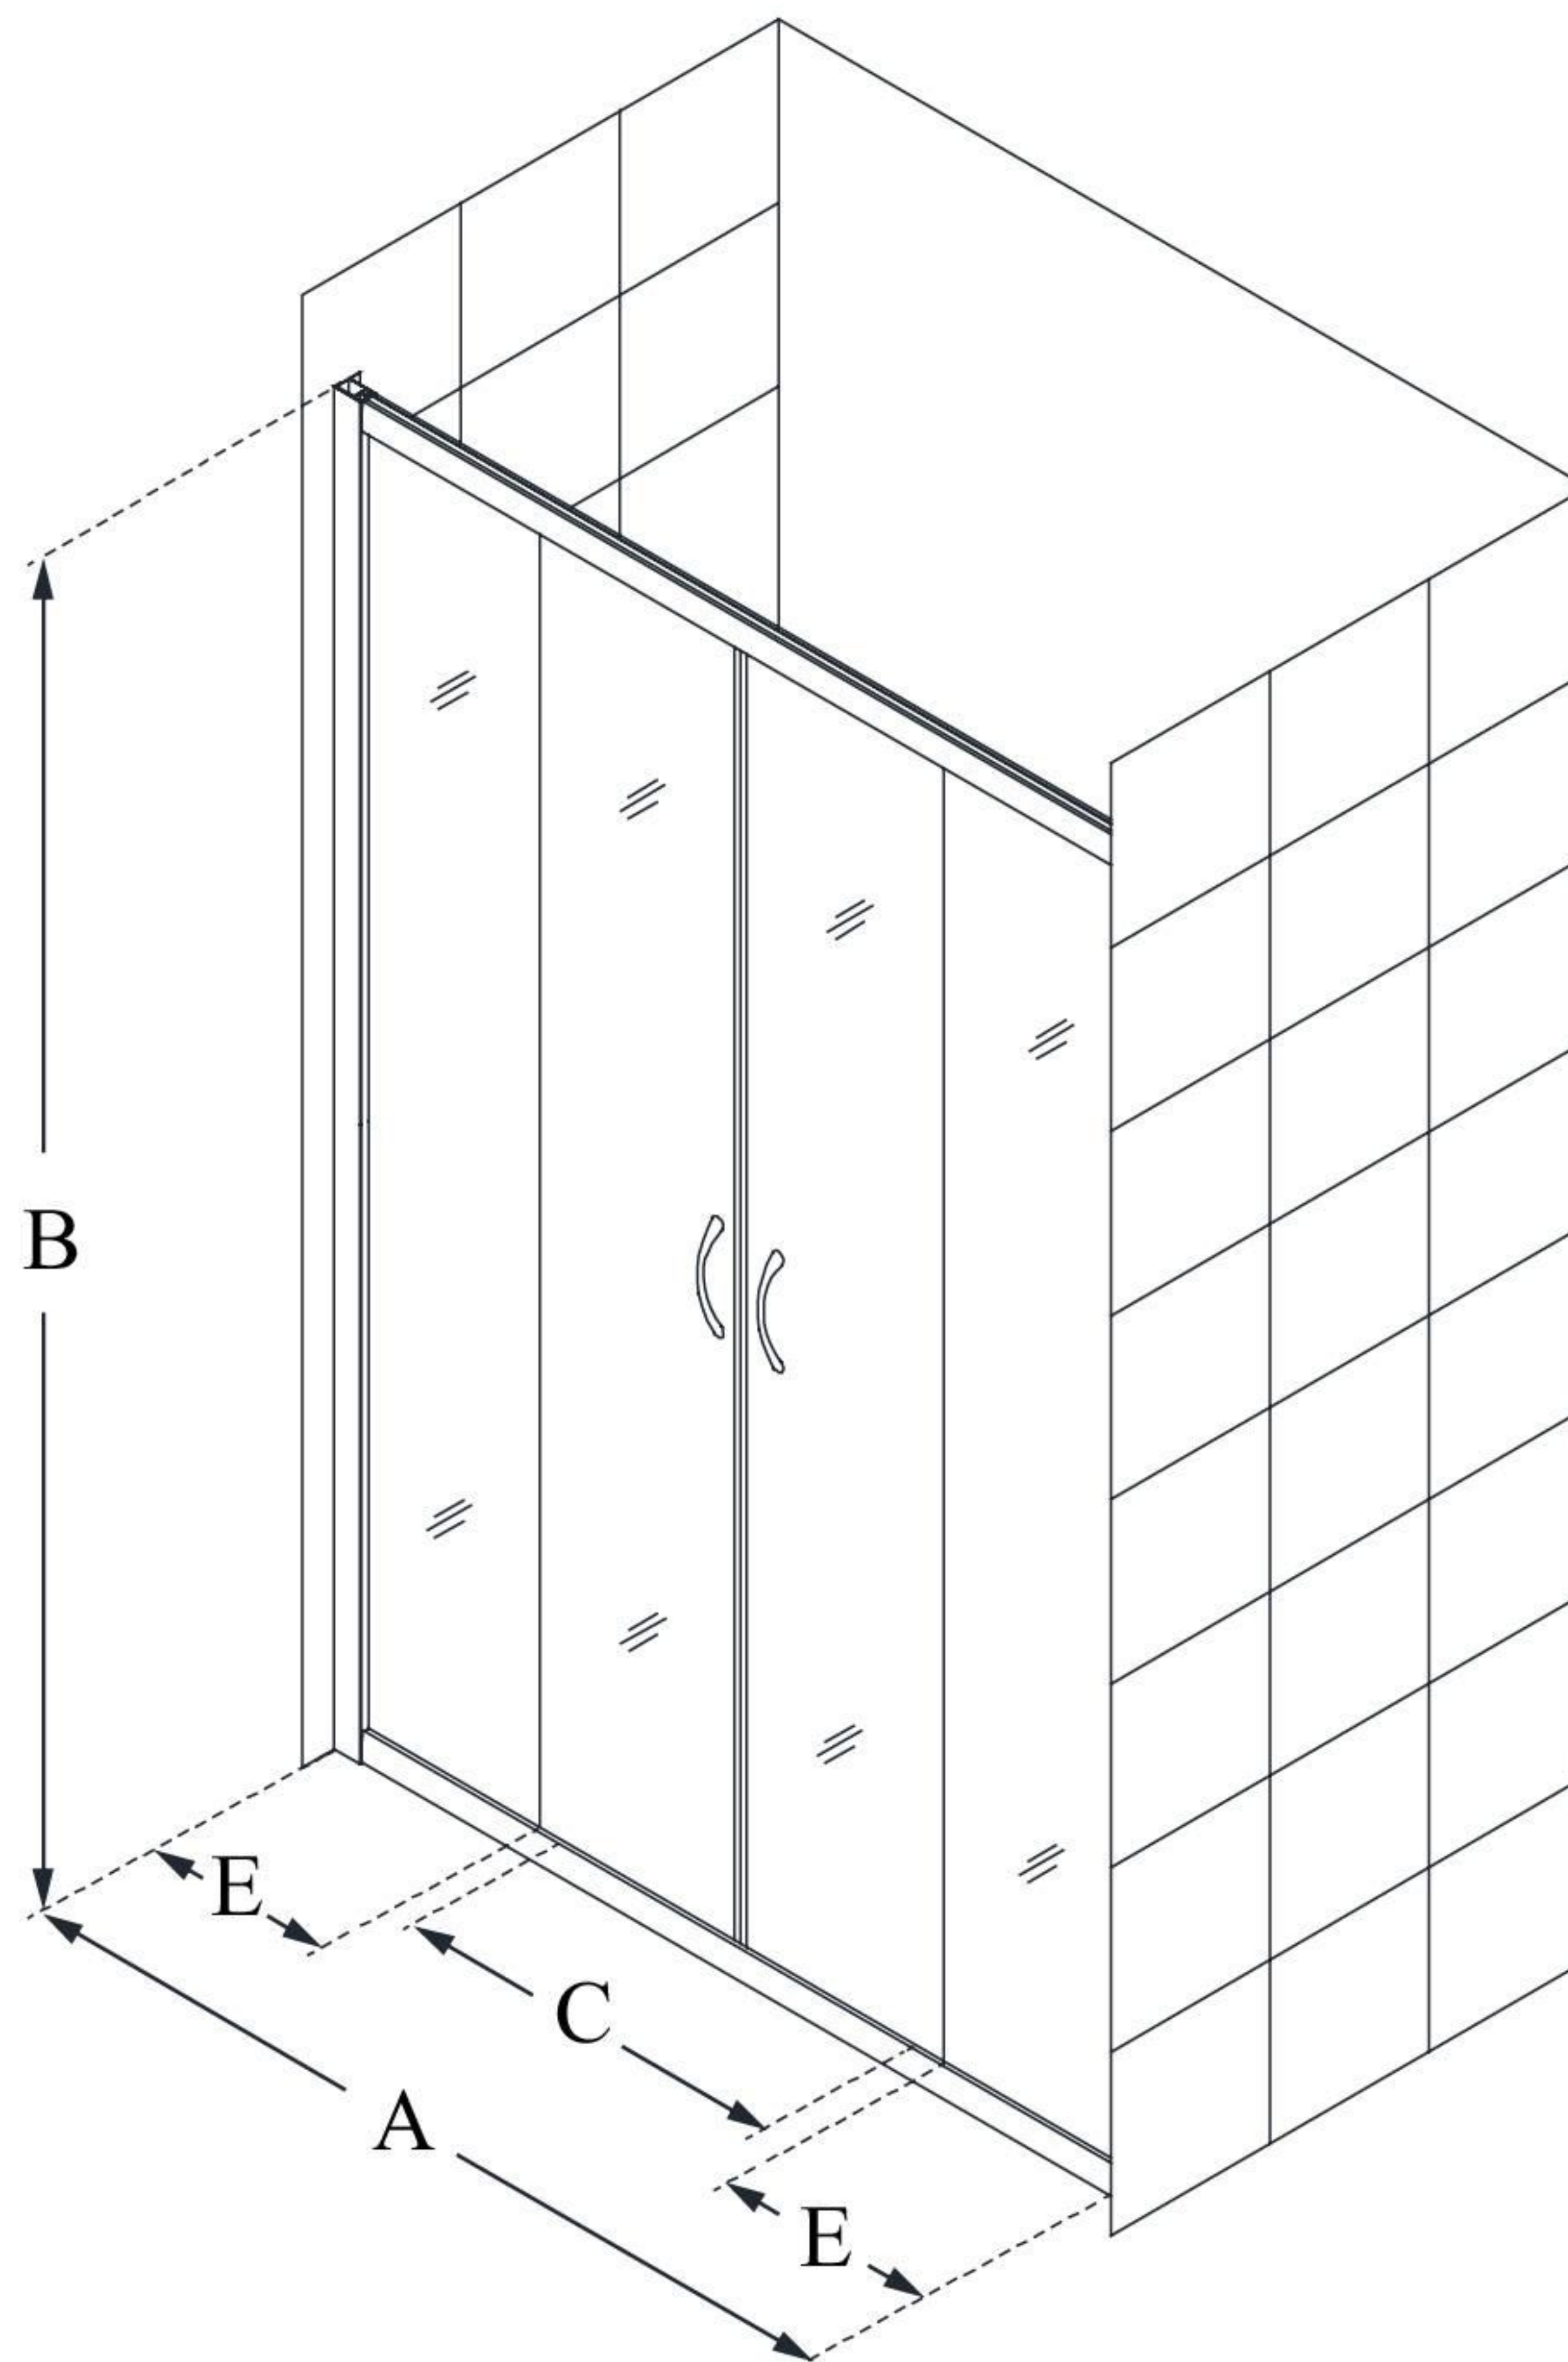

SHDR-1160726

VISIONS

DreamLine Visions 56-60" W x 72"
H Frameless Sliding Shower Door

SLIDING DOOR

CONFIGURATION DIMENSIONS:

A: 56 - 60"

MODEL WIDTH

B: 72"

MODEL HEIGHT

C: 22 7/8 - 26 7/8"

ACCESS WIDTH

D: 16 5/16"

DOOR WIDTH

E: 13 11/16"

INLINE PANEL WIDTH

DreamLine reserves the right to update or modify the hardware or materials pictured without prior notice for the purpose of product improvement and customer satisfaction.