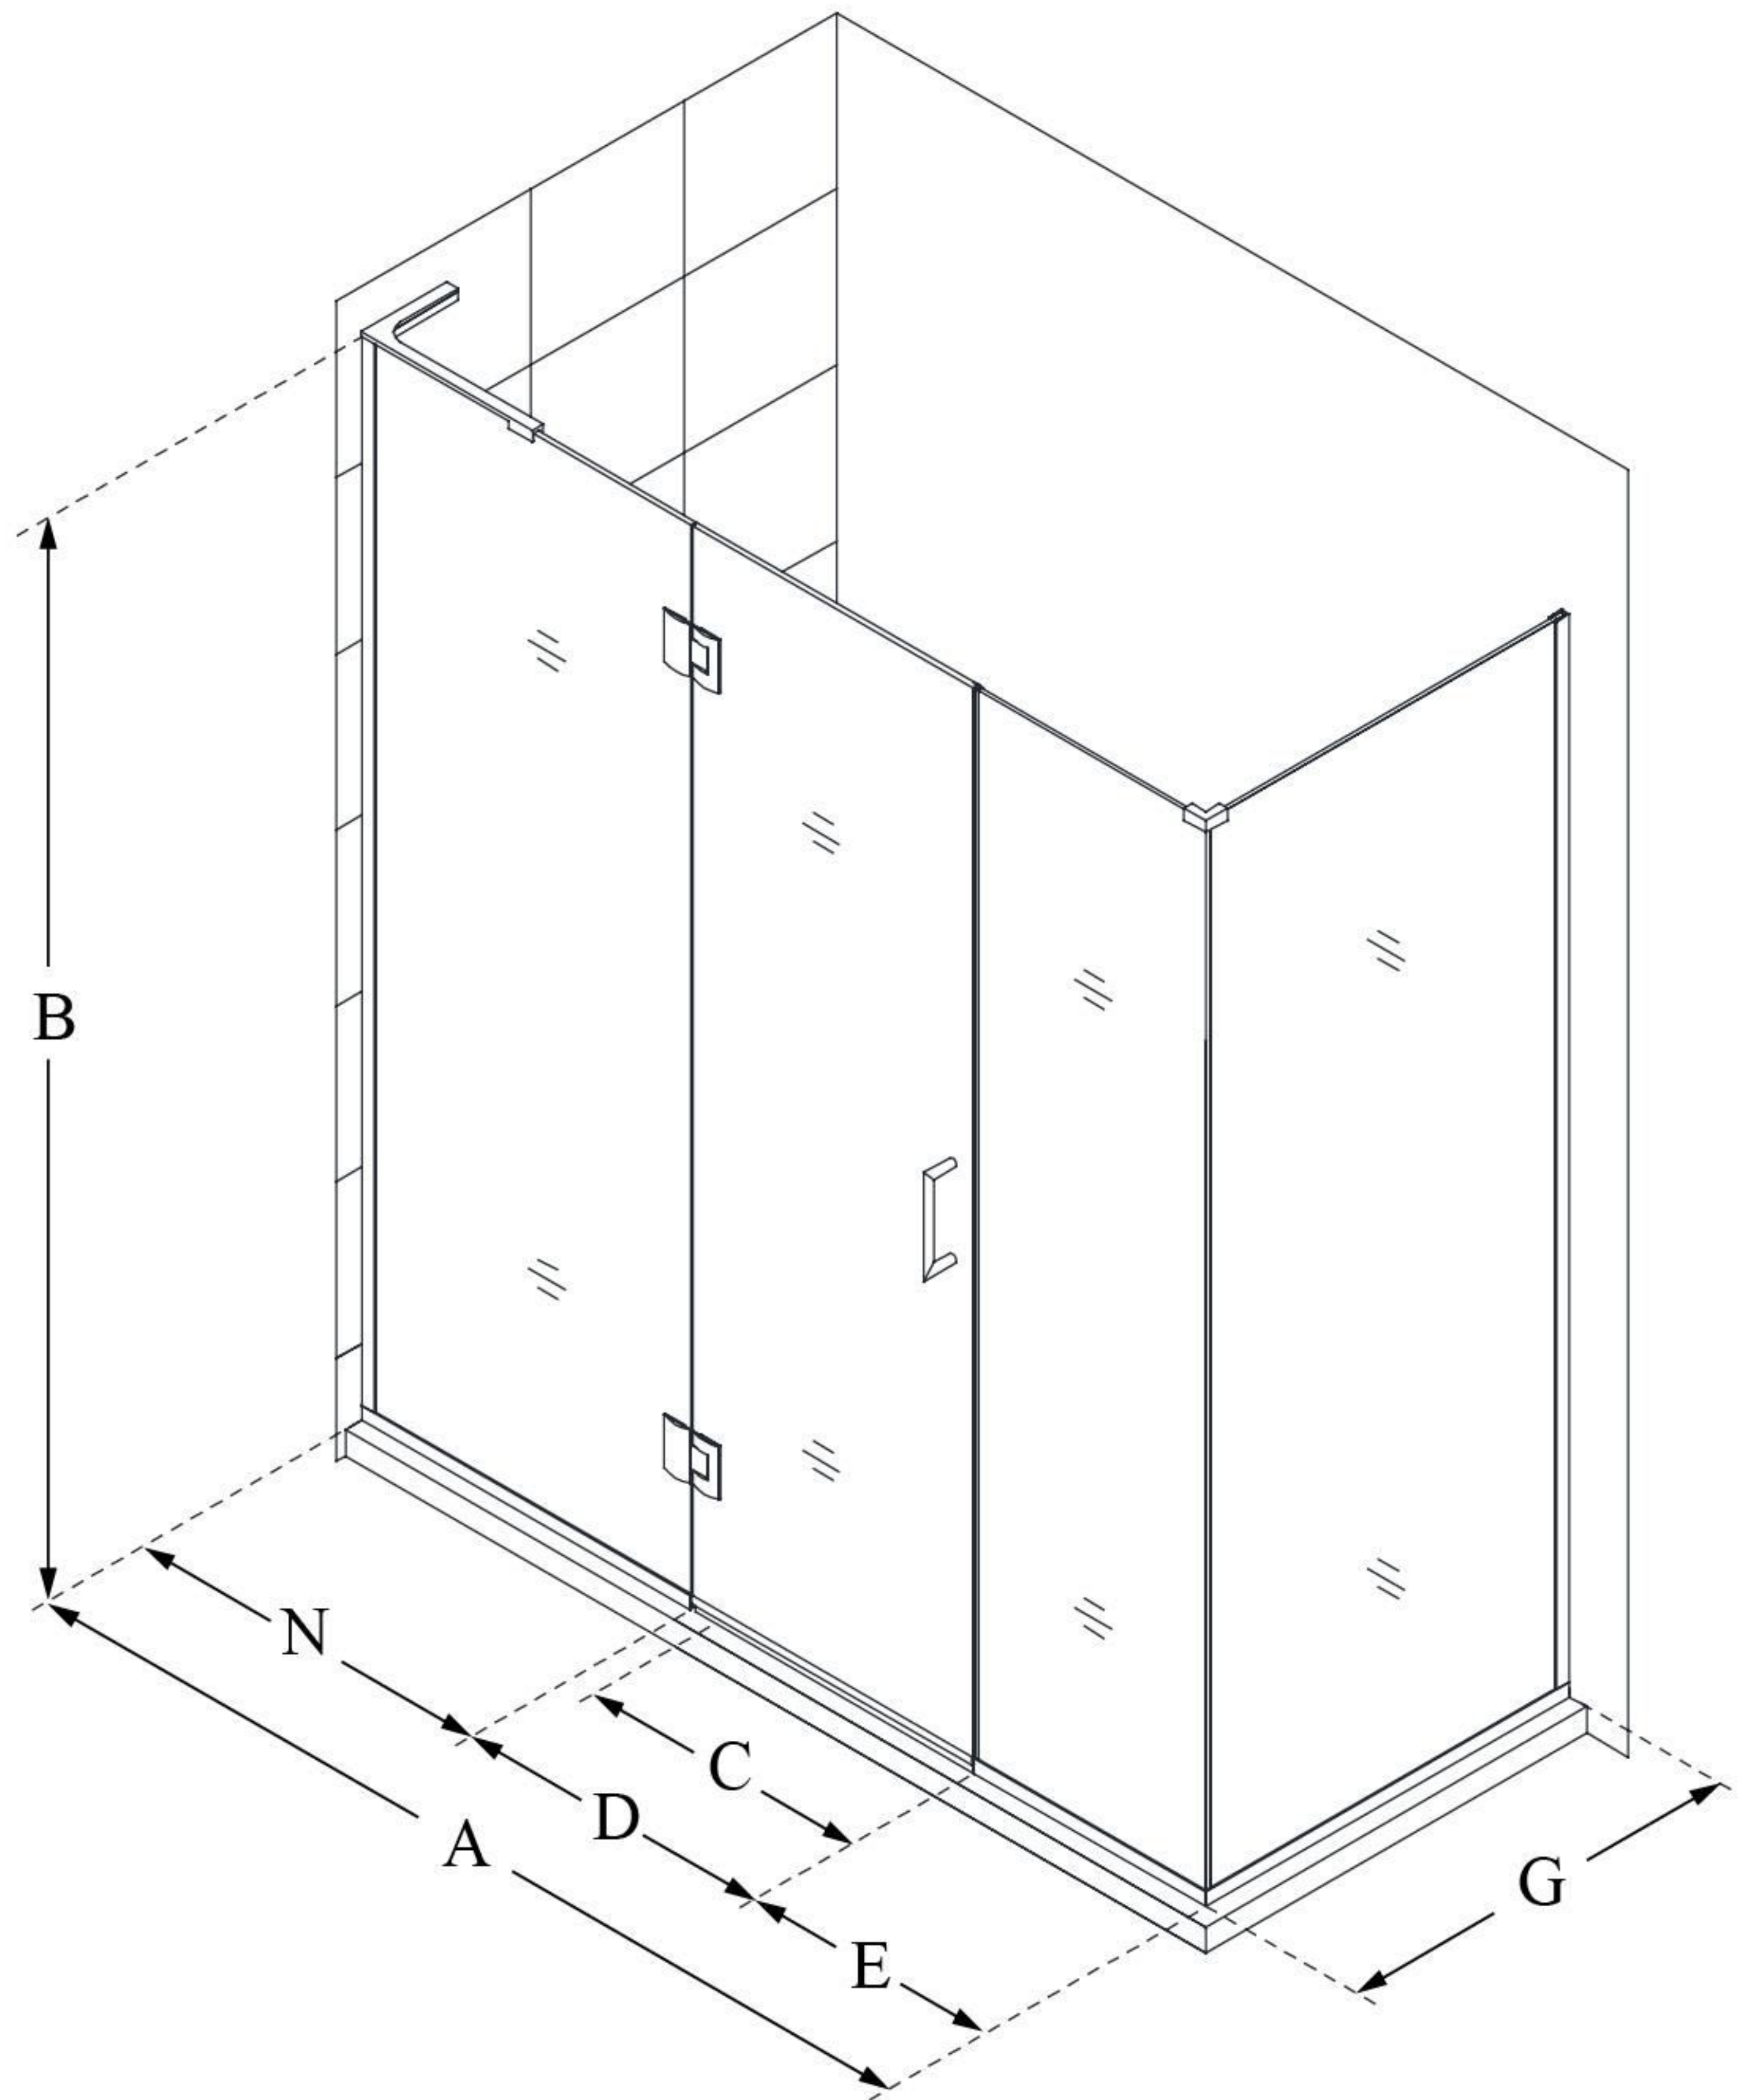

E3261434

UNIDOOR-X

DreamLine Unidoor-X 64" W x 34 3/8" D x 72" H Frameless Hinged Shower Enclosure, Clear Glass

SWING DOOR

CONFIGURATION DIMENSIONS:

A: 64"

MODEL WIDTH

B: 72"

MODEL HEIGHT

C: 25"

ACCESS WIDTH

D: 26"

DOOR WIDTH

E: 14"

INLINE PANEL WIDTH

G: 34 3/8"

RETURN PANEL WIDTH

N: 24"

HINGE PANEL WIDTH

DreamLine reserves the right to update or modify the hardware or materials pictured without prior notice for the purpose of product improvement and customer satisfaction.