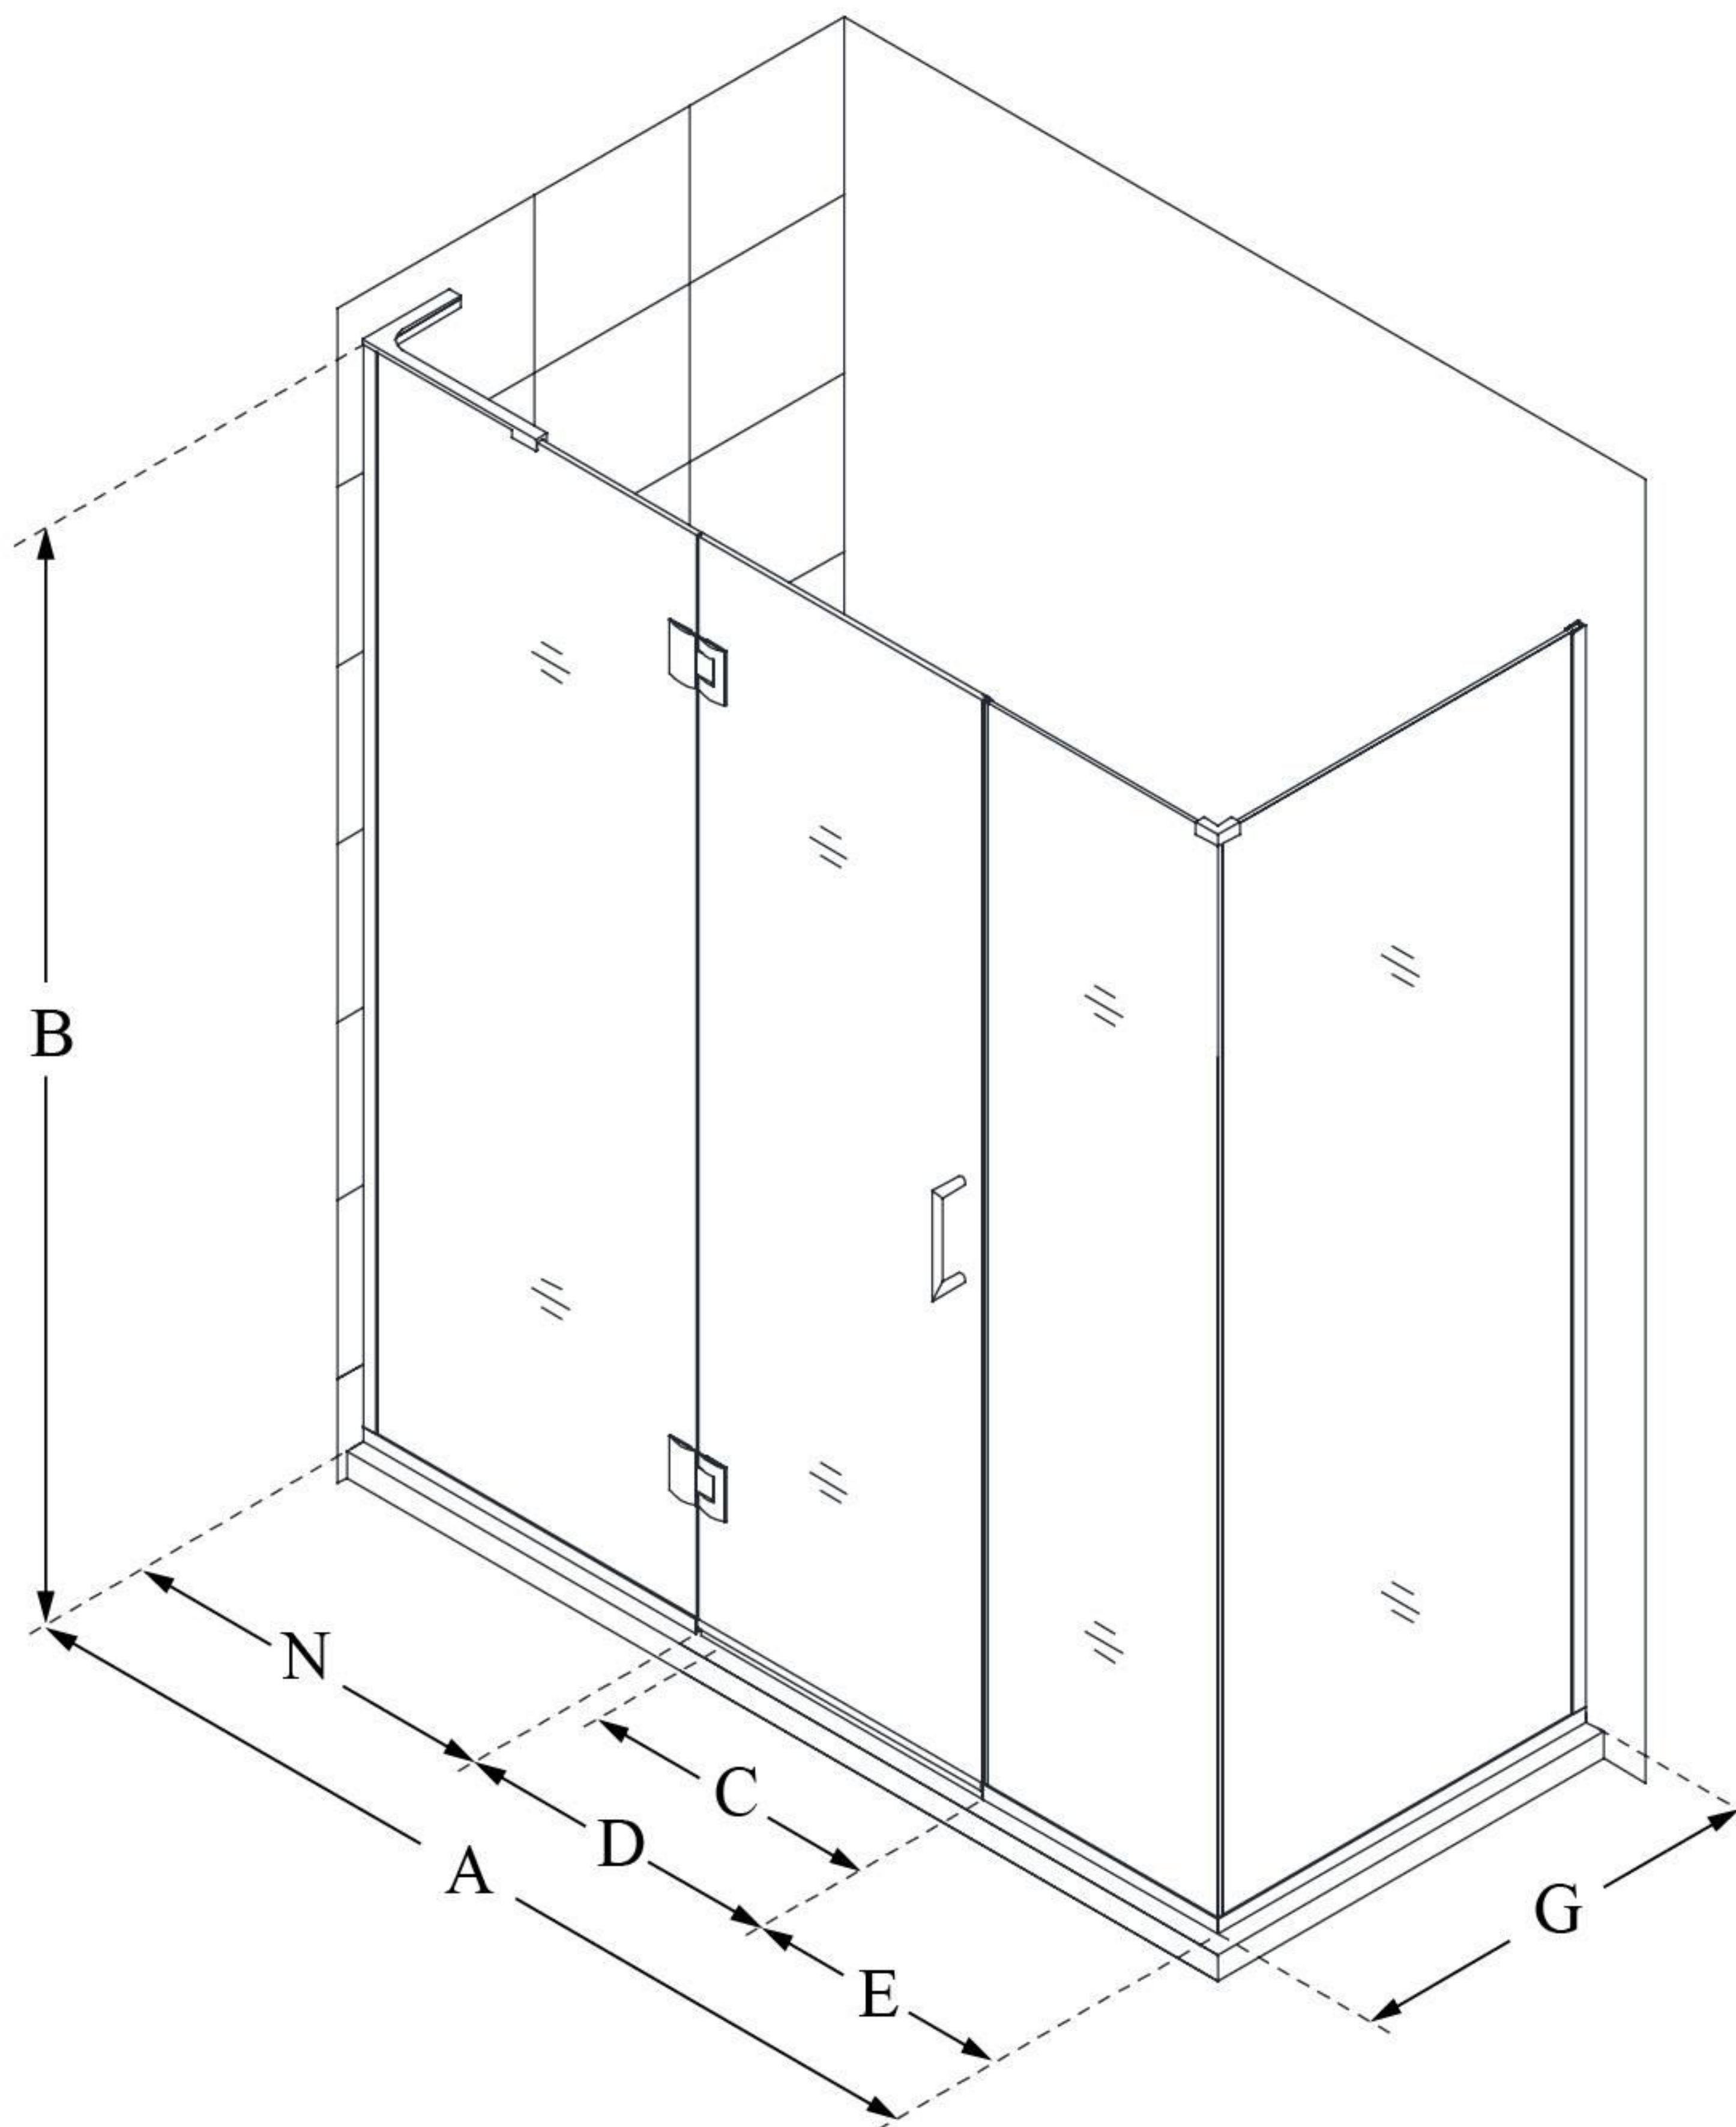

E3242234

UNIDOOR-X

DreamLine Unidoor-X 70" W x 34 3/8" D x 72" H Frameless Hinged Shower Enclosure, Clear Glass

SWING DOOR

CONFIGURATION DIMENSIONS:

A: 70"
MODEL WIDTH

B: 72"
MODEL HEIGHT

C: 23"
ACCESS WIDTH

D: 24"
DOOR WIDTH

E: 22"
INLINE PANEL WIDTH

G: 34 3/8"
RETURN PANEL WIDTH

N: 24"
HINGE PANEL WIDTH

DreamLine reserves the right to update or modify the hardware or materials pictured without prior notice for the purpose of product improvement and customer satisfaction.