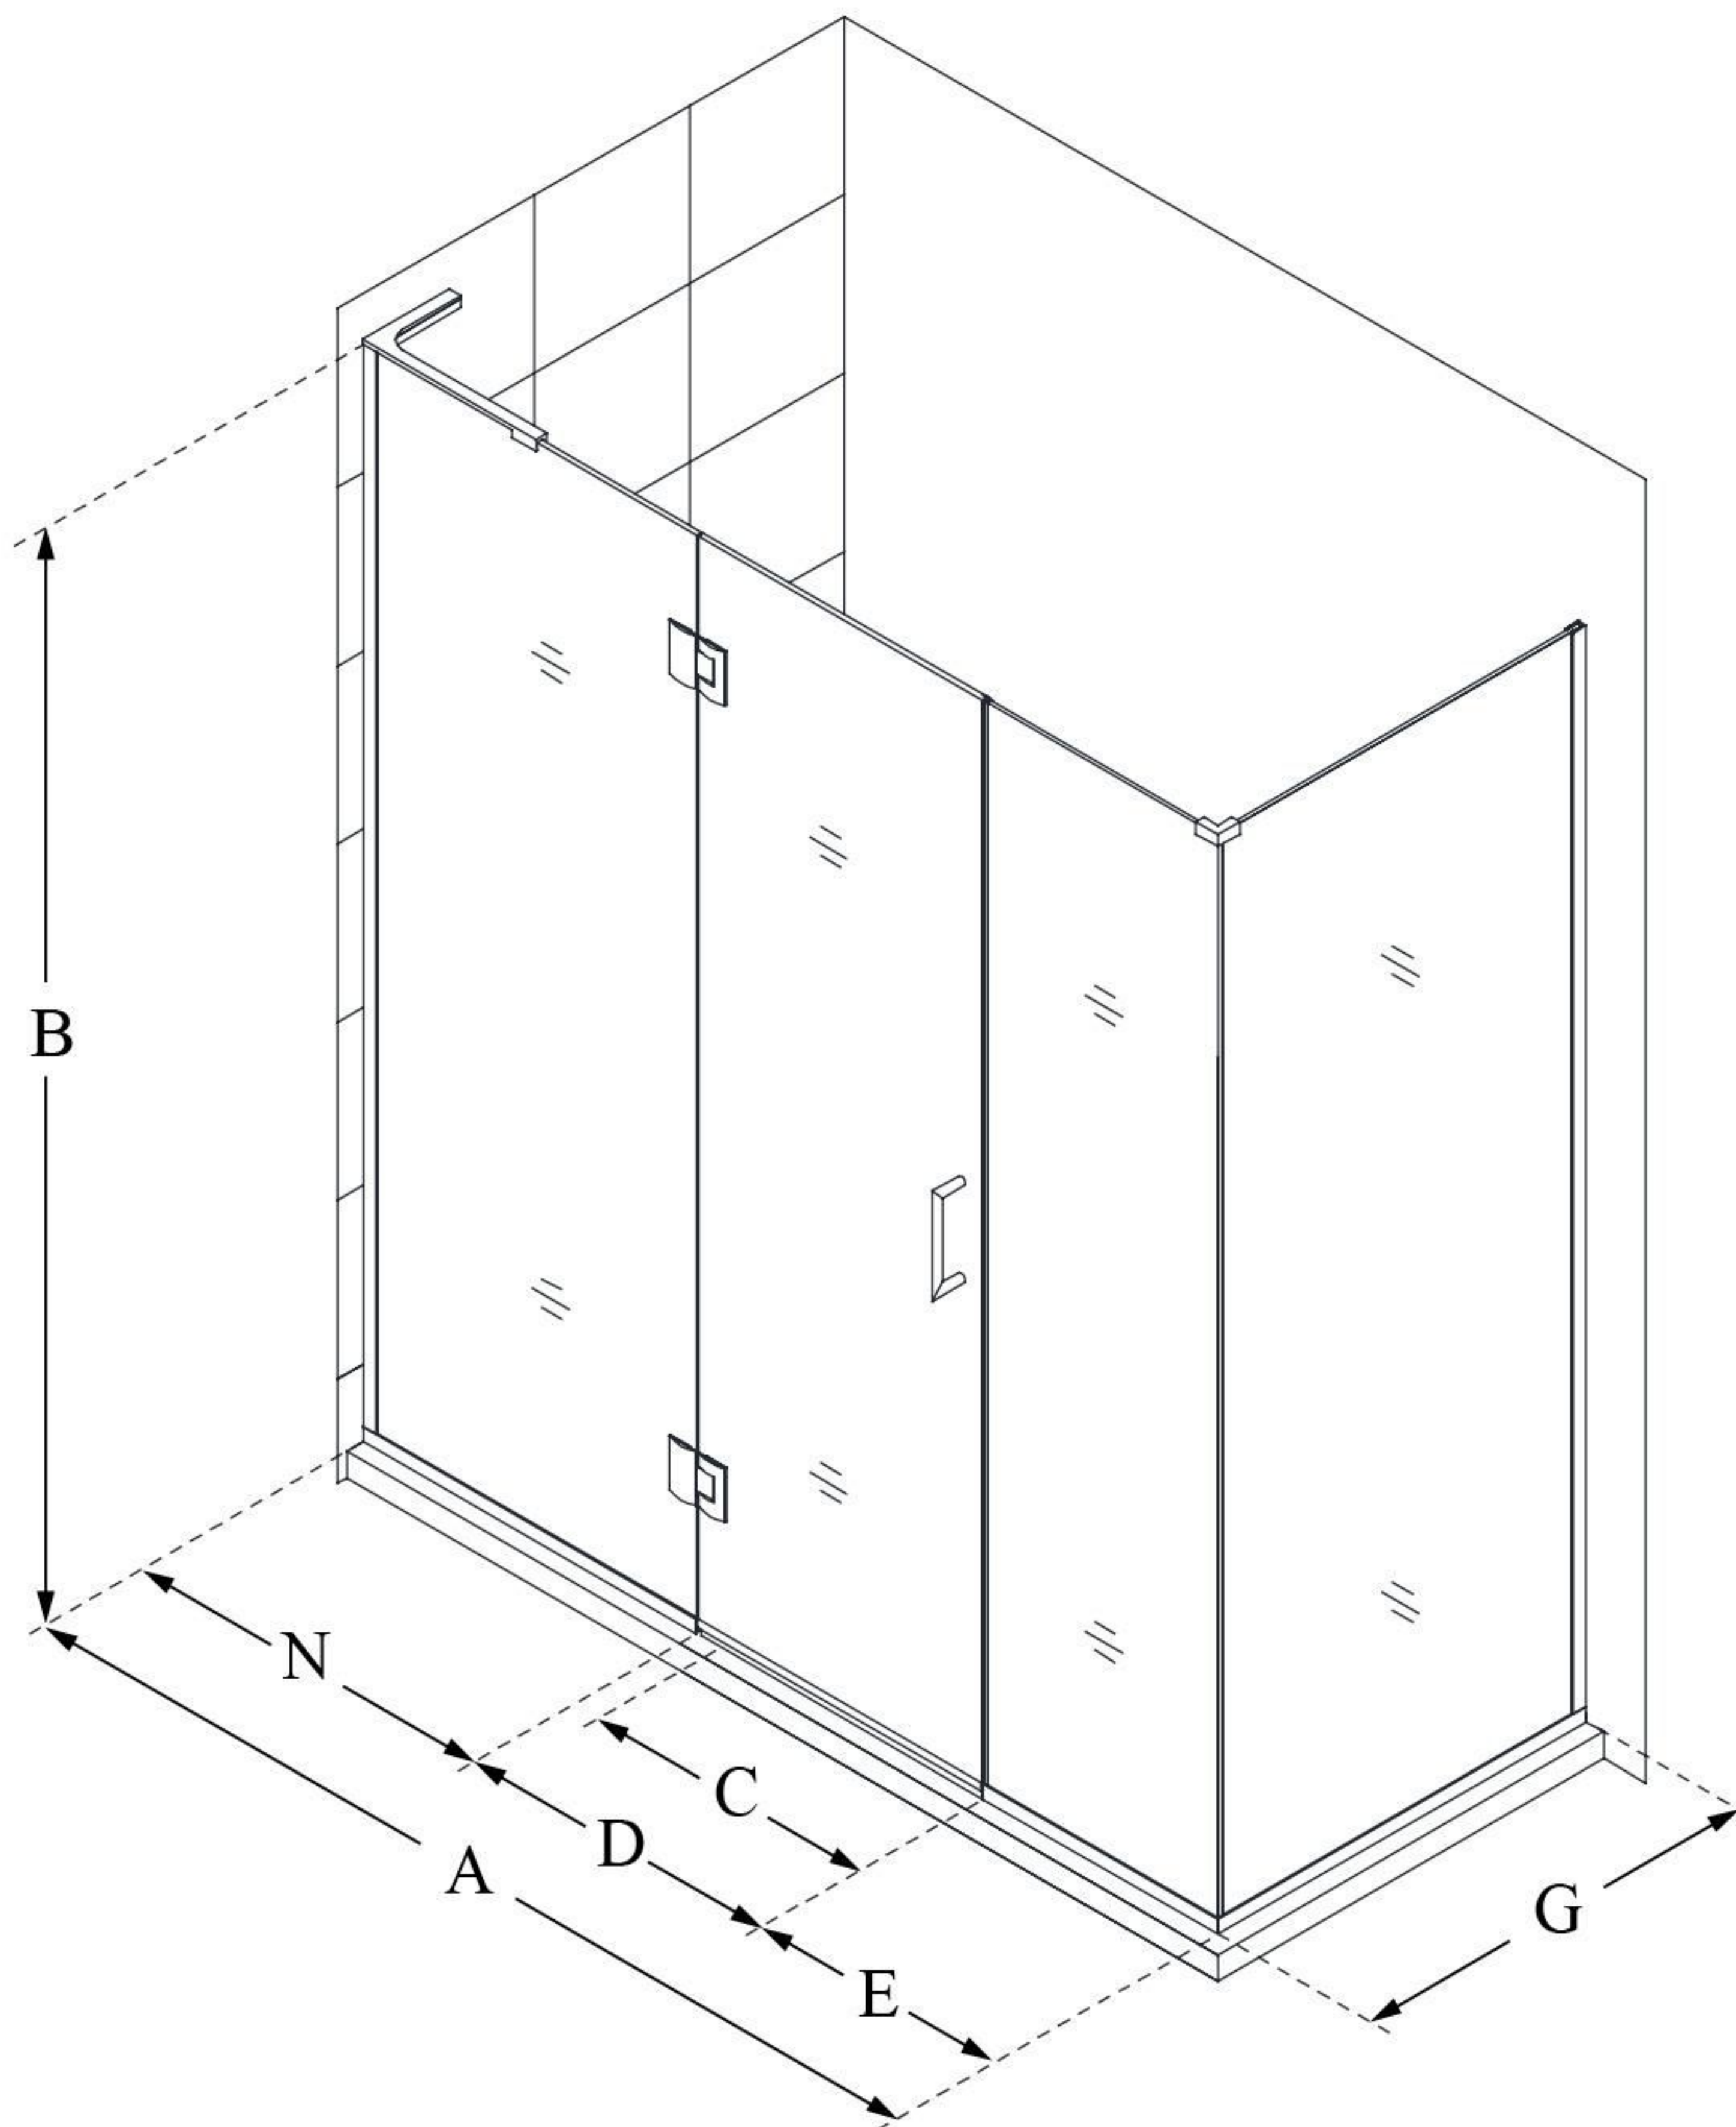

E32322530

UNIDOOR-X

DreamLine Unidoor-X 69 1/2" W
x 30 3/8" D x 72" H Frameless
Hinged Shower Enclosure, Clear
Glass

SWING DOOR

CONFIGURATION DIMENSIONS:

A: 69 1/2"

MODEL WIDTH

B: 72"

MODEL HEIGHT

C: 22"

ACCESS WIDTH

D: 23"

DOOR WIDTH

E: 22 1/2"

INLINE PANEL WIDTH

G: 30 3/8"

RETURN PANEL WIDTH

N: 24"

HINGE PANEL WIDTH

DreamLine reserves the right to update or modify the hardware or materials pictured without prior notice for the purpose of product improvement and customer satisfaction.