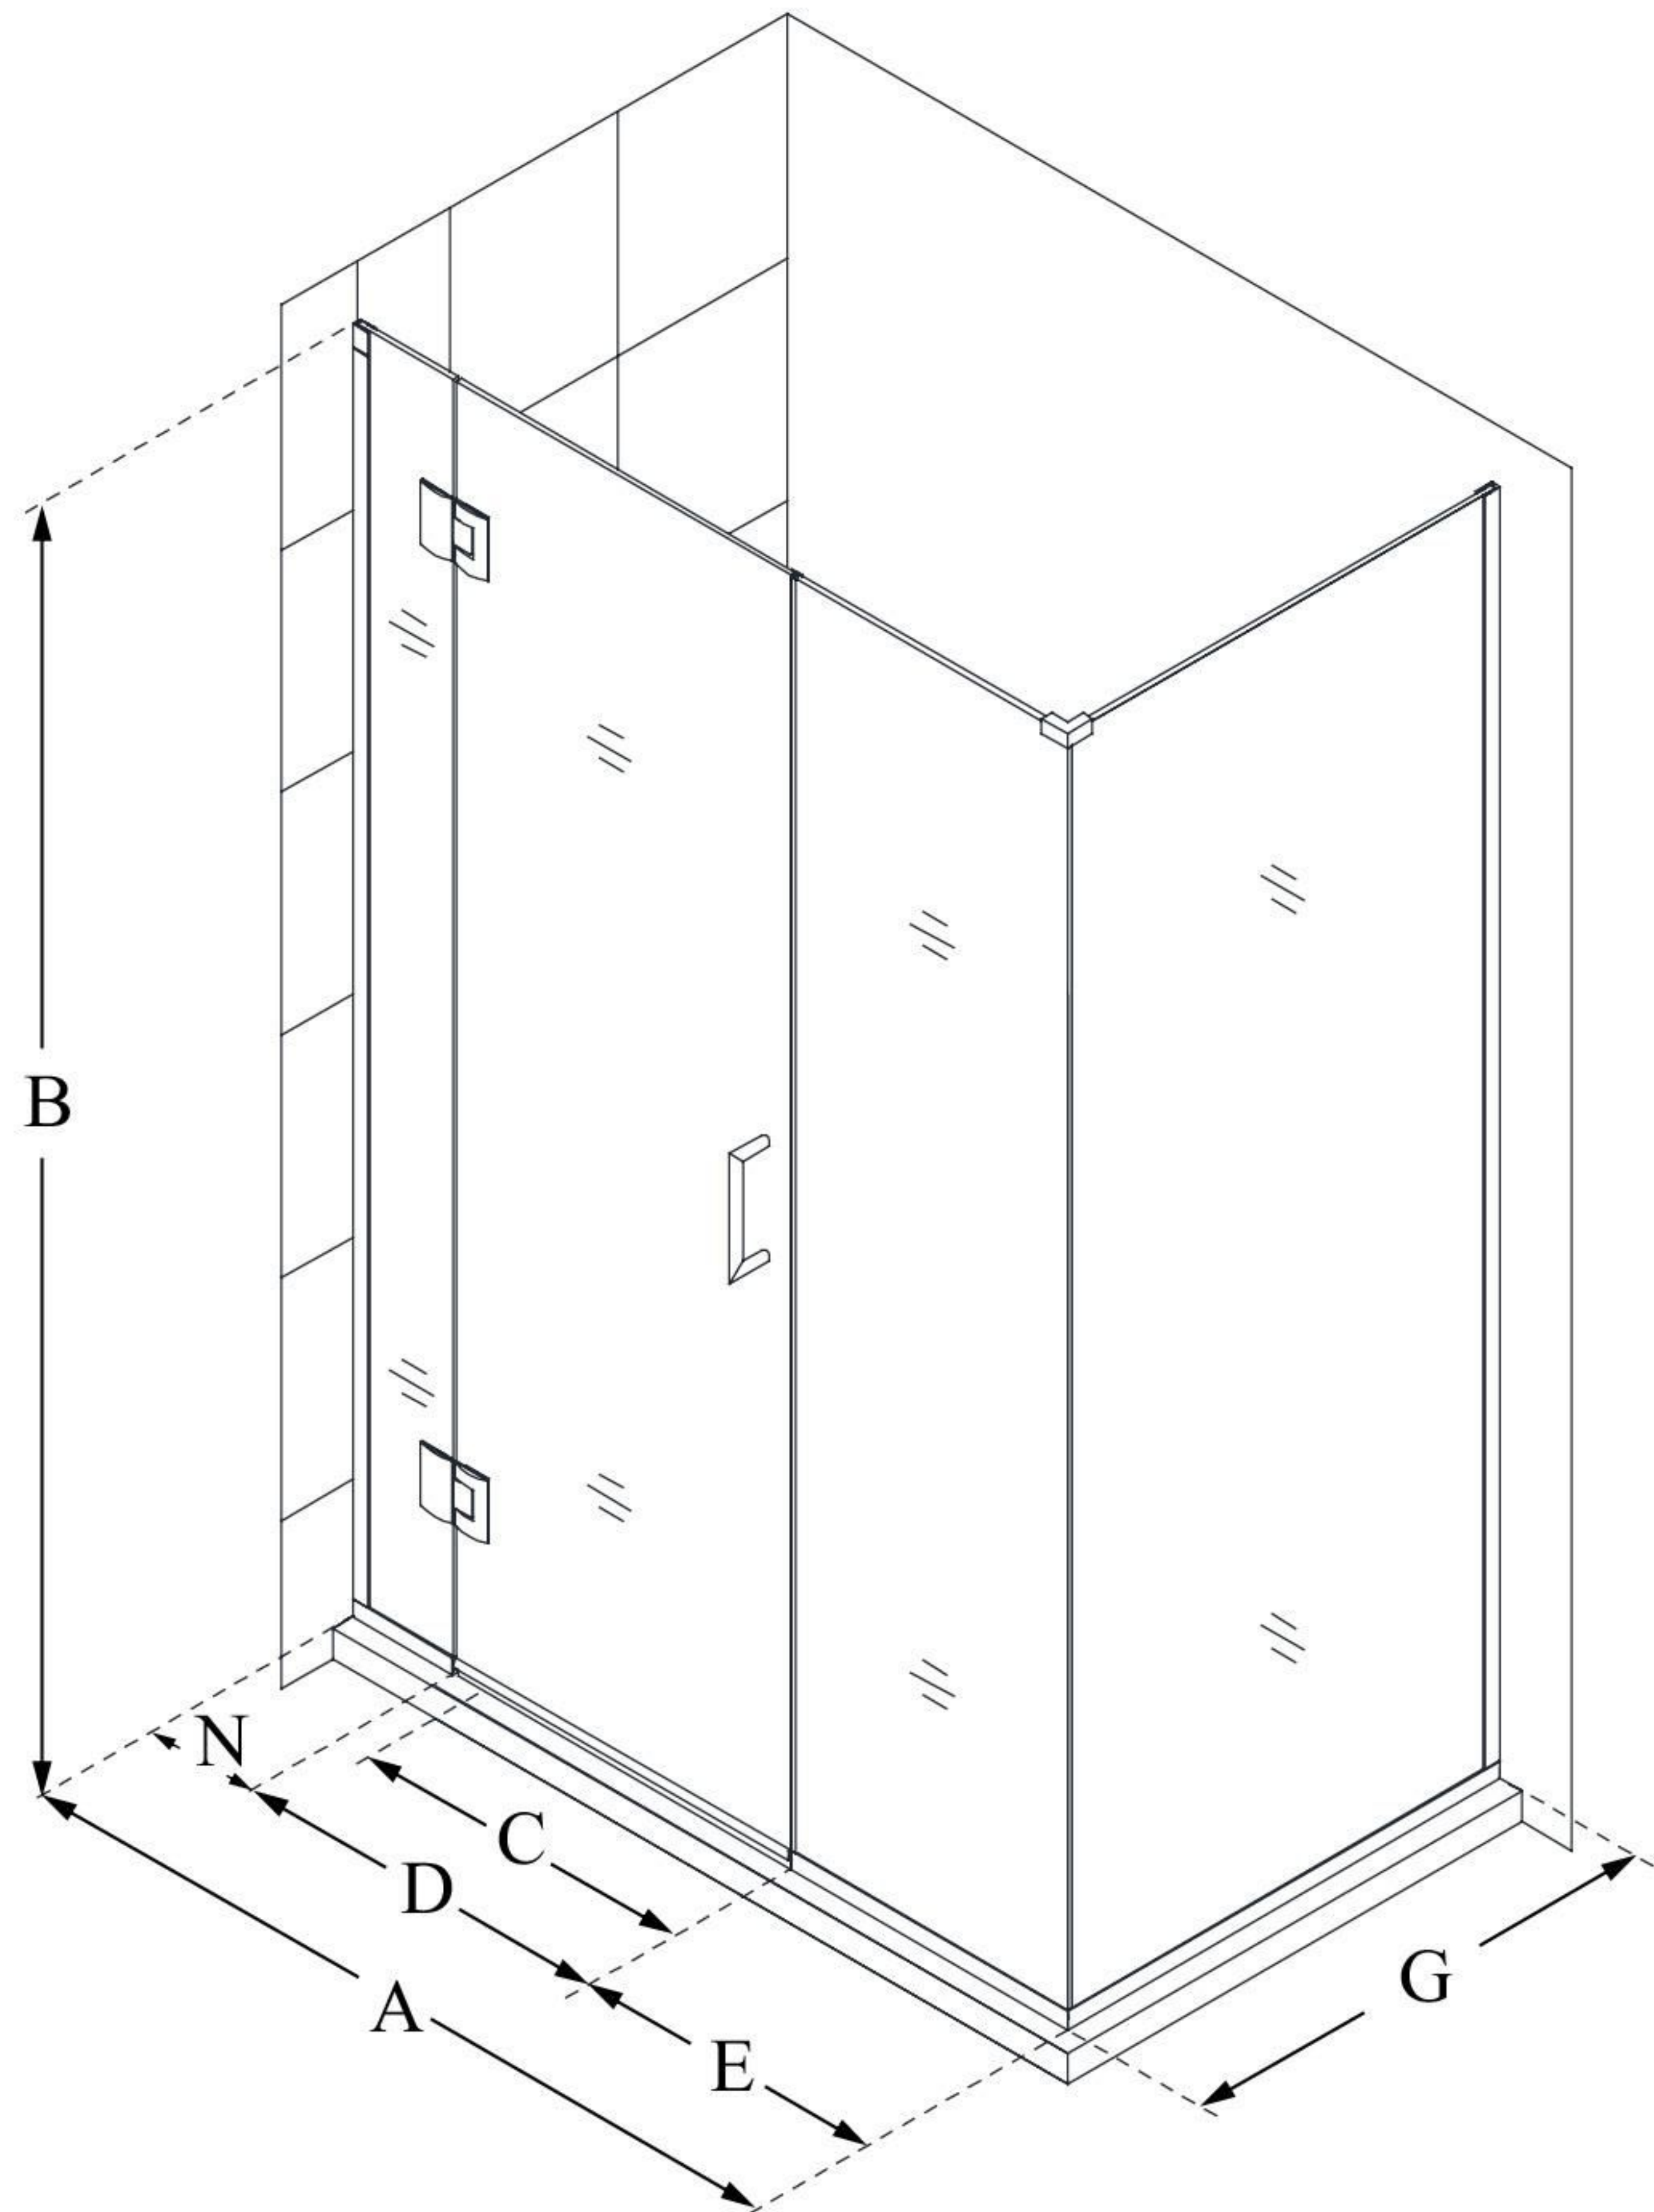

E12830530

UNIDOOR-X

DreamLine Unidoor-X 64 1/2" W
x 30 3/8" D x 72" H Frameless
Hinged Shower Enclosure, Clear
Glass

SWING DOOR

CONFIGURATION DIMENSIONS:

A: 64 1/2"

MODEL WIDTH

B: 72"

MODEL HEIGHT

C: 27"

ACCESS WIDTH

D: 28"

DOOR WIDTH

E: 30 1/2"

INLINE PANEL WIDTH

G: 30 3/8"

RETURN PANEL WIDTH

N: 6"

HINGE PANEL WIDTH

DreamLine reserves the right to update or modify the hardware or materials pictured without prior notice for the purpose of product improvement and customer satisfaction.