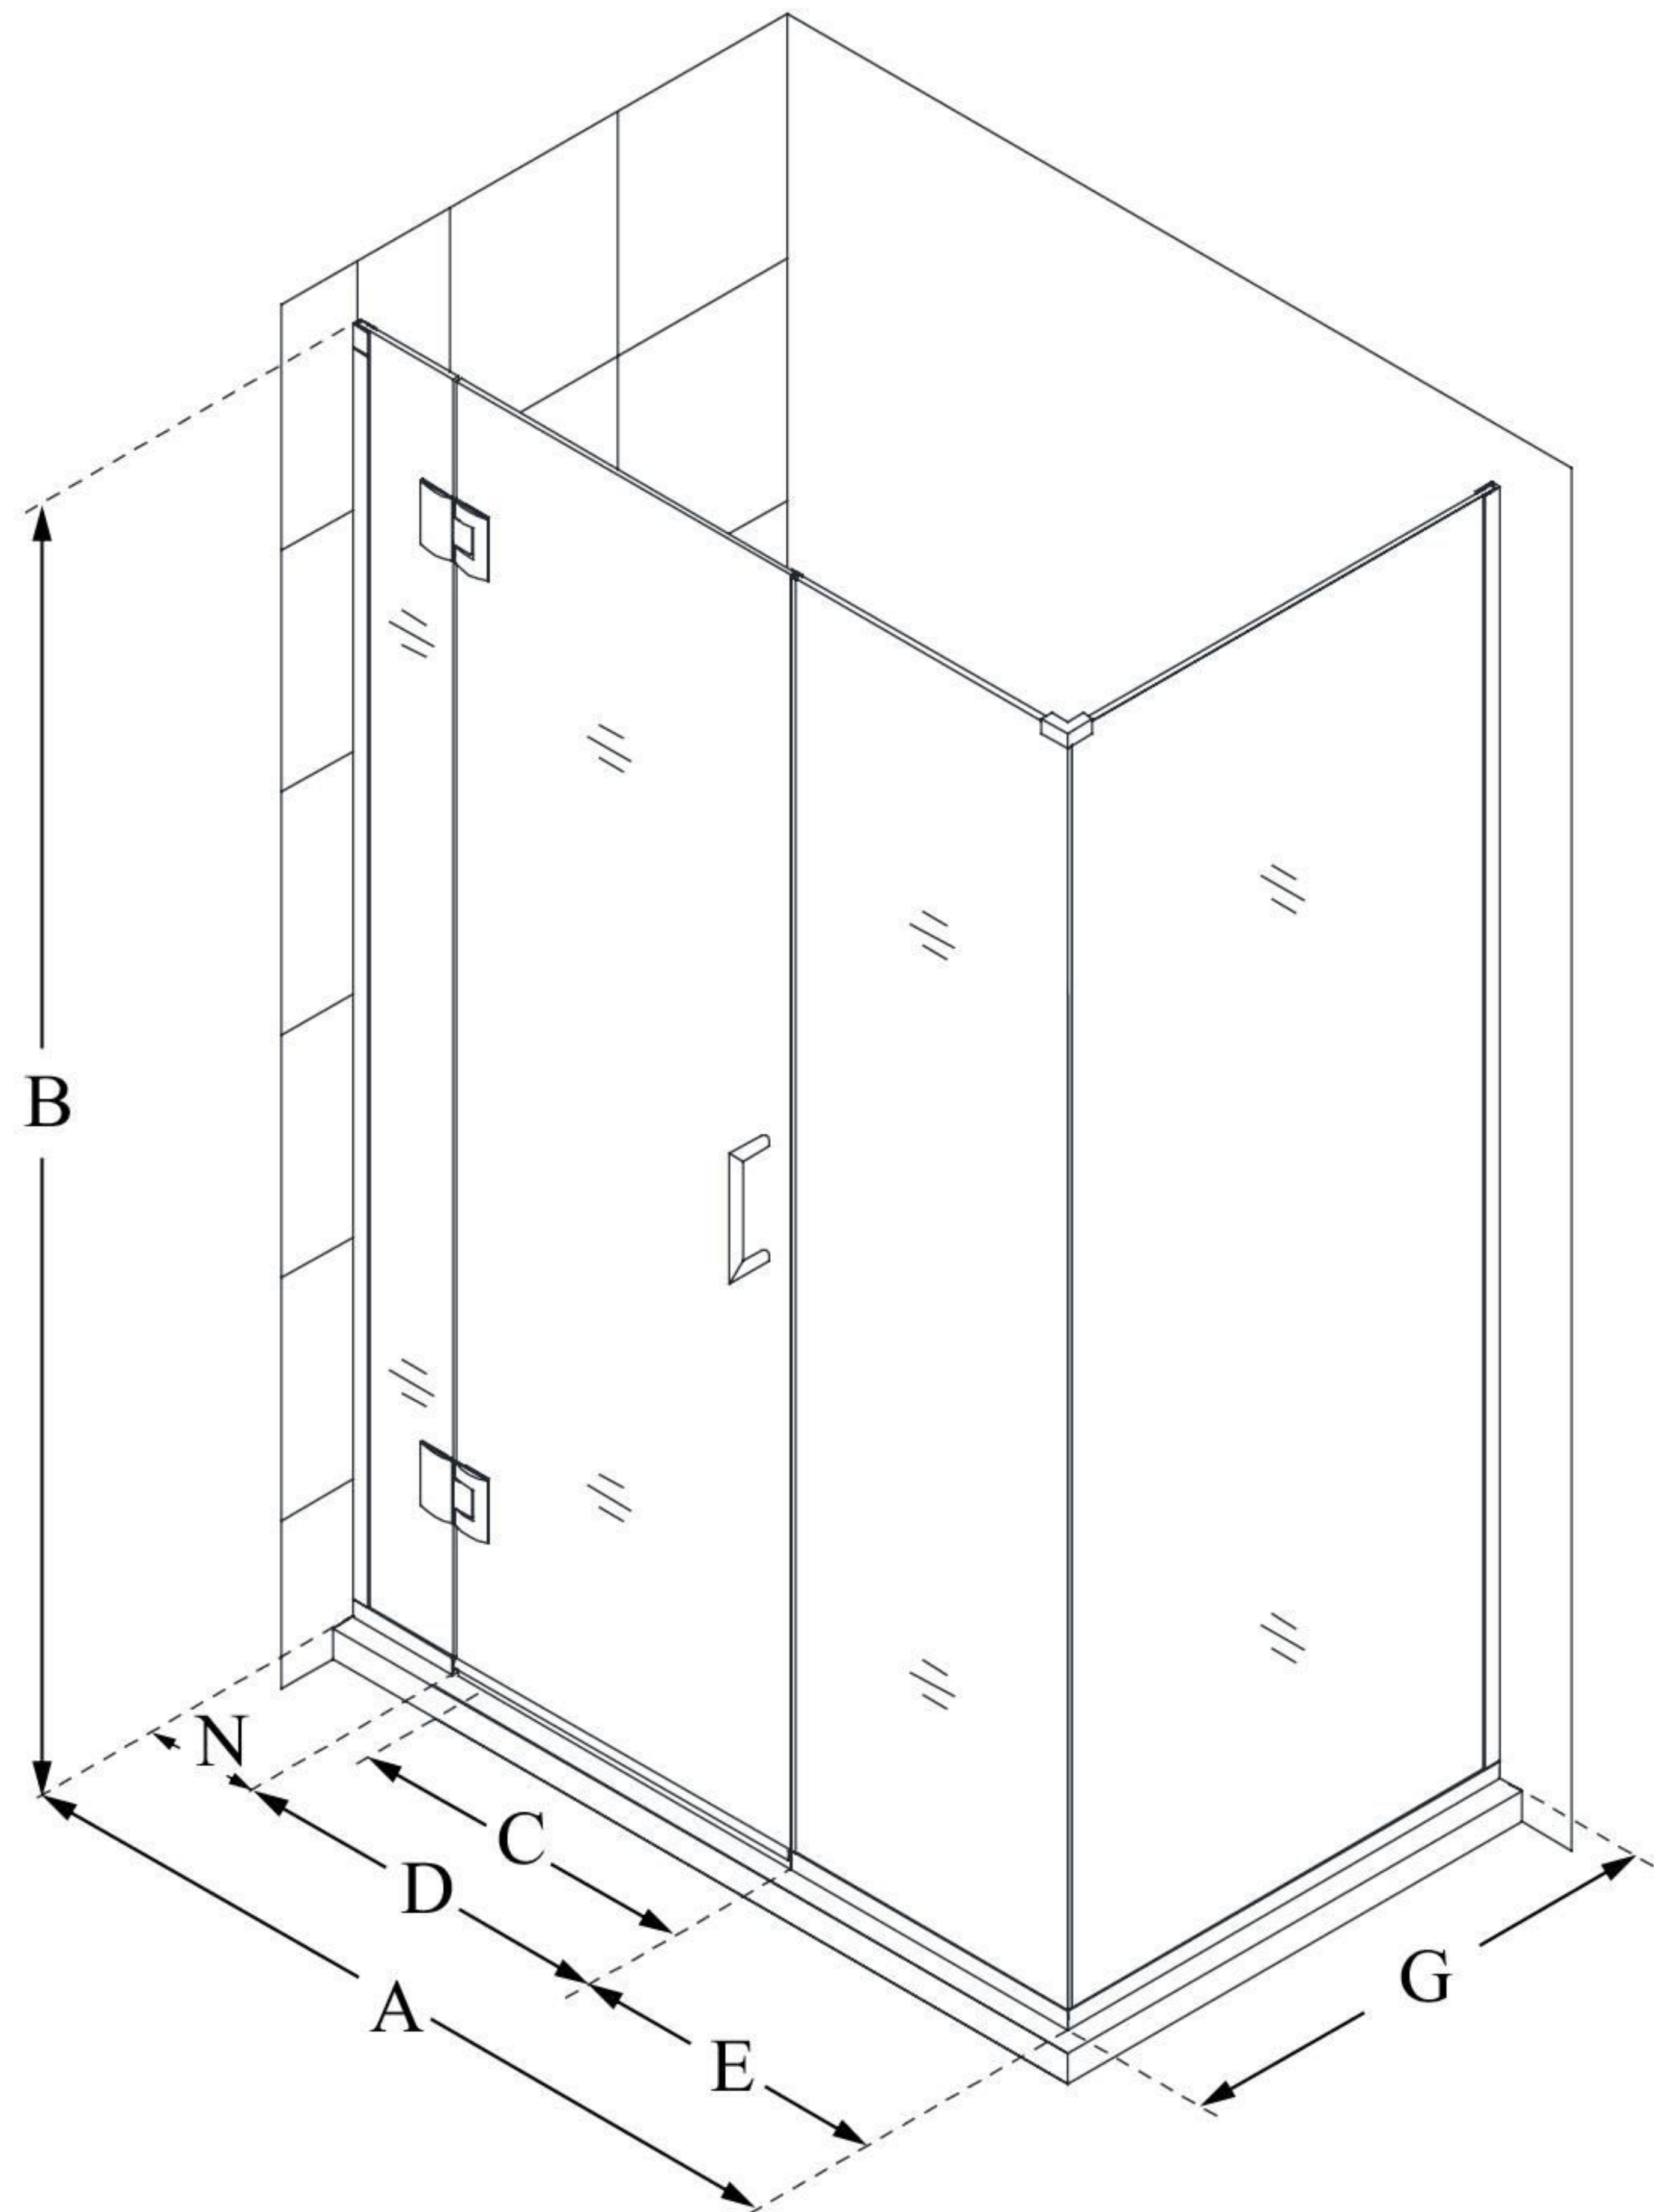

E1280634

UNIDOOR-X

DreamLine Unidoor-X 40" W x 34 3/8" D x 72" H Frameless Hinged Shower Enclosure, Clear Glass

SWING DOOR

CONFIGURATION DIMENSIONS:

A: 40"

MODEL WIDTH

B: 72"

MODEL HEIGHT

C: 27"

ACCESS WIDTH

D: 28"

DOOR WIDTH

E: 6"

INLINE PANEL WIDTH

G: 34 3/8"

RETURN PANEL WIDTH

N: 6"

HINGE PANEL WIDTH

DreamLine reserves the right to update or modify the hardware or materials pictured without prior notice for the purpose of product improvement and customer satisfaction.