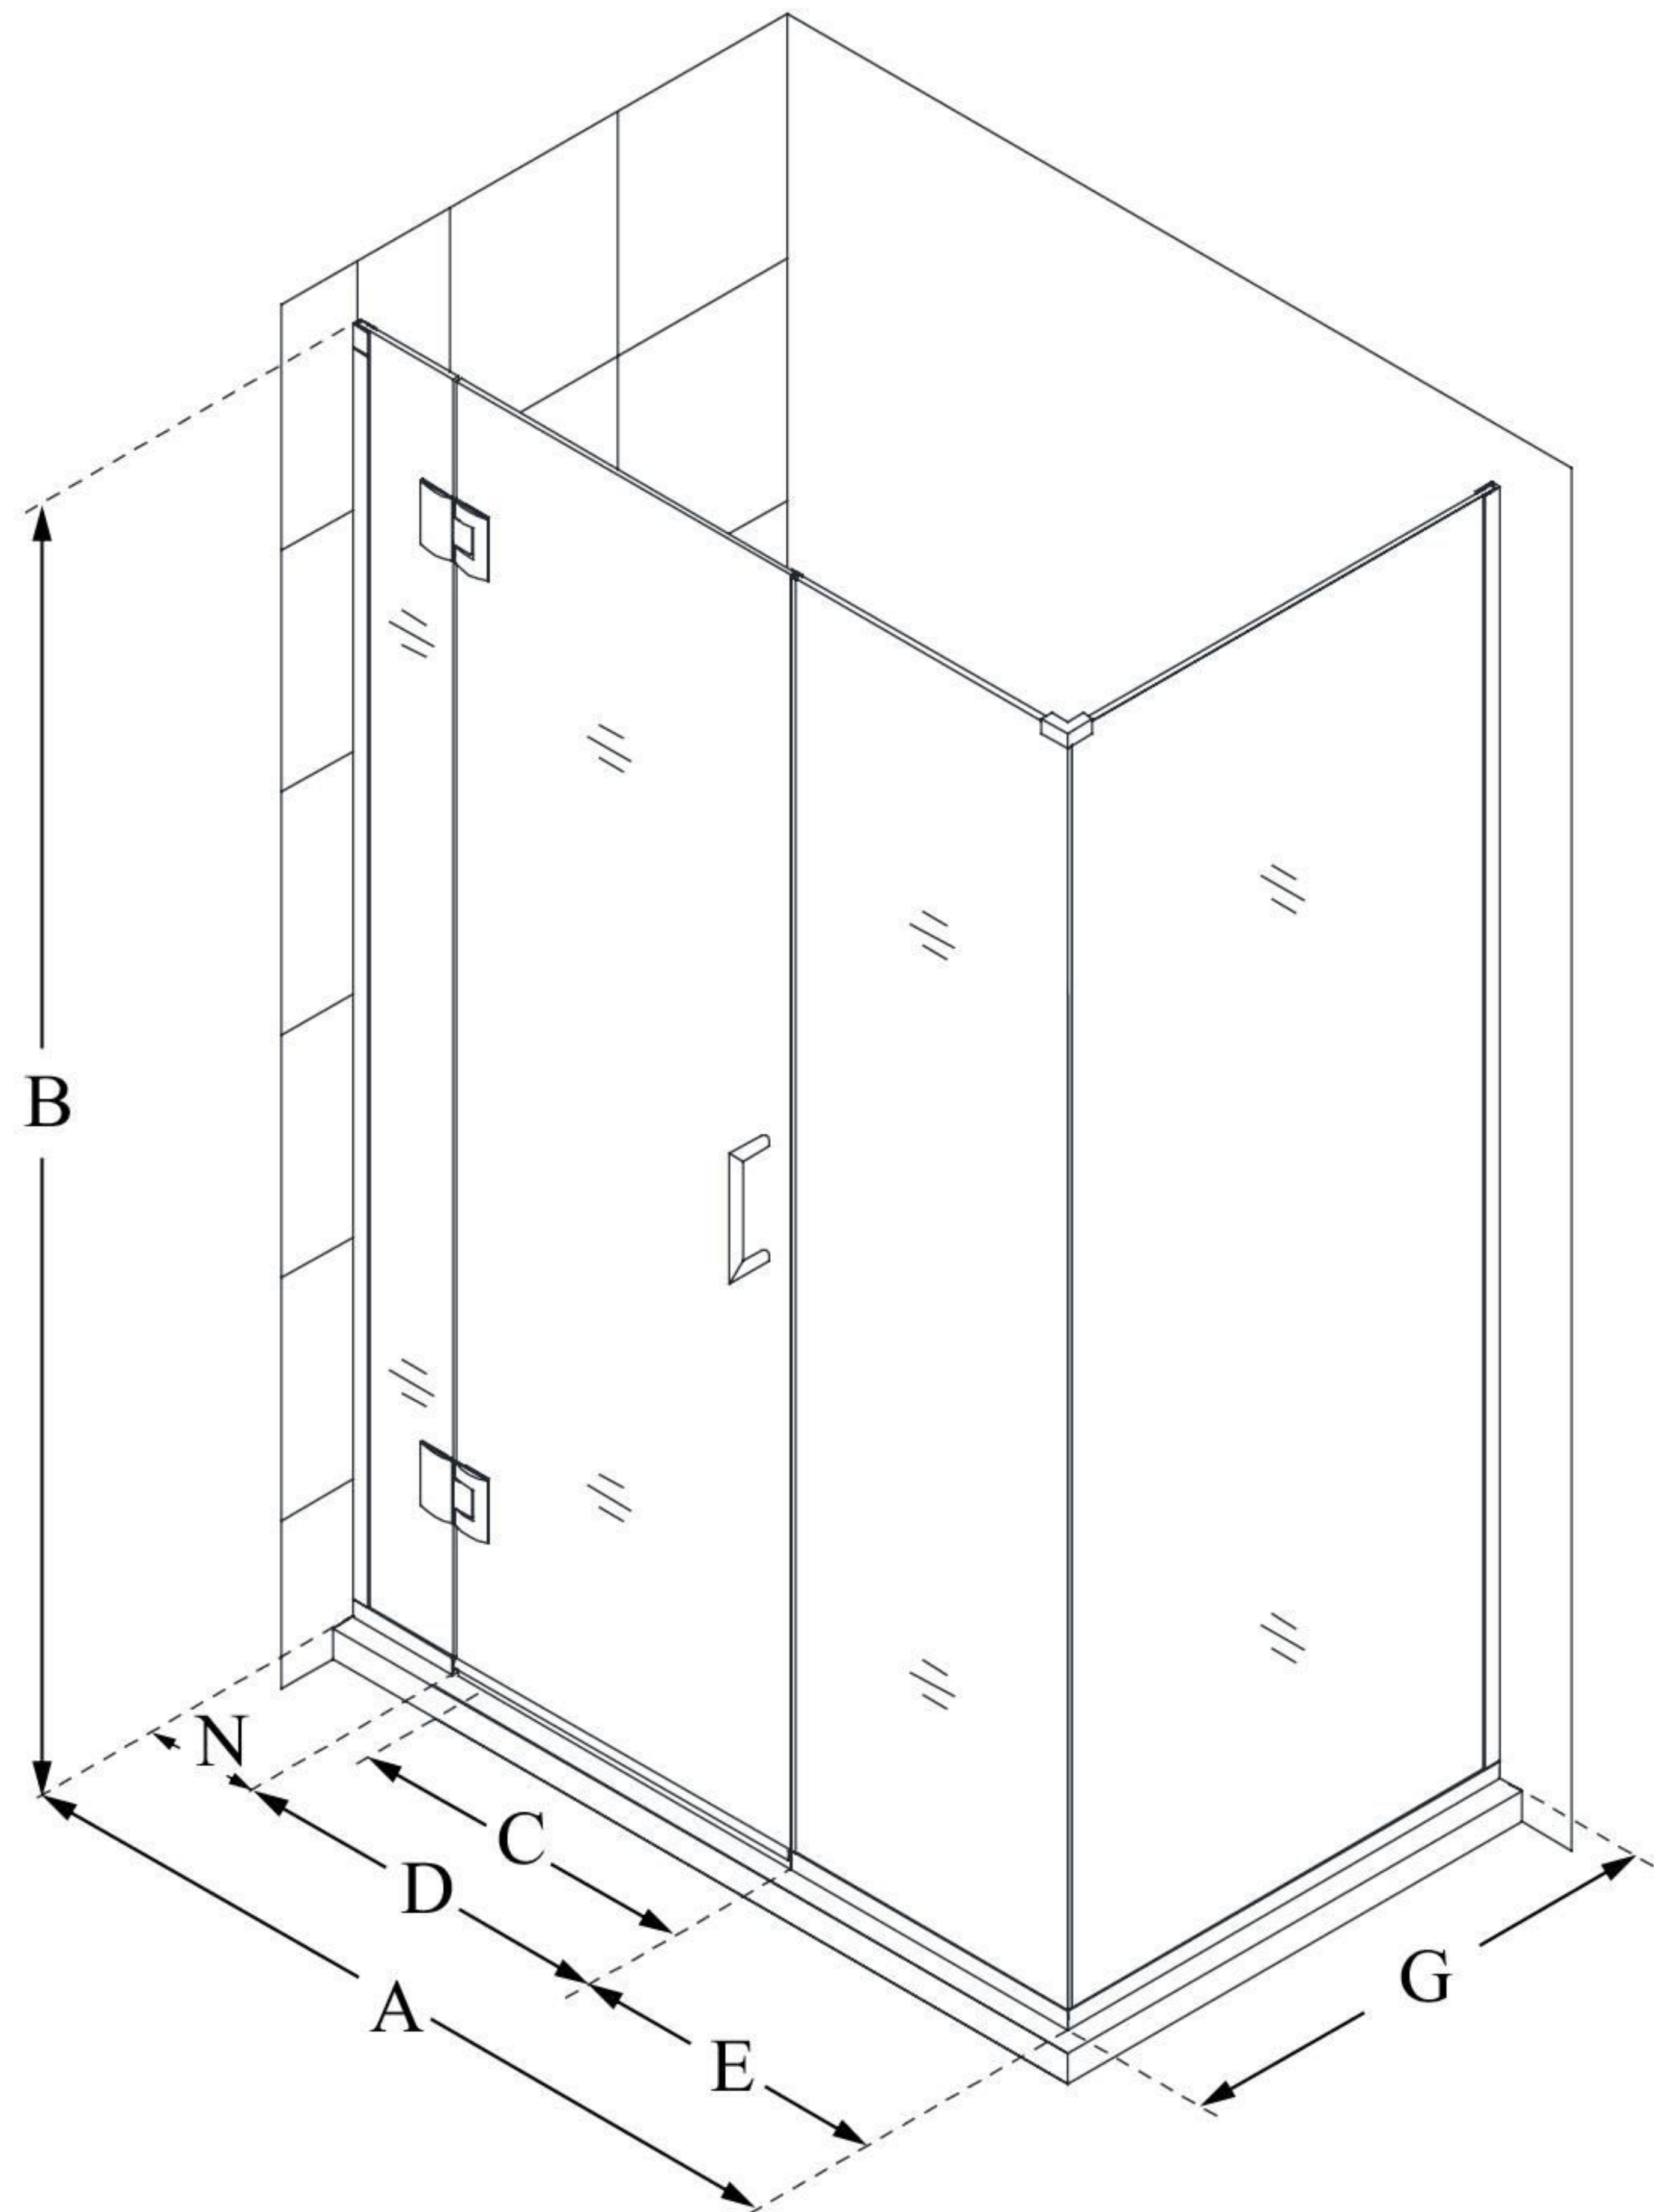

E1261434

UNIDOOR-X

DreamLine Unidoor-X 46" W x 34 3/8" D x 72" H Frameless Hinged Shower Enclosure, Clear Glass

SWING DOOR

CONFIGURATION DIMENSIONS:

A: 46"

MODEL WIDTH

B: 72"

MODEL HEIGHT

C: 25"

ACCESS WIDTH

D: 26"

DOOR WIDTH

E: 14"

INLINE PANEL WIDTH

G: 34 3/8"

RETURN PANEL WIDTH

N: 6"

HINGE PANEL WIDTH

DreamLine reserves the right to update or modify the hardware or materials pictured without prior notice for the purpose of product improvement and customer satisfaction.