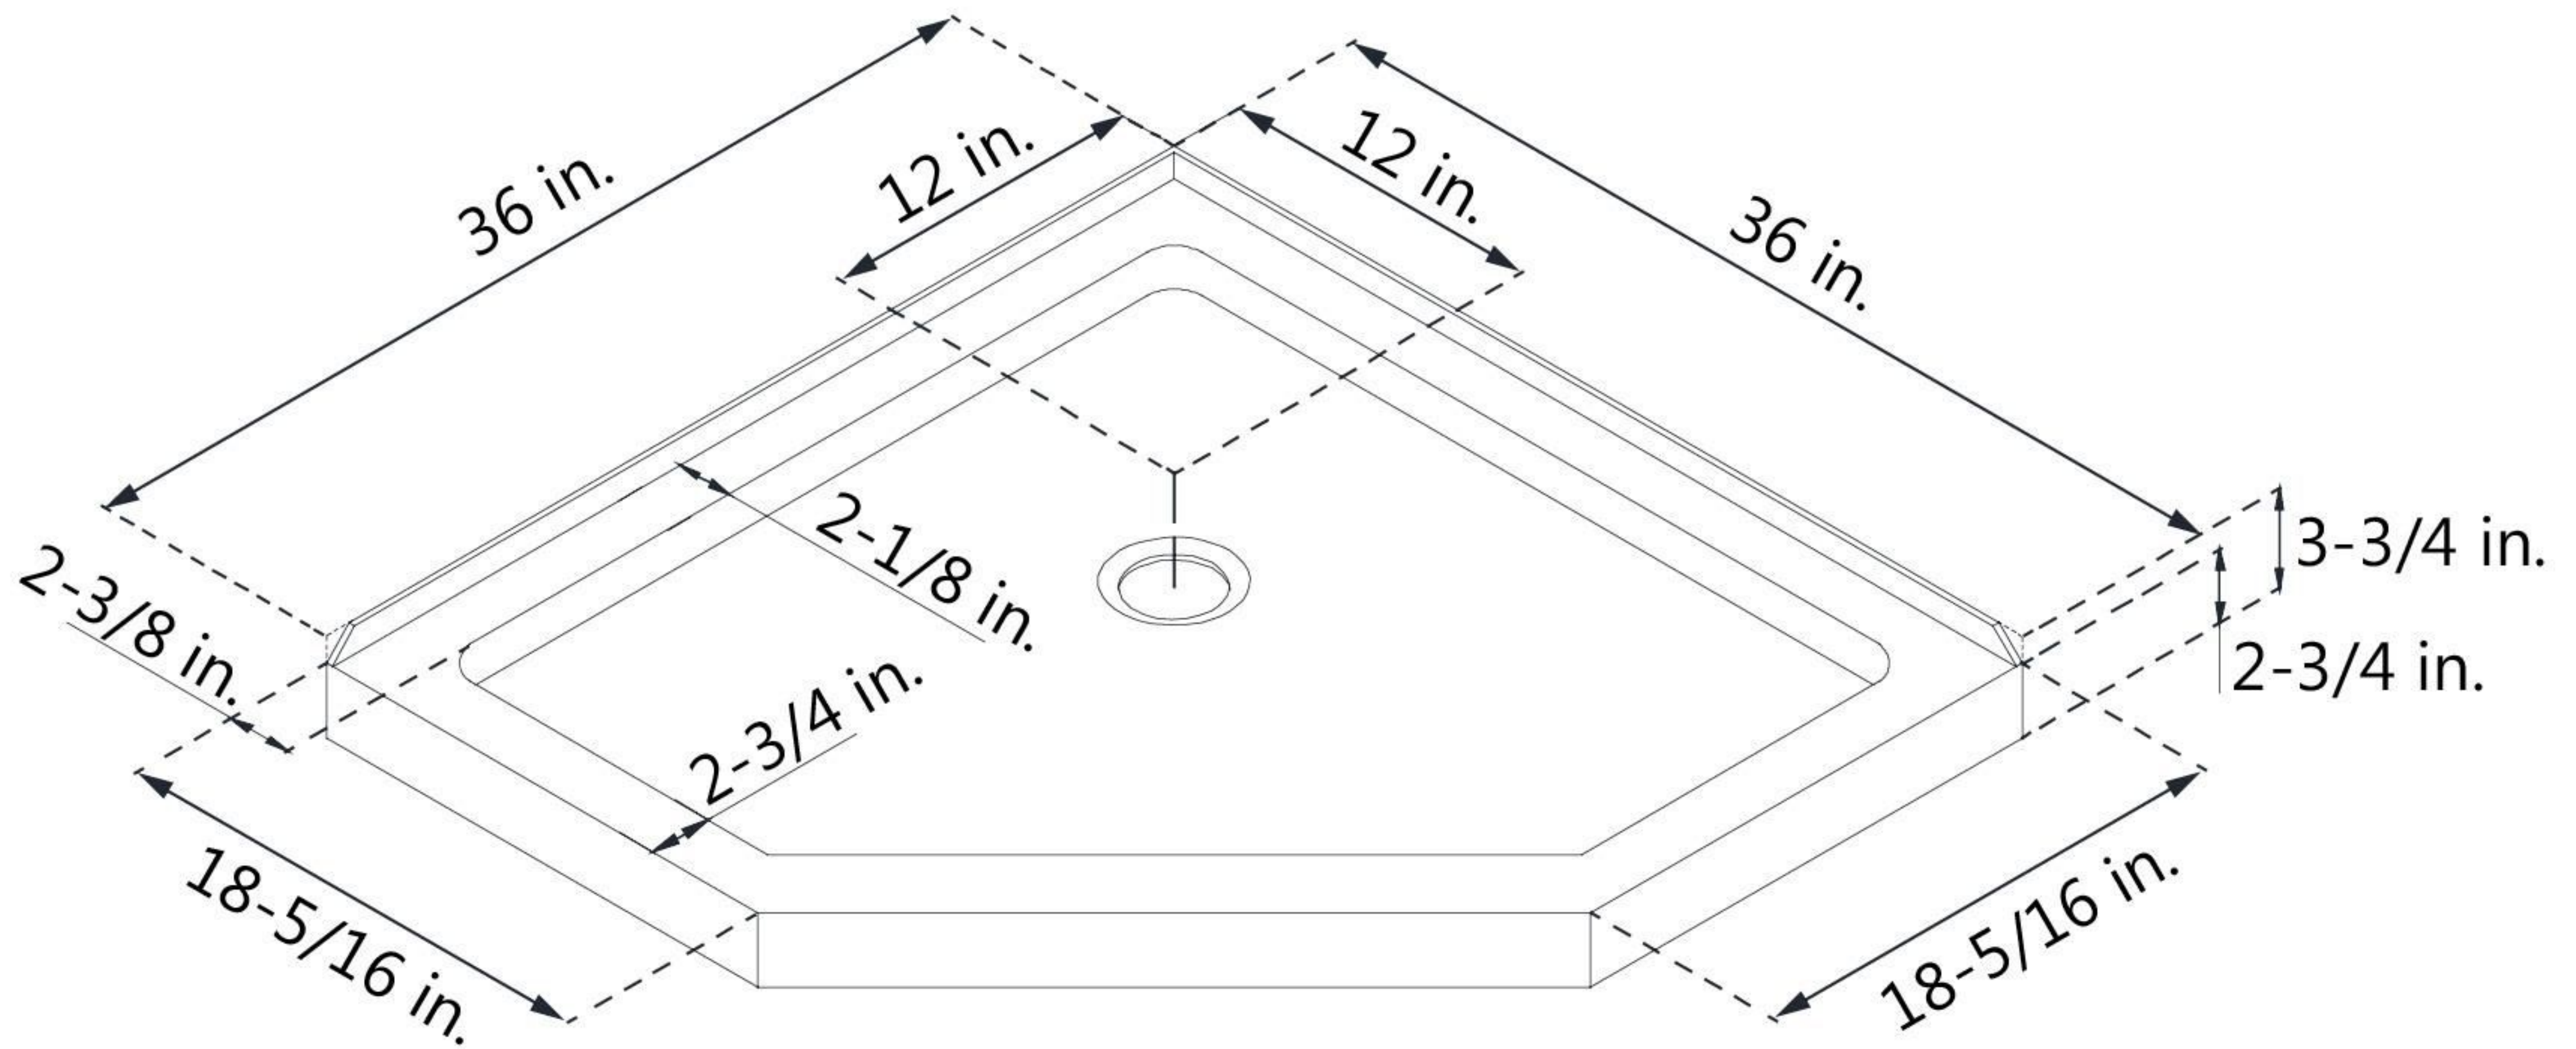

DLT-2036360 SLIMLINE SHOWERBASE NEO ANGLE

CORNER DRAIN

Drain Hole Specs

DreamLine reserves the right to update or modify the hardware or materials pictured without prior notice for the purpose of product improvement and customer satisfaction.