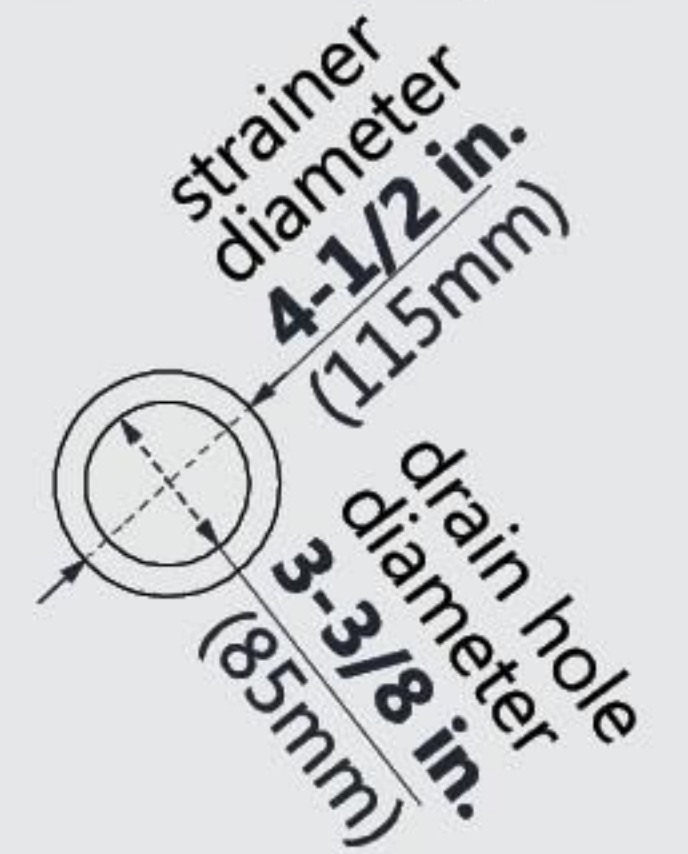

DLT-2036360 SLIMLINE SHOWERBASE NEO ANGLE

CORNER DRAIN

Drain Hole Specs

DreamLine reserves the right to update or modify the hardware or materials pictured without prior notice for the purpose of product improvement and customer satisfaction.