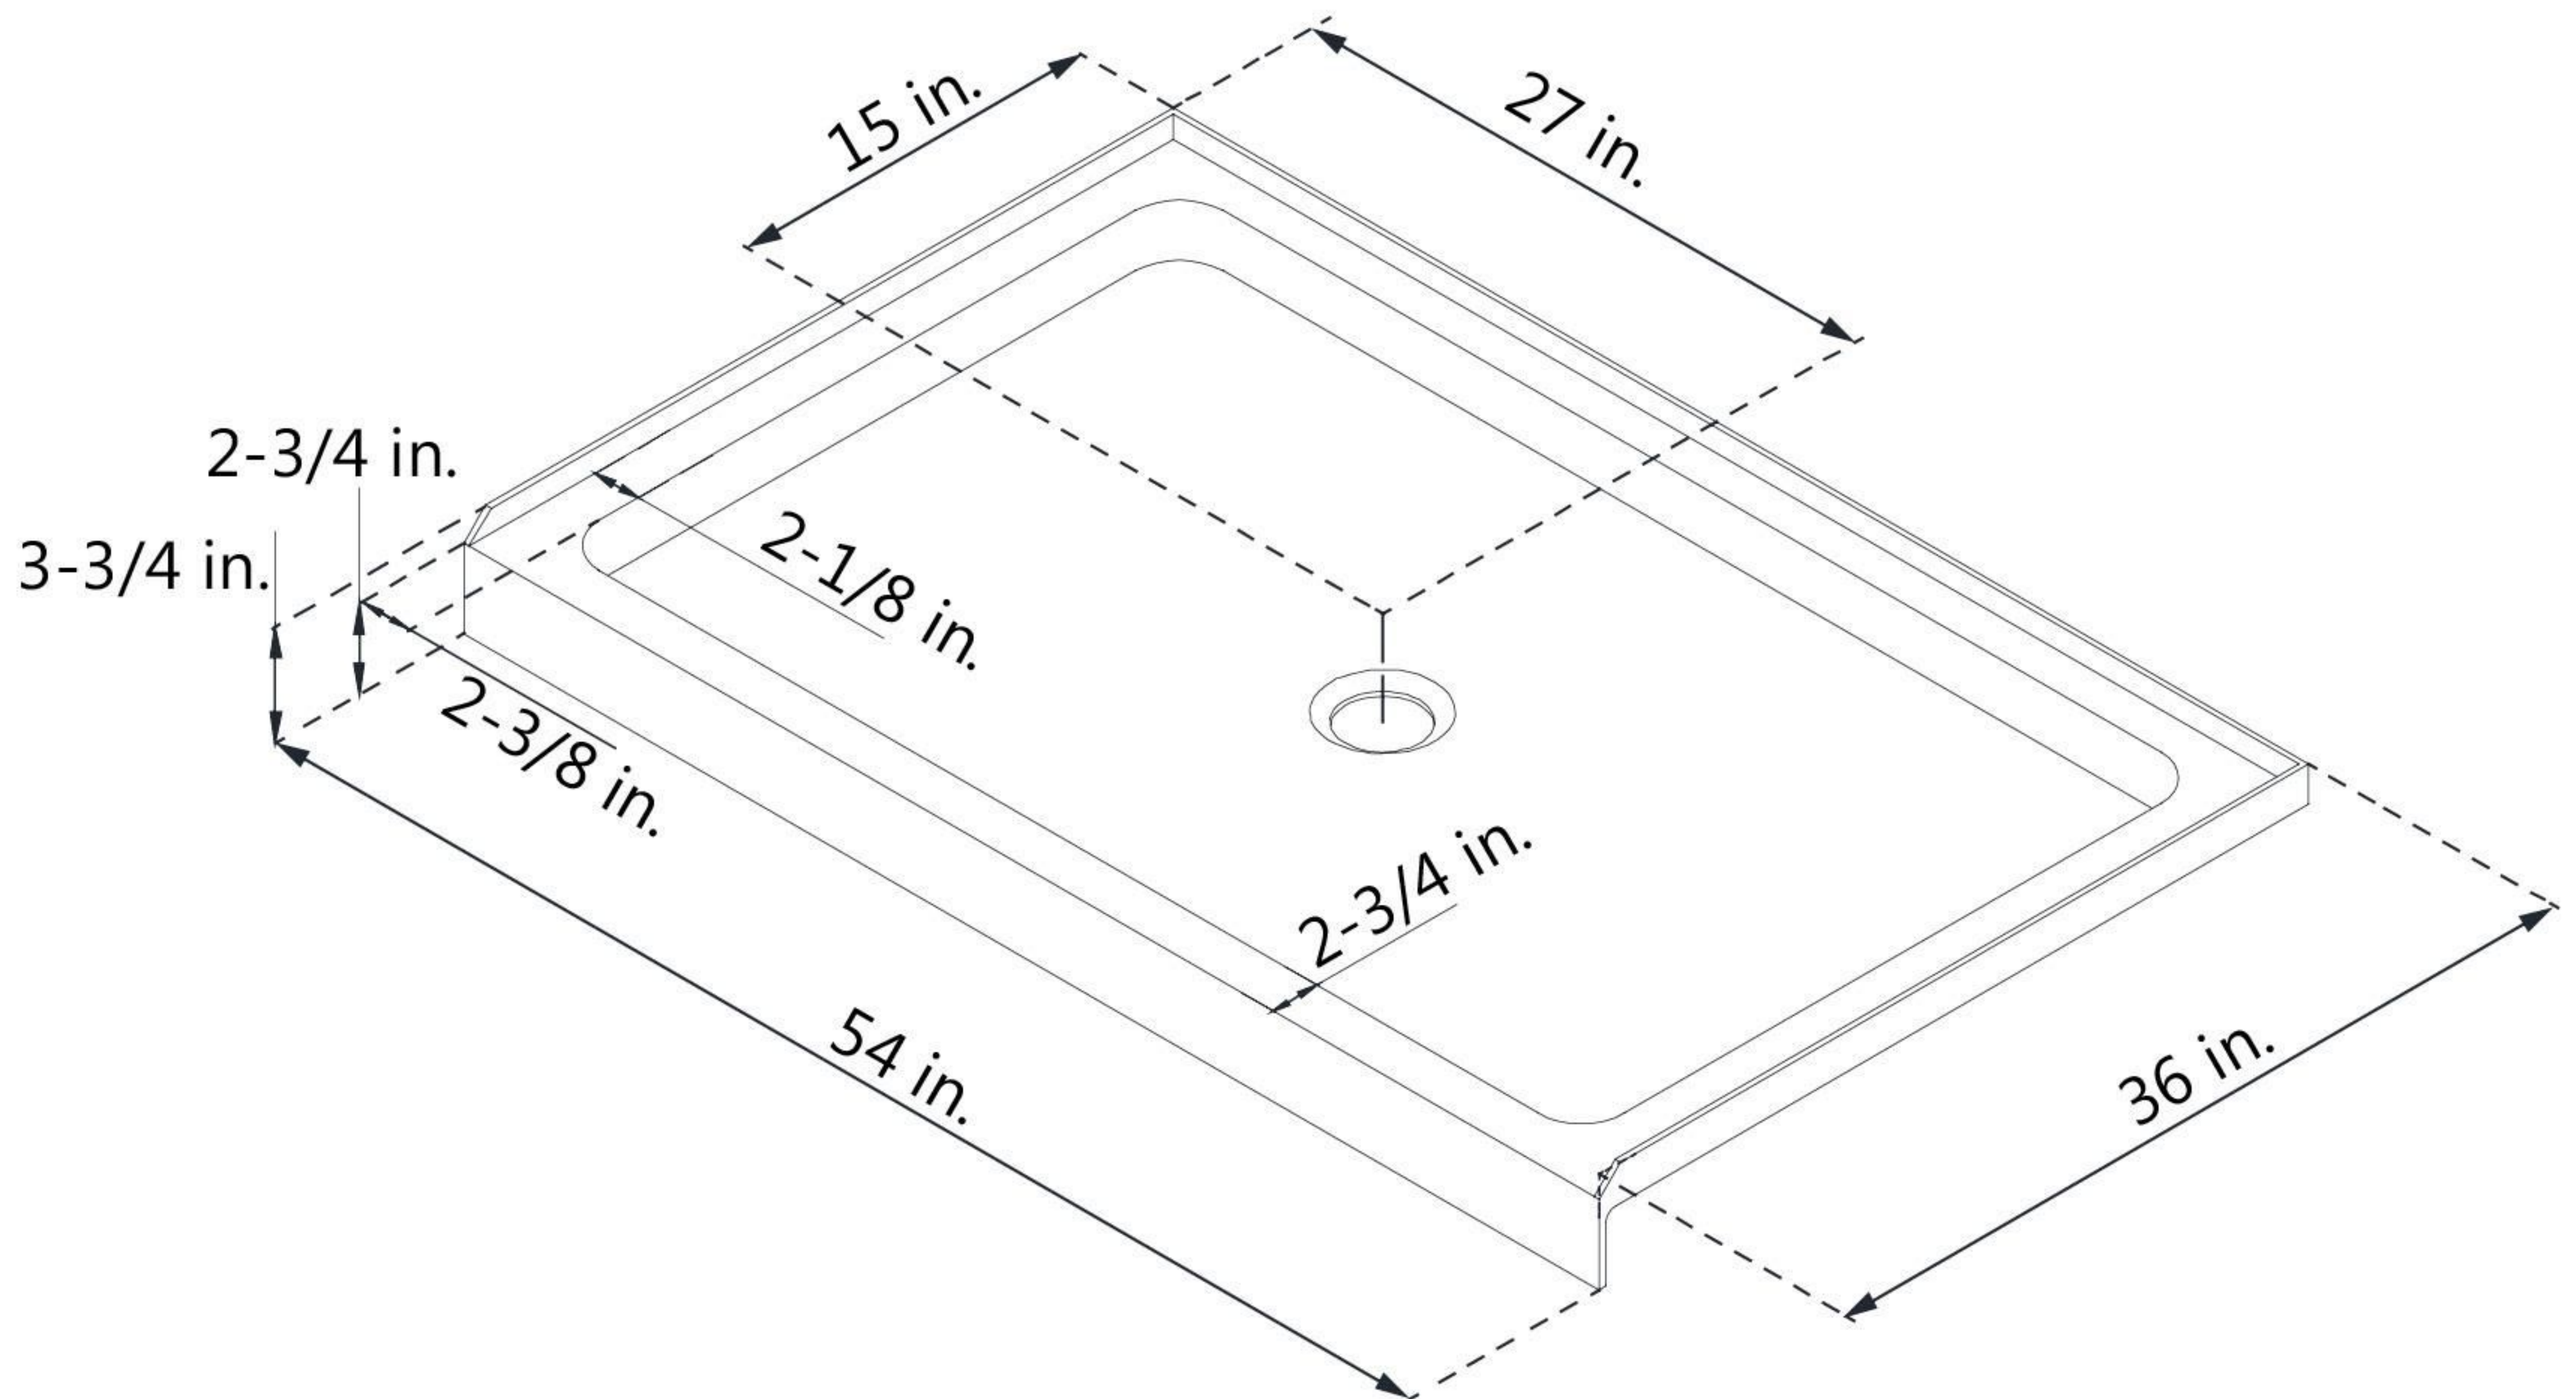

DLT-1136540

SLIMLINE SHOWERBASE

SINGLE THRESHOLD

CENTER DRAIN

Drain Hole Specs

DreamLine reserves the right to update or modify the hardware or materials pictured without prior notice for the purpose of product improvement and customer satisfaction.