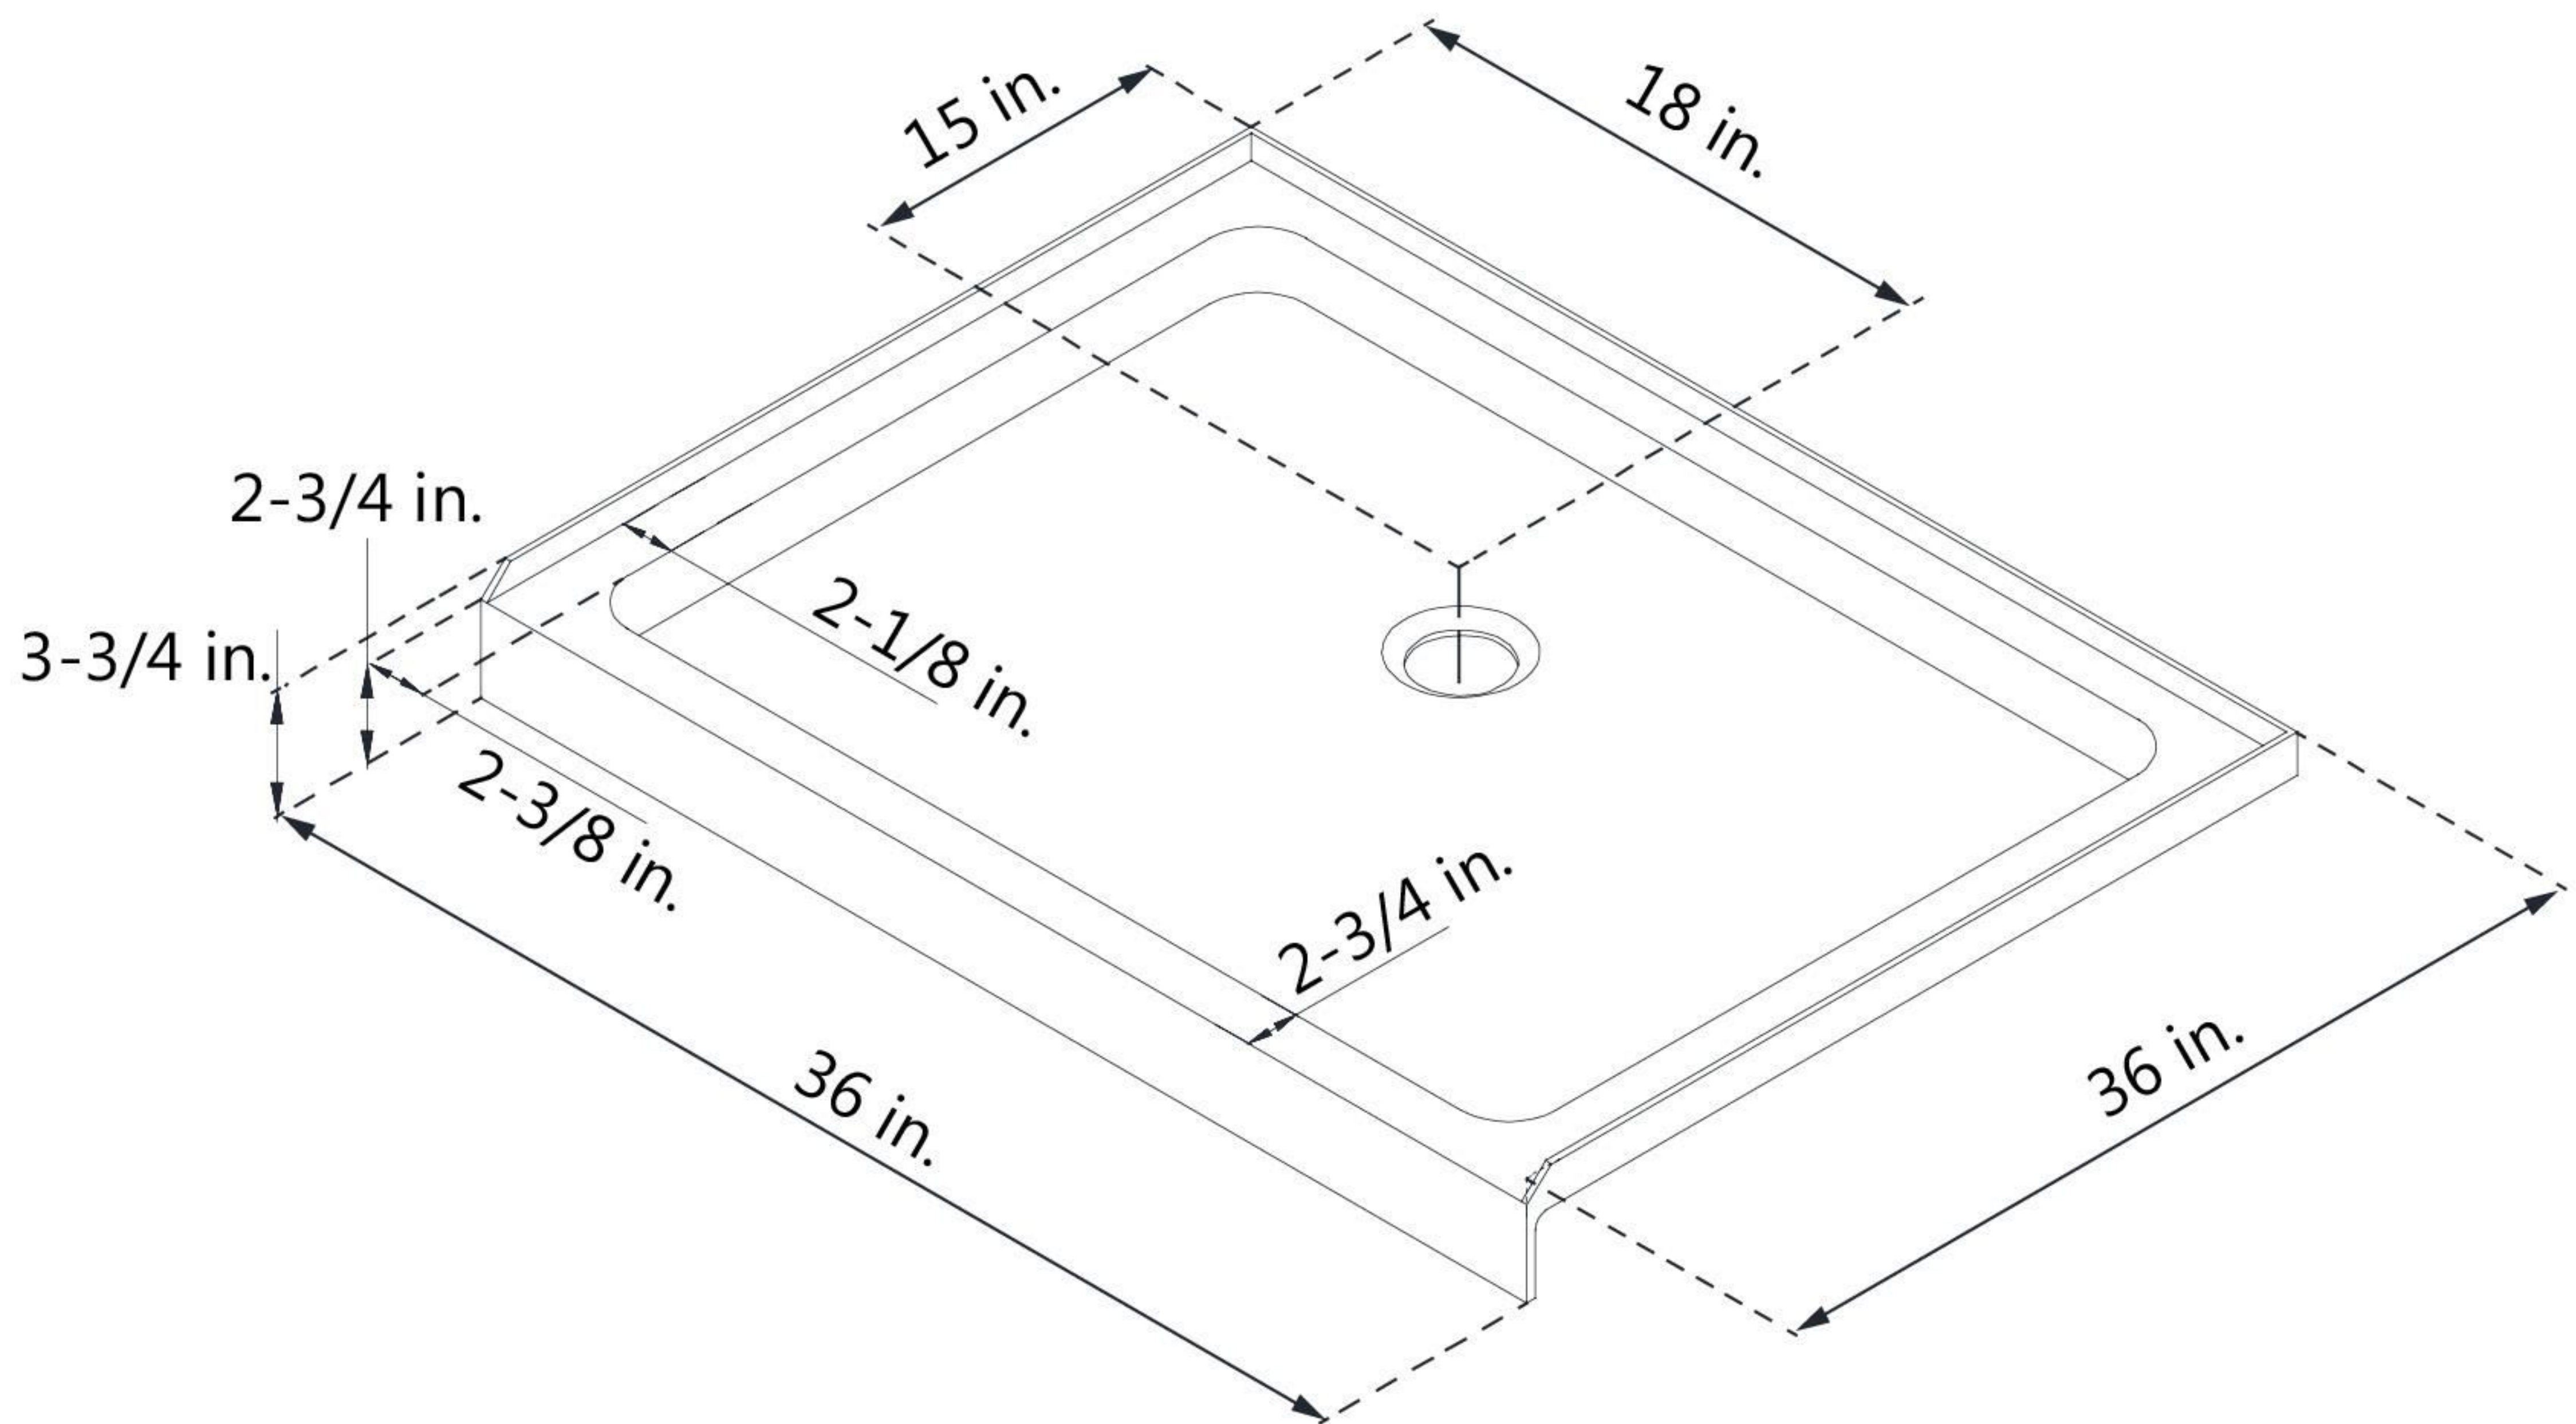

DLT-1136360

SLIMLINE SHOWERBASE

SINGLE THRESHOLD

CENTER DRAIN

Drain Hole Specs

DreamLine reserves the right to update or modify the hardware or materials pictured without prior notice for the purpose of product improvement and customer satisfaction.