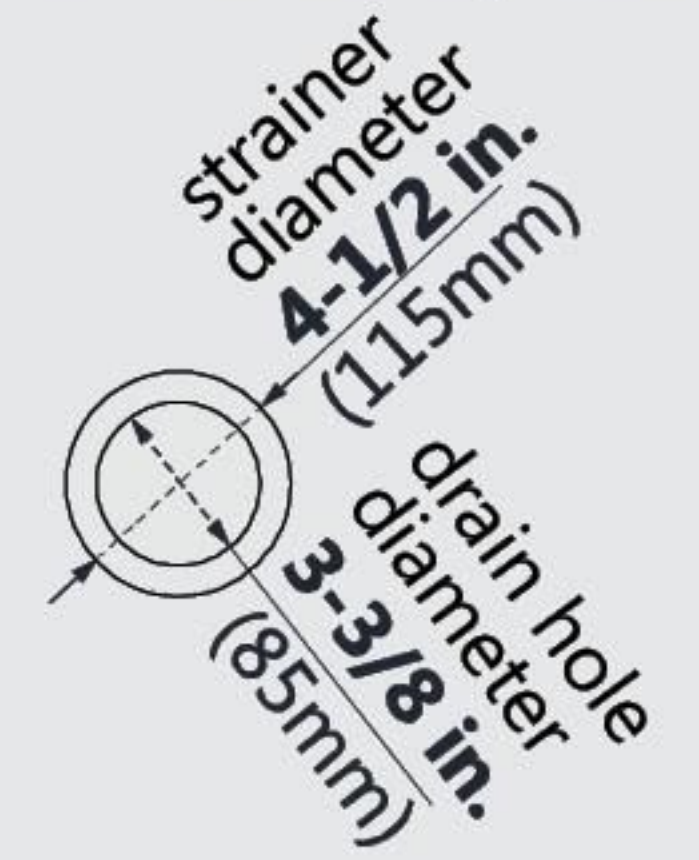

DLT-1136360

SLIMLINE SHOWERBASE

SINGLE THRESHOLD

CENTER DRAIN

Drain Hole Specs

DreamLine reserves the right to update or modify the hardware or materials pictured without prior notice for the purpose of product improvement and customer satisfaction.