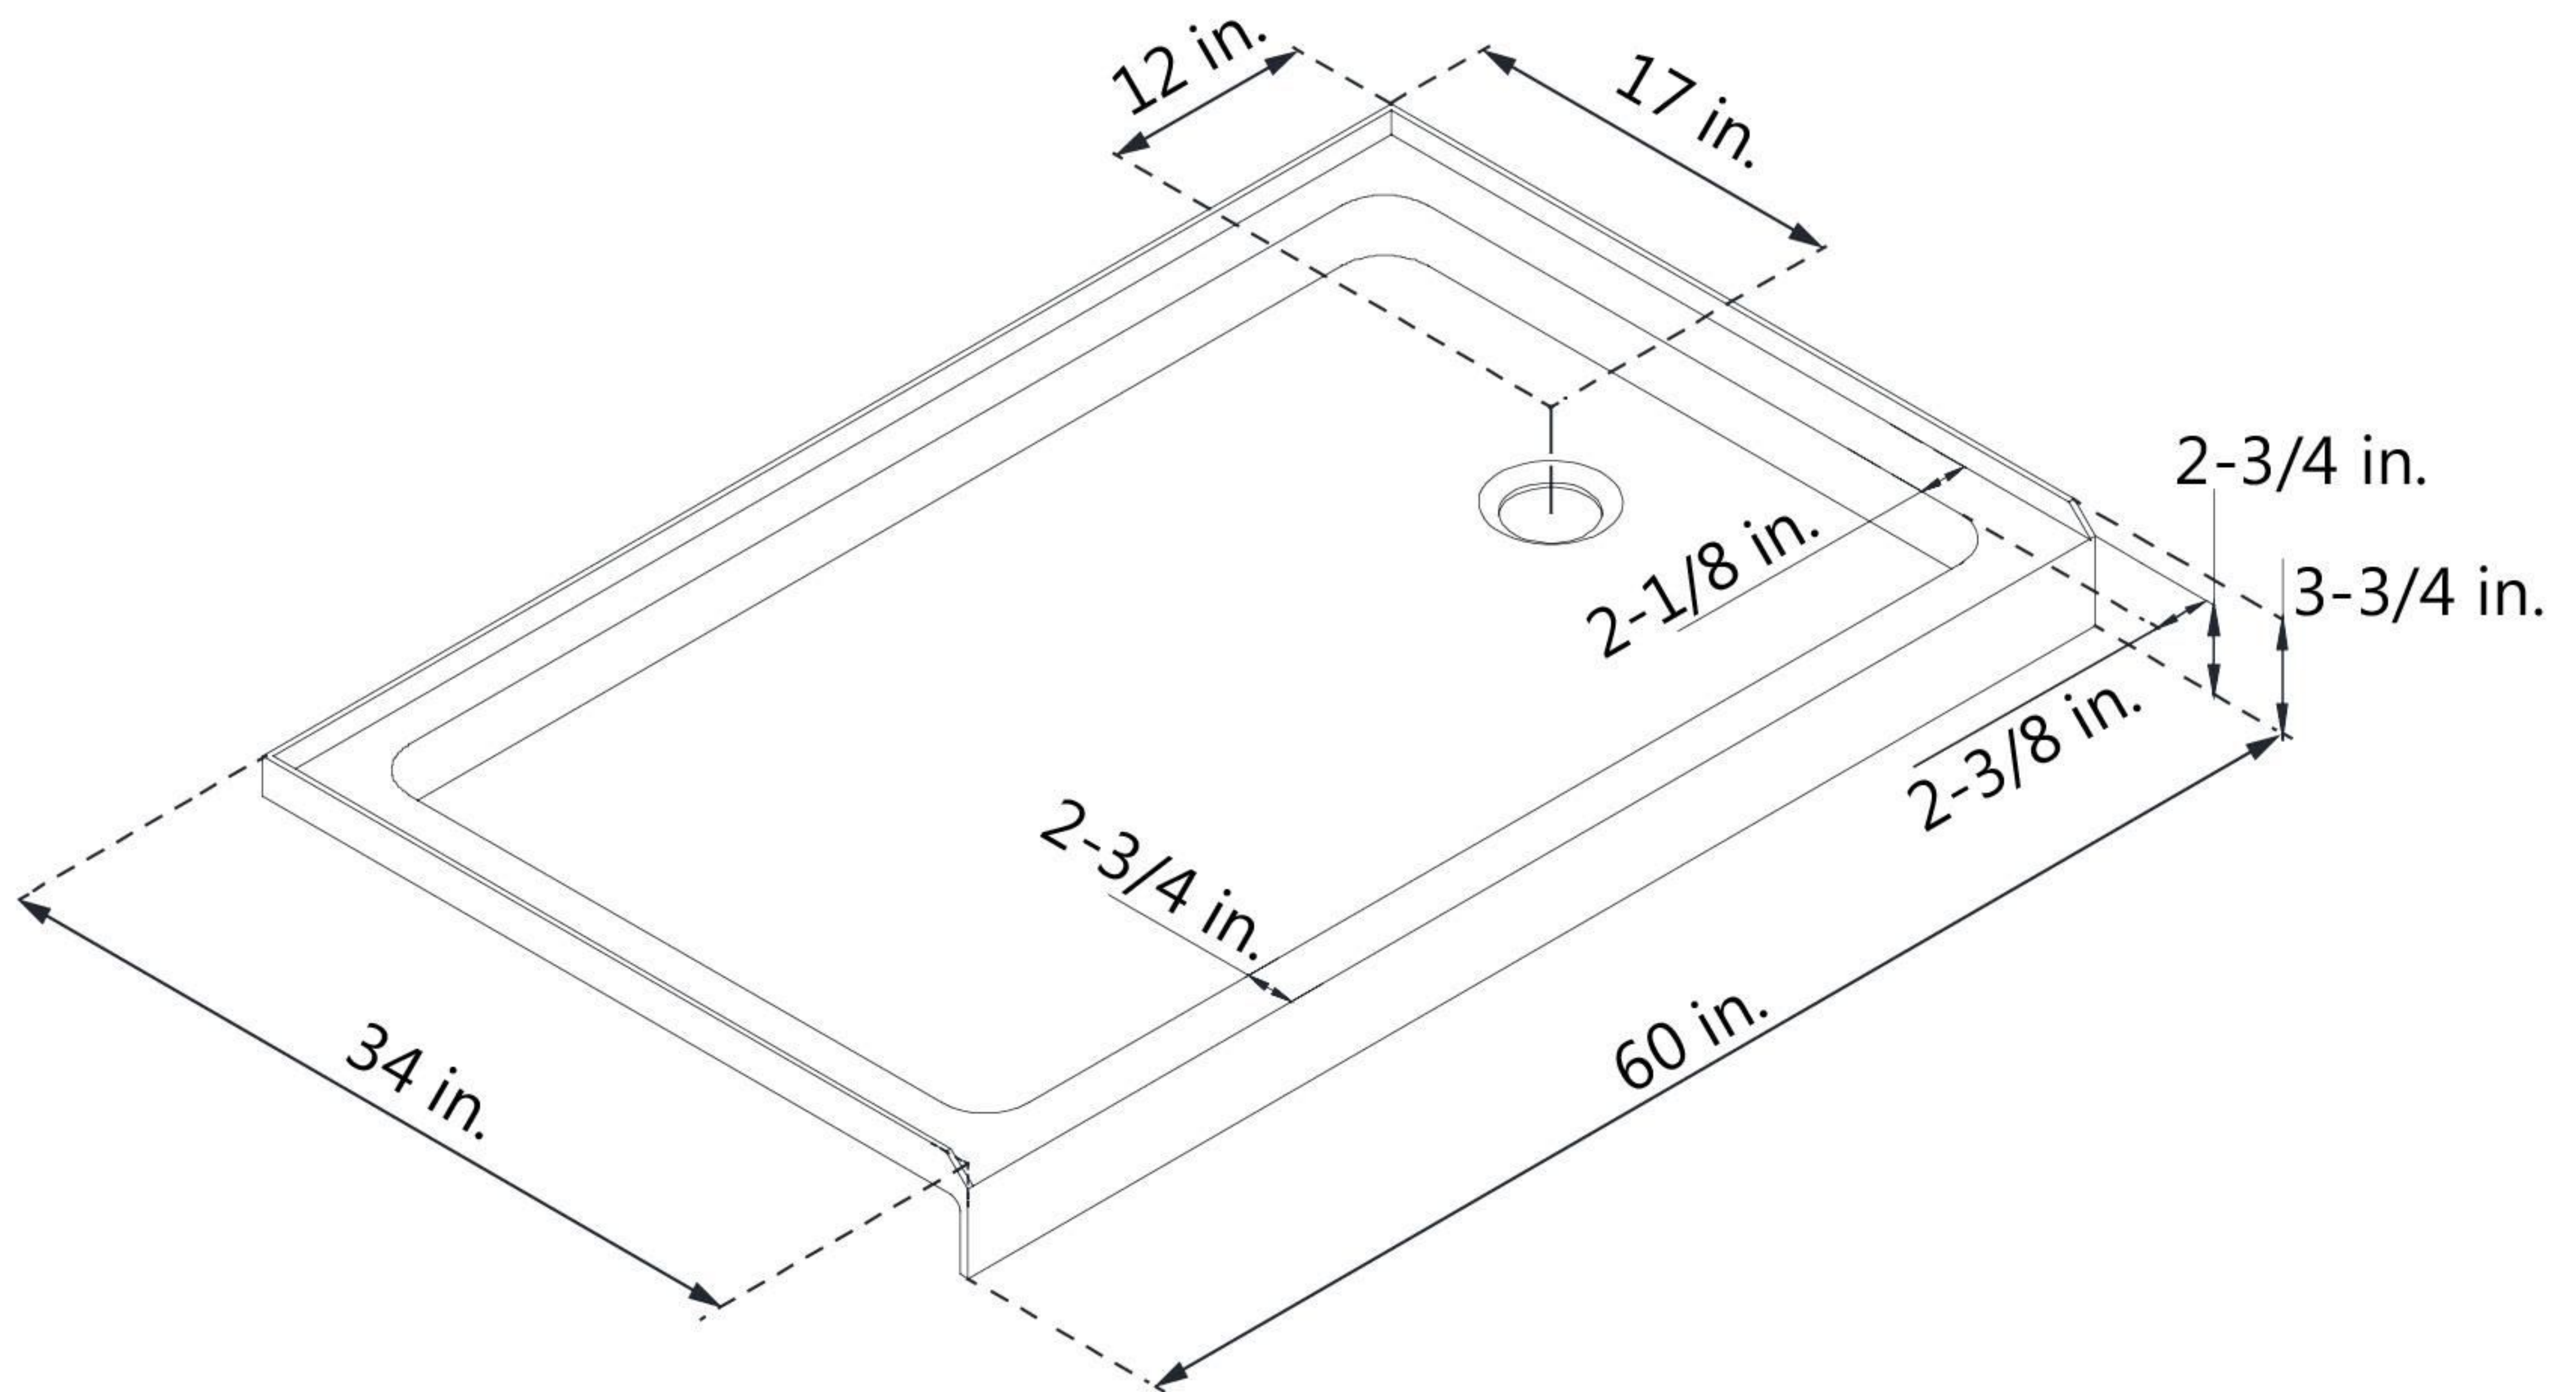

DLT-1134602

SLIMLINE SHOWERBASE

SINGLE THRESHOLD

RIGHT DRAIN

Drain Hole Specs

DreamLine reserves the right to update or modify the hardware or materials pictured without prior notice for the purpose of product improvement and customer satisfaction.