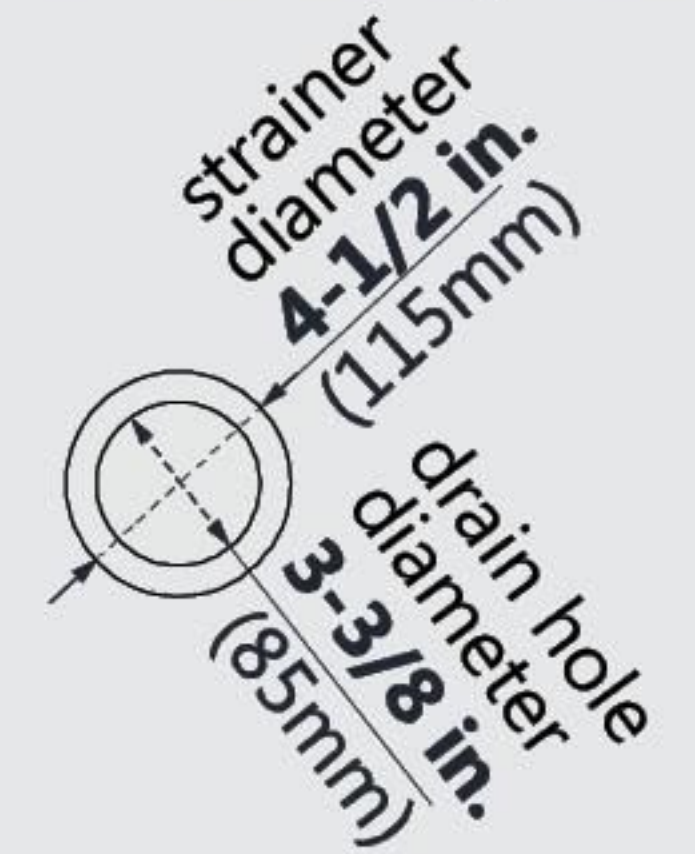

DLT-1134602

SLIMLINE SHOWERBASE

SINGLE THRESHOLD

RIGHT DRAIN

Drain Hole Specs

DreamLine reserves the right to update or modify the hardware or materials pictured without prior notice for the purpose of product improvement and customer satisfaction.