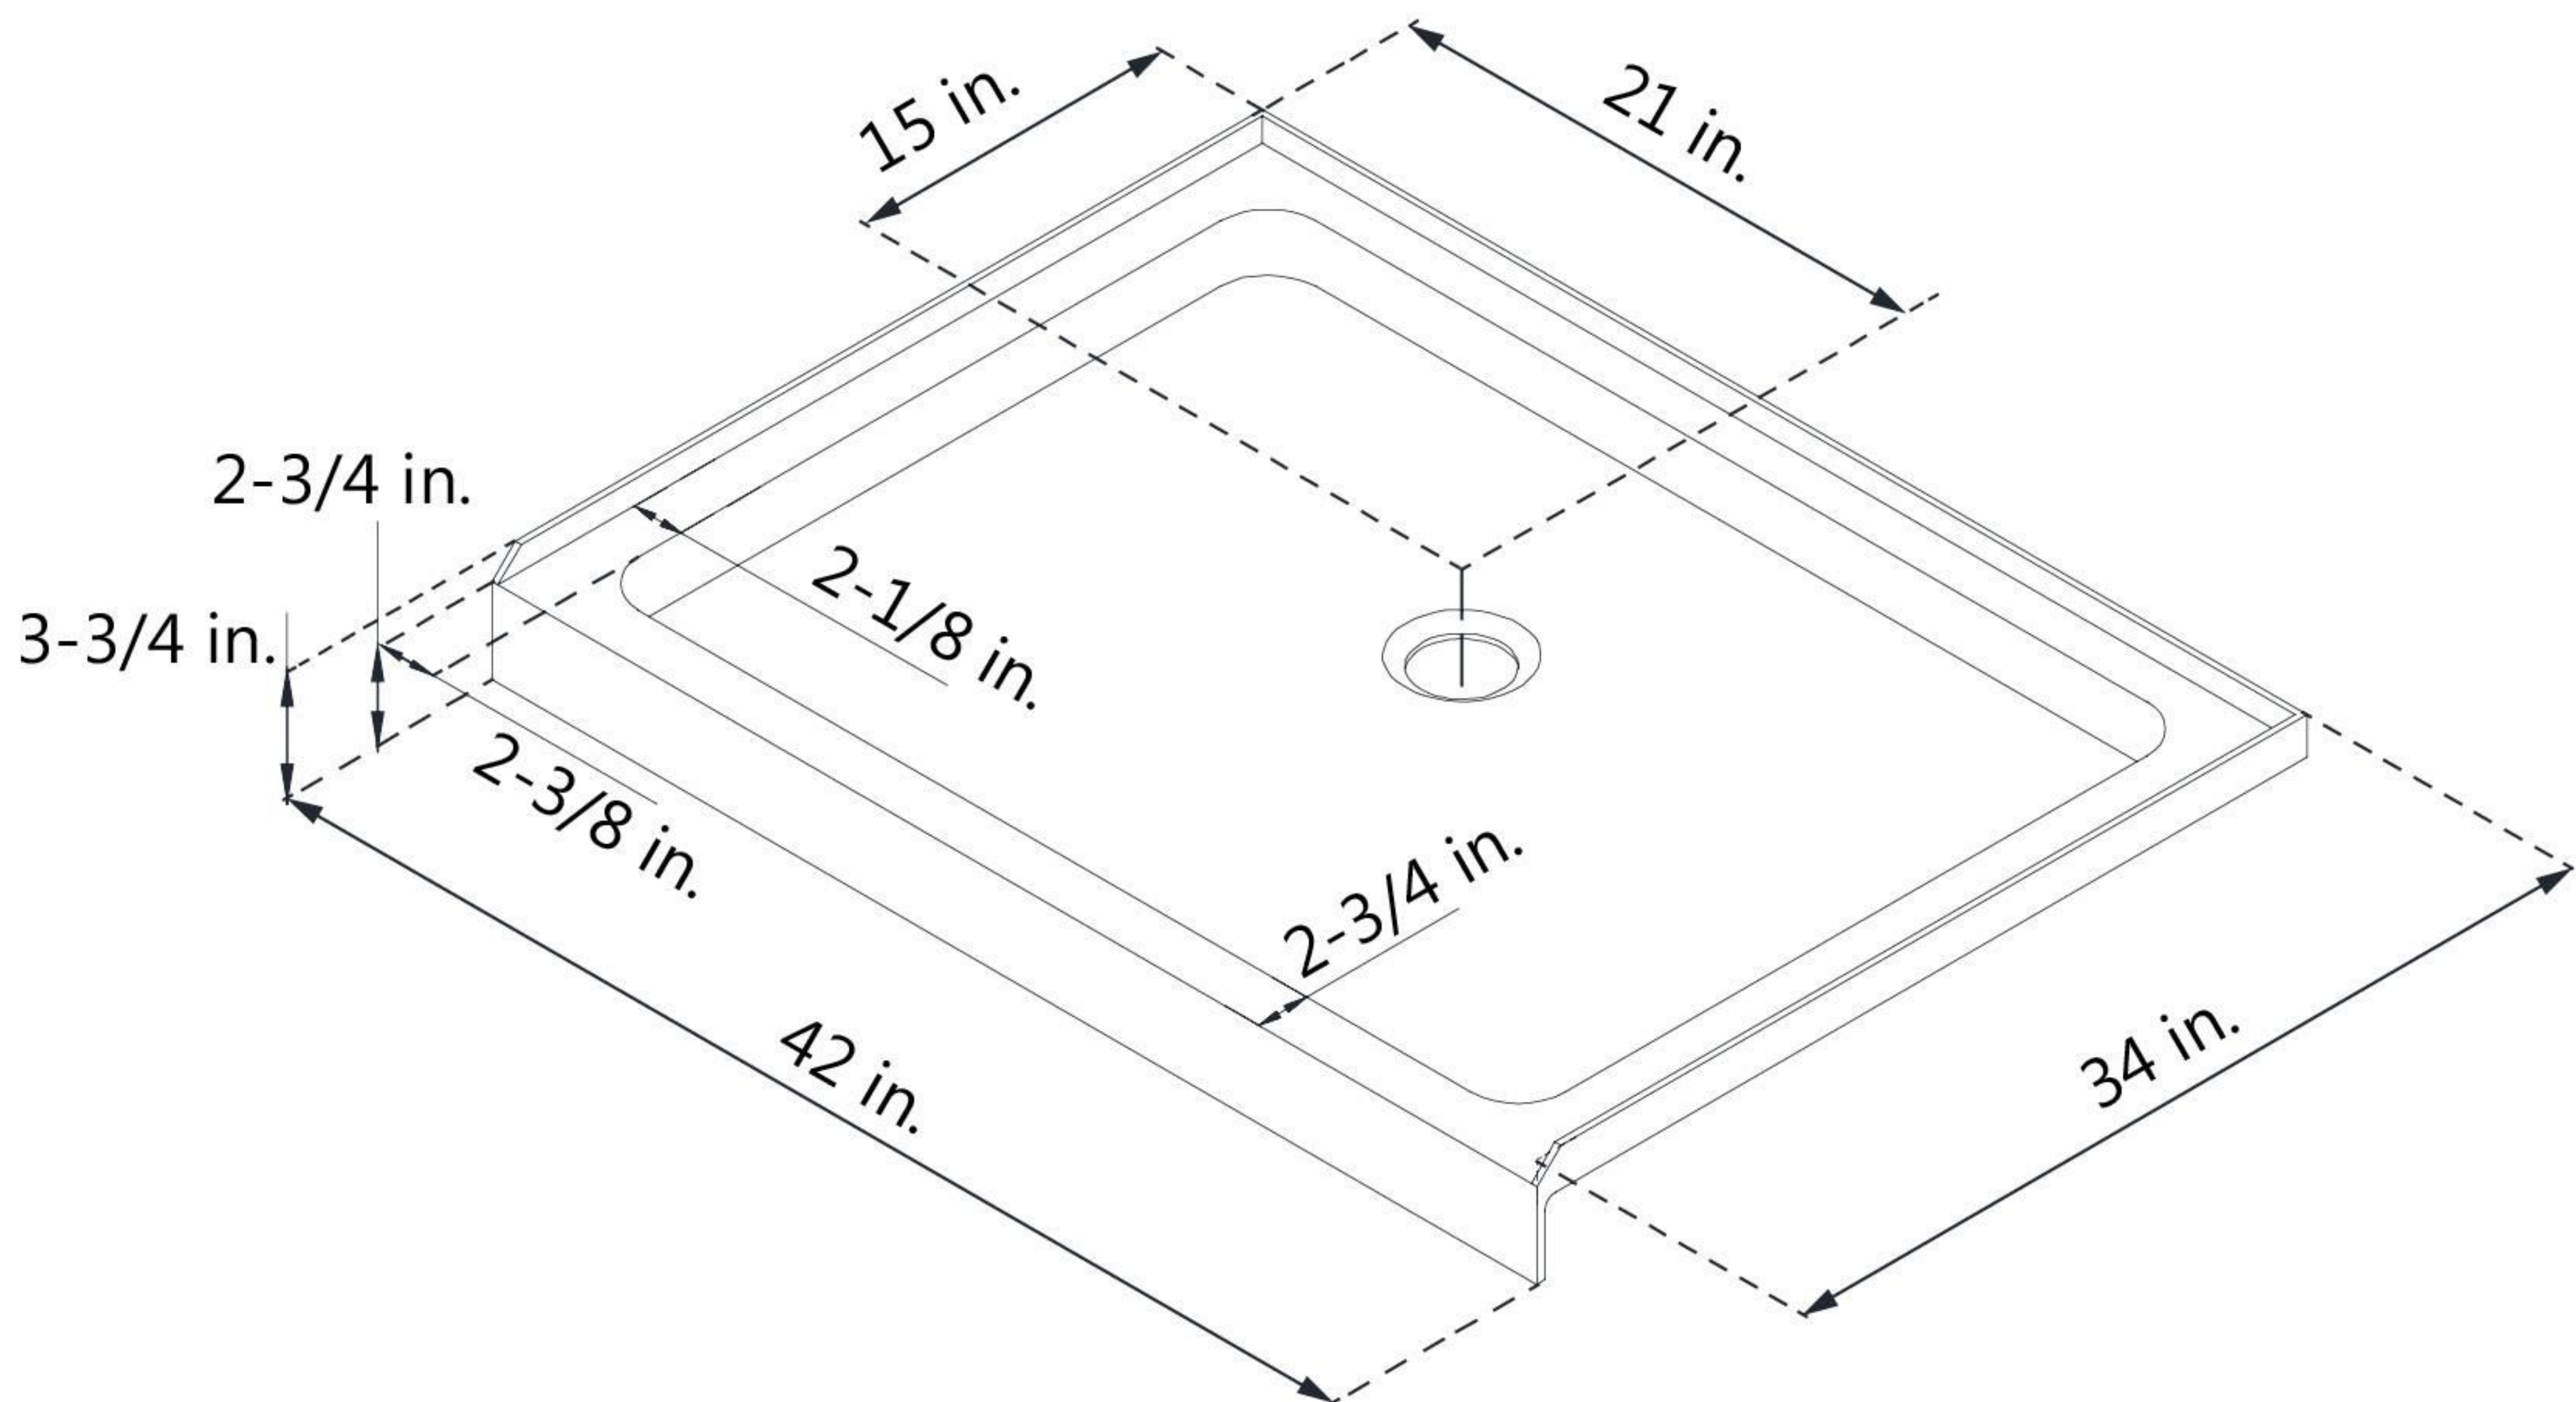

DLT-1134420 SLIMLINE SHOWERBASE SINGLE THRESHOLD

CENTER DRAIN

Drain Hole Specs

DreamLine reserves the right to update or modify the hardware or materials pictured without prior notice for the purpose of product improvement and customer satisfaction.