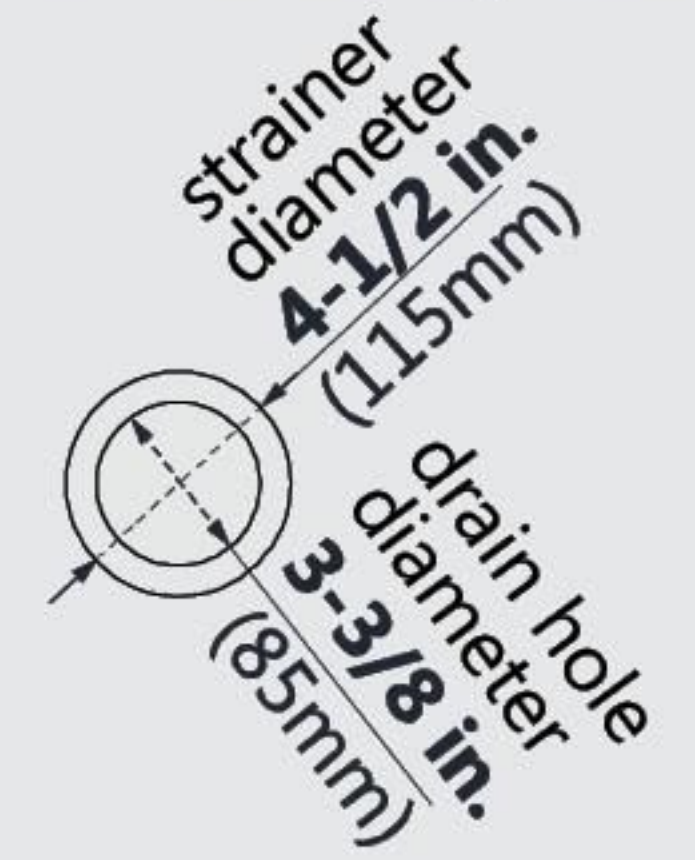

DLT-1134420 SLIMLINE SHOWERBASE SINGLE THRESHOLD

CENTER DRAIN

Drain Hole Specs

DreamLine reserves the right to update or modify the hardware or materials pictured without prior notice for the purpose of product improvement and customer satisfaction.