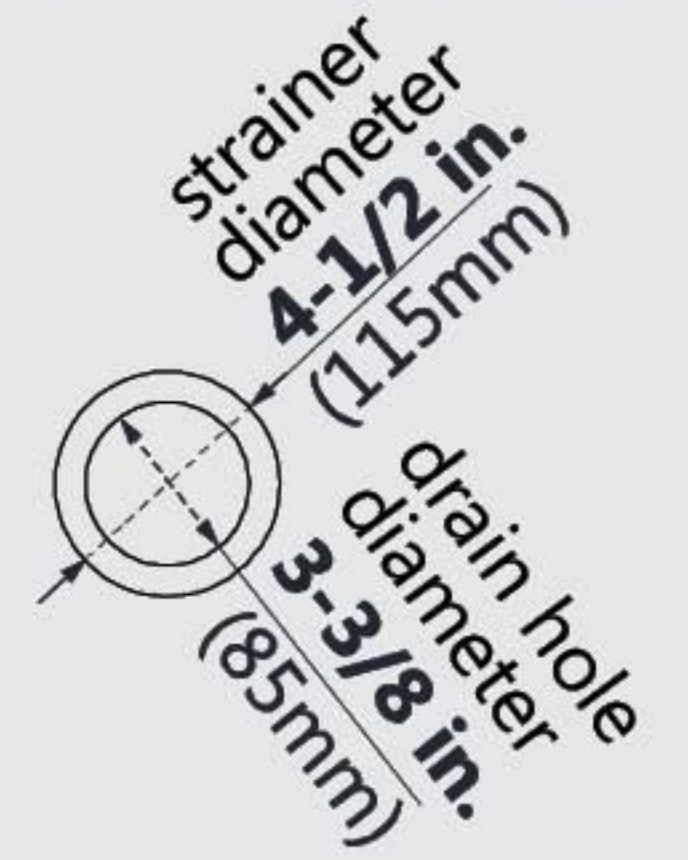

DLT-1132480

SLIMLINE SHOWERBASE

SINGLE THRESHOLD

CENTER DRAIN

Drain Hole Specs

DreamLine reserves the right to update or modify the hardware or materials pictured without prior notice for the purpose of product improvement and customer satisfaction.