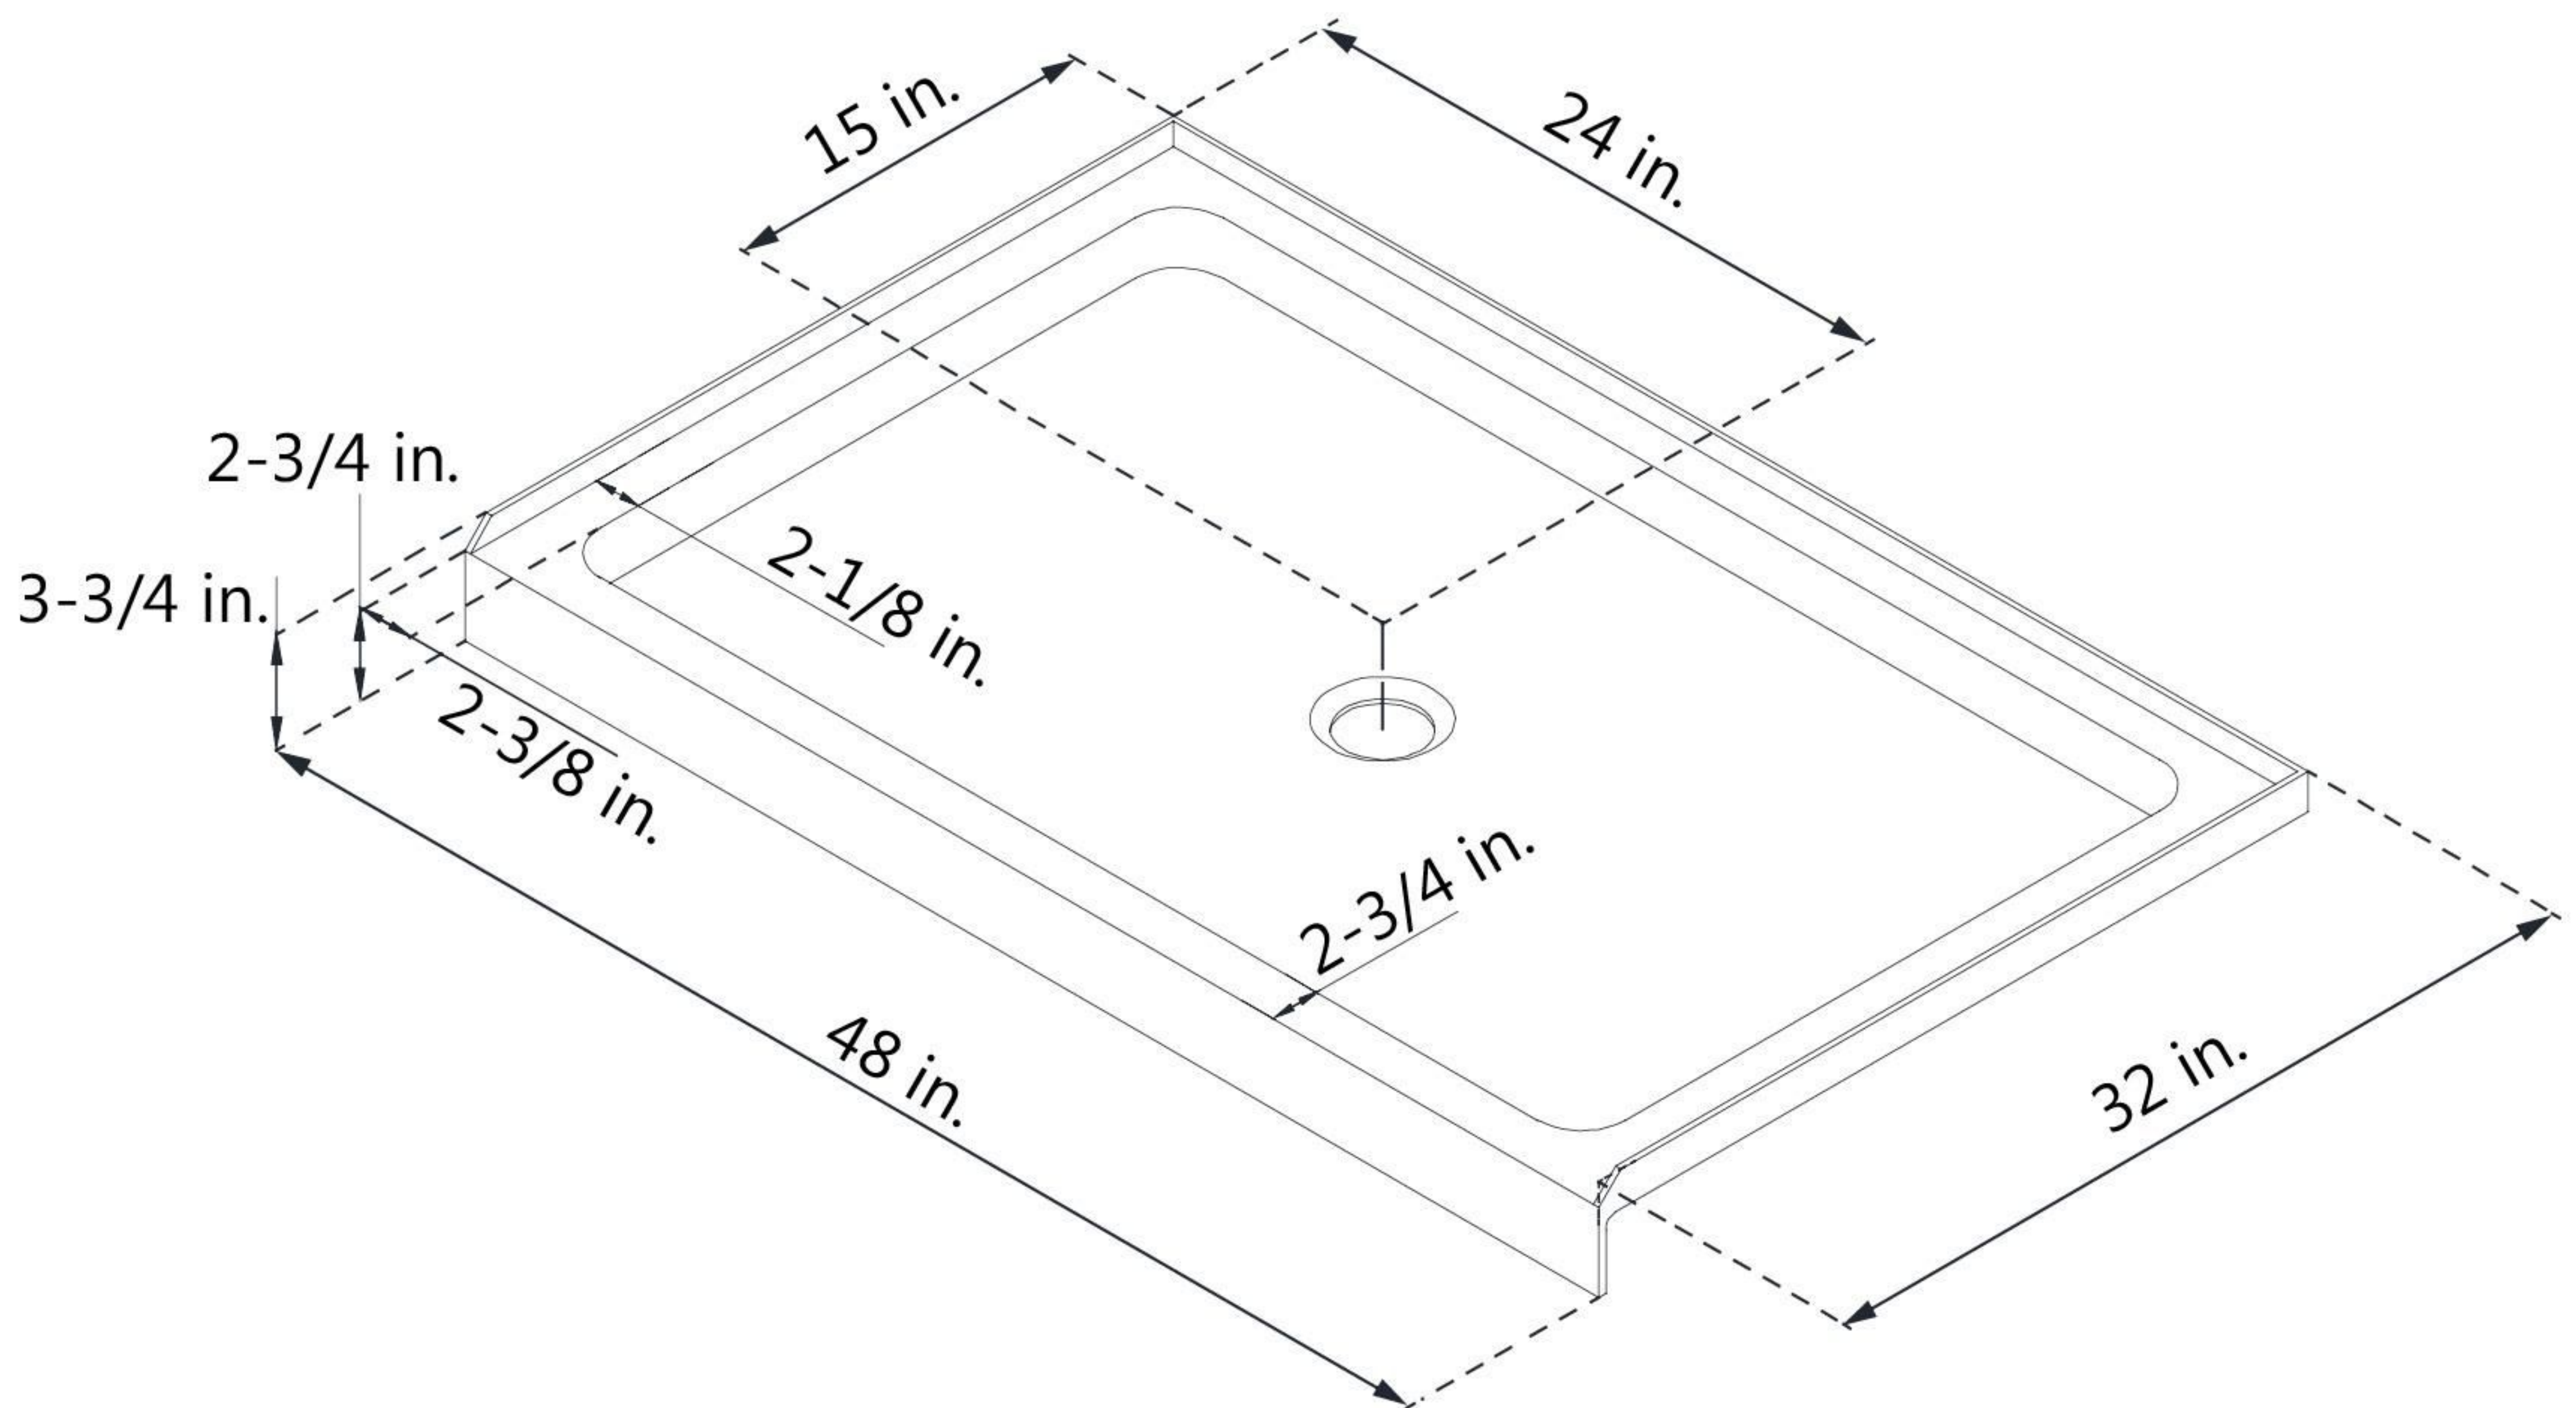

DLT-1132480

SLIMLINE SHOWERBASE

SINGLE THRESHOLD

CENTER DRAIN

Drain Hole Specs

DreamLine reserves the right to update or modify the hardware or materials pictured without prior notice for the purpose of product improvement and customer satisfaction.