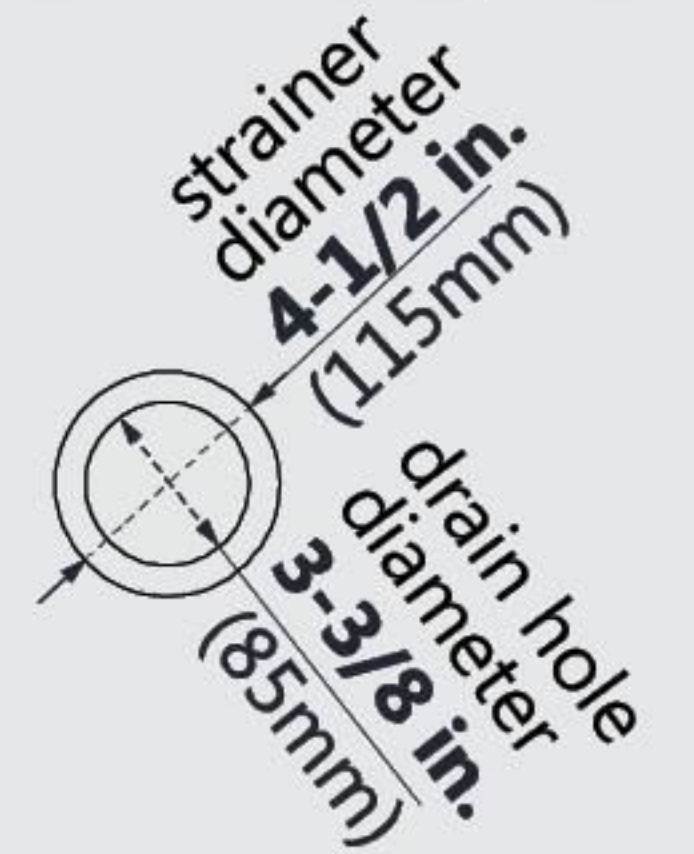

DLT-1130602

SLIMLINE SHOWERBASE

SINGLE THRESHOLD

RIGHT DRAIN

Drain Hole Specs

DreamLine reserves the right to update or modify the hardware or materials pictured without prior notice for the purpose of product improvement and customer satisfaction.