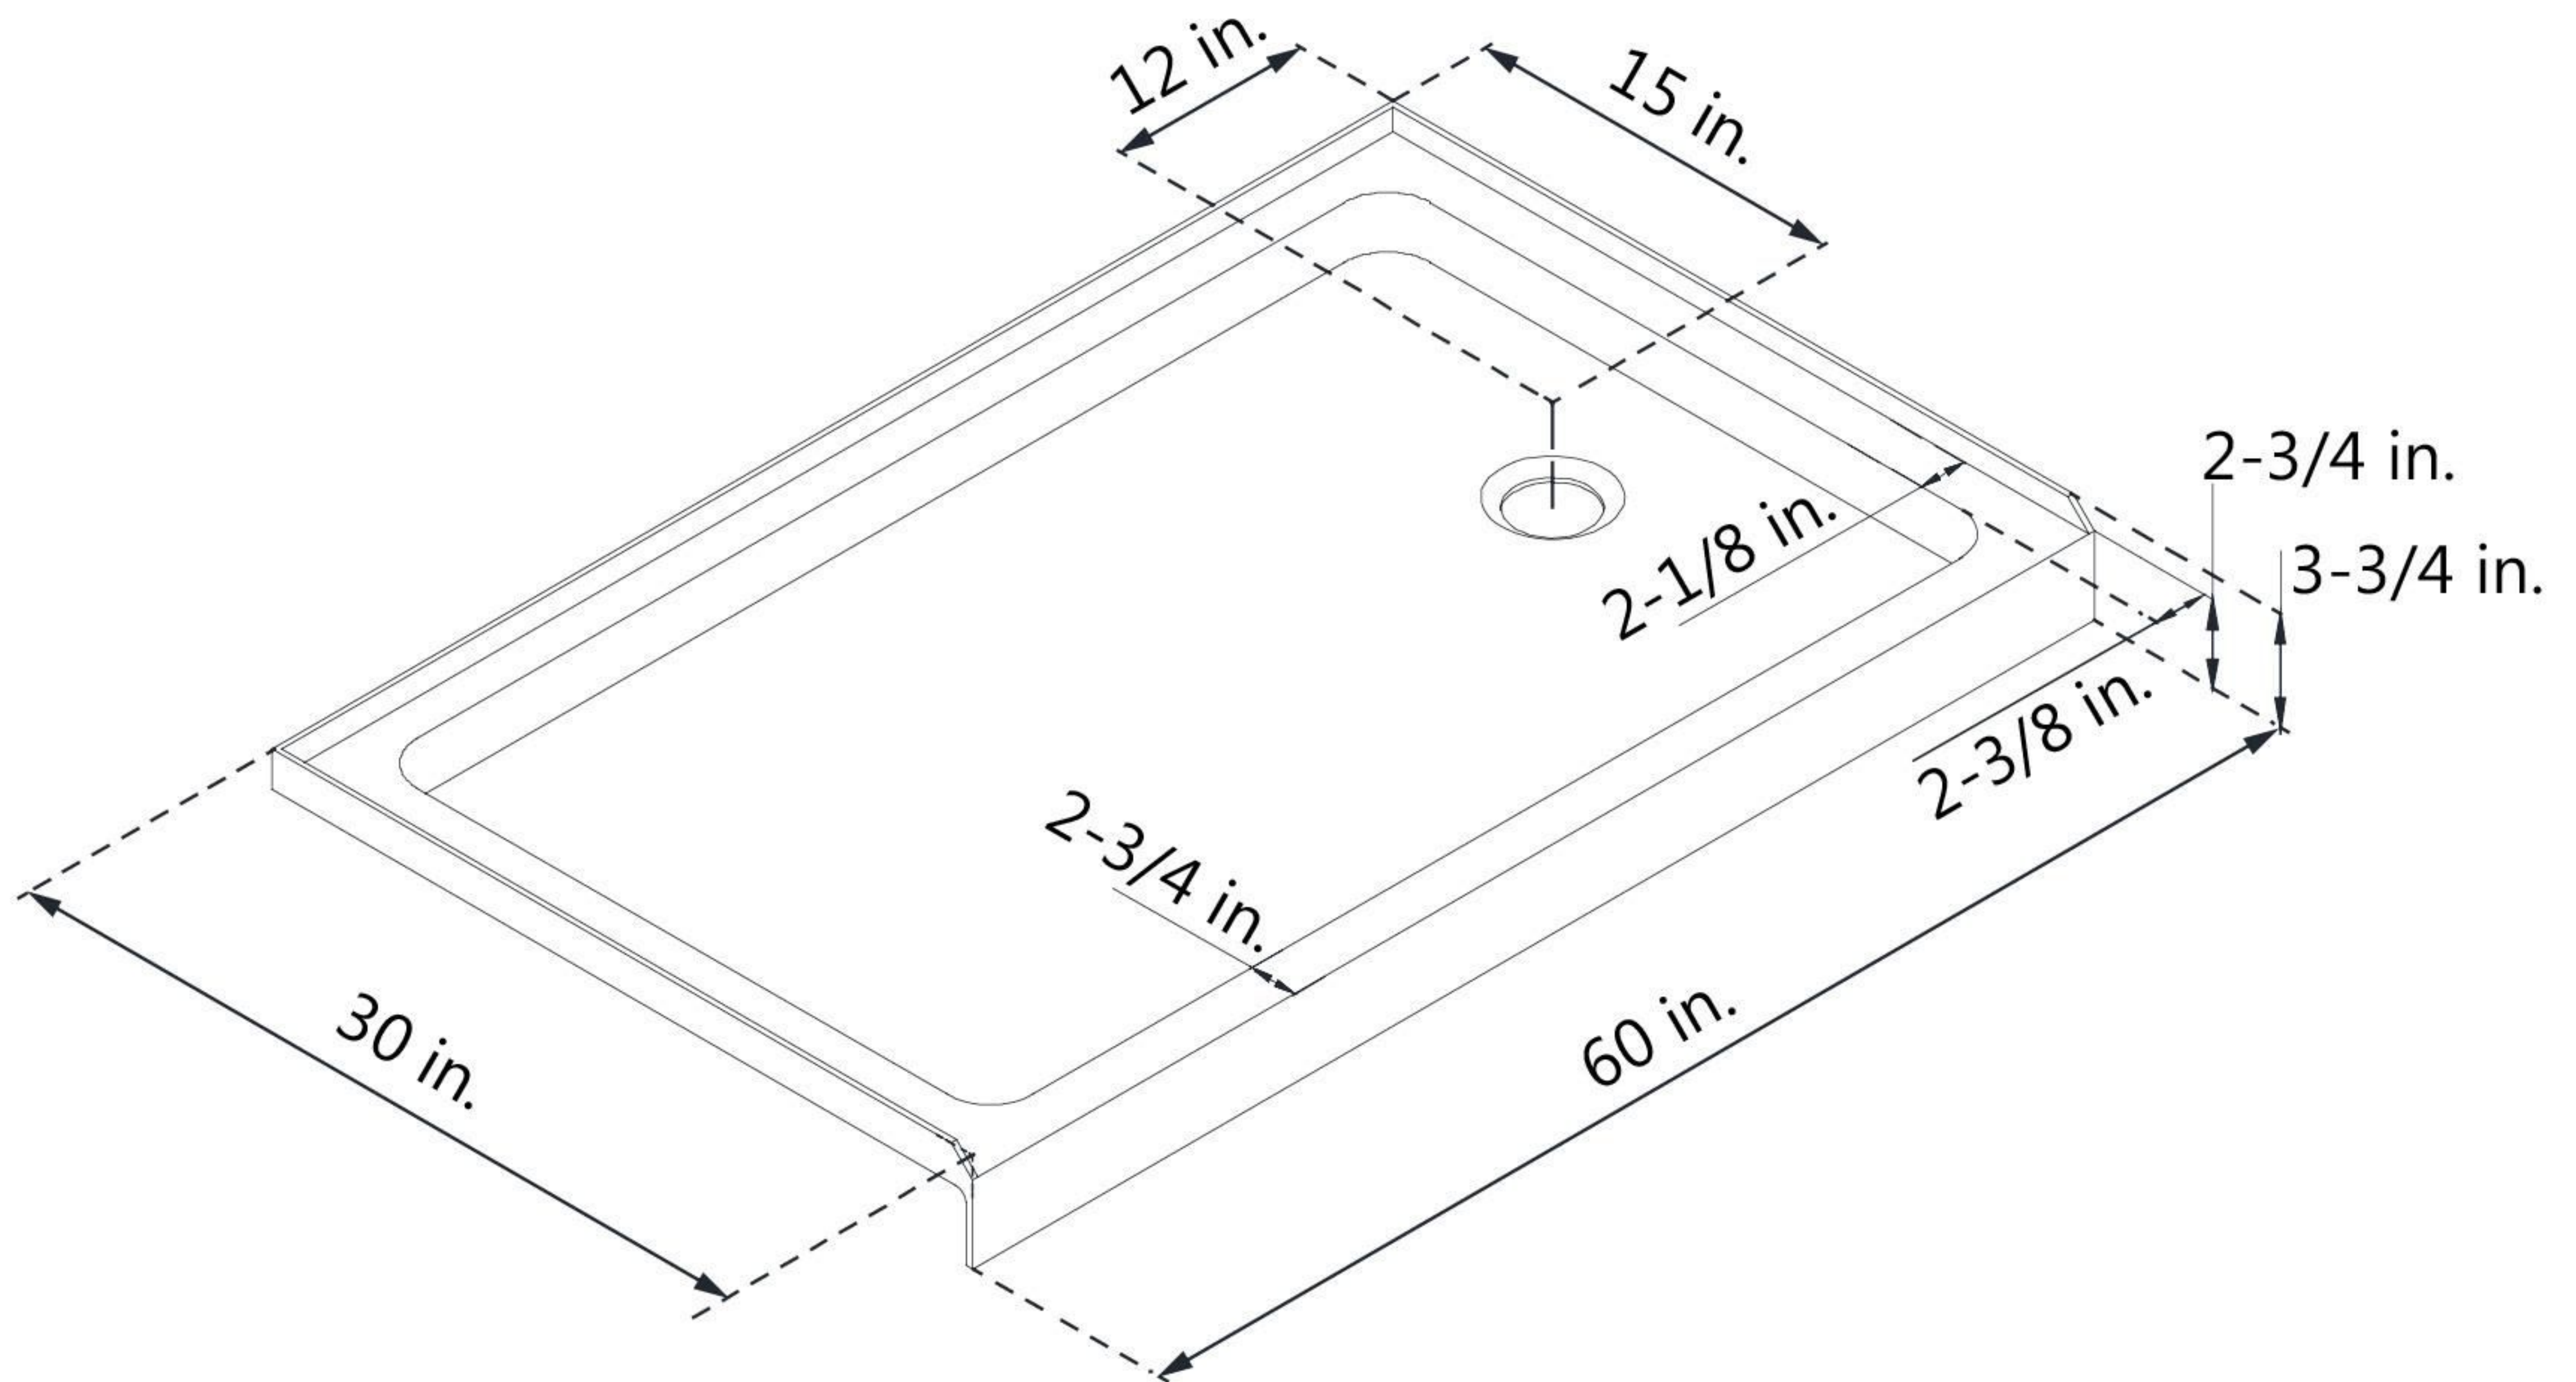

DLT-1130602

SLIMLINE SHOWERBASE

SINGLE THRESHOLD

RIGHT DRAIN

Drain Hole Specs

DreamLine reserves the right to update or modify the hardware or materials pictured without prior notice for the purpose of product improvement and customer satisfaction.