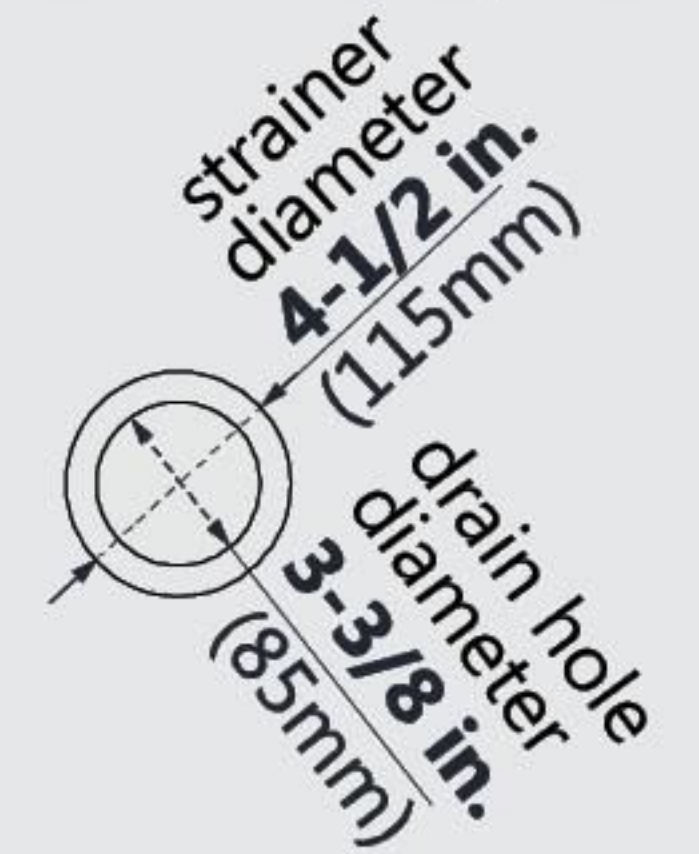

**DLT-1130601**  
**SLIMLINE SHOWERBASE**  
SINGLE THRESHOLD

**LEFT DRAIN**

**Drain Hole Specs**

DreamLine reserves the right to update or modify the hardware or materials pictured without prior notice for the purpose of product improvement and customer satisfaction.