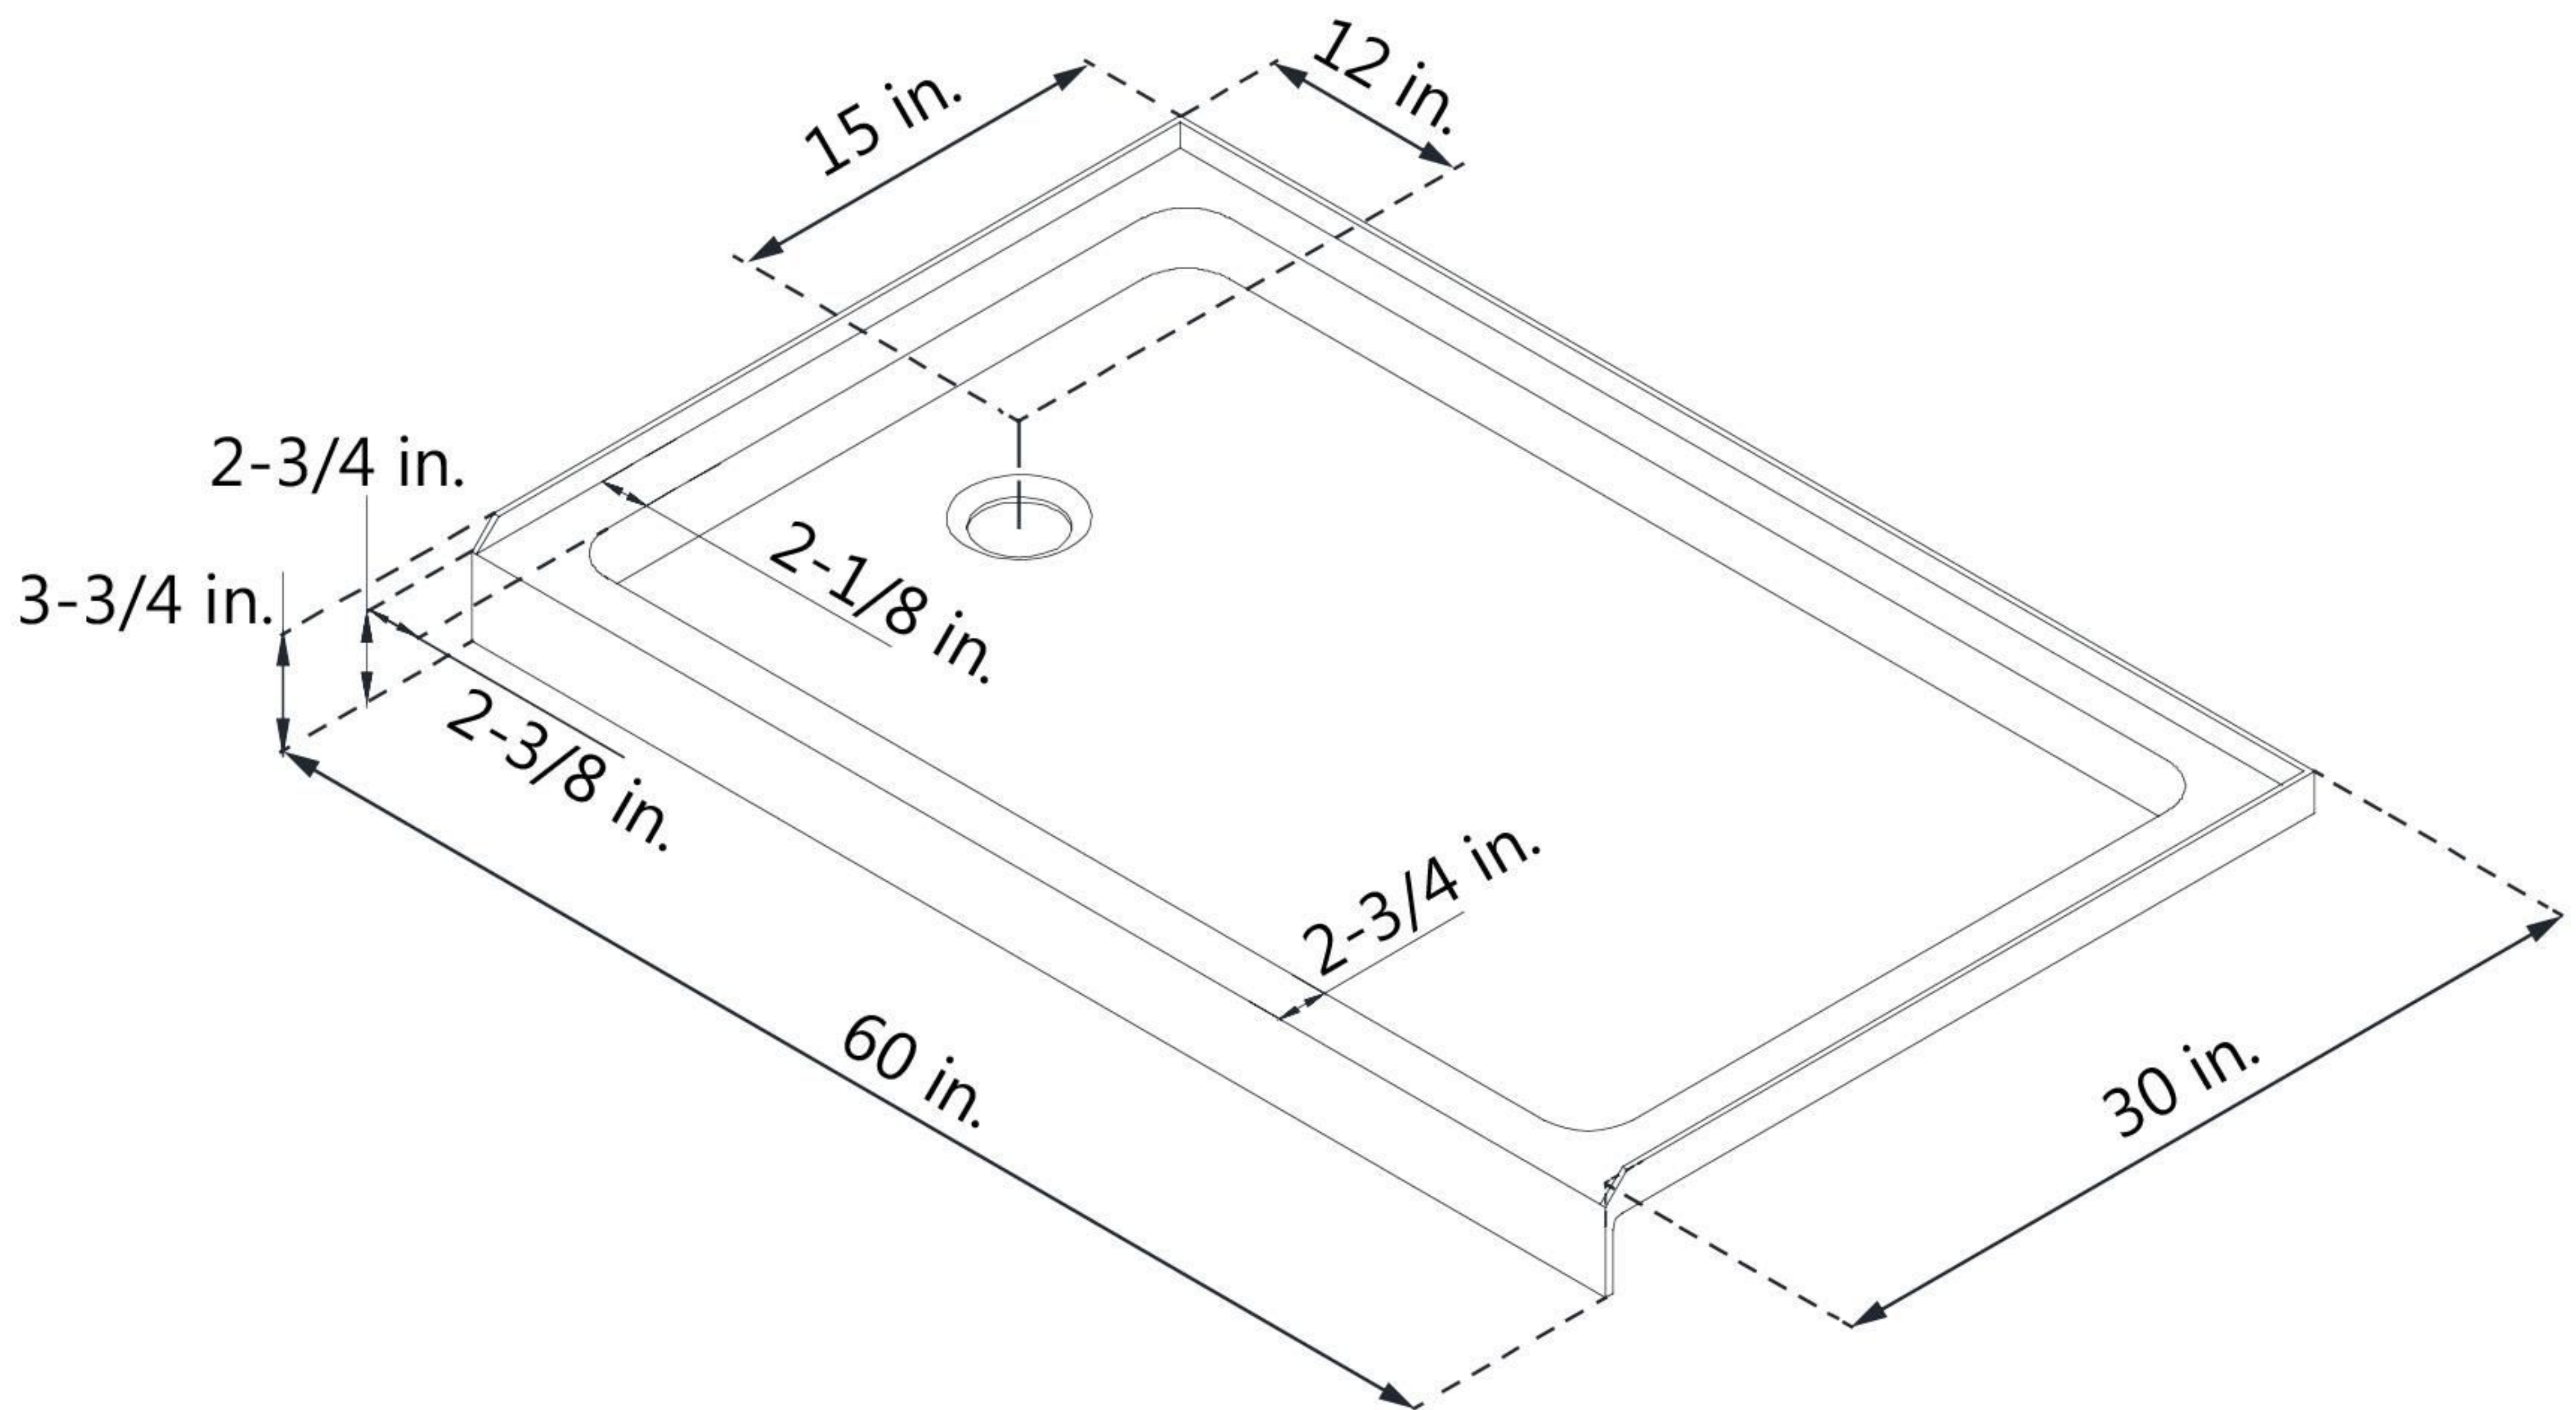

**DLT-1130601**  
**SLIMLINE SHOWERBASE**  
SINGLE THRESHOLD

**LEFT DRAIN**

**Drain Hole Specs**

DreamLine reserves the right to update or modify the hardware or materials pictured without prior notice for the purpose of product improvement and customer satisfaction.