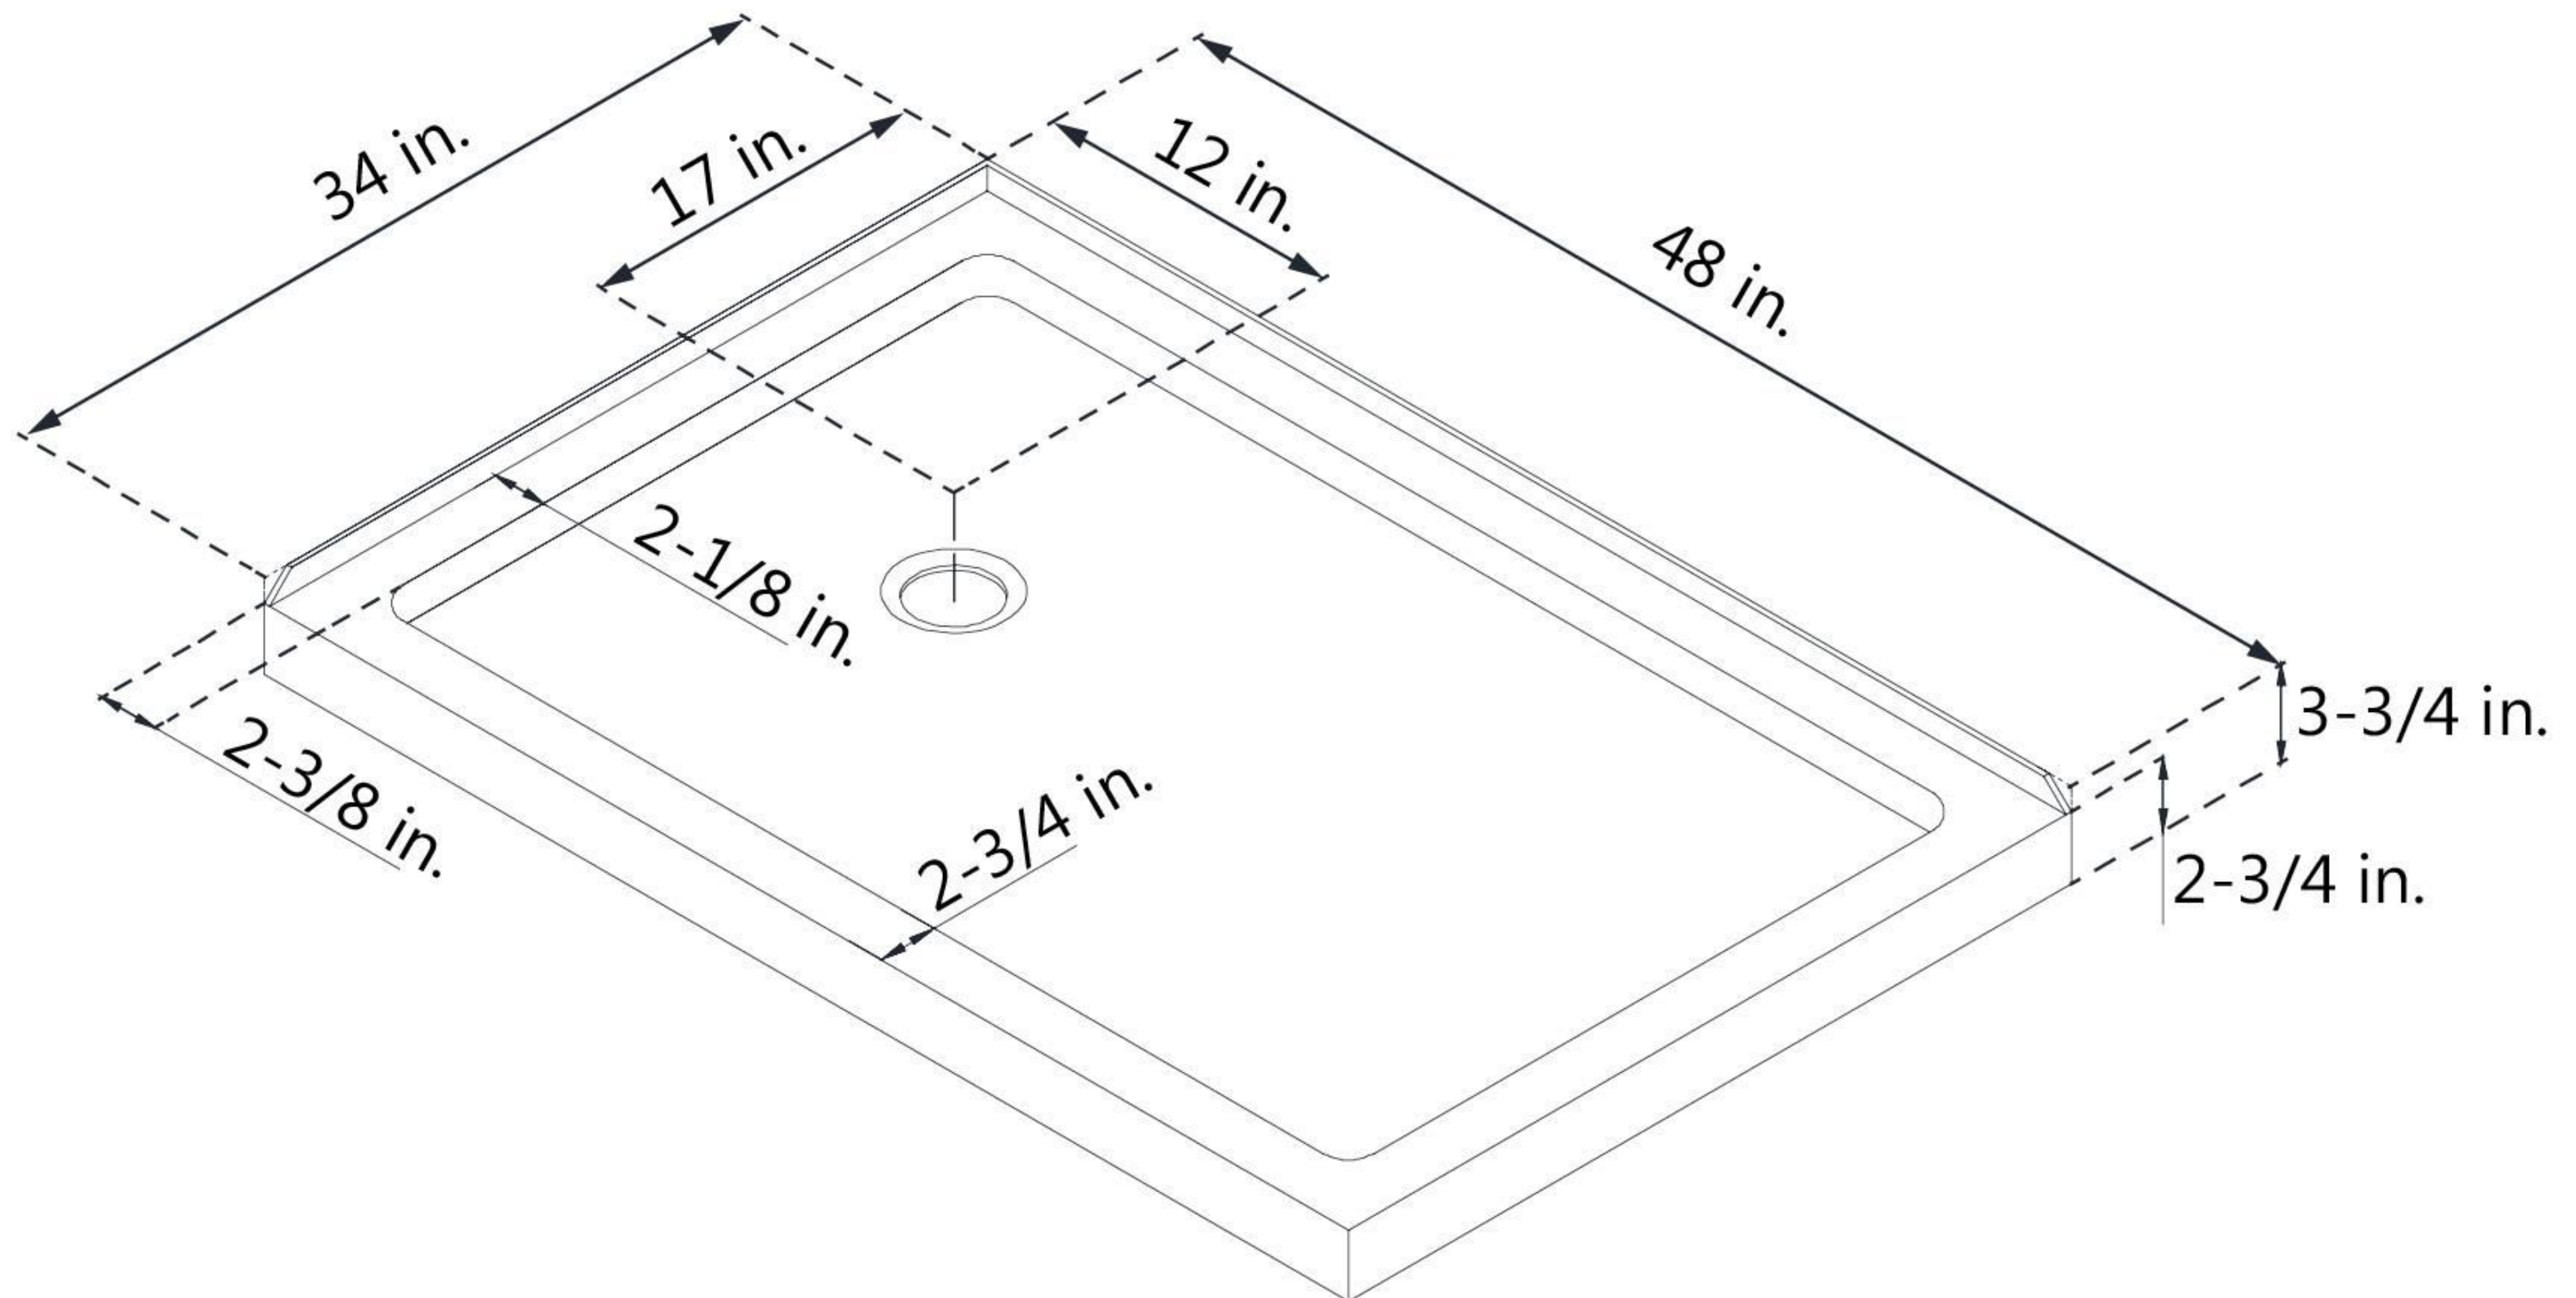

DLT-1034481

SLIMLINE SHOWERBASE

DOUBLE THRESHOLD

LEFT DRAIN

Drain Hole Specs

DreamLine reserves the right to update or modify the hardware or materials pictured without prior notice for the purpose of product improvement and customer satisfaction.