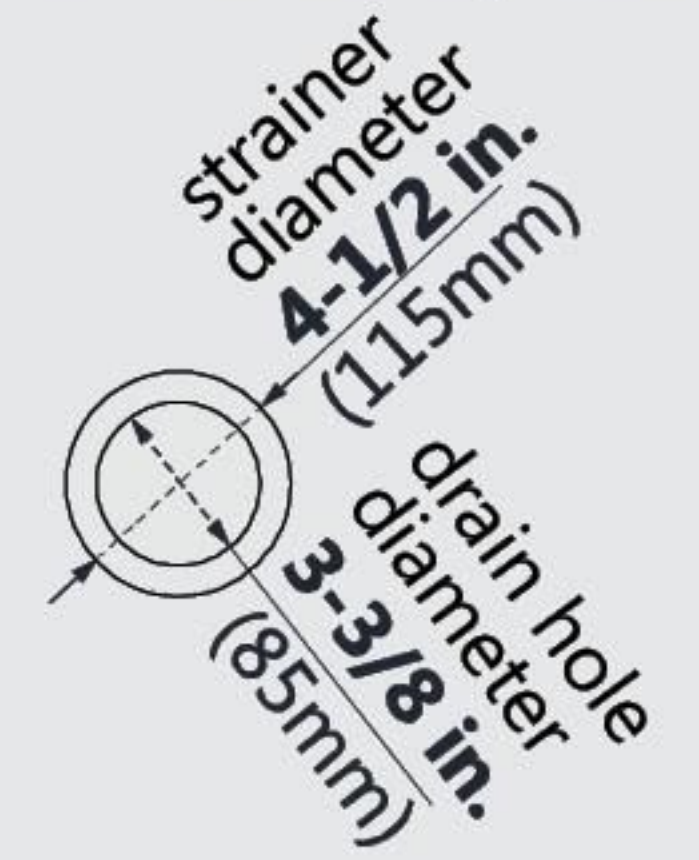

DLT-1034481

SLIMLINE SHOWERBASE

DOUBLE THRESHOLD

LEFT DRAIN

Drain Hole Specs

DreamLine reserves the right to update or modify the hardware or materials pictured without prior notice for the purpose of product improvement and customer satisfaction.