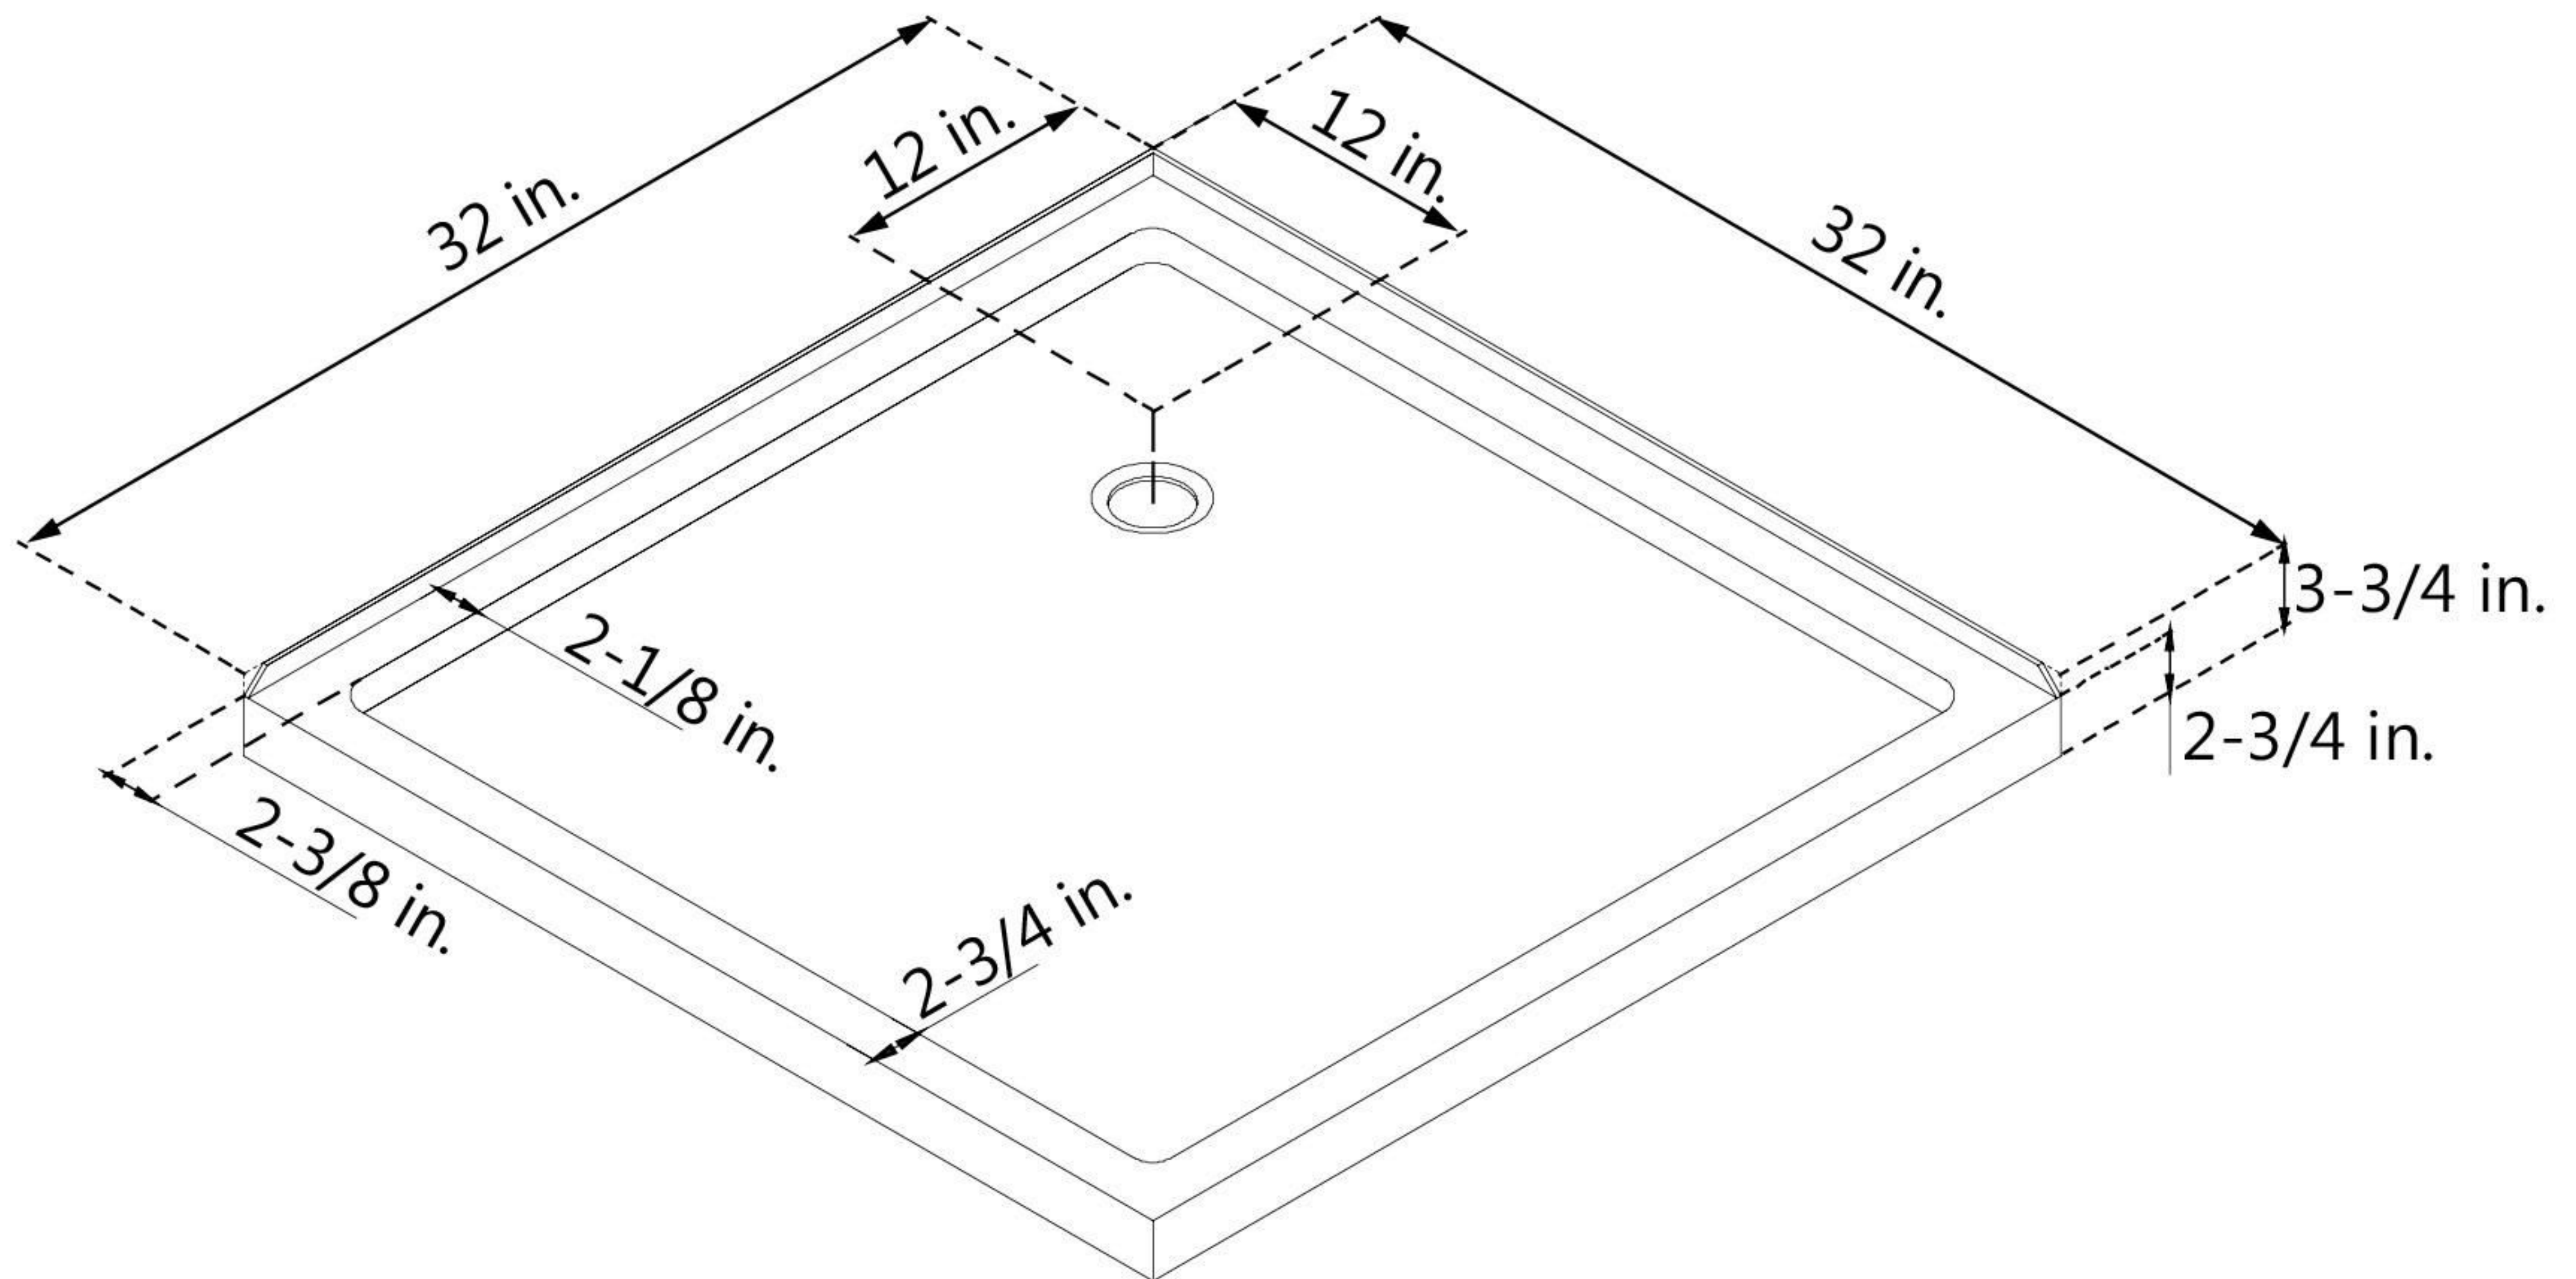

DLT-1032320
SLIMLINE SHOWERBASE
DOUBLE THRESHOLD

CORNER DRAIN

Drain Hole Specs

DreamLine reserves the right to update or modify the hardware or materials pictured without prior notice for the purpose of product improvement and customer satisfaction.