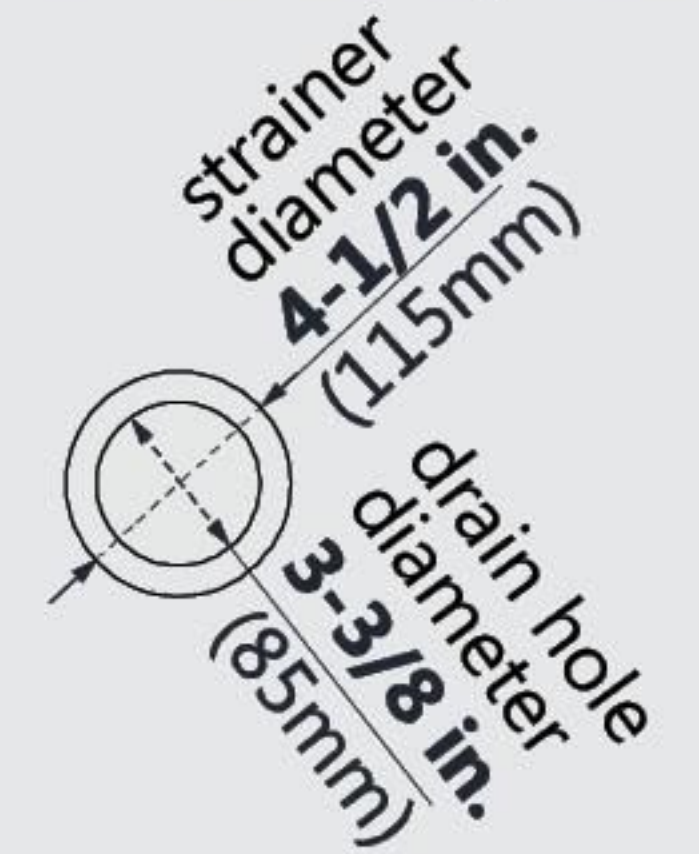

DLT-1032320
SLIMLINE SHOWERBASE
DOUBLE THRESHOLD

CORNER DRAIN

Drain Hole Specs

DreamLine reserves the right to update or modify the hardware or materials pictured without prior notice for the purpose of product improvement and customer satisfaction.