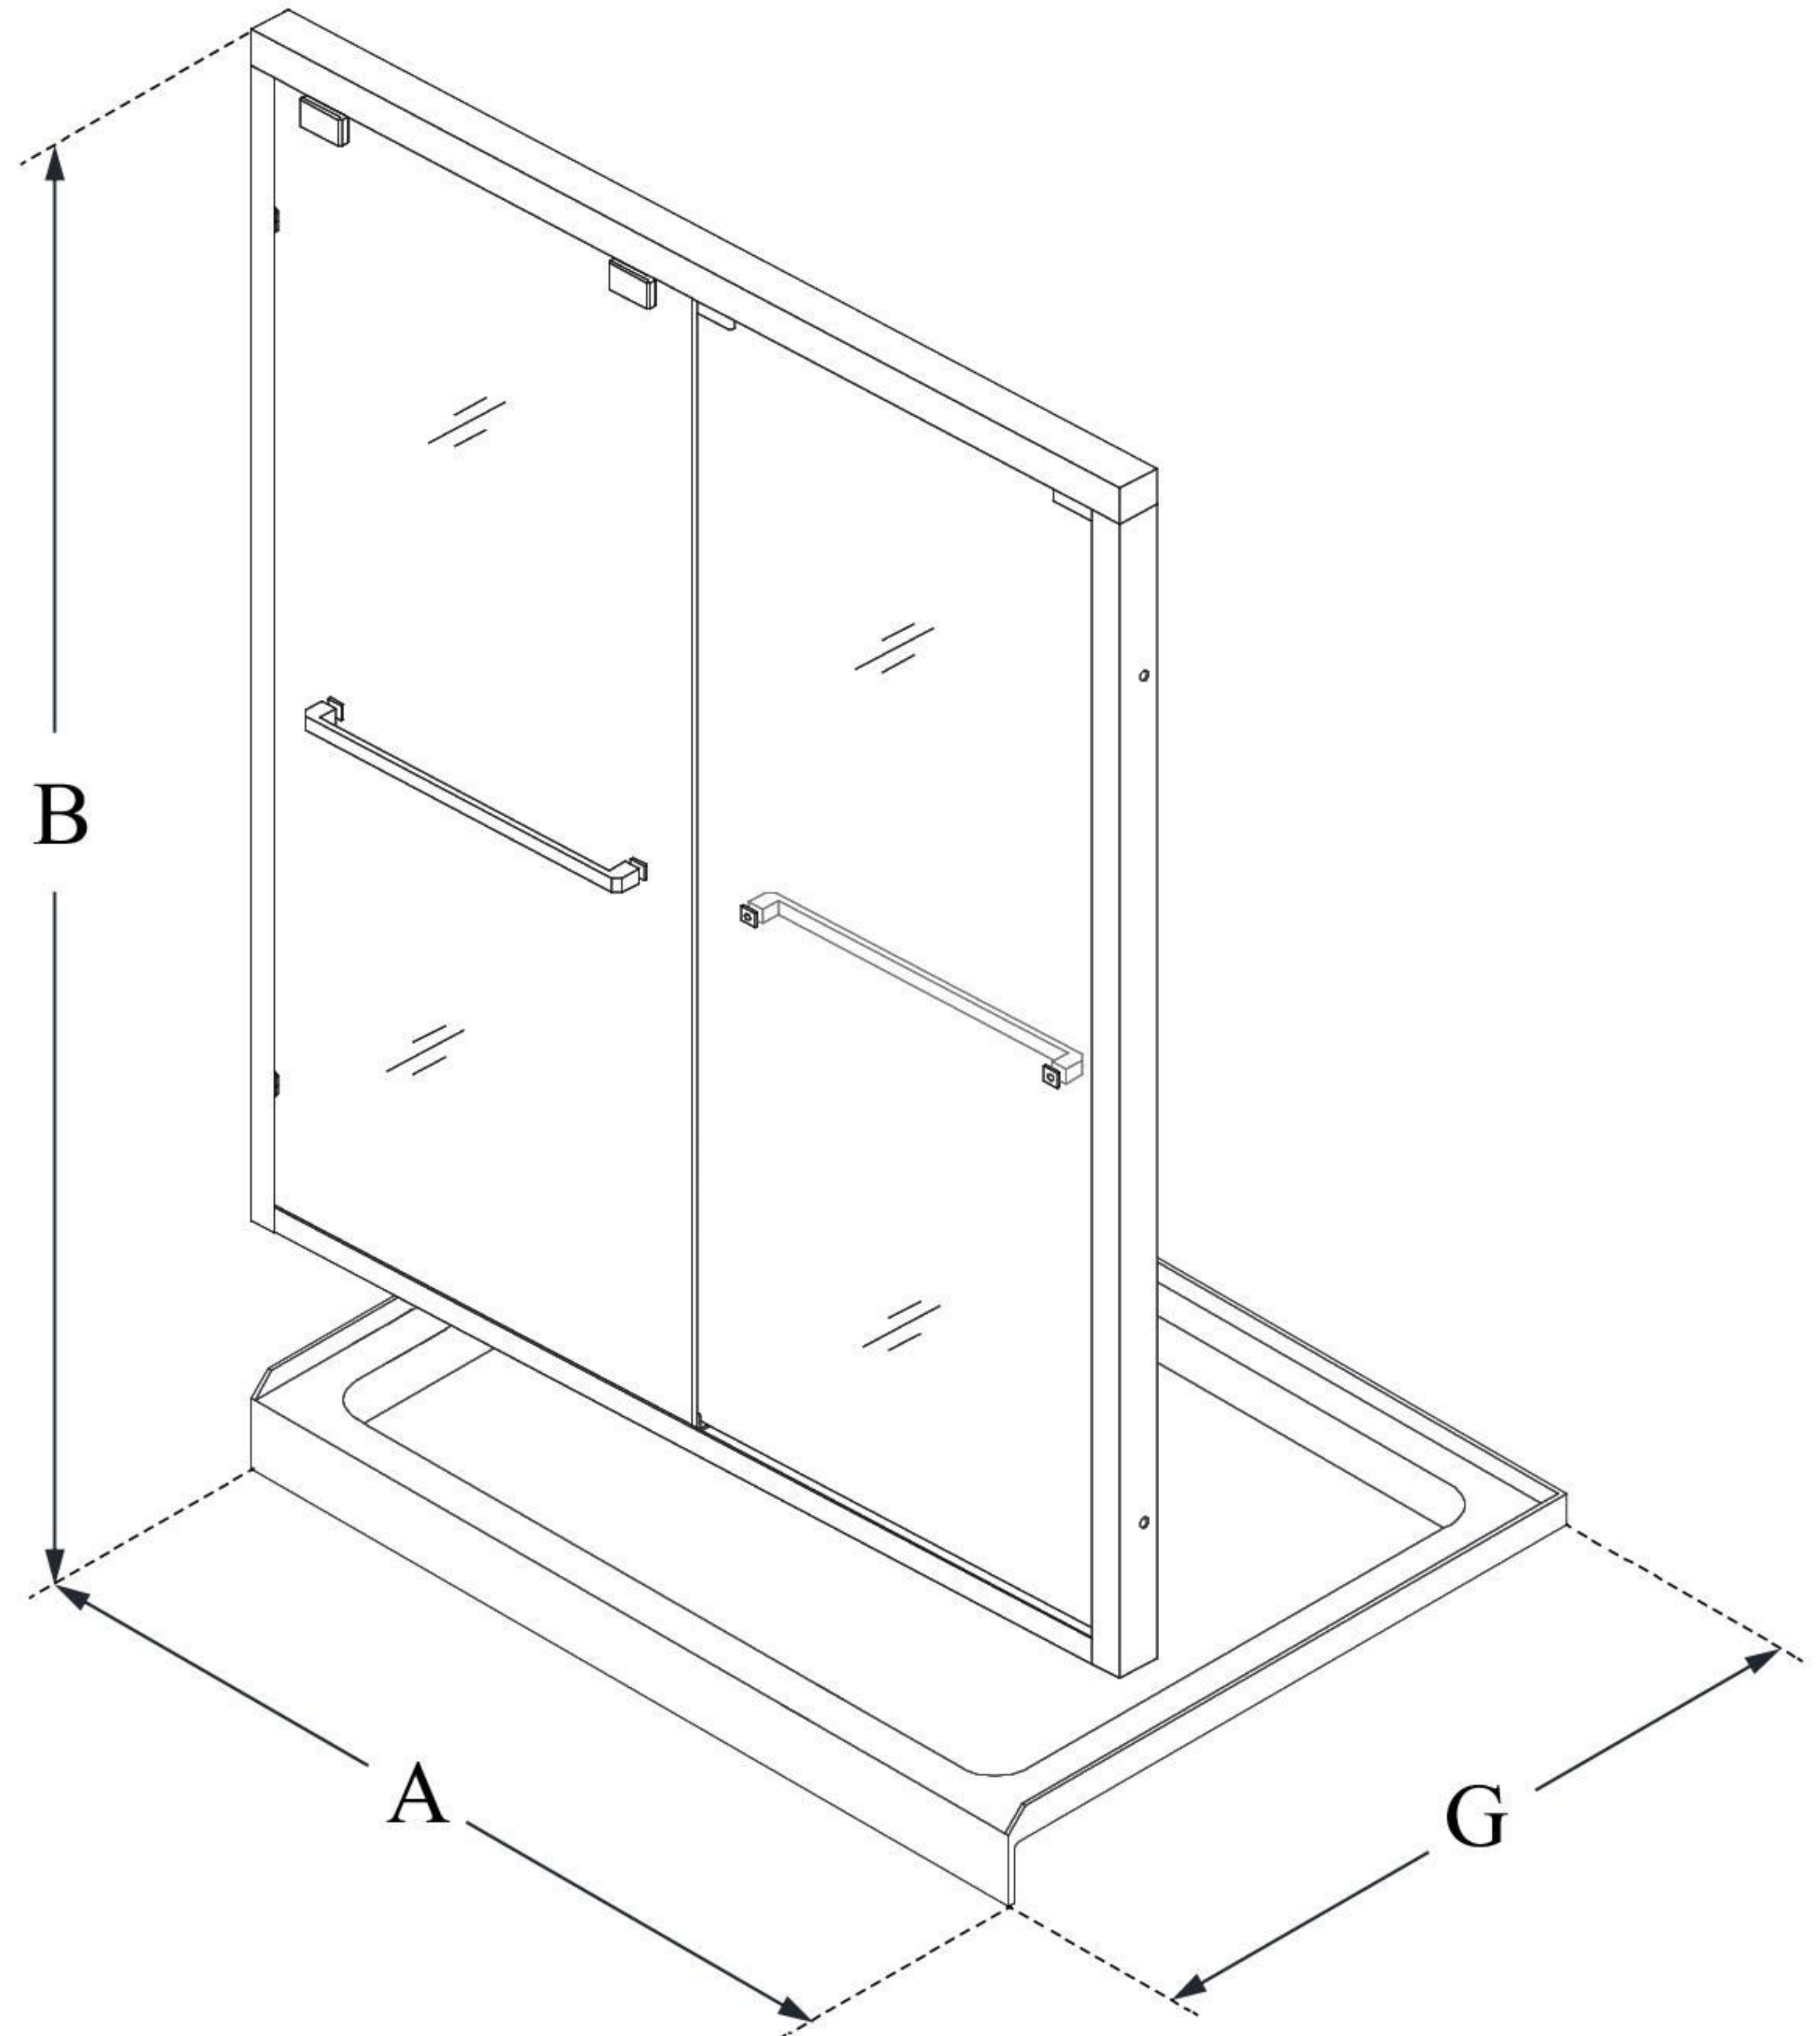

## ENCORE

DreamLine Encore 36 in. D x 48 in.  
W x 78 3/4 in. H Semi-Frameless  
Bypass Sliding Shower Door and  
SlimLine Shower Base Kit

### KIT CONTENTS:

- SHOWER DOOR
- SHOWER BASE

### CONFIGURATION DIMENSIONS:

**A: 48"**  
KIT WIDTH

**B: 78 3/4"**  
KIT HEIGHT

**G: 36"**  
KIT DEPTH

### AVAILABLE DRAIN LOCATIONS:

- CENTER

For precise drain location, please refer to the  
included base technical drawing

DreamLine reserves the right to update or modify the hardware or materials pictured  
without prior notice for the purpose of product improvement and customer satisfaction.