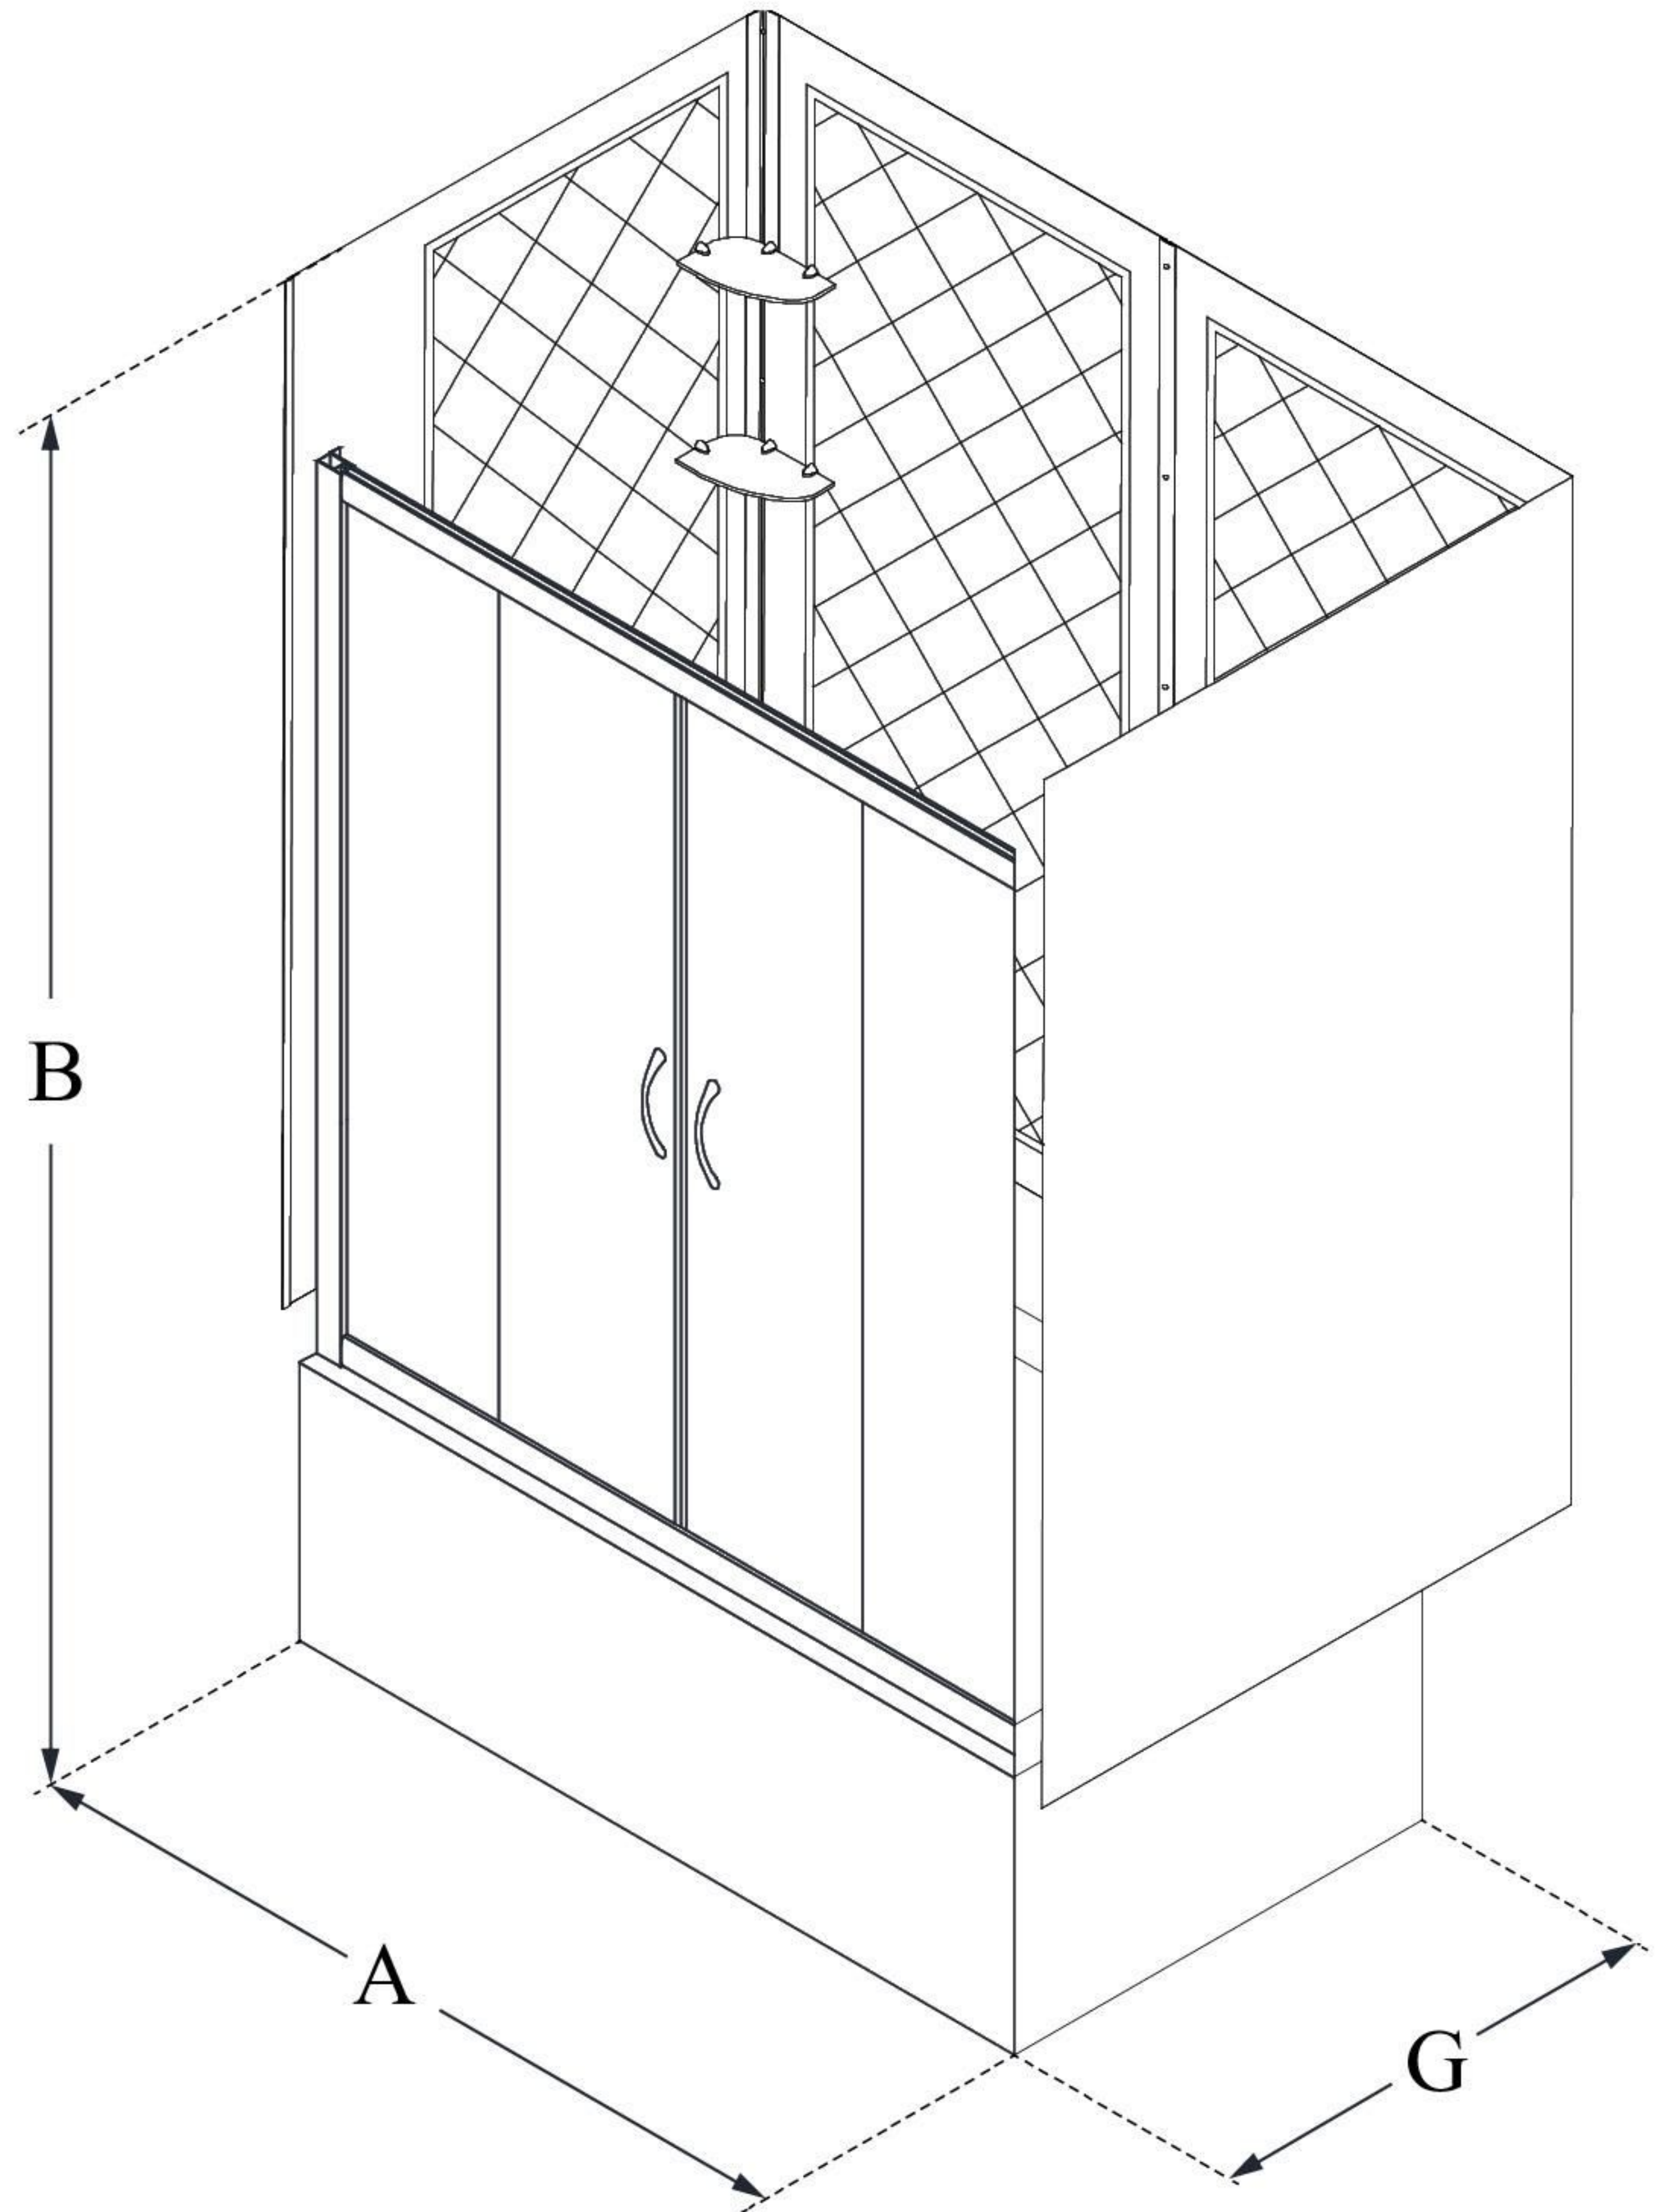

## **VISIONS**

DreamLine Visions 28-32 in. D x  
56-60 in. W x 60 in. H Sliding Tub  
Door and QWALL-Tub Acrylic  
Backwall Kit

### **KIT CONTENTS:**

- TUB DOOR
- QWALL BACKWALLS

### **CONFIGURATION DIMENSIONS:**

**A: 56 - 60"**

KIT WIDTH

**B: 60"**

KIT HEIGHT

**G: 28 - 32"**

KIT DEPTH

DreamLine reserves the right to update or modify the hardware or materials pictured without prior notice for the purpose of product improvement and customer satisfaction.