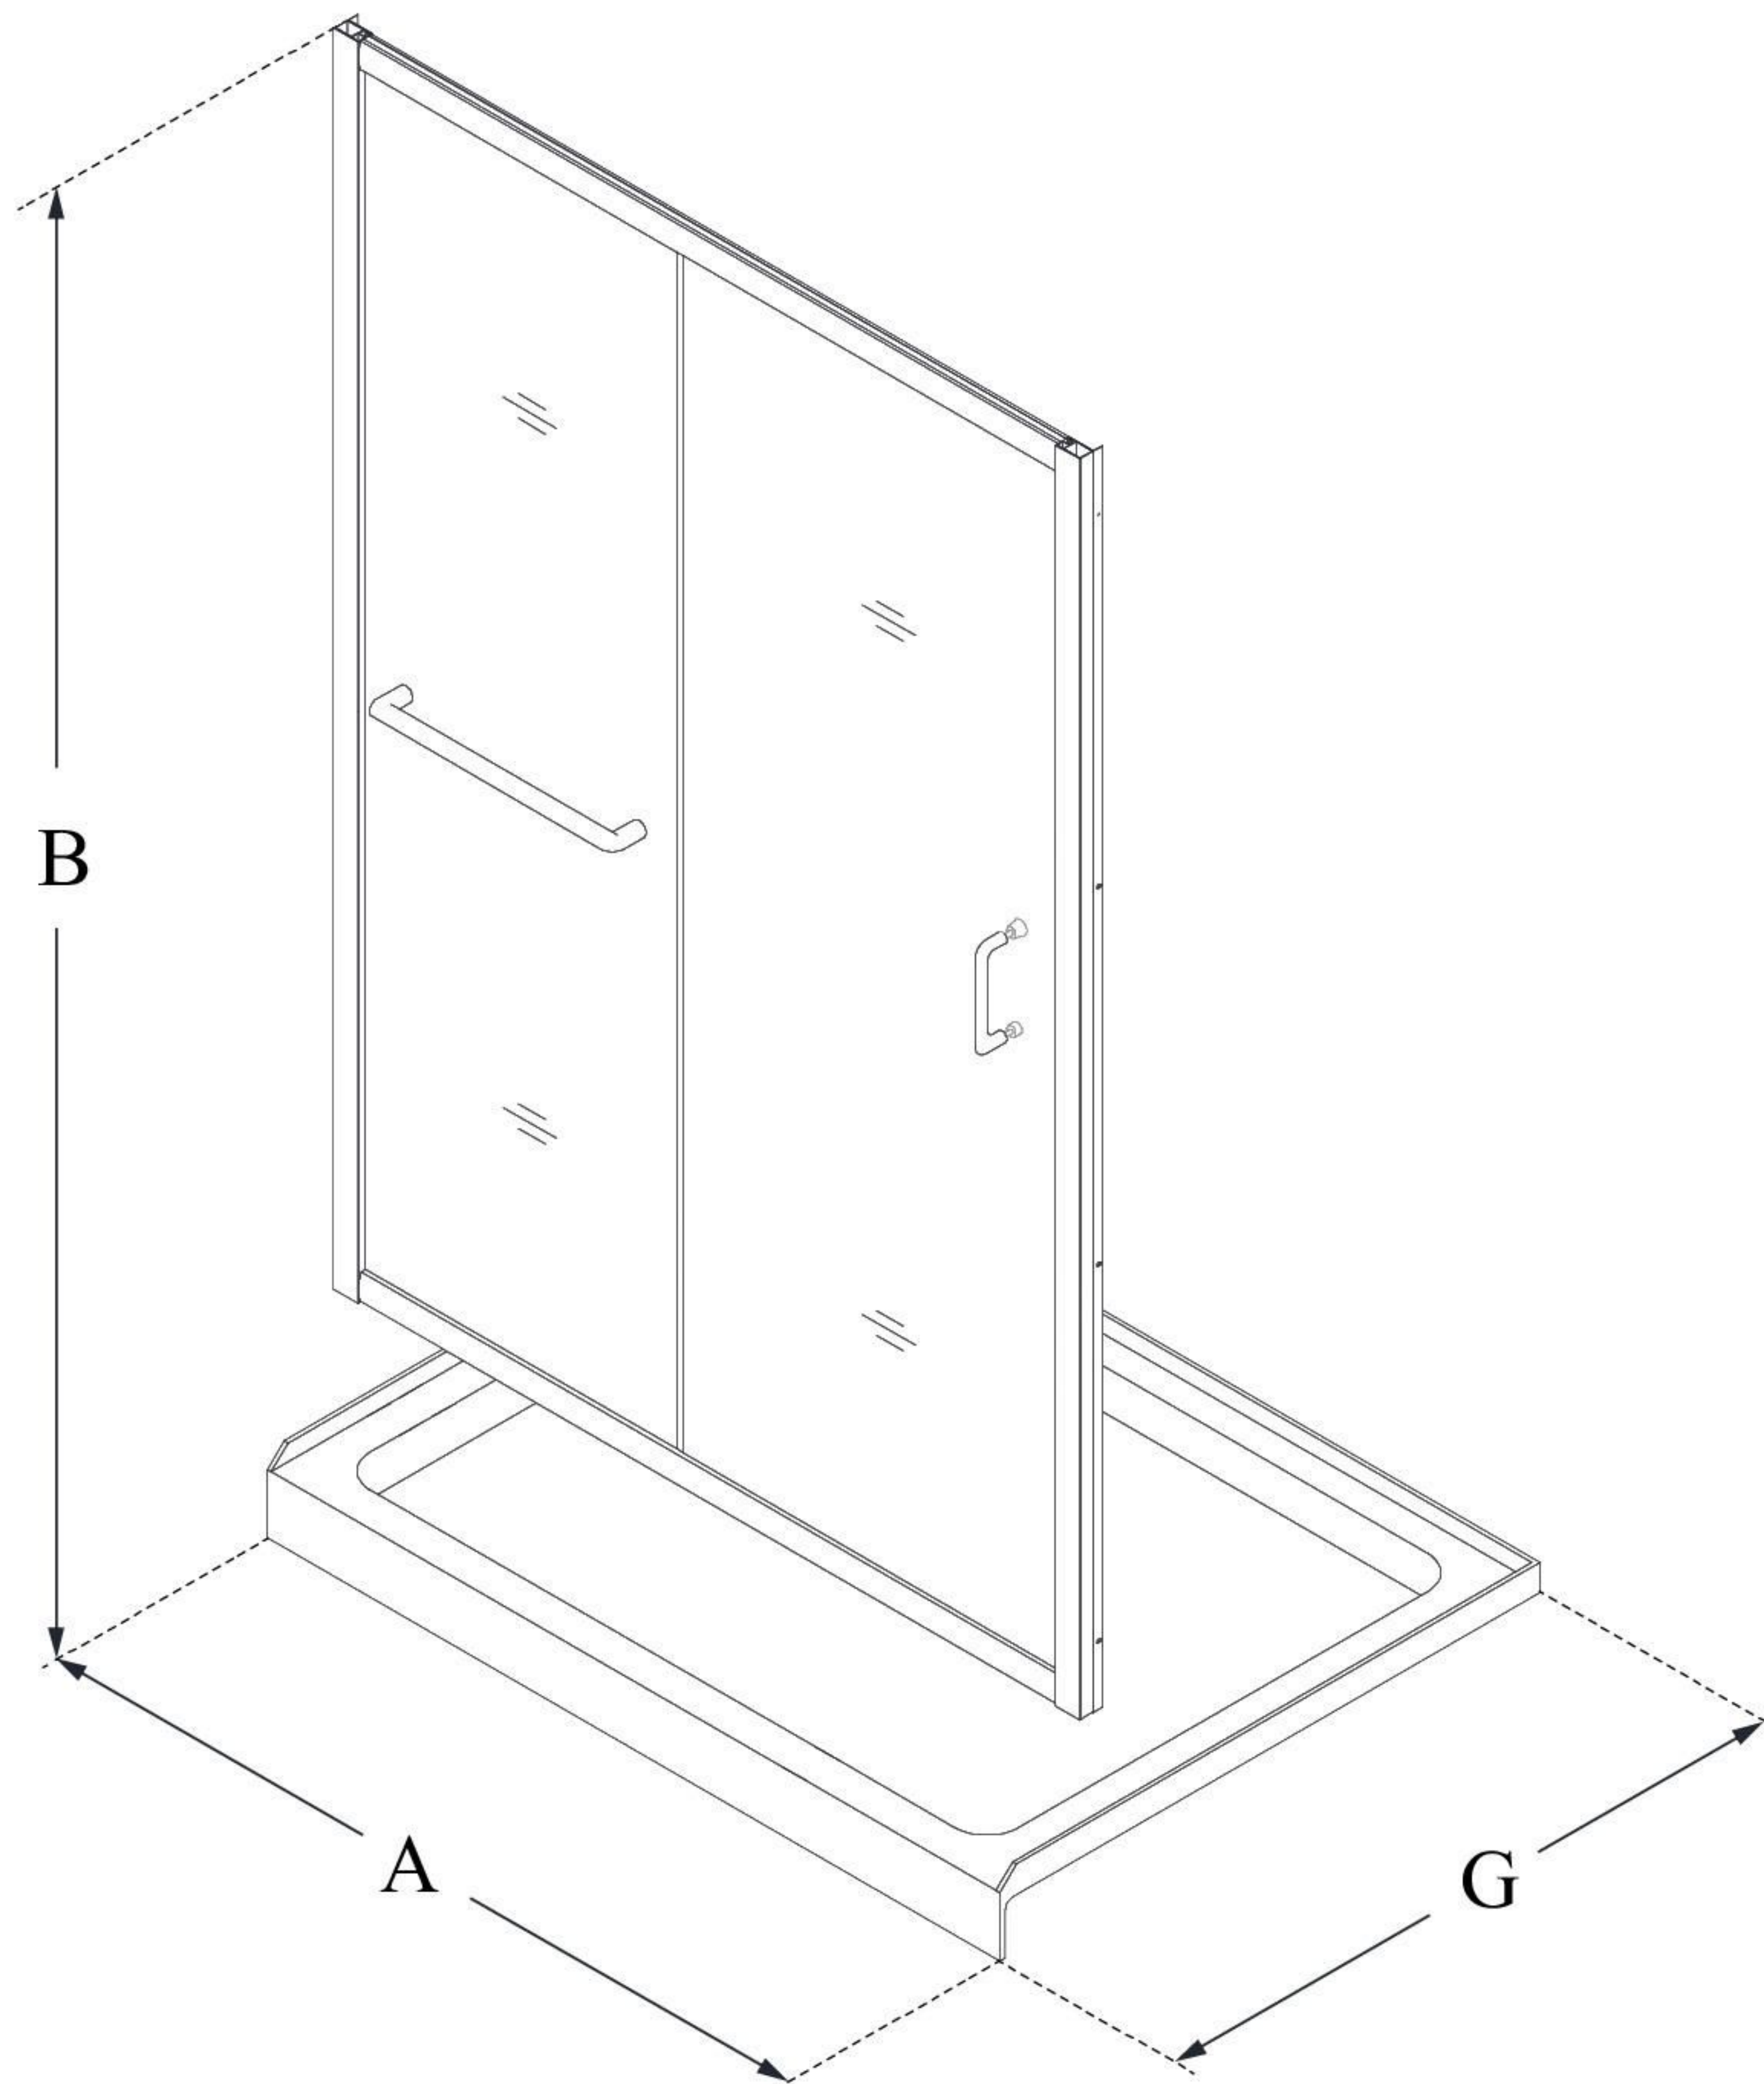

## INFINITY-Z

DreamLine Infinity-Z 36 in. D x 60 in. W x 74 3/4 in. H Sliding Shower Door and SlimLine Shower Base Kit

### KIT CONTENTS:

- SHOWER DOOR
- SHOWER BASE

### CONFIGURATION DIMENSIONS:

**A: 60"**  
KIT WIDTH

**B: 74 3/4"**  
KIT HEIGHT

**G: 36"**  
KIT DEPTH

### AVAILABLE DRAIN LOCATIONS:

- CENTER
- LEFT
- RIGHT

For precise drain location, please refer to the included base technical drawing

DreamLine reserves the right to update or modify the hardware or materials pictured without prior notice for the purpose of product improvement and customer satisfaction.