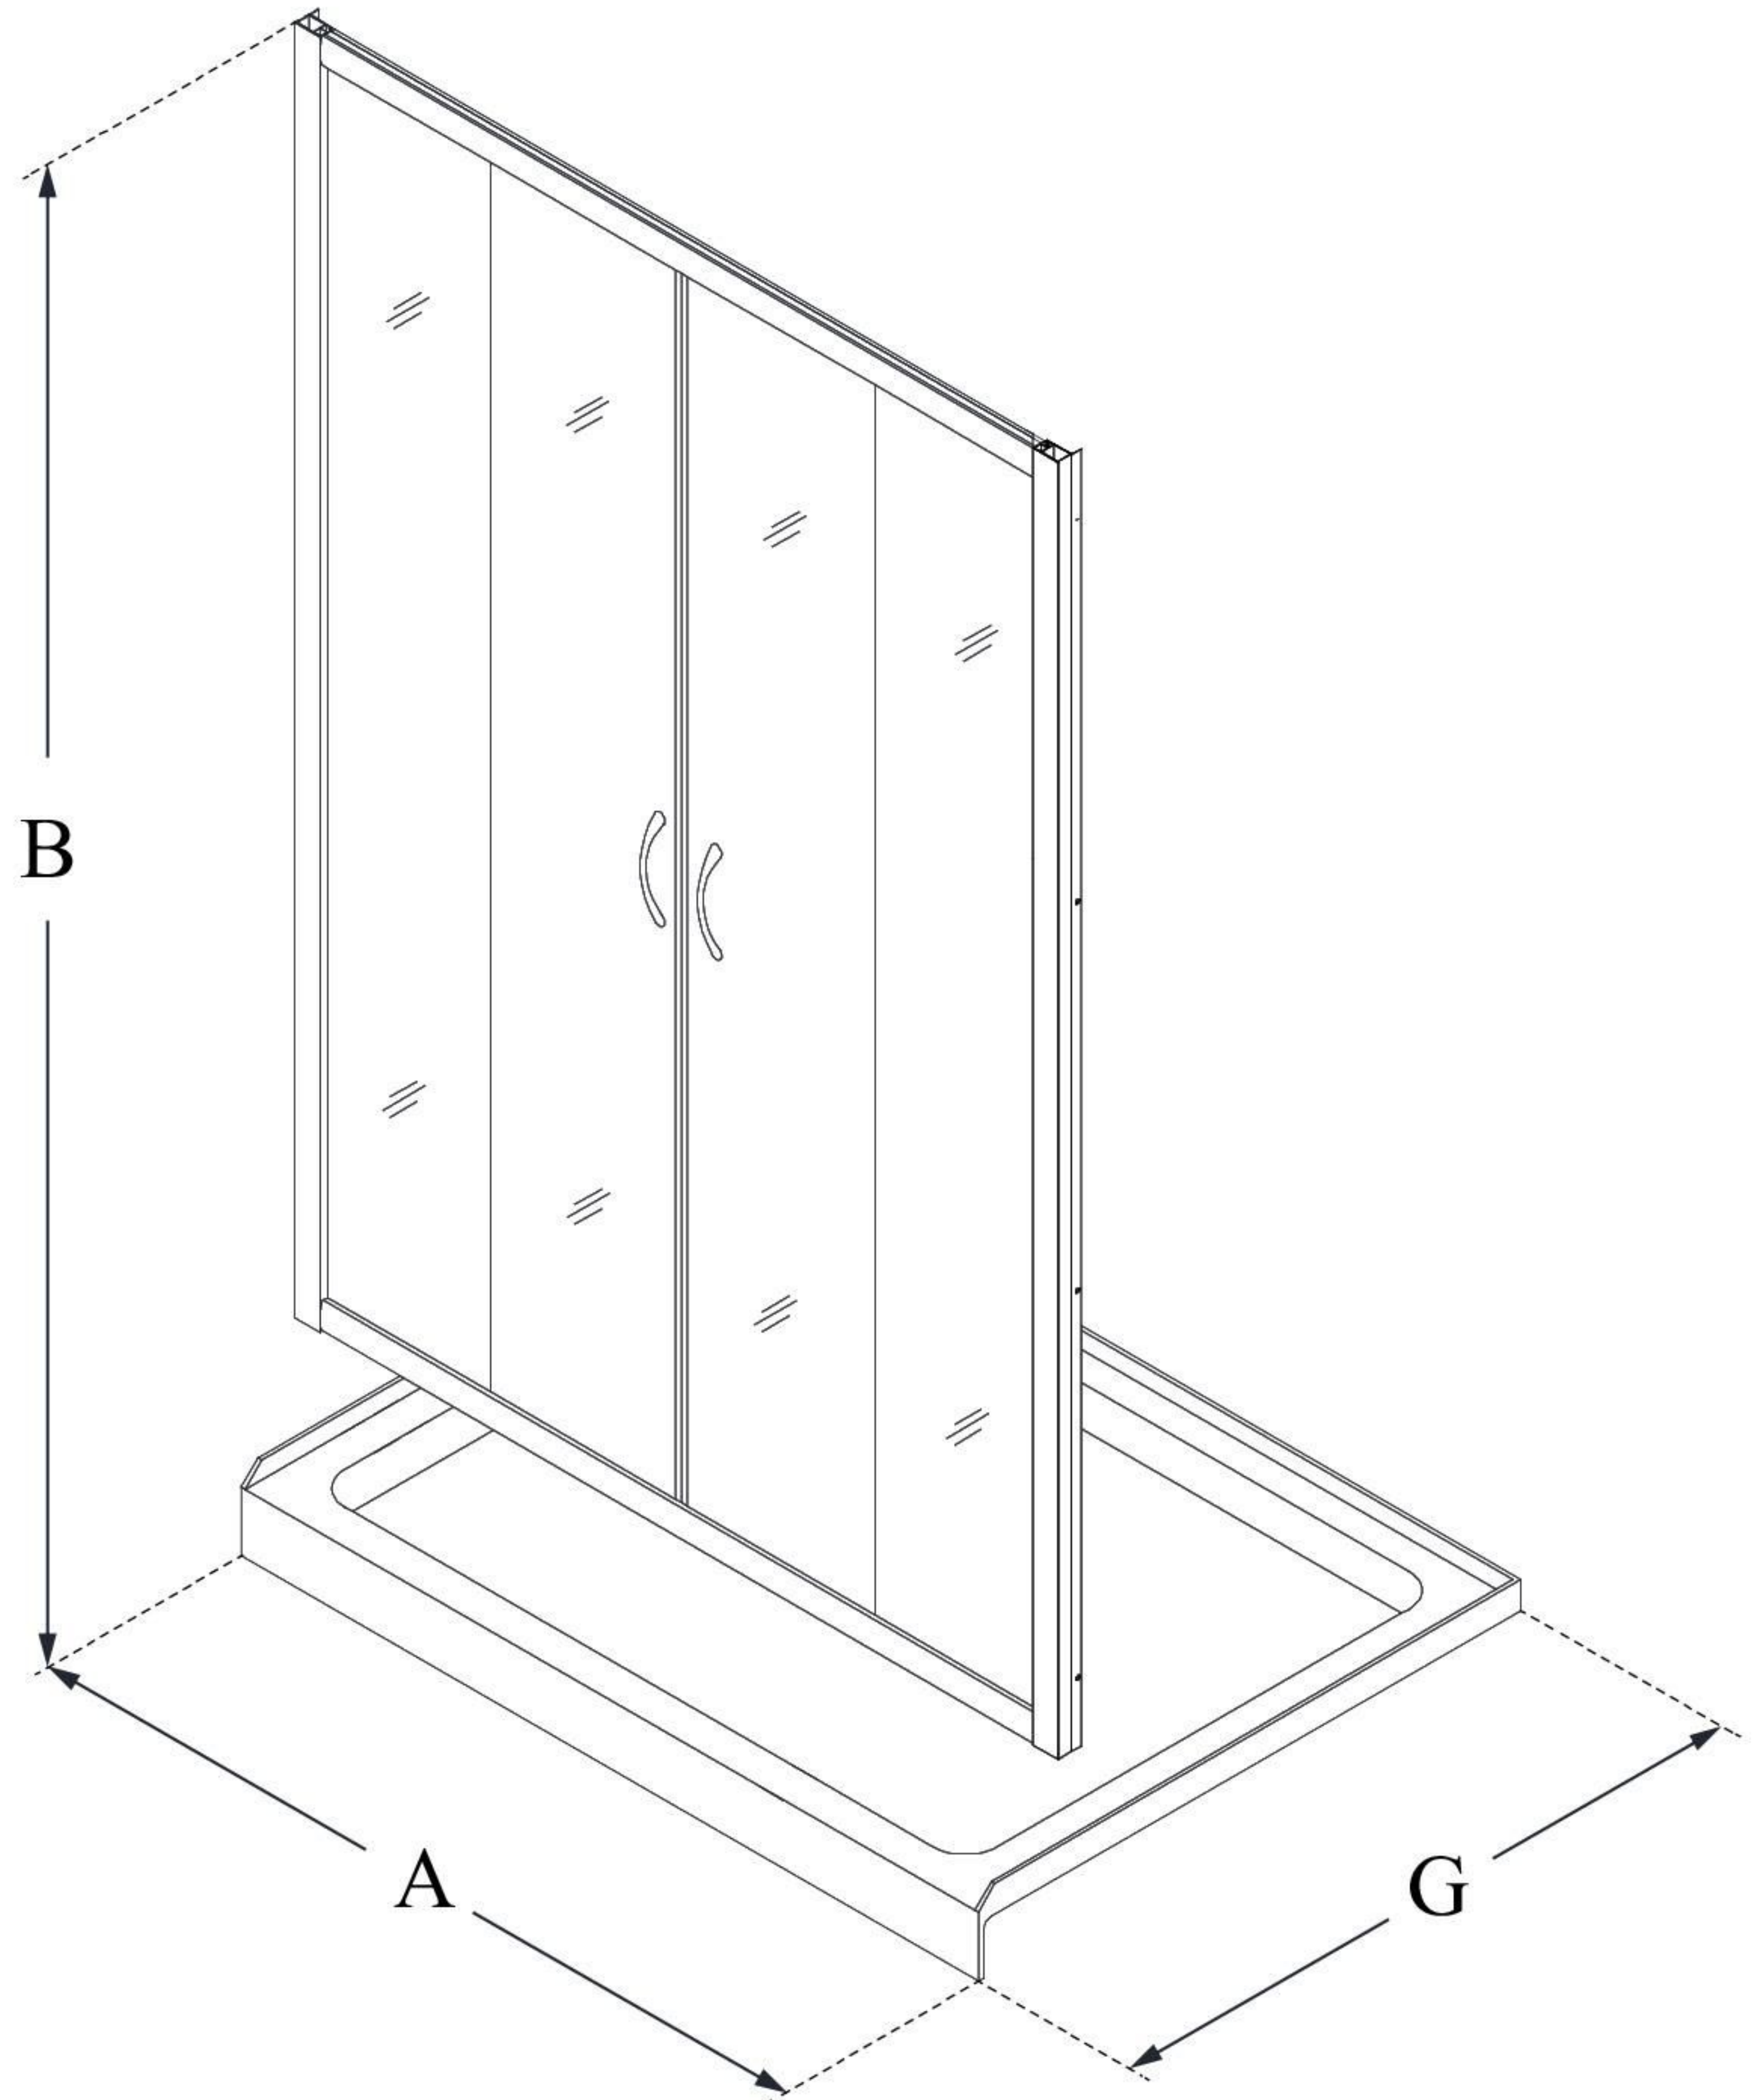

DL-6960

VISIONS

DreamLine Visions 30 in. D x 60 in. W x 74 3/4 in. H Sliding Shower Door and SlimLine Shower Base Kit

KIT CONTENTS:

- SHOWER DOOR
- SHOWER BASE

CONFIGURATION DIMENSIONS:

A: 60"
KIT WIDTH

B: 74 3/4"
KIT HEIGHT

G: 30"
KIT DEPTH

AVAILABLE DRAIN LOCATIONS:

- CENTER
- LEFT
- RIGHT

For precise drain location, please refer to the included base technical drawing

DreamLine reserves the right to update or modify the hardware or materials pictured without prior notice for the purpose of product improvement and customer satisfaction.