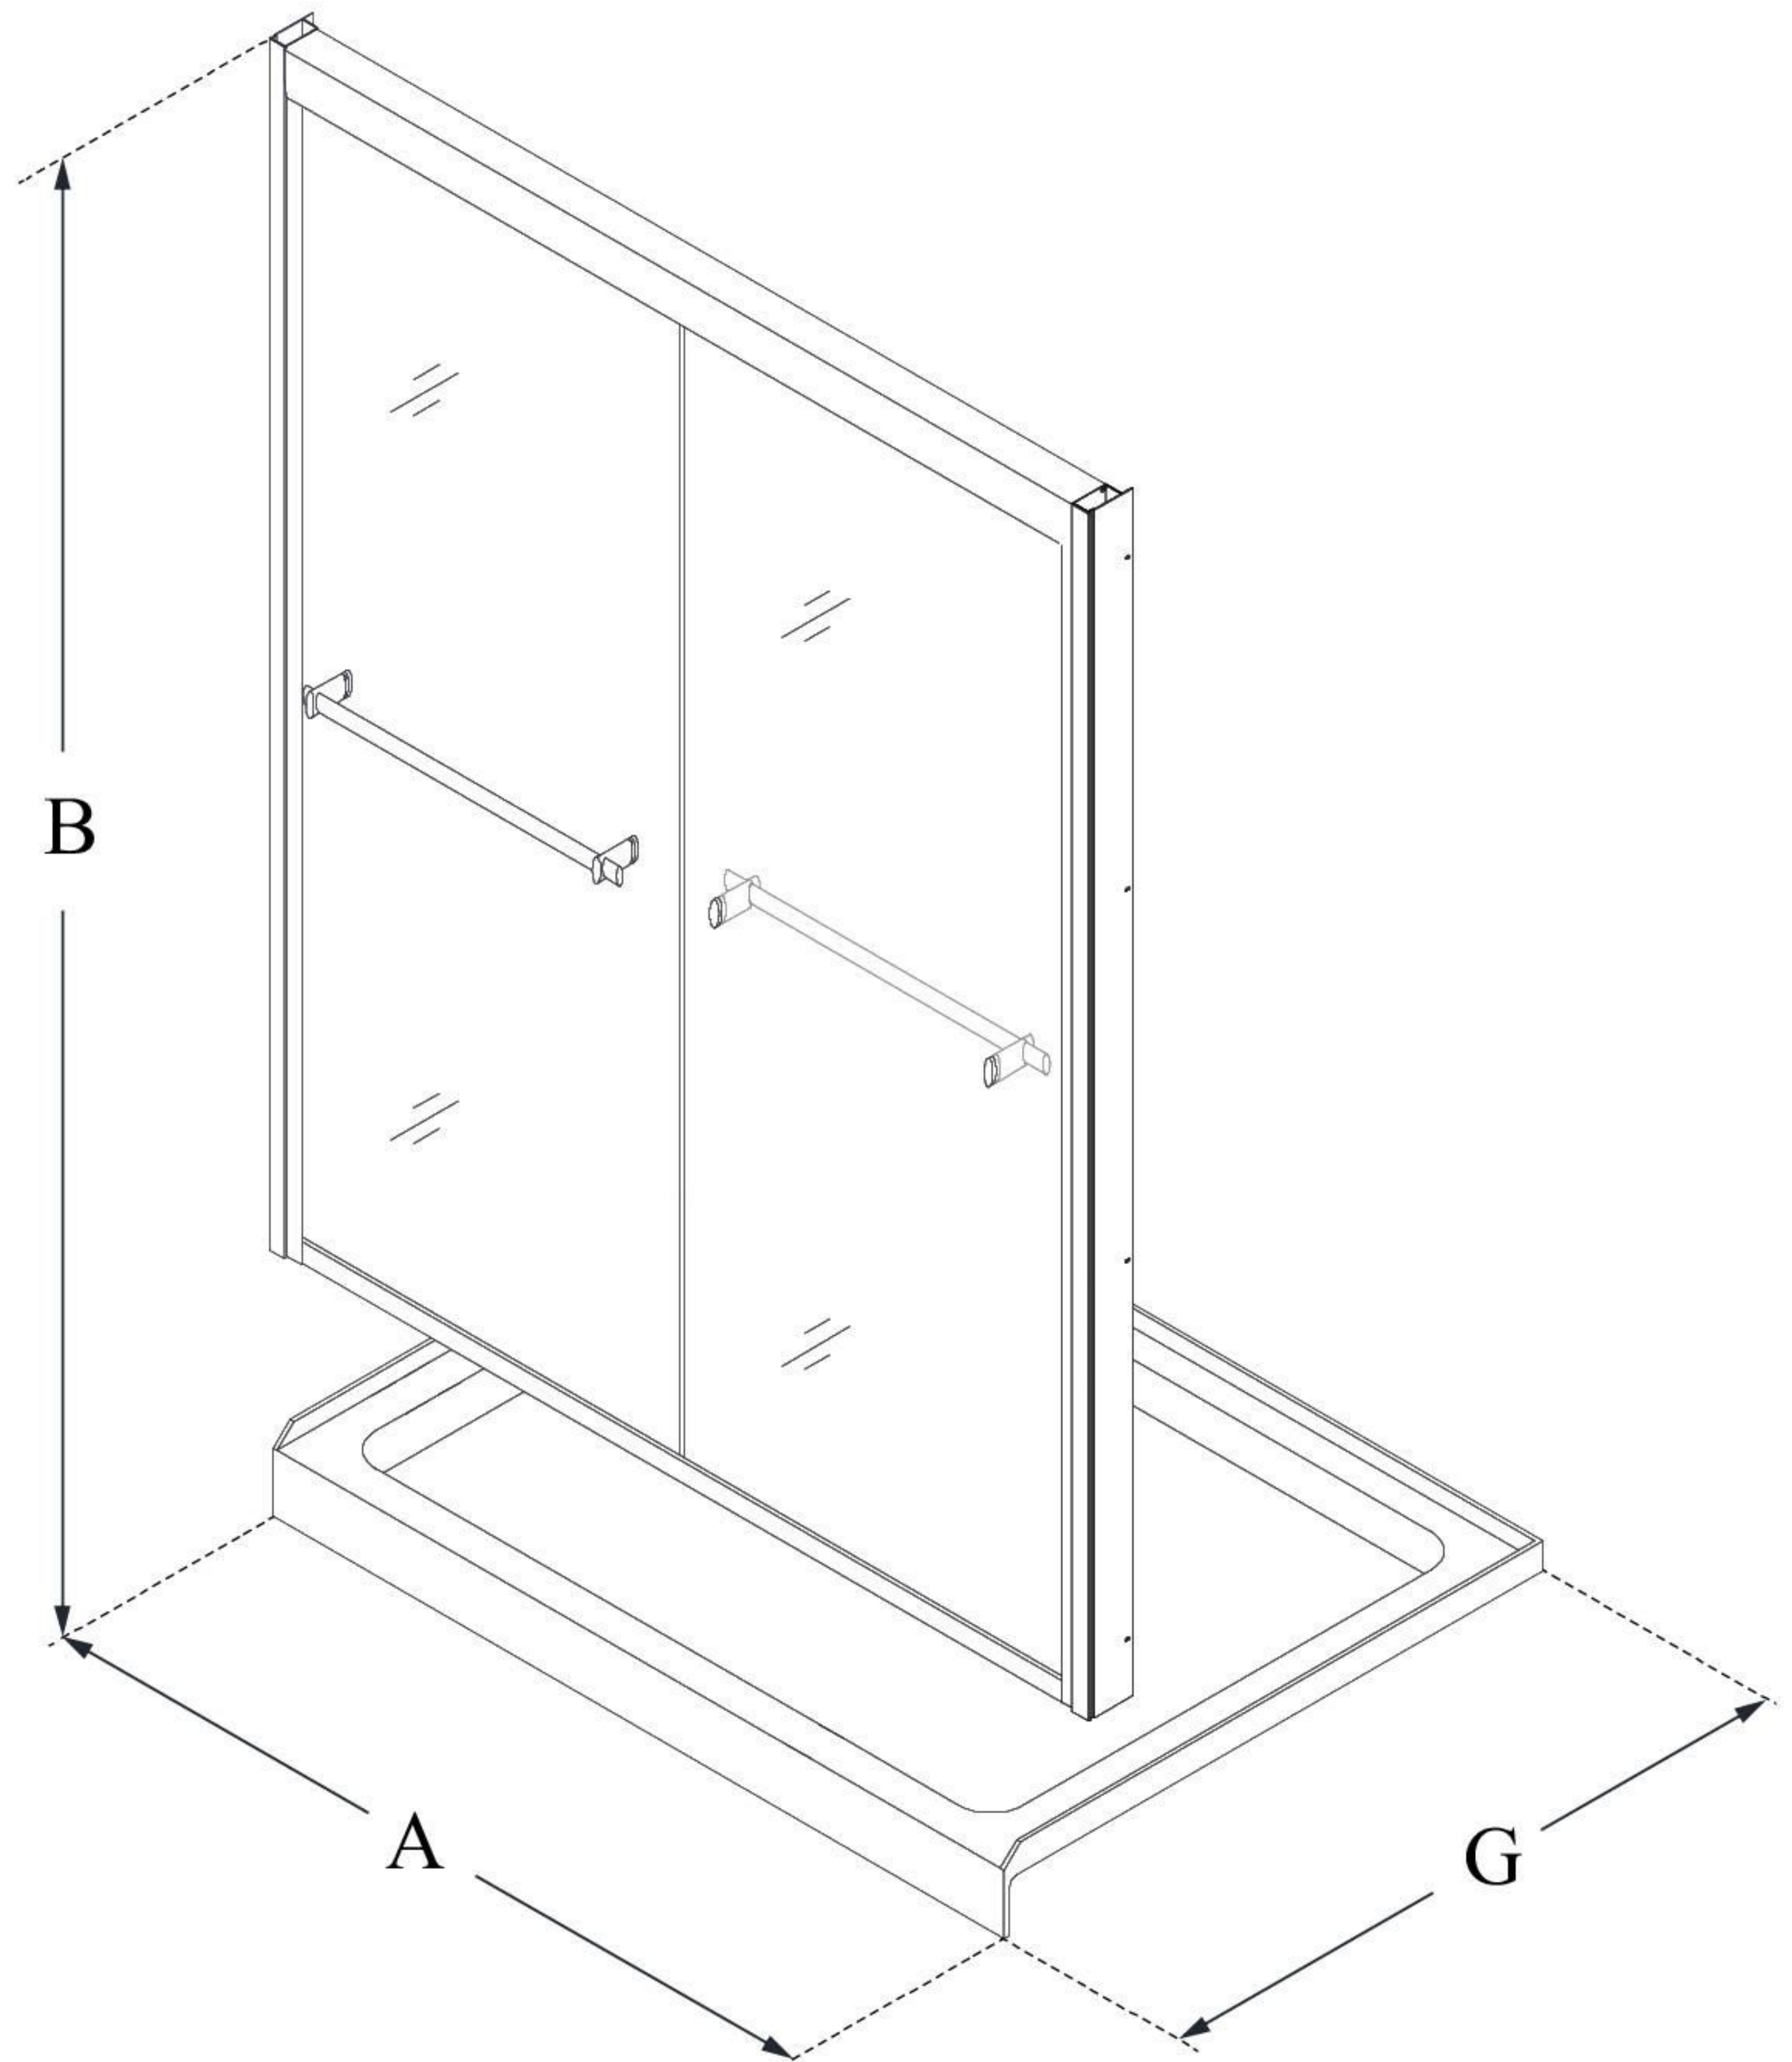

DL-6952

DUET

DreamLine Duet 34 in. D x 60 in.
W x 74 3/4 in. H Bypass Sliding
Shower Door and SlimLine
Shower Base Kit

KIT CONTENTS:

- SHOWER DOOR
- SHOWER BASE

CONFIGURATION DIMENSIONS:

A: 60"
KIT WIDTH

B: 74 3/4"
KIT HEIGHT

G: 34"
KIT DEPTH

AVAILABLE DRAIN LOCATIONS:

- CENTER
- LEFT
- RIGHT

For precise drain location, please refer to the
included base technical drawing

DreamLine reserves the right to update or modify the hardware or materials pictured
without prior notice for the purpose of product improvement and customer satisfaction.