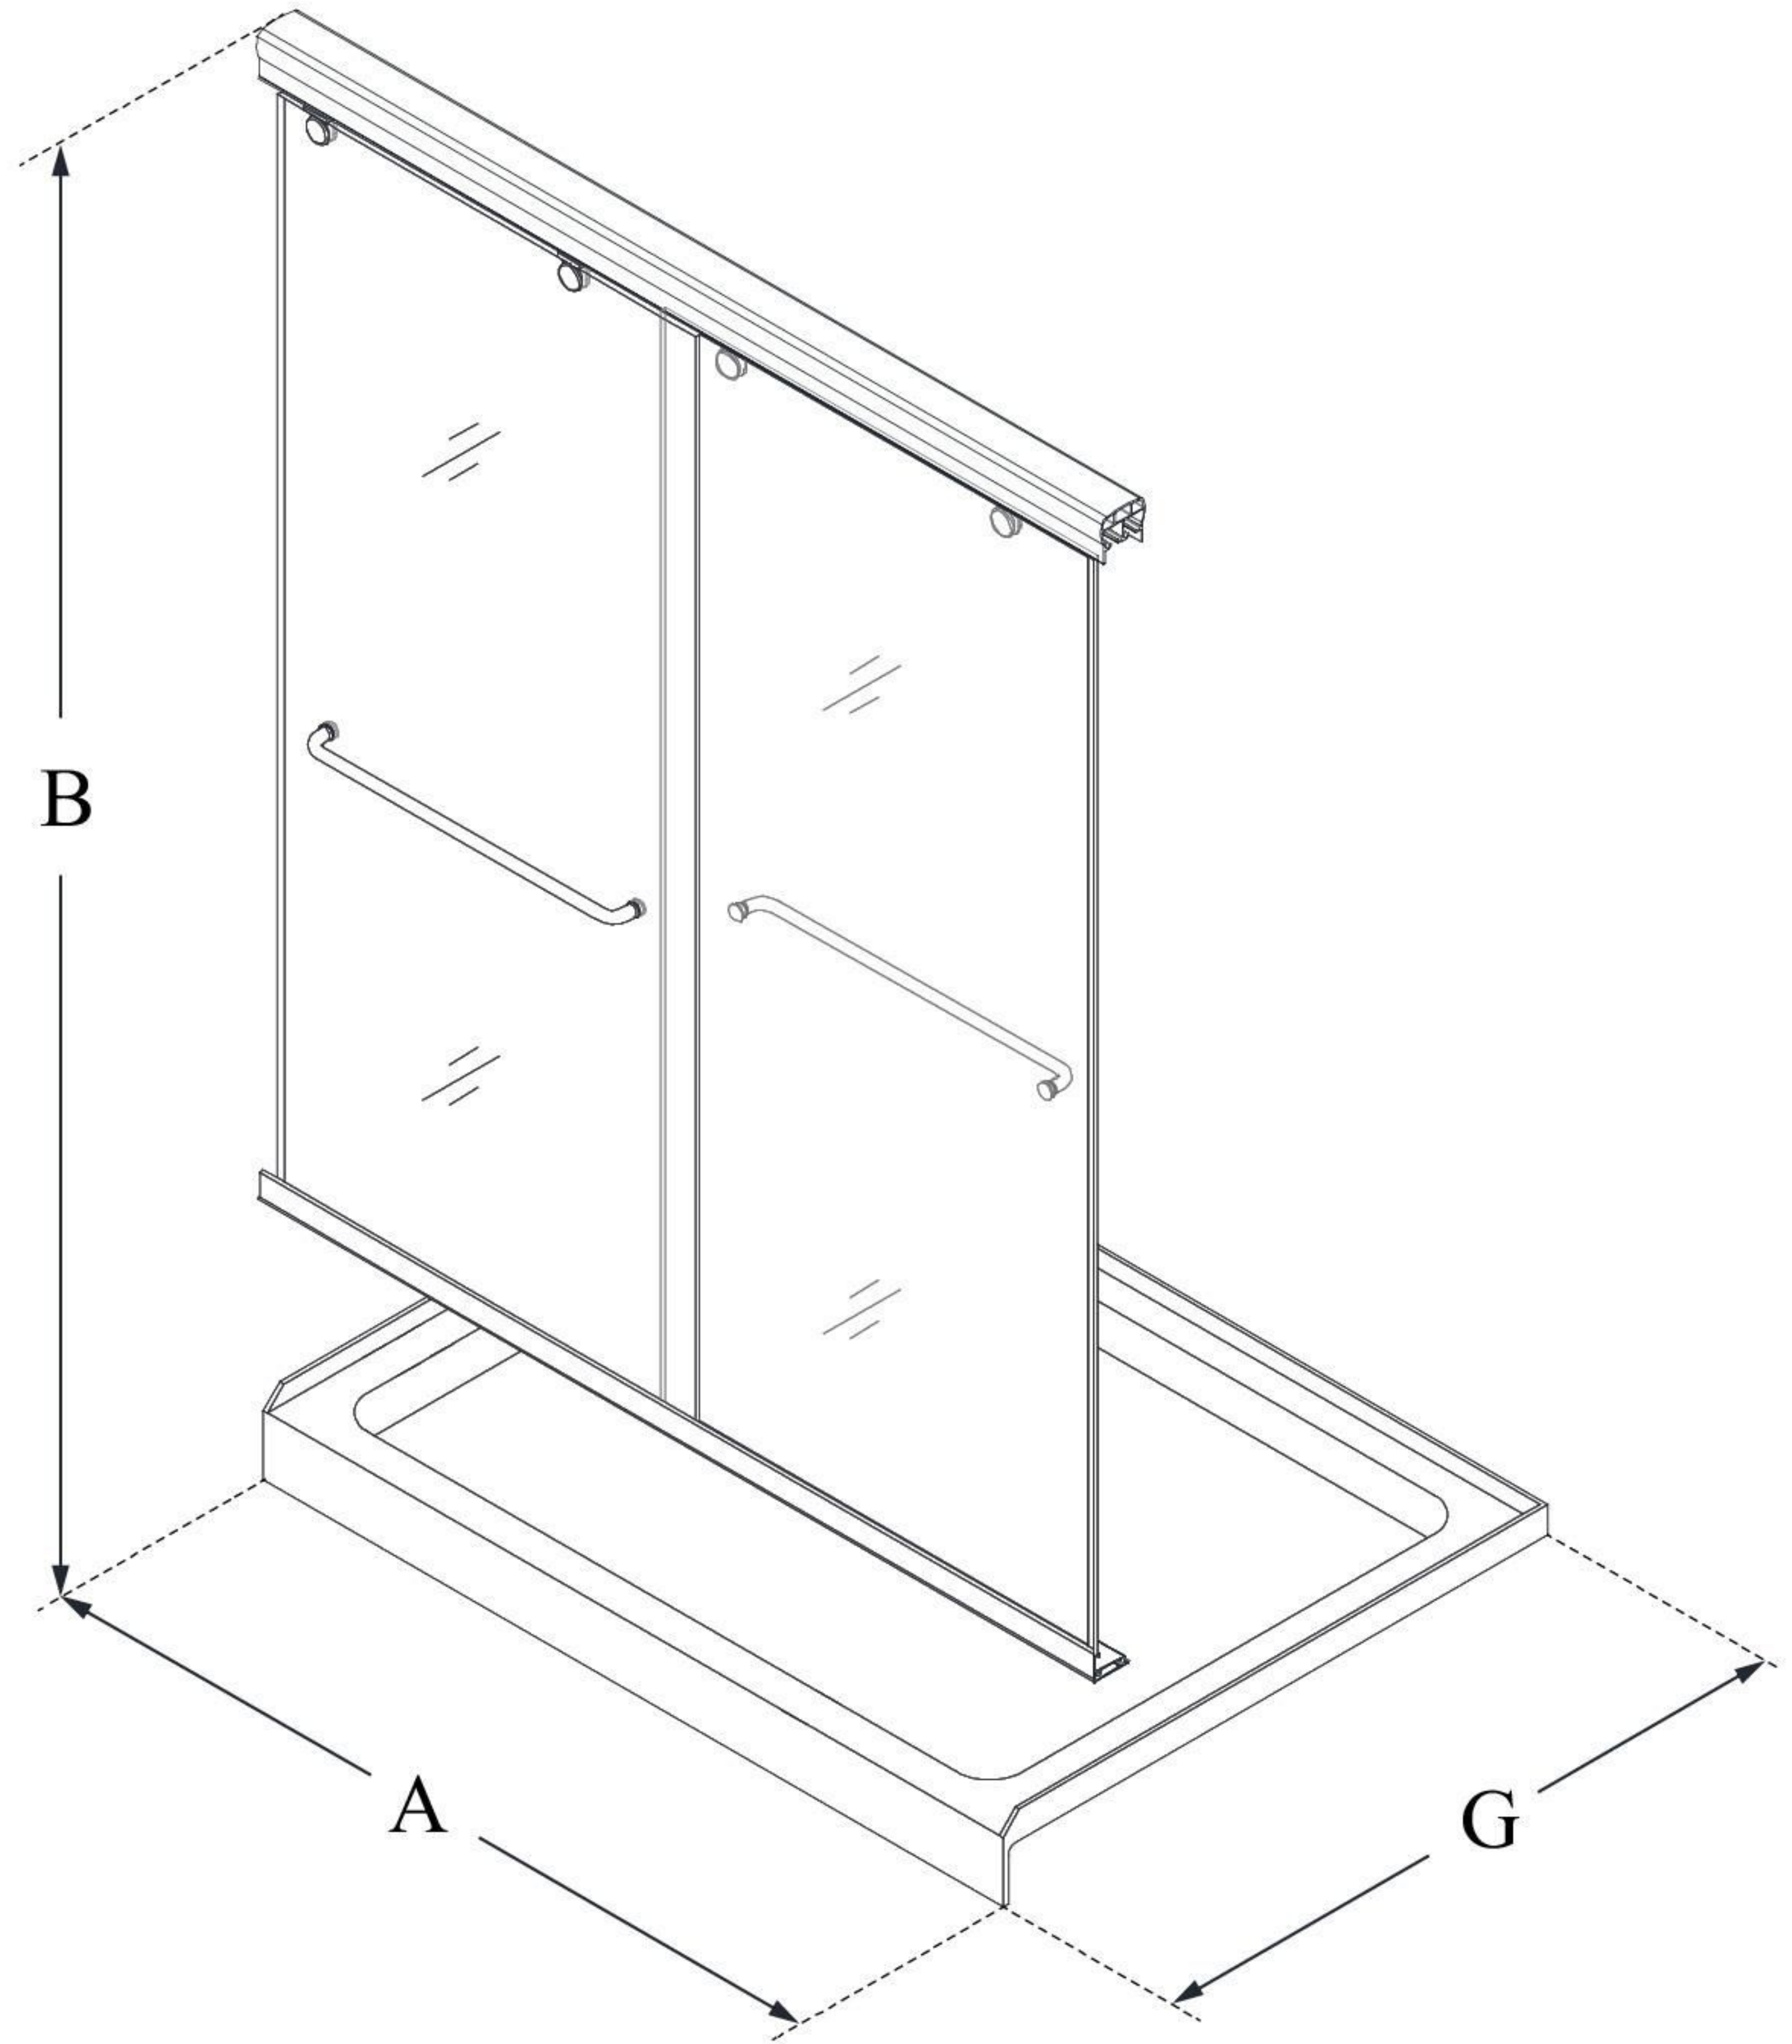

DL-6943

CHARISMA

DreamLine Charisma 36 in. D x
60 in. W x 78 3/4 in. H Frameless
Bypass Sliding Shower Door and
SlimLine Shower Base Kit

KIT CONTENTS:

- SHOWER DOOR
- SHOWER BASE

CONFIGURATION DIMENSIONS:

A: 60"
KIT WIDTH

B: 78 3/4"
KIT HEIGHT

G: 36"
KIT DEPTH

AVAILABLE DRAIN LOCATIONS:

- CENTER
- LEFT
- RIGHT

For precise drain location, please refer to the
included base technical drawing

DreamLine reserves the right to update or modify the hardware or materials pictured
without prior notice for the purpose of product improvement and customer satisfaction.