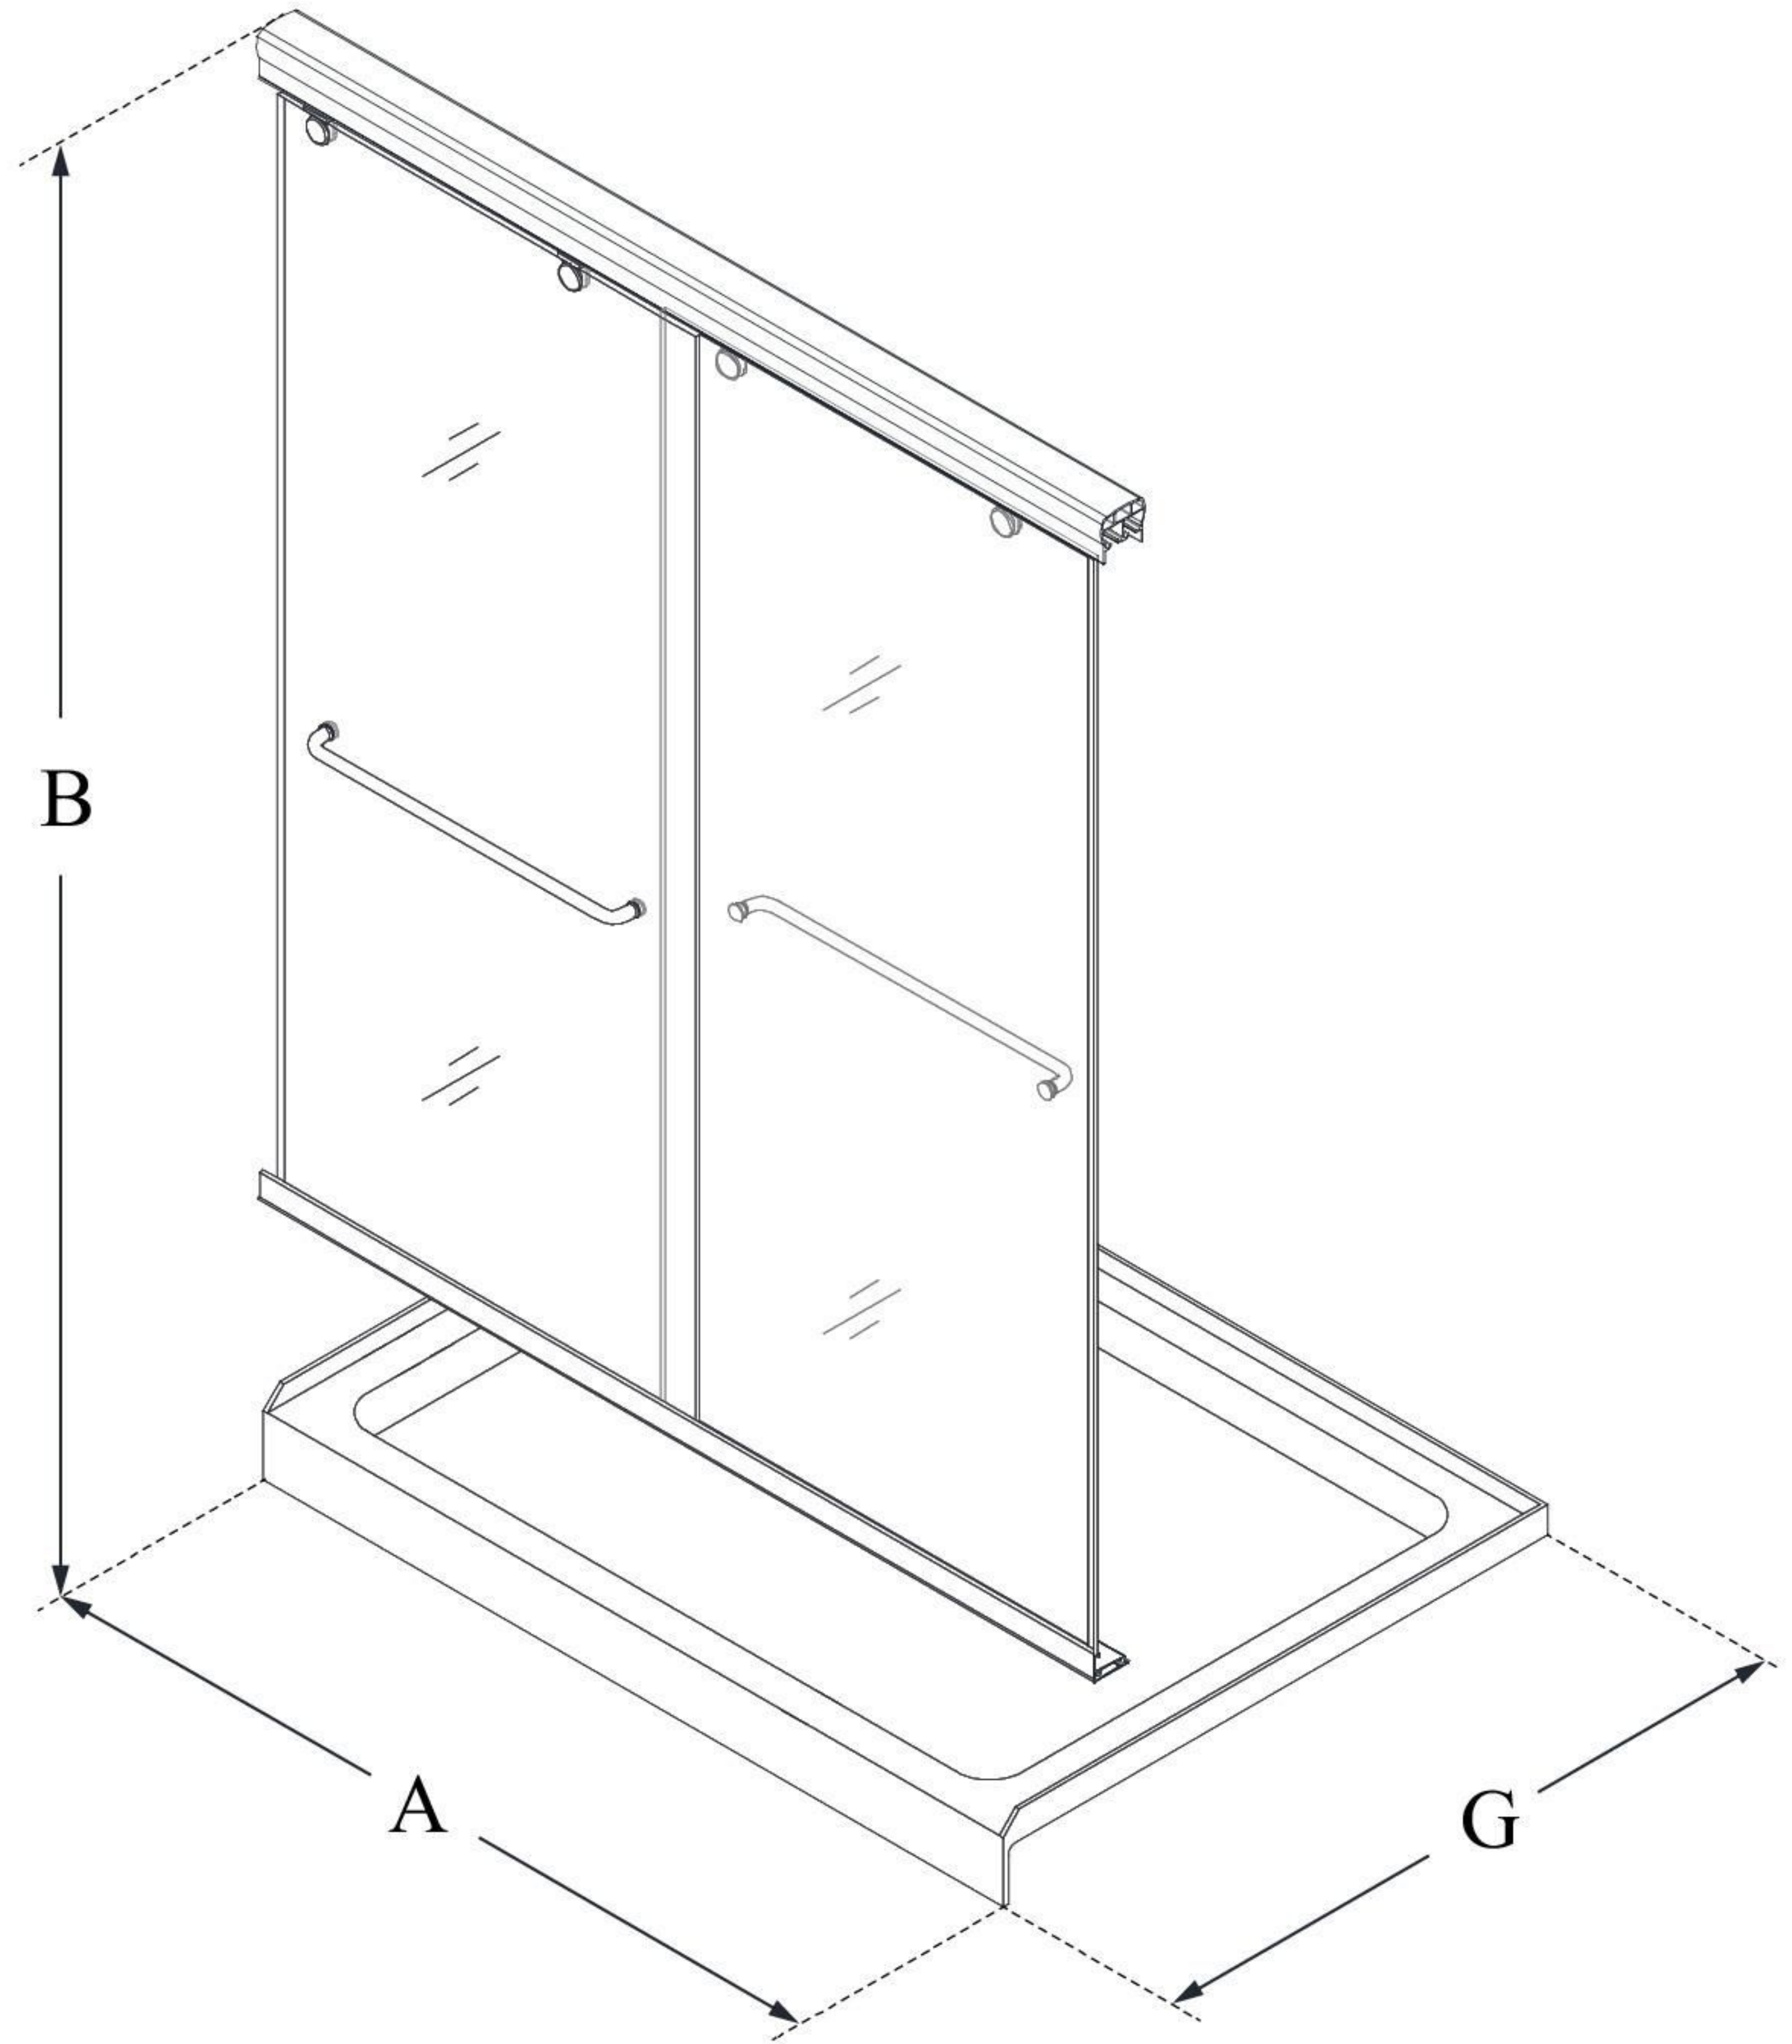

DL-6941

CHARISMA

DreamLine Charisma 32 in. D x
60 in. W x 78 3/4 in. H Frameless
Bypass Sliding Shower Door and
SlimLine Shower Base Kit

KIT CONTENTS:

- SHOWER DOOR
- SHOWER BASE

CONFIGURATION DIMENSIONS:

A: 60"
KIT WIDTH

B: 78 3/4"
KIT HEIGHT

G: 32"
KIT DEPTH

AVAILABLE DRAIN LOCATIONS:

- CENTER
- LEFT
- RIGHT

For precise drain location, please refer to the
included base technical drawing

DreamLine reserves the right to update or modify the hardware or materials pictured
without prior notice for the purpose of product improvement and customer satisfaction.