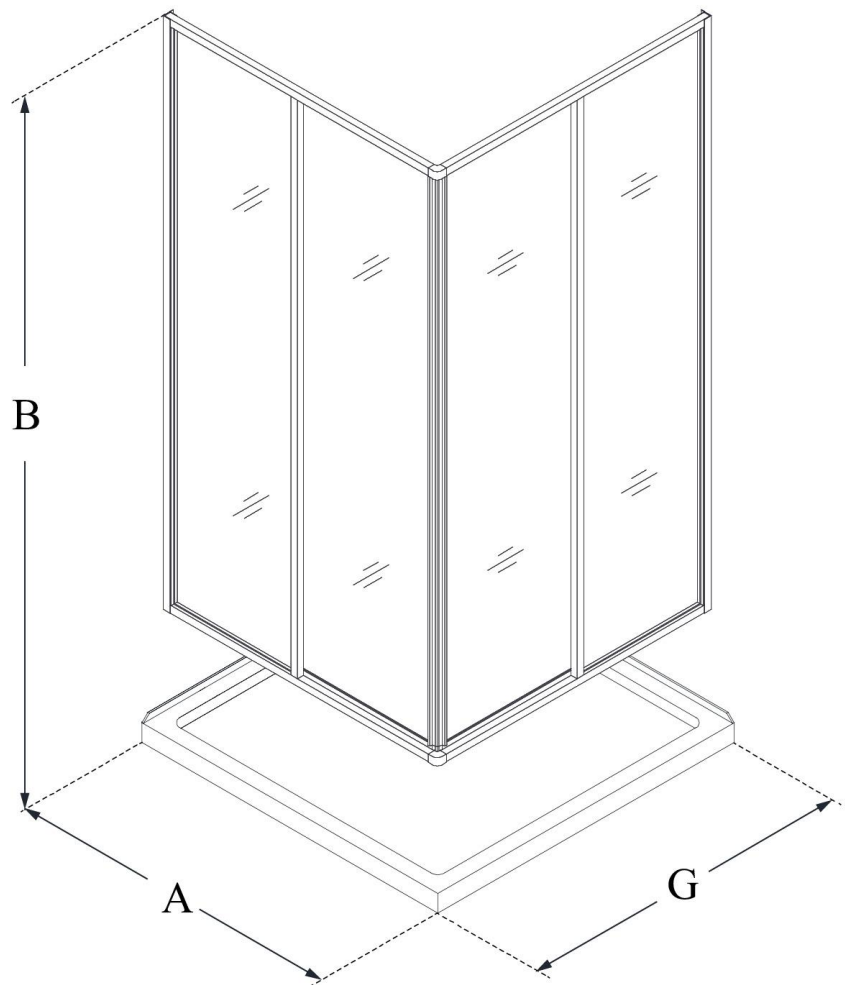

DL-6710

CORNerview

DreamLine Cornerview 36 in. D
x 36 in. W x 74 3/4 in. H Framed
Sliding Shower Enclosure and
SlimLine Shower Base Kit

KIT CONTENTS:

- SHOWER ENCLOSURE
- SHOWER BASE

CONFIGURATION DIMENSIONS:

A: 36"

KIT WIDTH

B: 74 3/4"

KIT HEIGHT

G: 36"

KIT DEPTH

AVAILABLE DRAIN LOCATIONS:

- CORNER

For precise drain location, please refer to the
included base technical drawing

DreamLine reserves the right to update or modify the hardware or materials pictured
without prior notice for the purpose of product improvement and customer satisfaction.