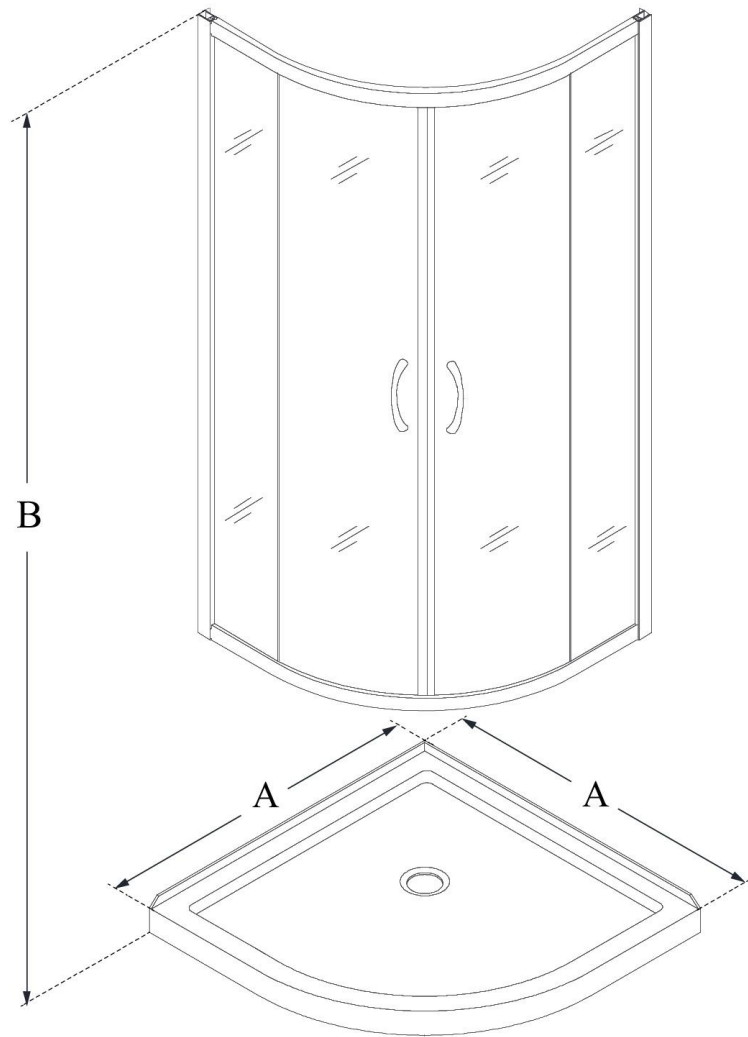

DL-6703

PRIME

DreamLine Prime 38 in. x 38 in. x 74 3/4 in. H Corner Sliding Shower Enclosure and SlimLine Shower Base Kit

KIT CONTENTS:

- SHOWER ENCLOSURE
- SHOWER BASE

CONFIGURATION DIMENSIONS:

A: 38"

KIT WIDTH

B: 74 3/4"

KIT HEIGHT

G: 38"

KIT DEPTH

AVAILABLE DRAIN LOCATIONS:

- CORNER

For precise drain location, please refer to the included base technical drawing

DreamLine reserves the right to update or modify the hardware or materials pictured without prior notice for the purpose of product improvement and customer satisfaction.