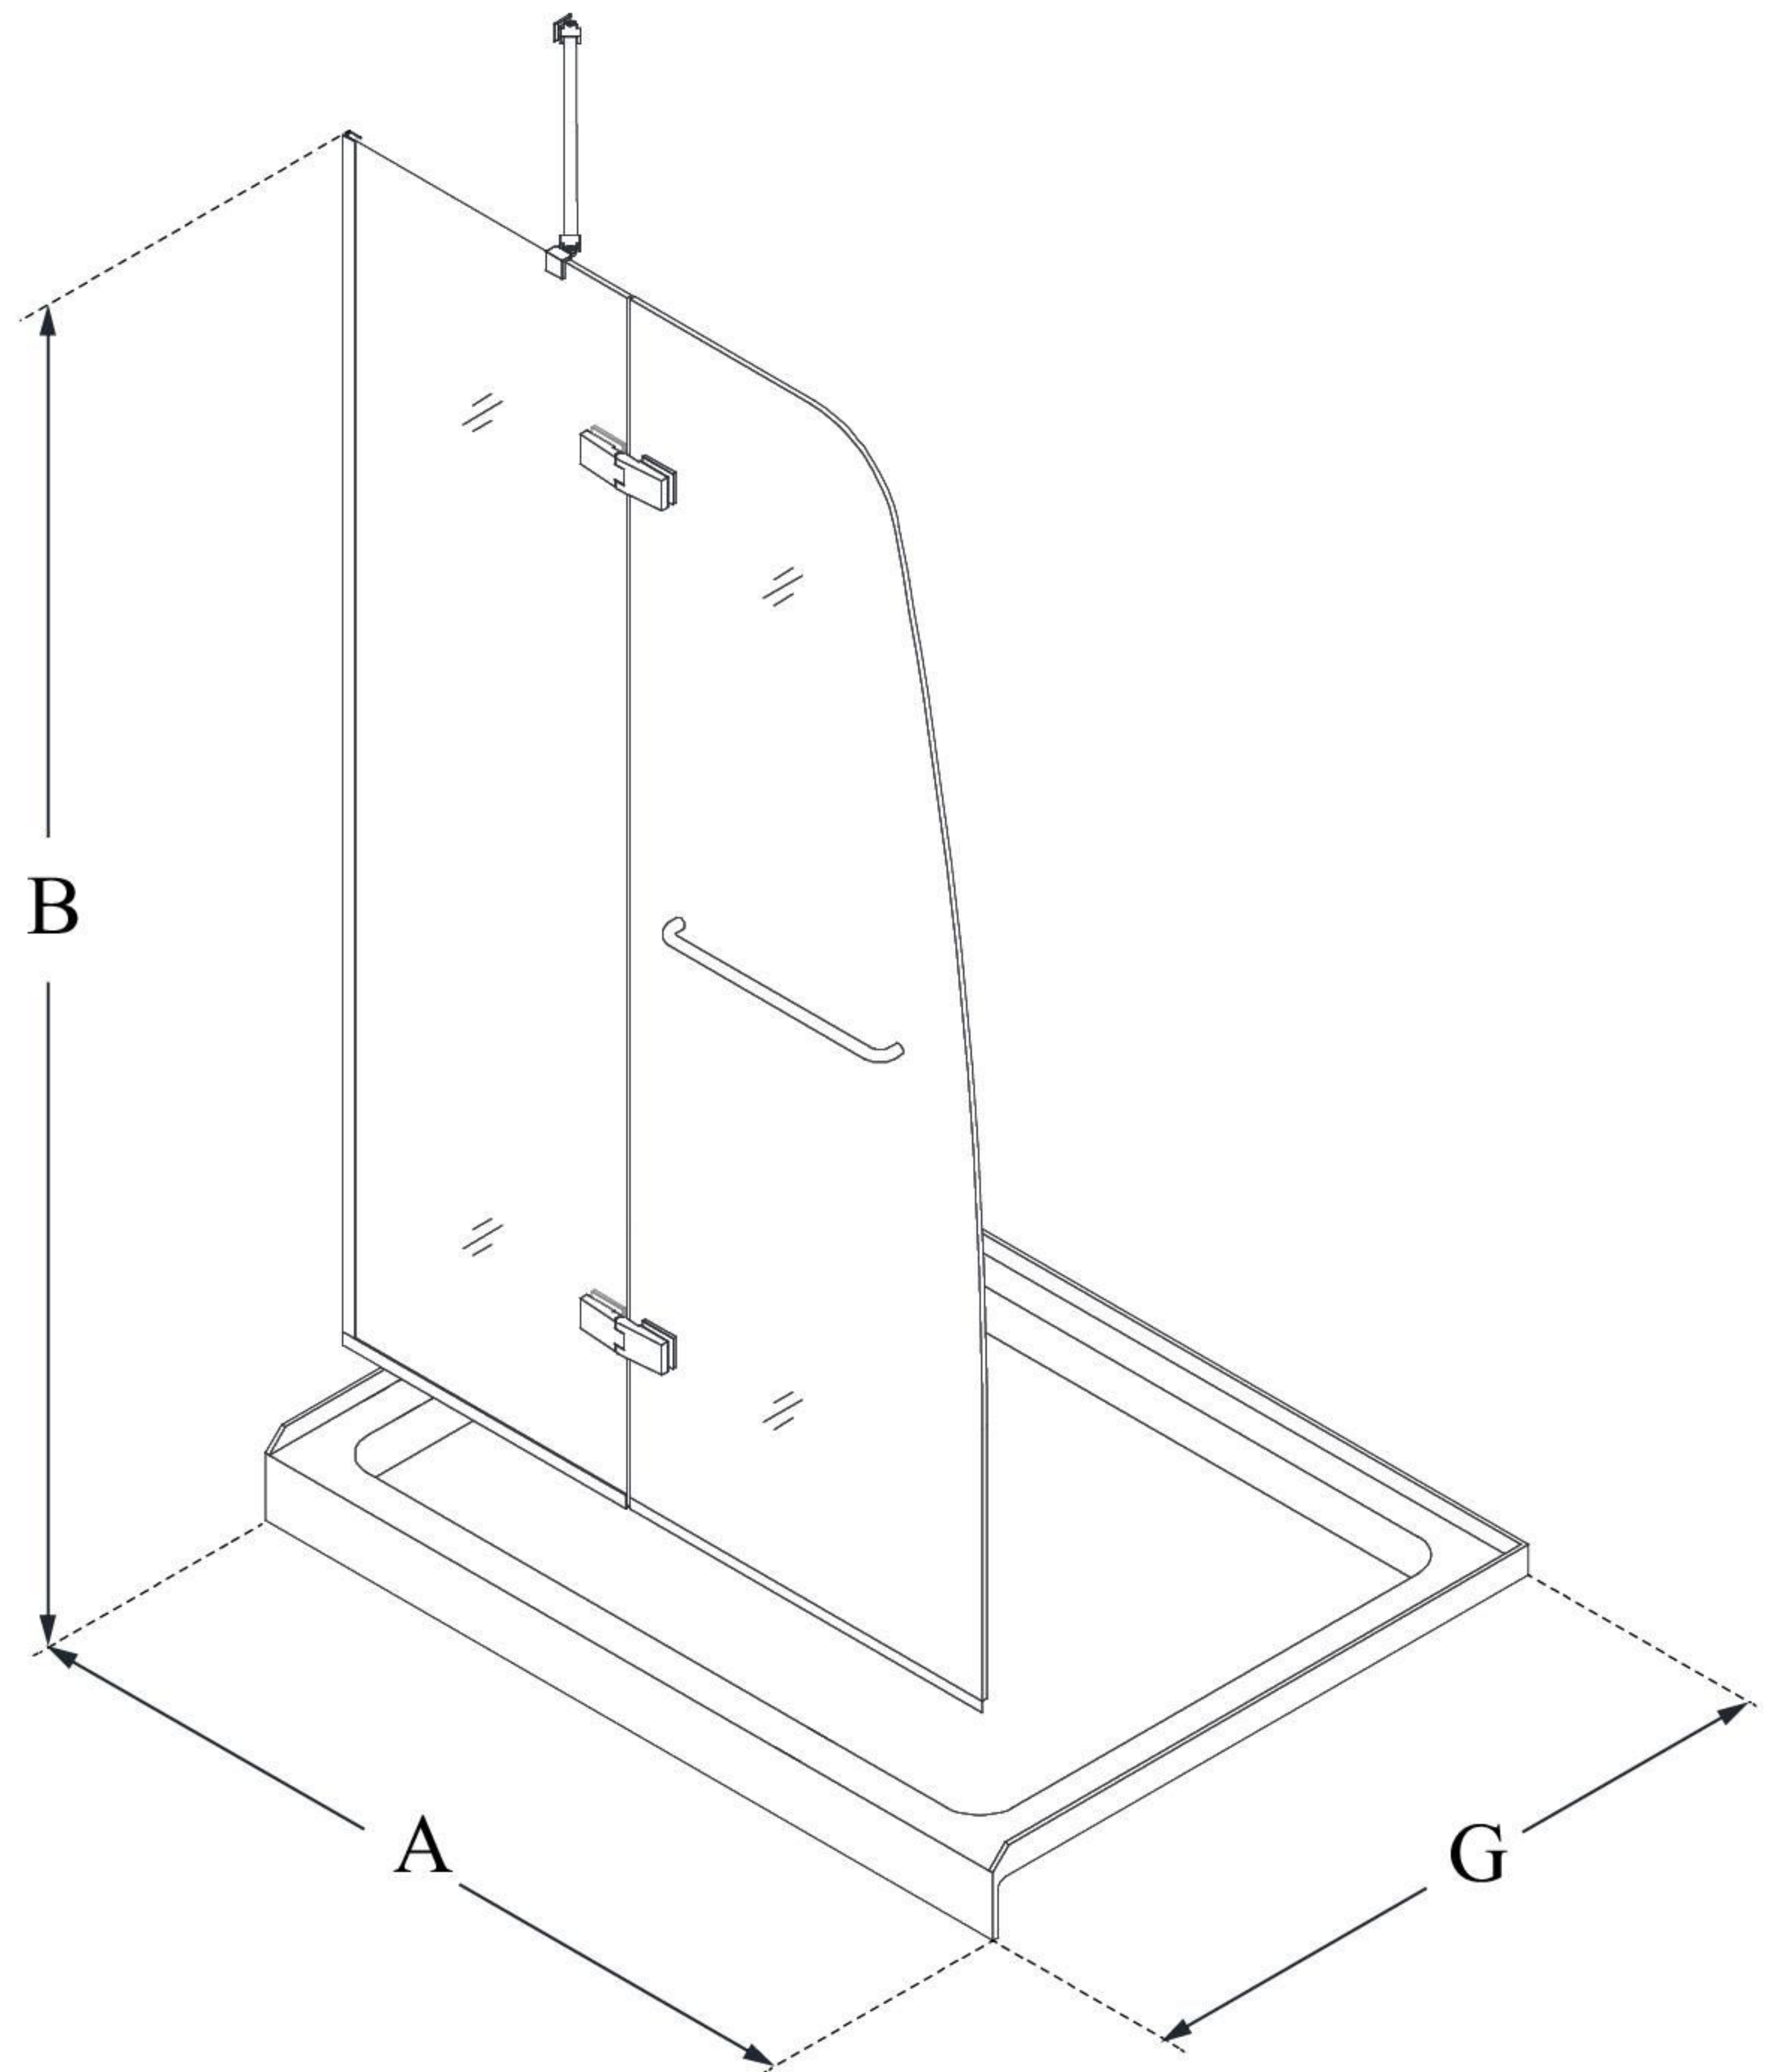

# AQUA ULTRA

DreamLine Aqua Ultra 30 in. D x  
60 in. W x 74 3/4 in. H Frameless  
Hinged Shower Door and SlimLine  
Shower Base Kit

## KIT CONTENTS:

- SHOWER DOOR
- SHOWER BASE

## CONFIGURATION DIMENSIONS:

**A: 60"**  
KIT WIDTH

**B: 74 3/4"**  
KIT HEIGHT

**G: 30"**  
KIT DEPTH

## AVAILABLE DRAIN LOCATIONS:

- CENTER
- LEFT
- RIGHT

For precise drain location, please refer to the  
included base technical drawing

DreamLine reserves the right to update or modify the hardware or materials pictured  
without prior notice for the purpose of product improvement and customer satisfaction.