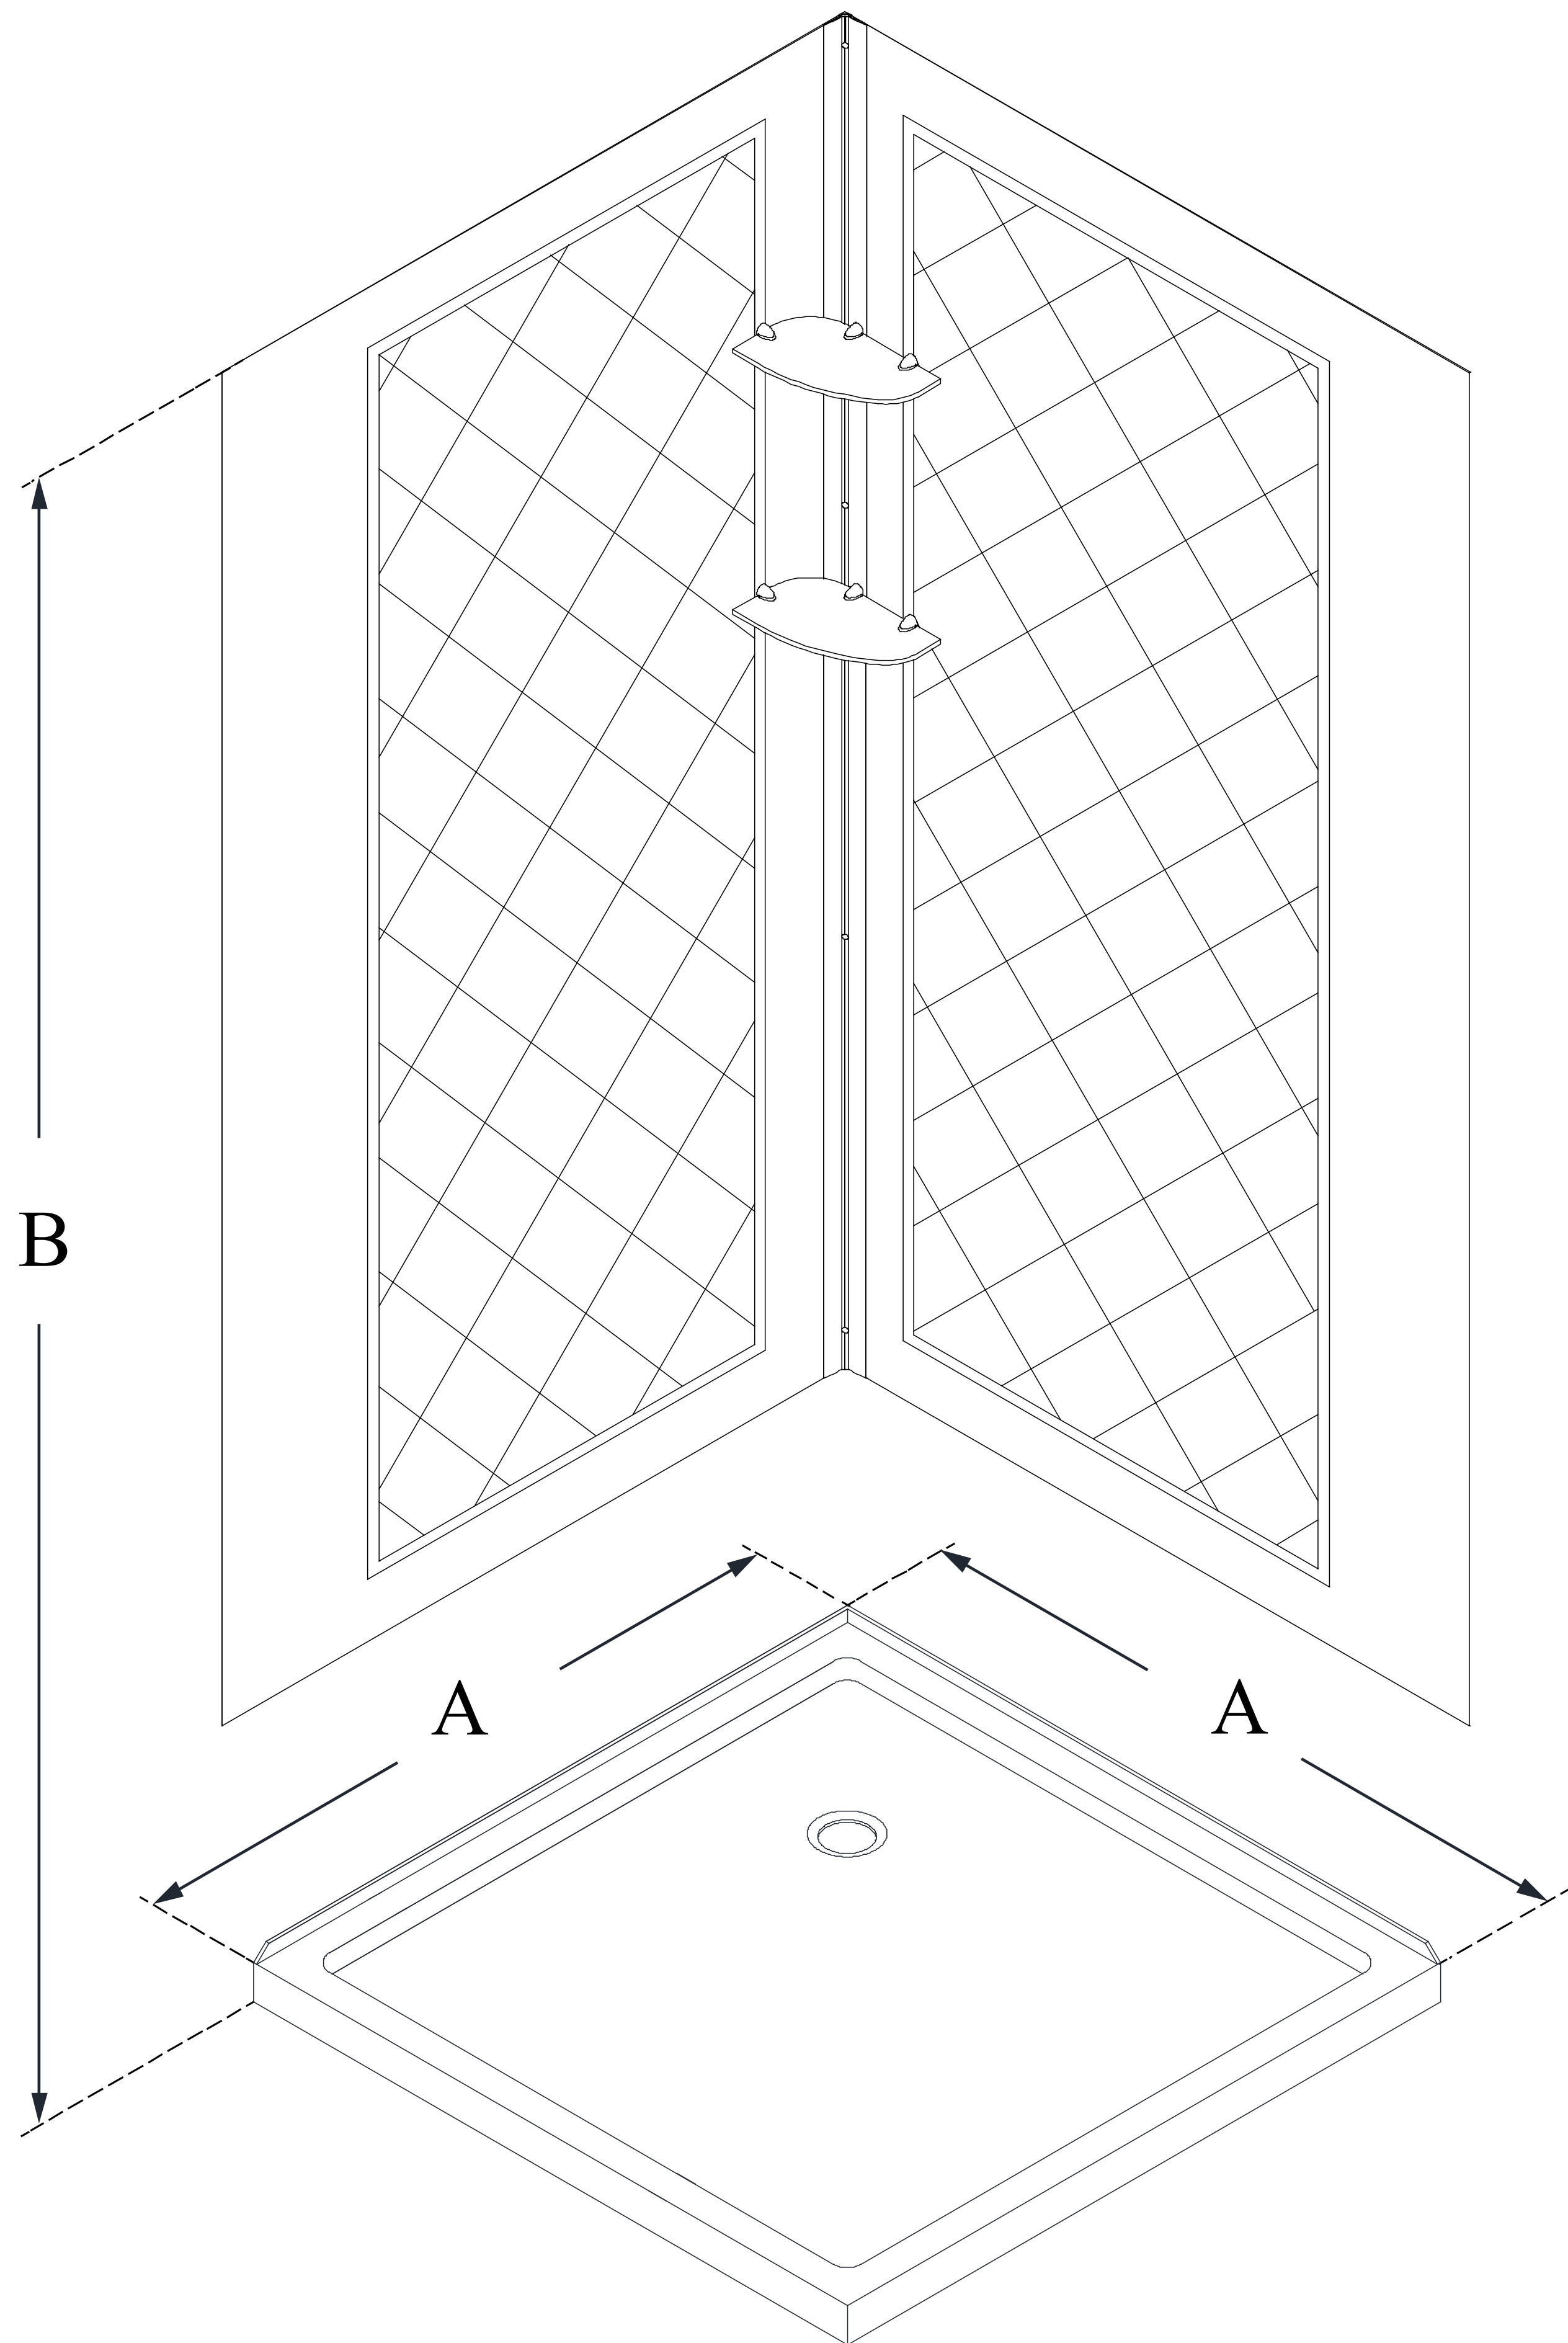

DL-6294

QWALL-4

DreamLine 36 in. D x 36 in. W
x 76 3/4 in. H SlimLine Double
Threshold Shower Base and
QWALL-4 Acrylic Backwall Kit

KIT CONTENTS:

- SHOWER BASE
- QWALL BACKWALLS

CONFIGURATION DIMENSIONS:

A: 36 in.
KIT WIDTH

B: 76 3/4 in.
KIT HEIGHT

G: 36 in.
KIT DEPTH

AVAILABLE DRAIN LOCATIONS:
- CORNER

For precise drain location, please refer to the
included base technical drawing

DreamLine reserves the right to update or modify the hardware or materials pictured
without prior notice for the purpose of product improvement and customer satisfaction.