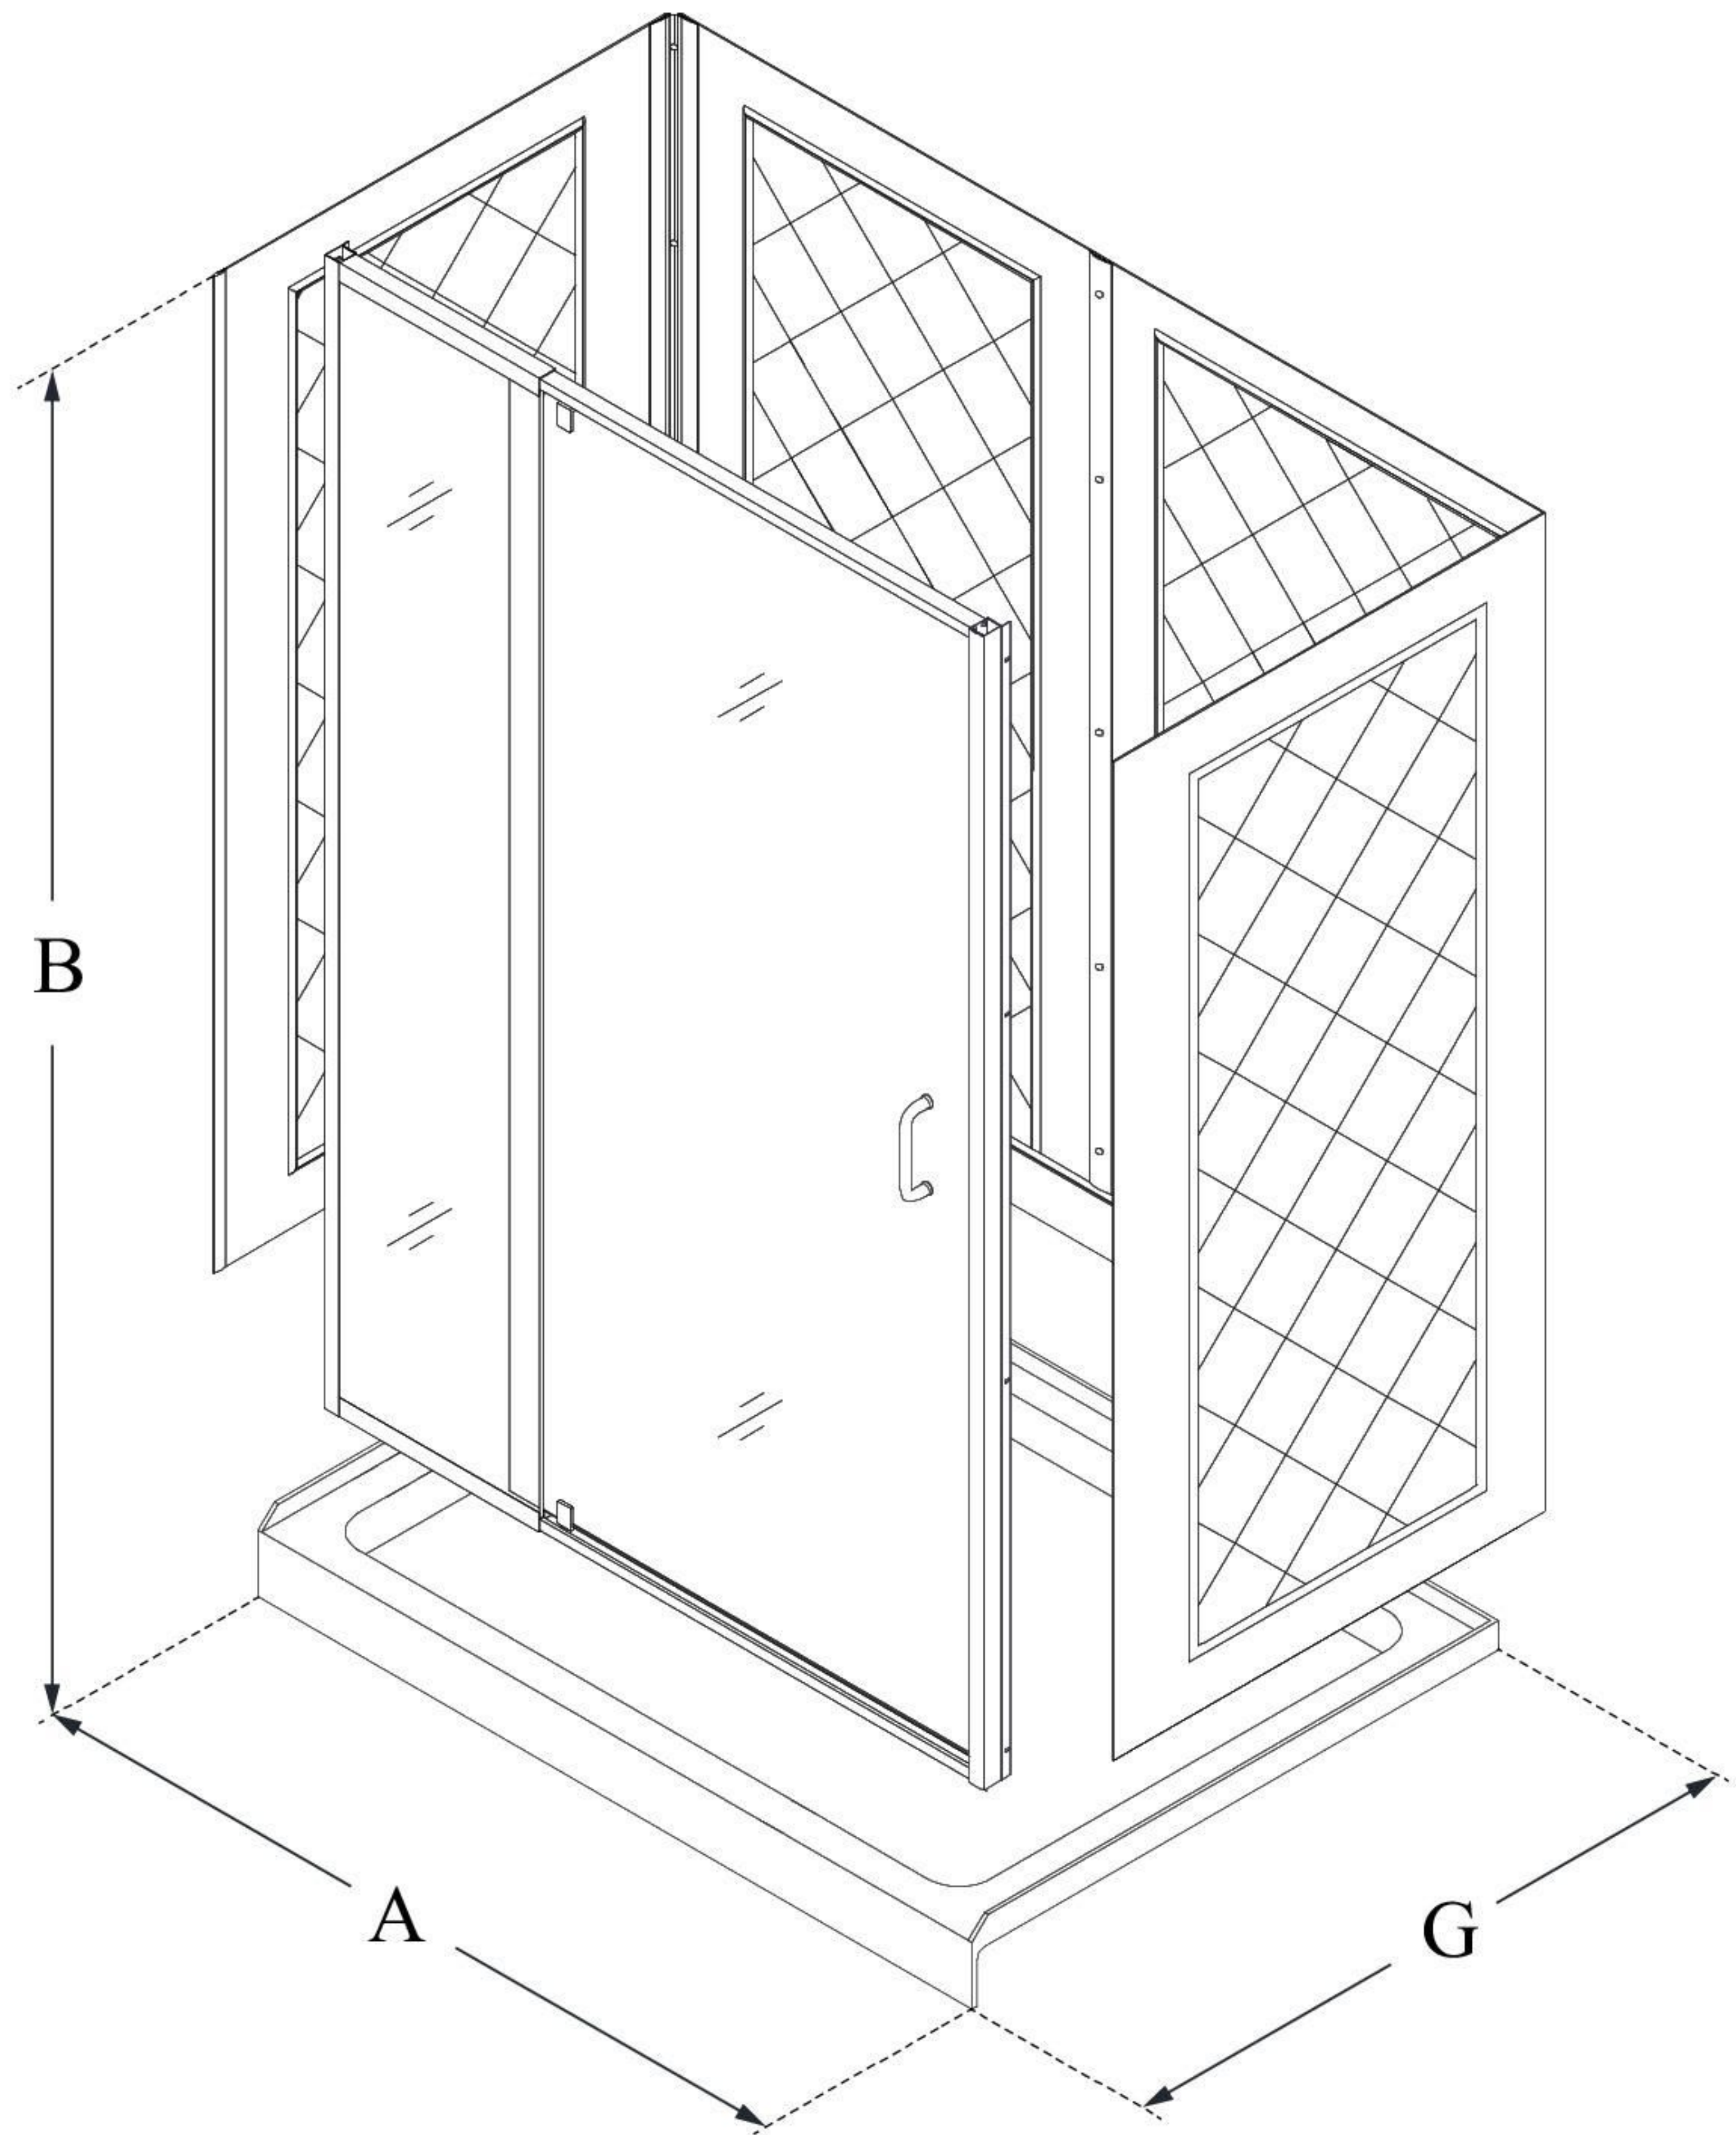

DL-6230

FLEX

DreamLine Flex 36 in. D x 60 in.
W x 76 3/4 in. H Semi-Frameless
Pivot Shower Door, SlimLine
Shower Base and Backwall Kit

KIT CONTENTS:

- SHOWER DOOR
- SHOWER BASE
- QWALL BACKWALLS

CONFIGURATION DIMENSIONS:

A: 60"
KIT WIDTH

B: 76 3/4"
KIT HEIGHT

G: 36"
KIT DEPTH

AVAILABLE DRAIN LOCATIONS:

- CENTER
- LEFT
- RIGHT

For precise drain location, please refer to the
included base technical drawing

DreamLine reserves the right to update or modify the hardware or materials pictured
without prior notice for the purpose of product improvement and customer satisfaction.