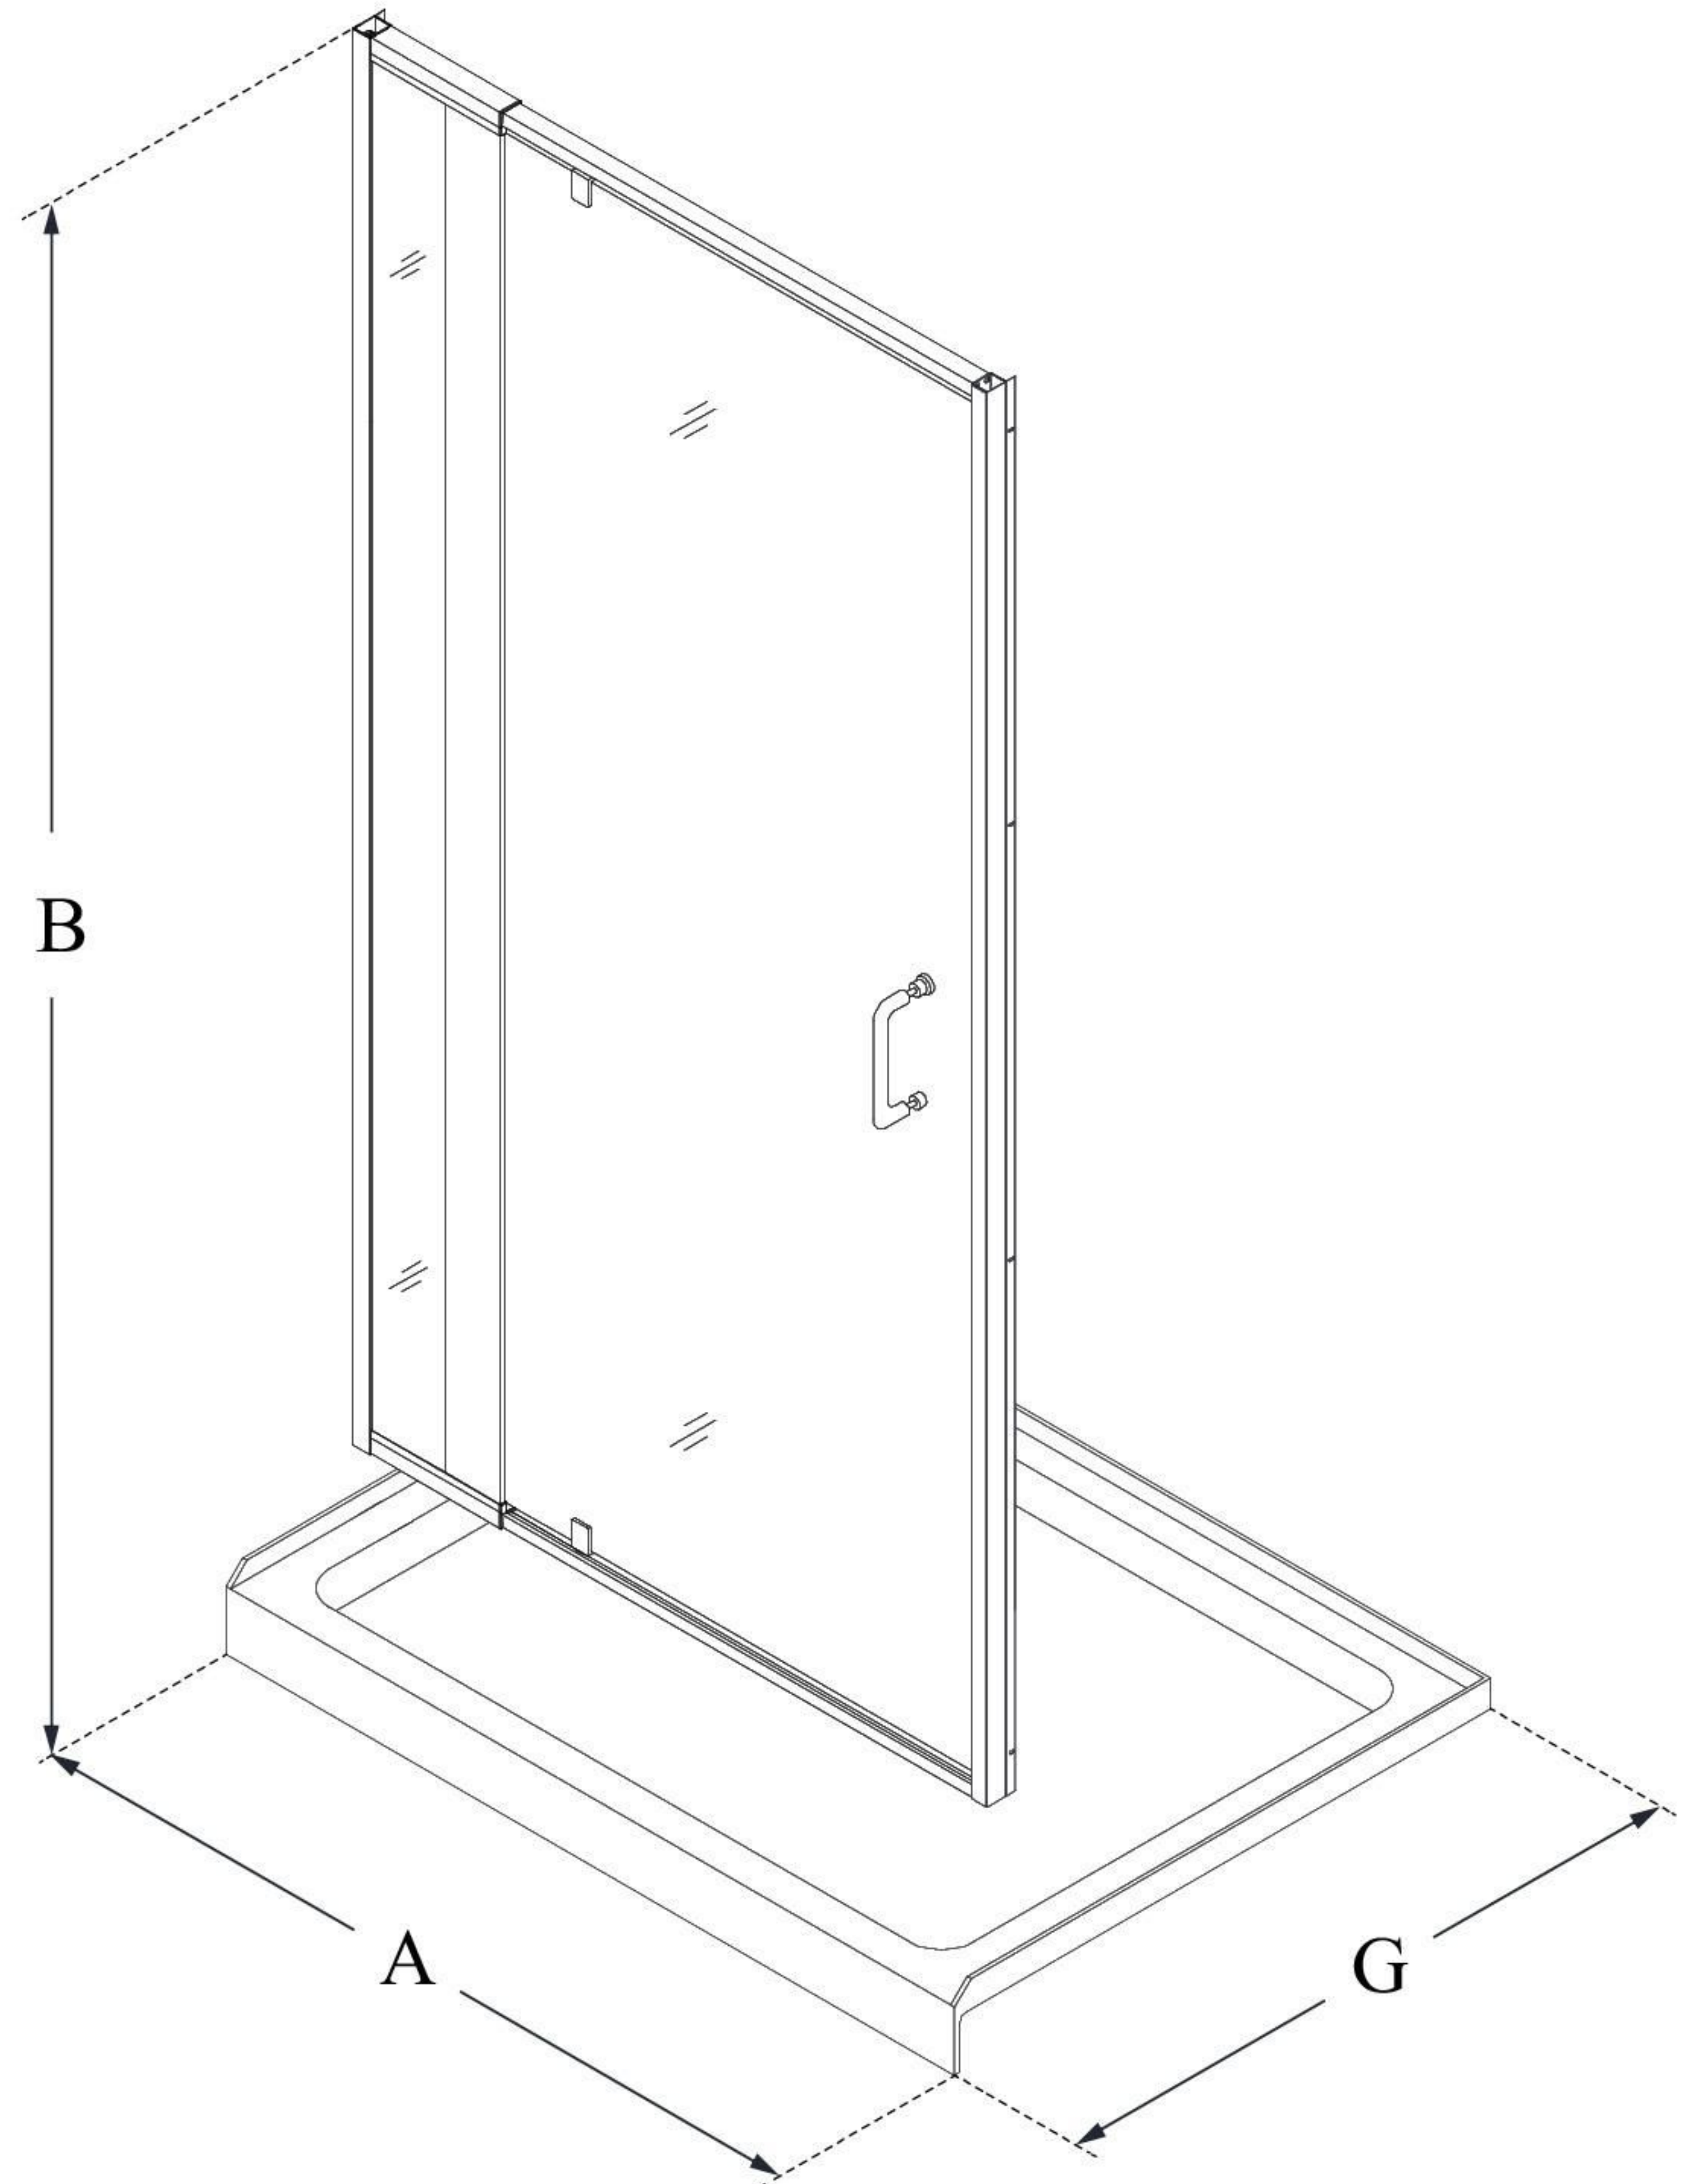

DL-6225

FLEX

DreamLine Flex 36 in. D x 60 in.
W x 74 3/4 in. H Semi-Frameless
Pivot Shower Door and SlimLine
Shower Base Kit

KIT CONTENTS:

- SHOWER DOOR
- SHOWER BASE

CONFIGURATION DIMENSIONS:

A: 60"
KIT WIDTH

B: 74 3/4"
KIT HEIGHT

G: 36"
KIT DEPTH

AVAILABLE DRAIN LOCATIONS:

- CENTER
- LEFT
- RIGHT

For precise drain location, please refer to the
included base technical drawing

DreamLine reserves the right to update or modify the hardware or materials pictured
without prior notice for the purpose of product improvement and customer satisfaction.