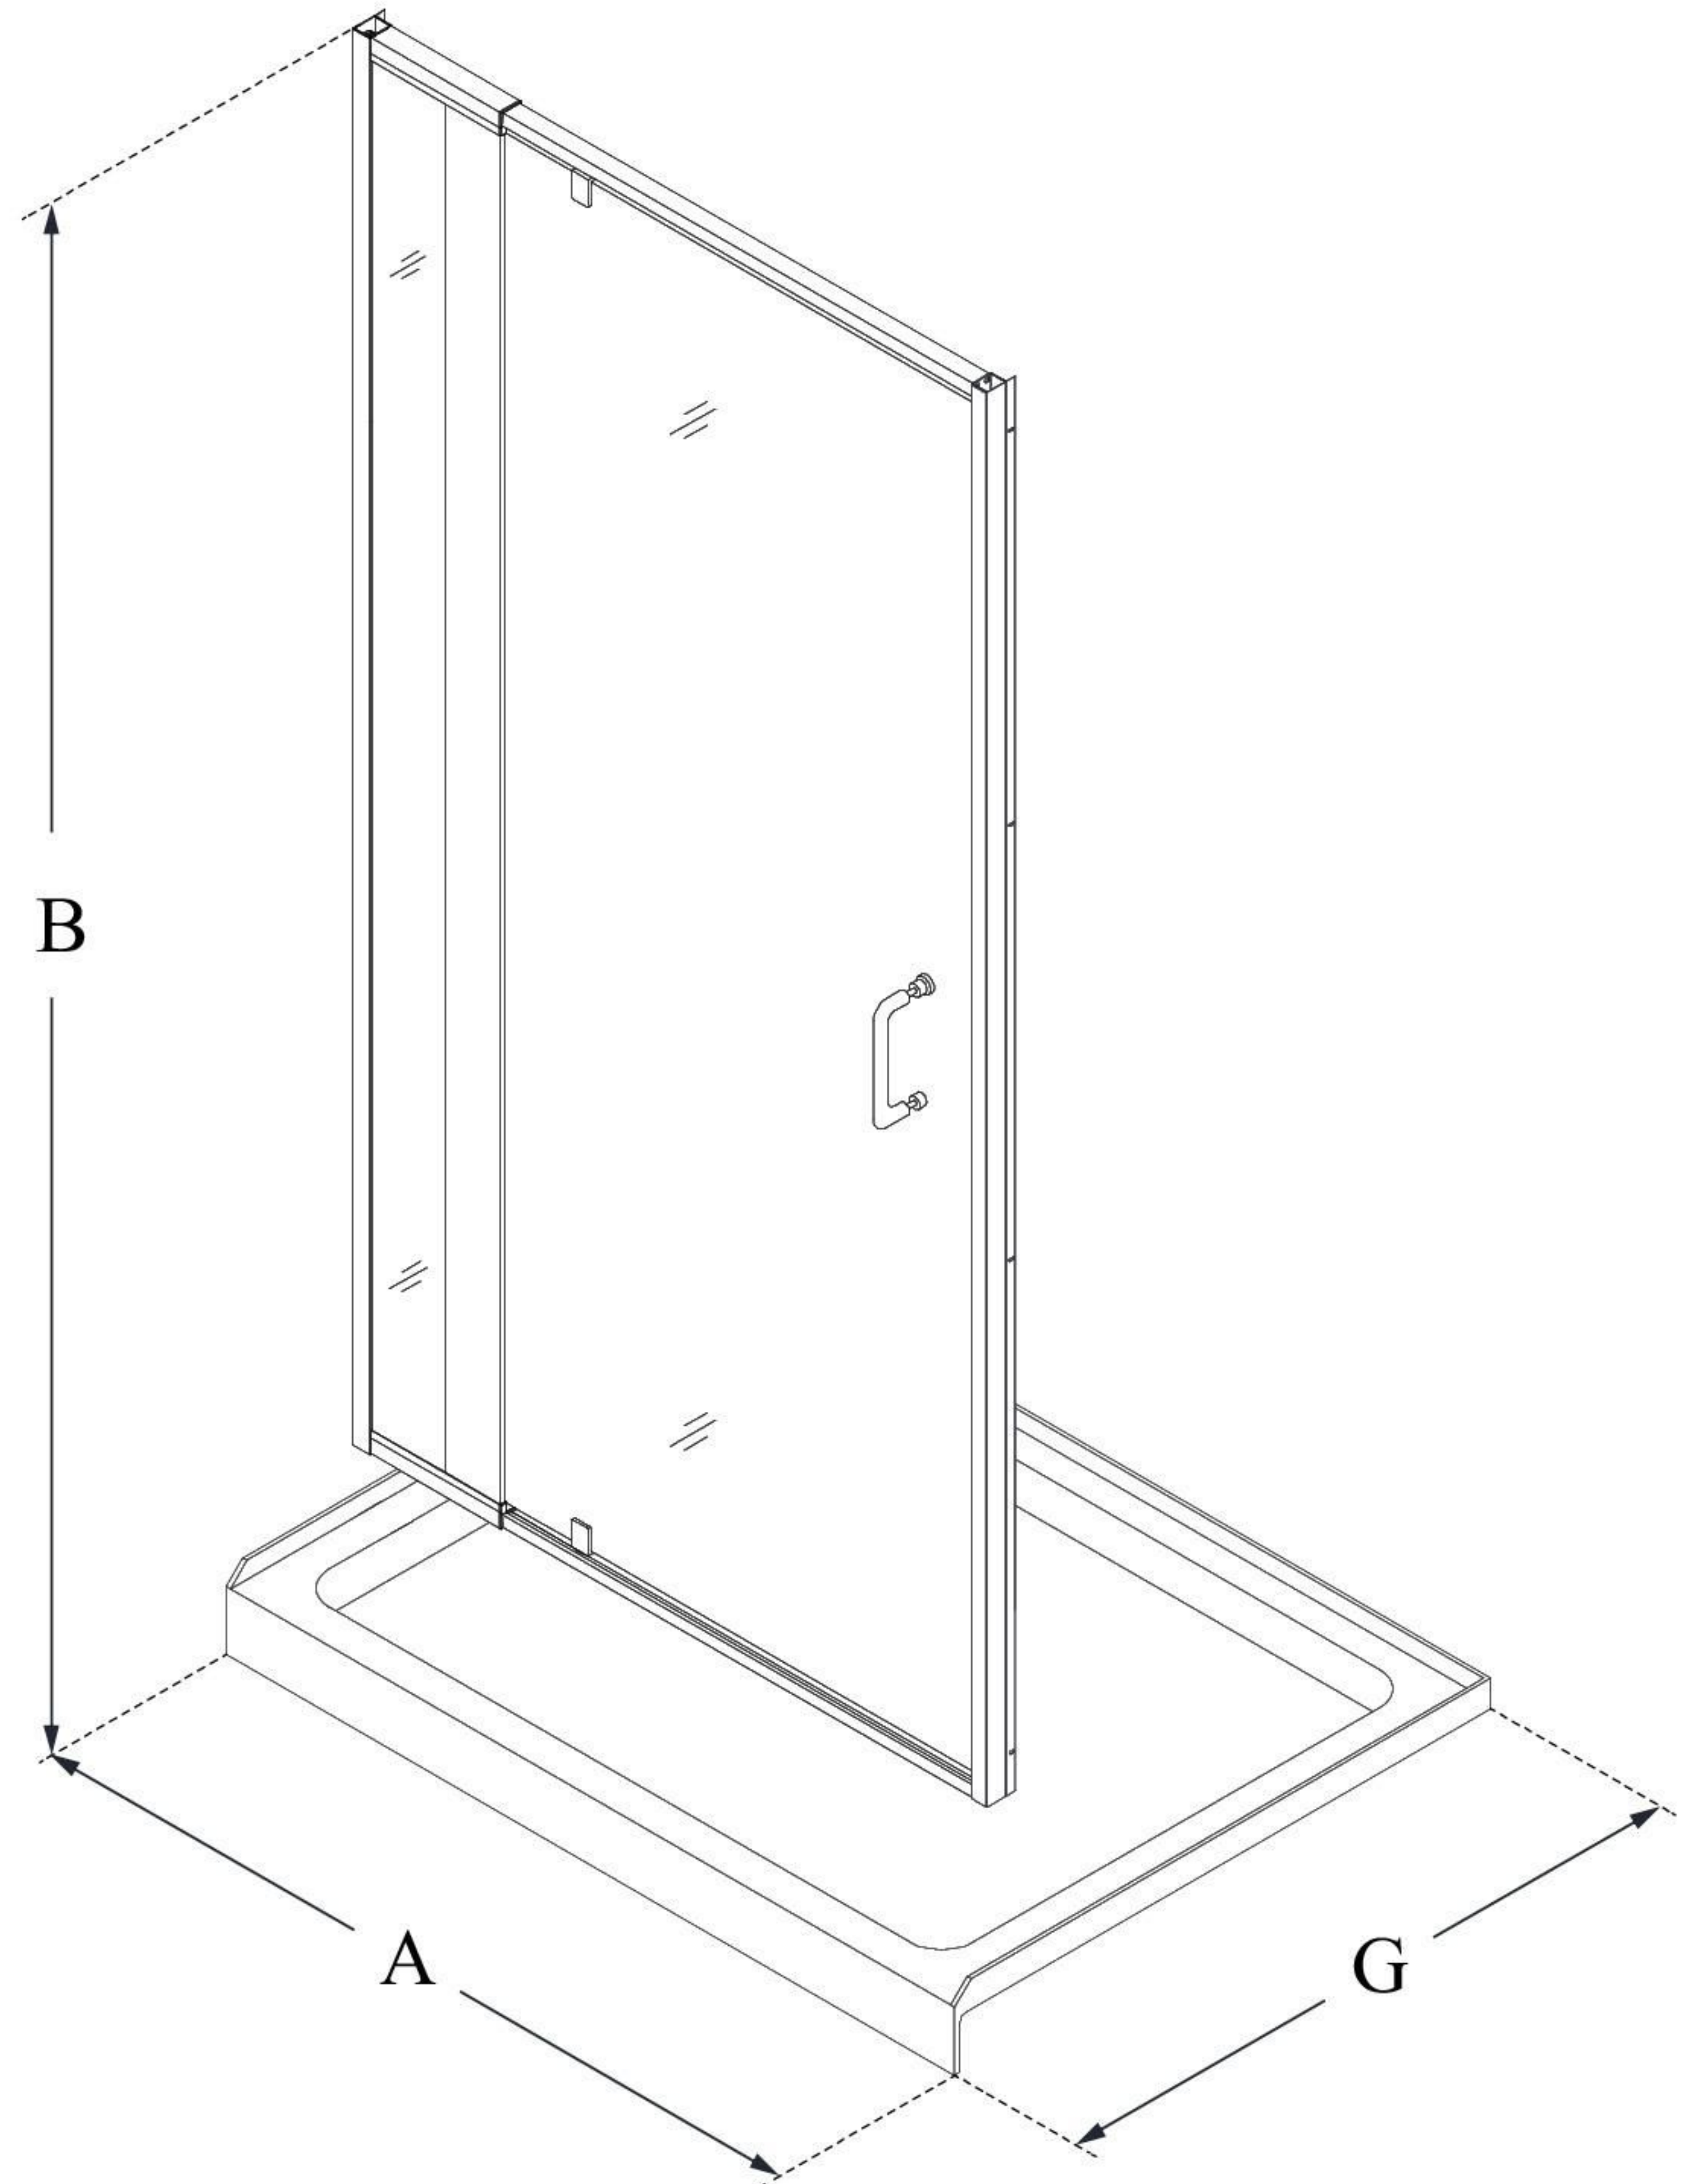

DL-6224

FLEX

DreamLine Flex 34 in. D x 60 in.
W x 74 3/4 in. H Semi-Frameless
Pivot Shower Door and SlimLine
Shower Base Kit

KIT CONTENTS:

- SHOWER DOOR
- SHOWER BASE

CONFIGURATION DIMENSIONS:

A: 60"
KIT WIDTH

B: 74 3/4"
KIT HEIGHT

G: 34"
KIT DEPTH

AVAILABLE DRAIN LOCATIONS:

- CENTER
- LEFT
- RIGHT

For precise drain location, please refer to the
included base technical drawing

DreamLine reserves the right to update or modify the hardware or materials pictured
without prior notice for the purpose of product improvement and customer satisfaction.