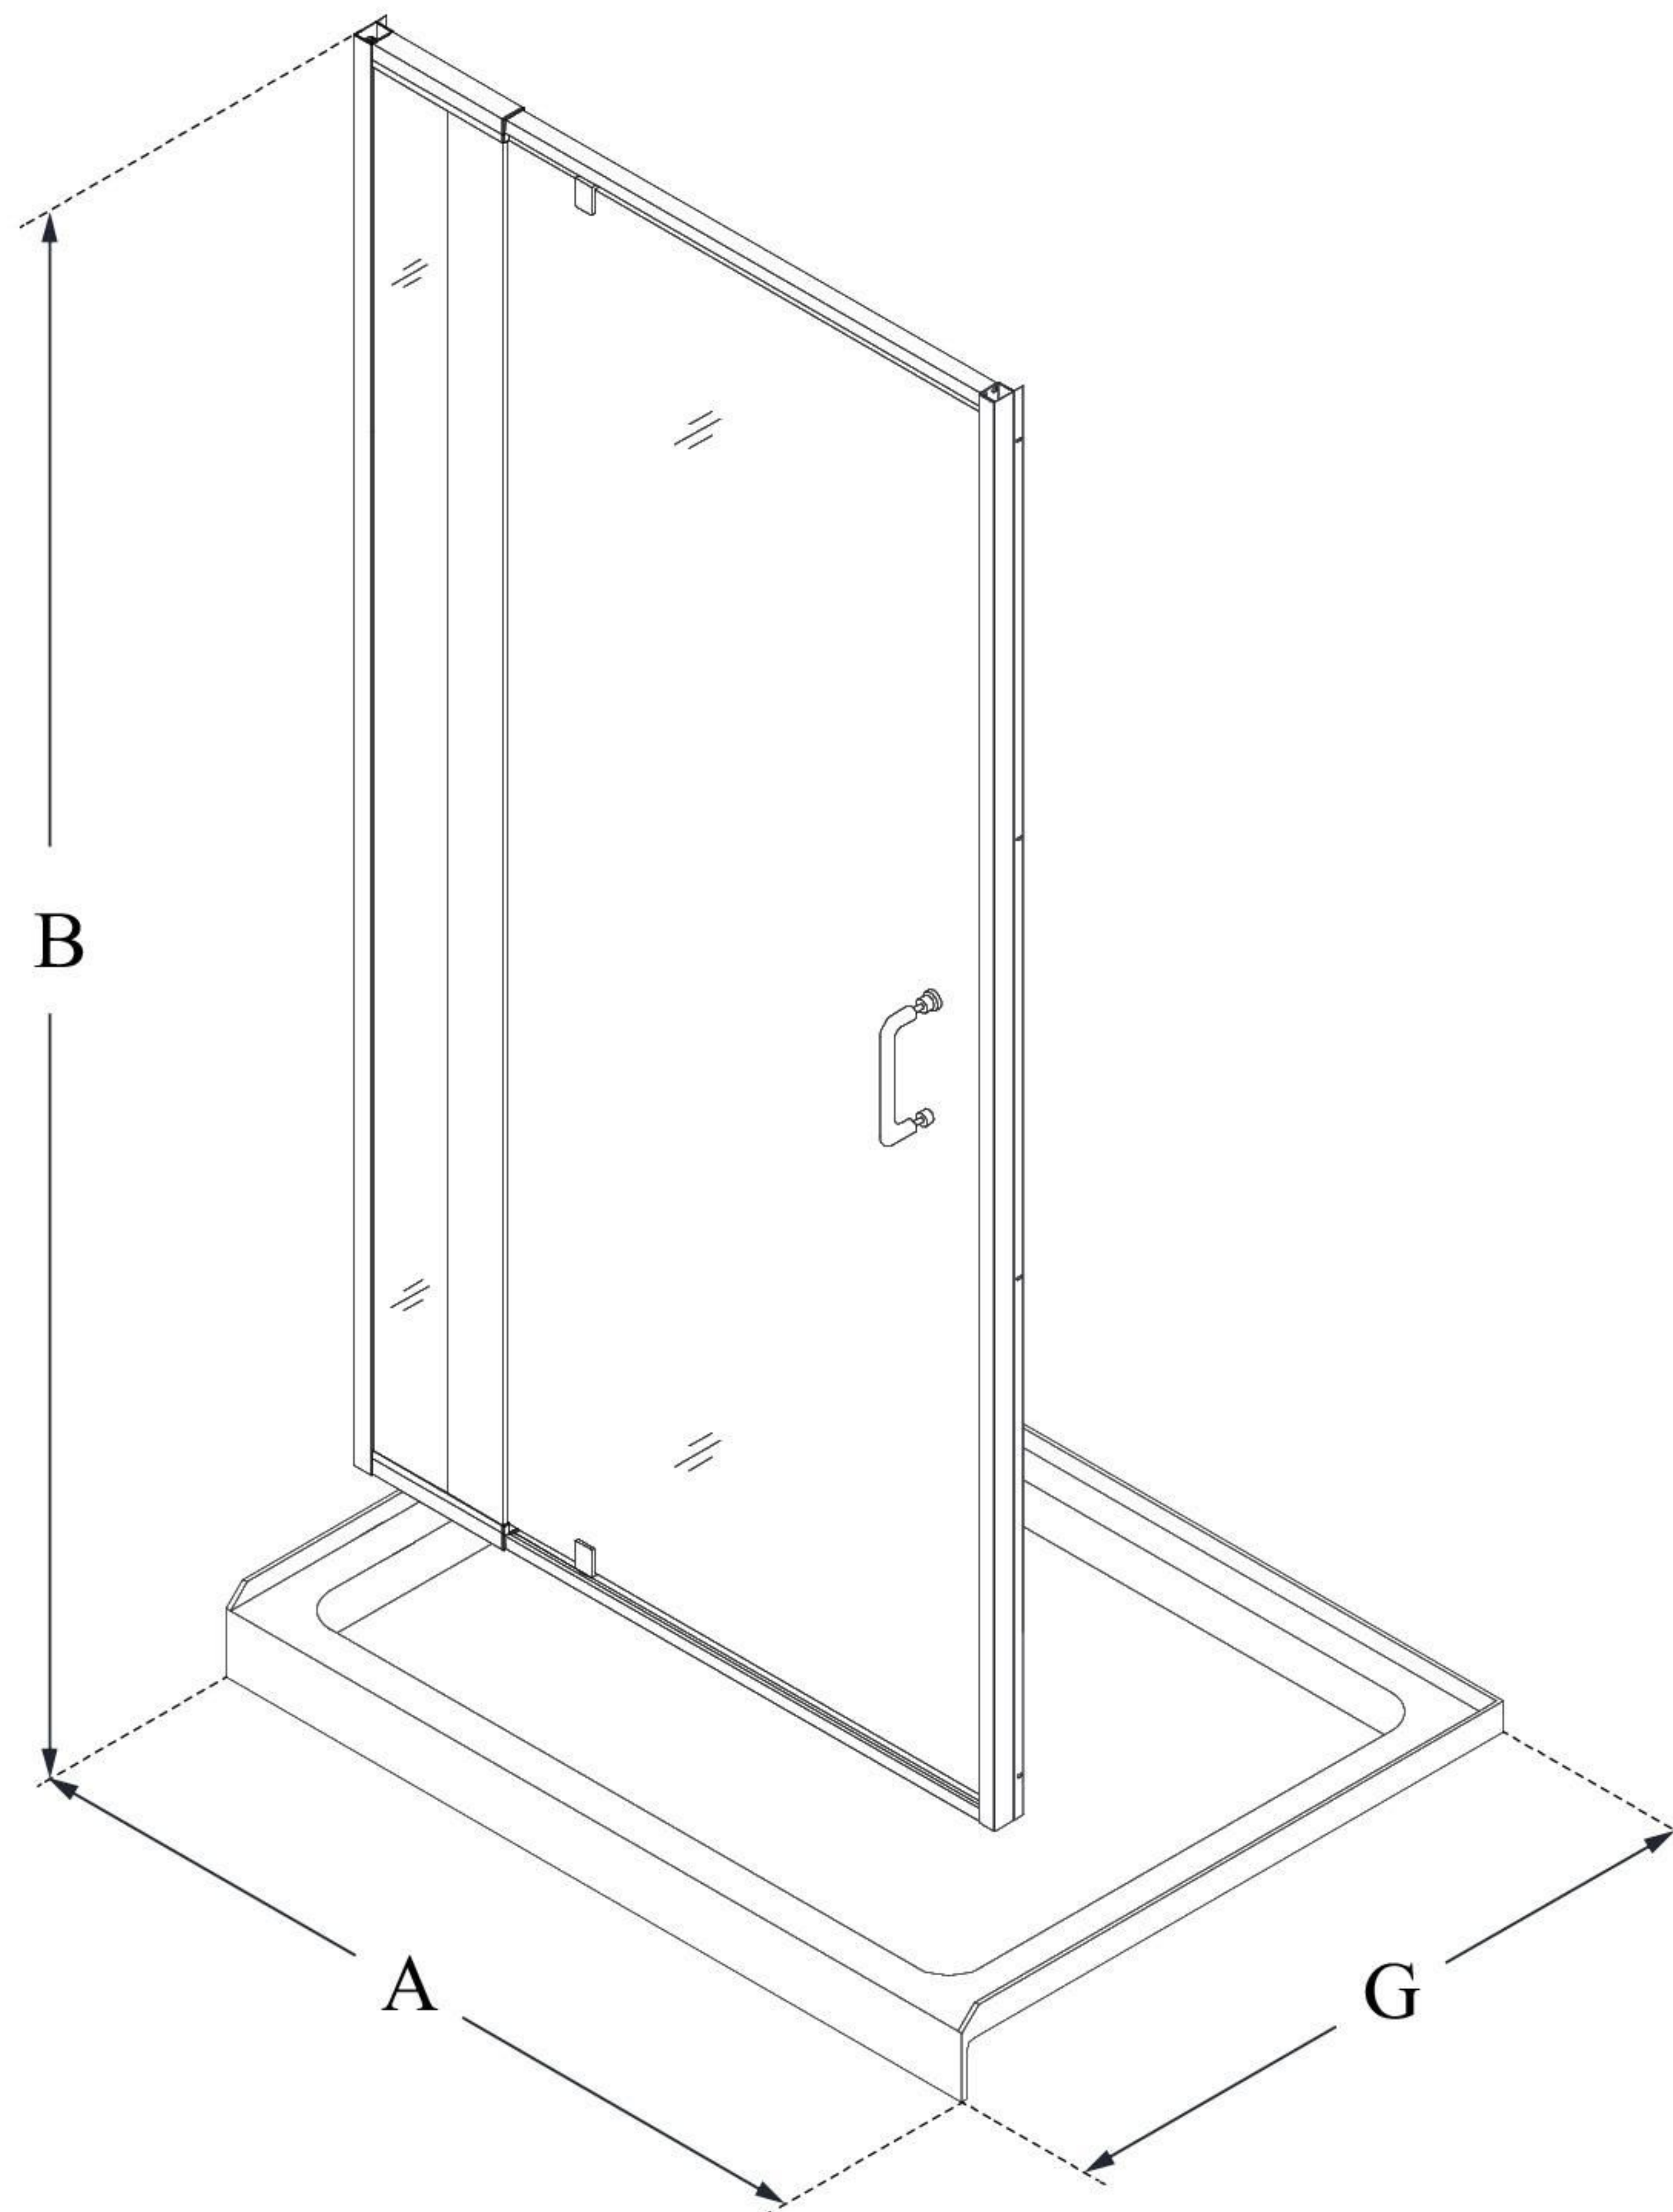

DL-6222

FLEX

DreamLine Flex 30 in. D x 60 in.
W x 74 3/4 in. H Semi-Frameless
Pivot Shower Door and SlimLine
Shower Base Kit

KIT CONTENTS:

- SHOWER DOOR
- SHOWER BASE

CONFIGURATION DIMENSIONS:

A: 60"
KIT WIDTH

B: 74 3/4"
KIT HEIGHT

G: 30"
KIT DEPTH

AVAILABLE DRAIN LOCATIONS:

- CENTER
- LEFT
- RIGHT

For precise drain location, please refer to the
included base technical drawing

DreamLine reserves the right to update or modify the hardware or materials pictured
without prior notice for the purpose of product improvement and customer satisfaction.