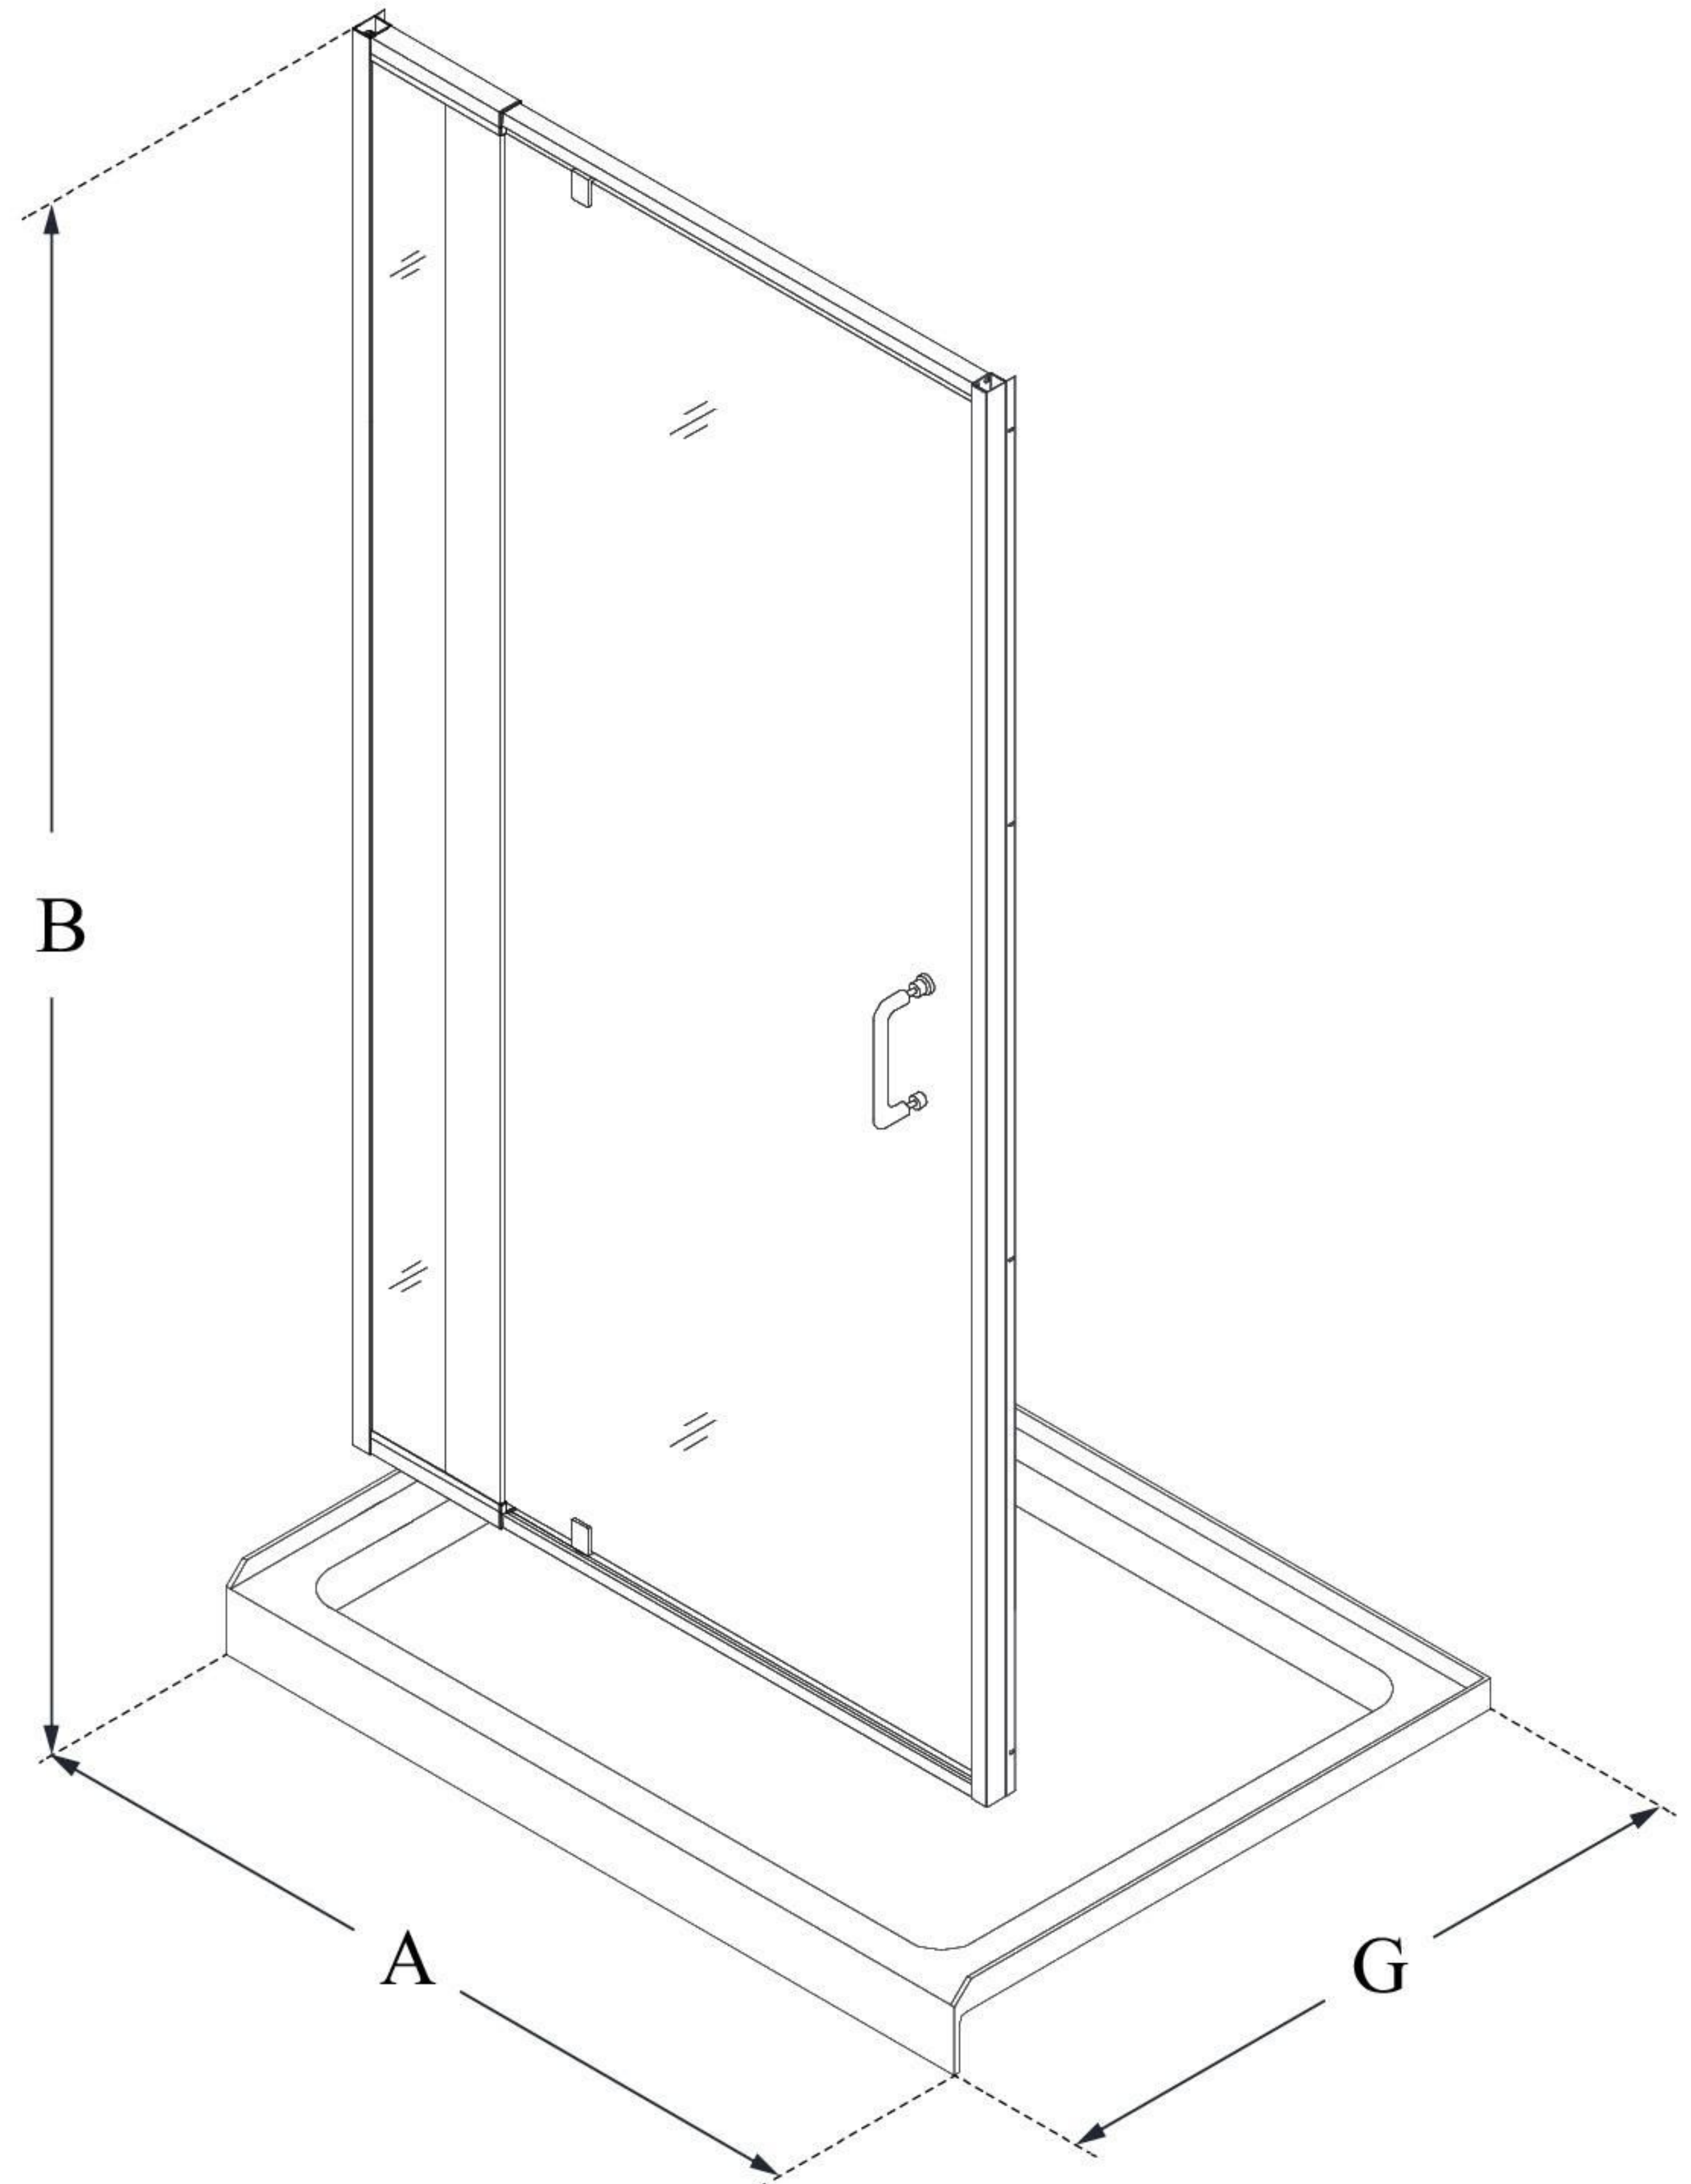

## **FLEX**

DreamLine Flex 34 in. D x 42 in.  
W x 74 3/4 in. H Semi-Frameless  
Pivot Shower Door and SlimLine  
Shower Base Kit

### **KIT CONTENTS:**

- SHOWER DOOR
- SHOWER BASE

### **CONFIGURATION DIMENSIONS:**

**A: 42"**  
KIT WIDTH

**B: 74 3/4"**  
KIT HEIGHT

**G: 34"**  
KIT DEPTH

### **AVAILABLE DRAIN LOCATIONS:**

- CENTER

For precise drain location, please refer to the  
included base technical drawing

DreamLine reserves the right to update or modify the hardware or materials pictured  
without prior notice for the purpose of product improvement and customer satisfaction.