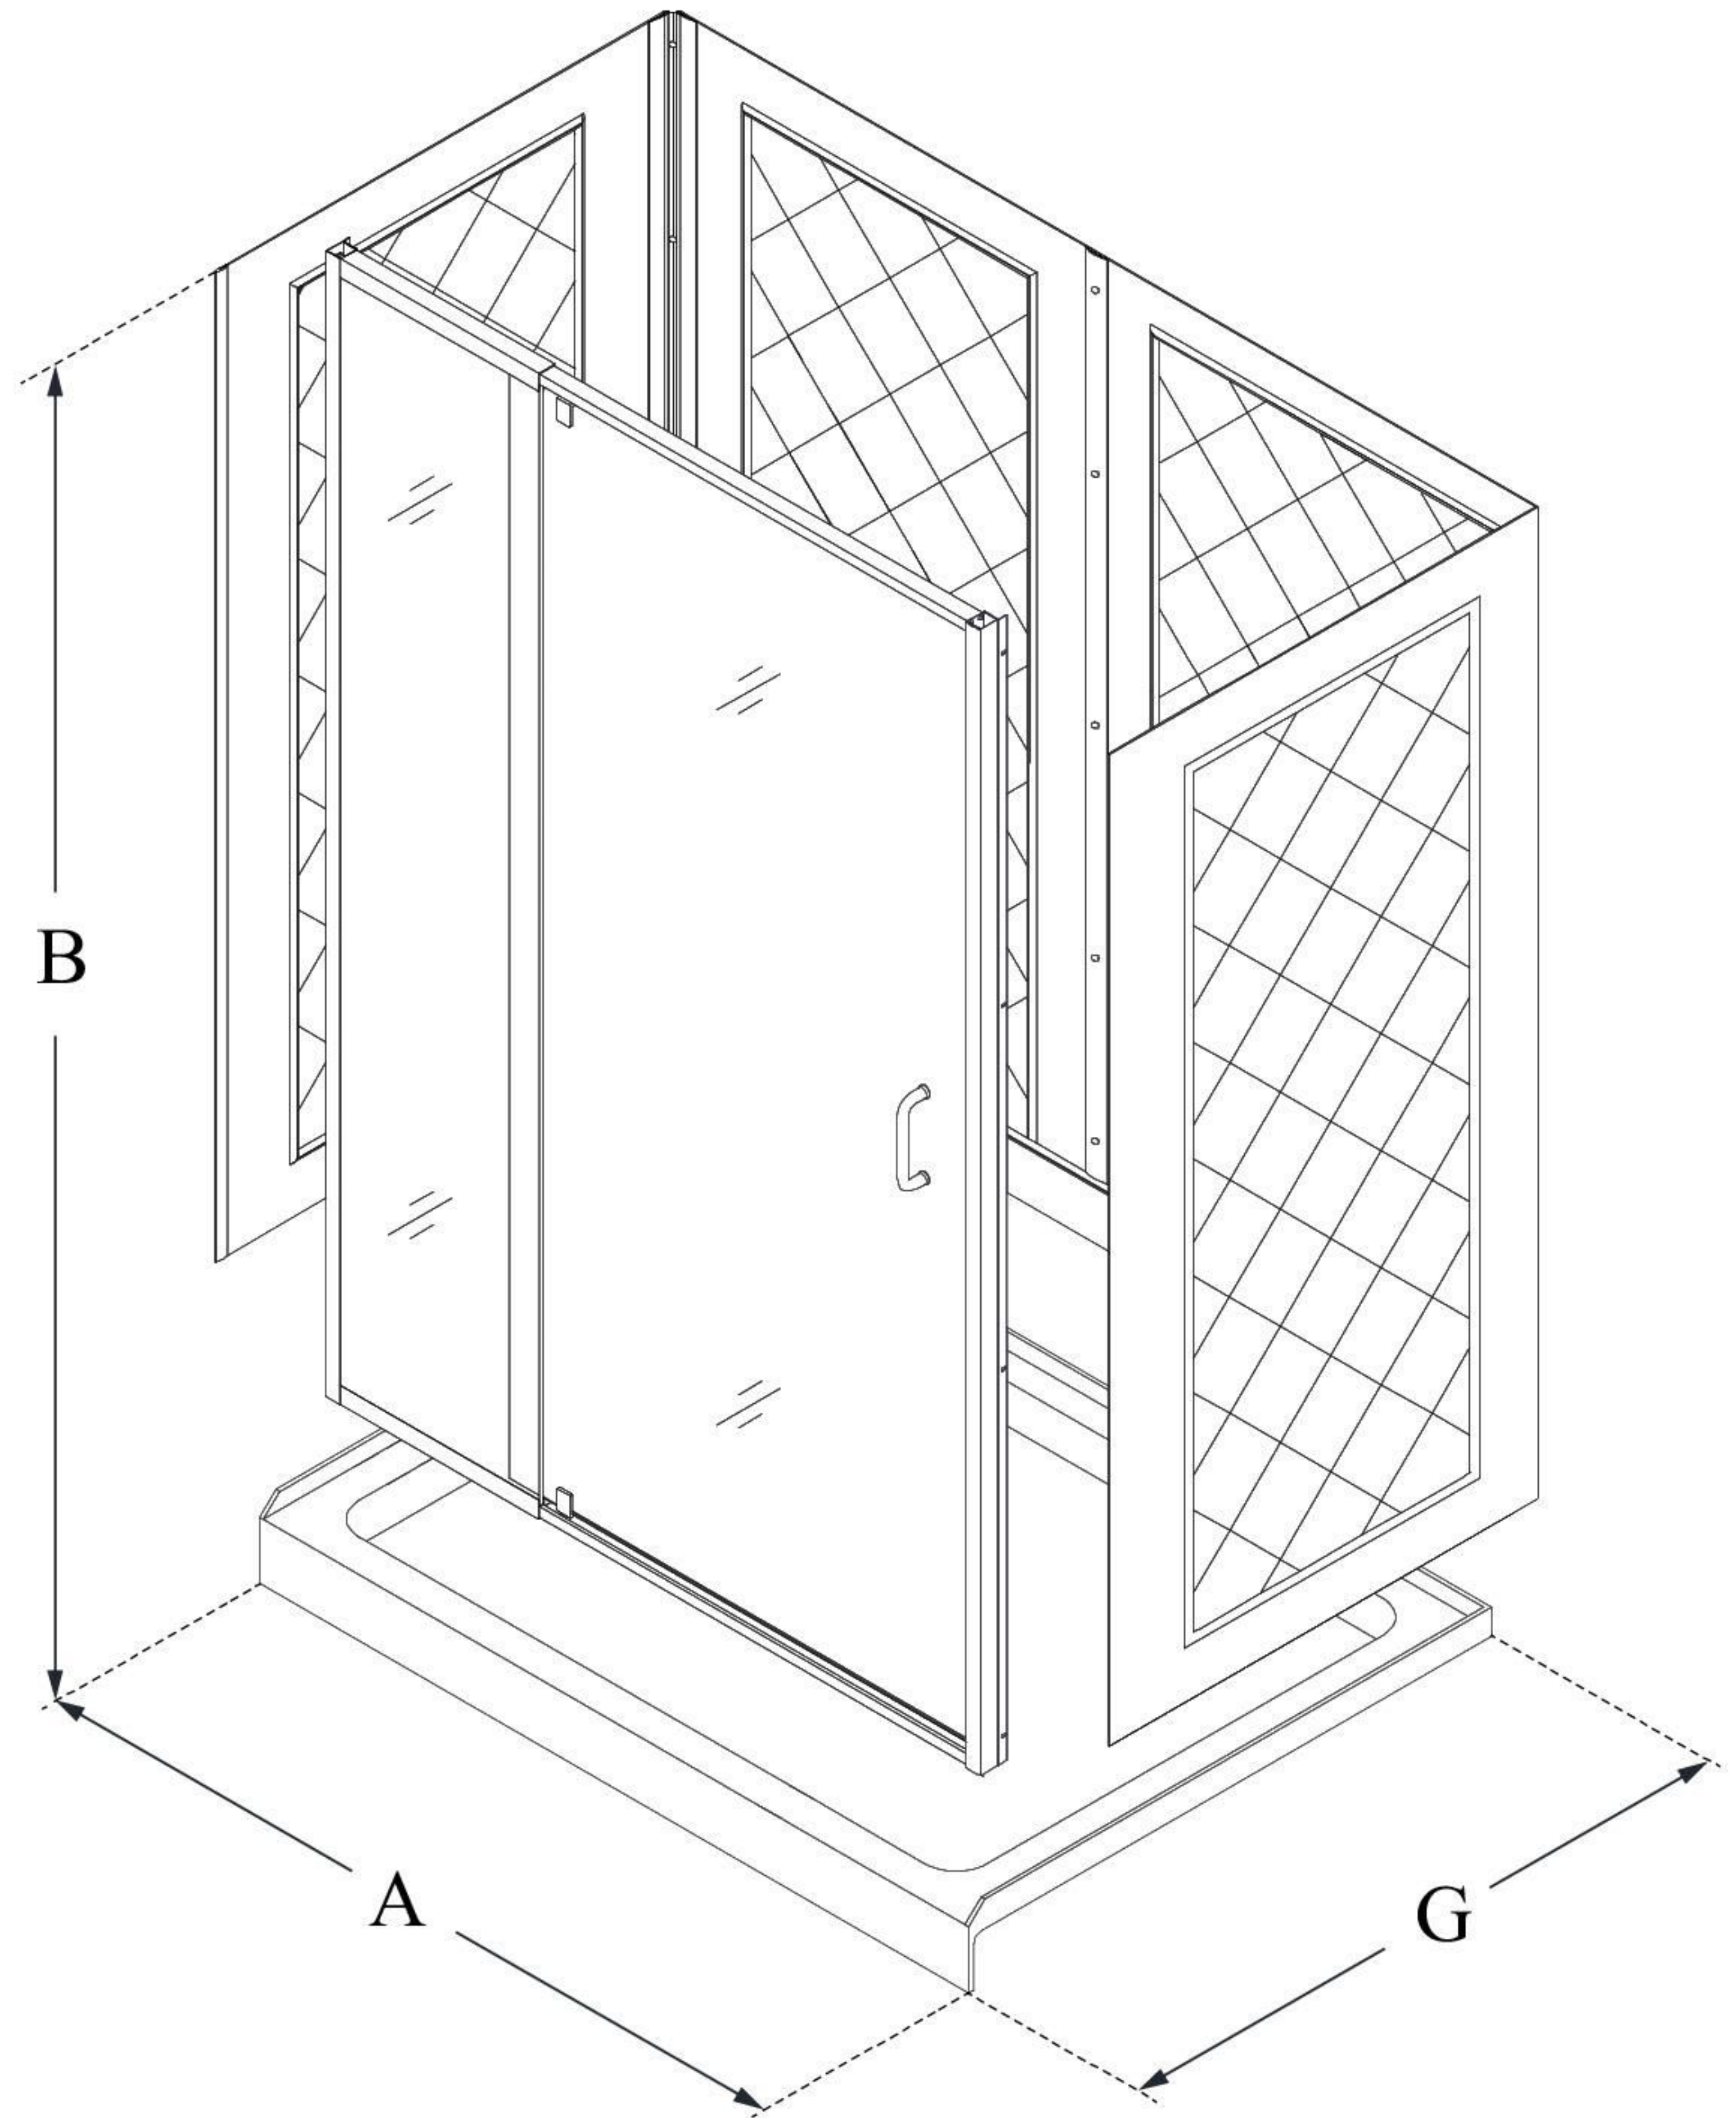

DL-6217

FLEX

DreamLine Flex 32 in. D x 32 in.
W x 76 3/4 in. H Semi-Frameless
Pivot Shower Door, SlimLine
Shower Base and Backwall Kit

KIT CONTENTS:

- SHOWER DOOR
- SHOWER BASE
- QWALL BACKWALLS

CONFIGURATION DIMENSIONS:

A: 32"
KIT WIDTH

B: 76 3/4"
KIT HEIGHT

G: 32"
KIT DEPTH

AVAILABLE DRAIN LOCATIONS:

- CENTER

For precise drain location, please refer to the
included base technical drawing

DreamLine reserves the right to update or modify the hardware or materials pictured
without prior notice for the purpose of product improvement and customer satisfaction.