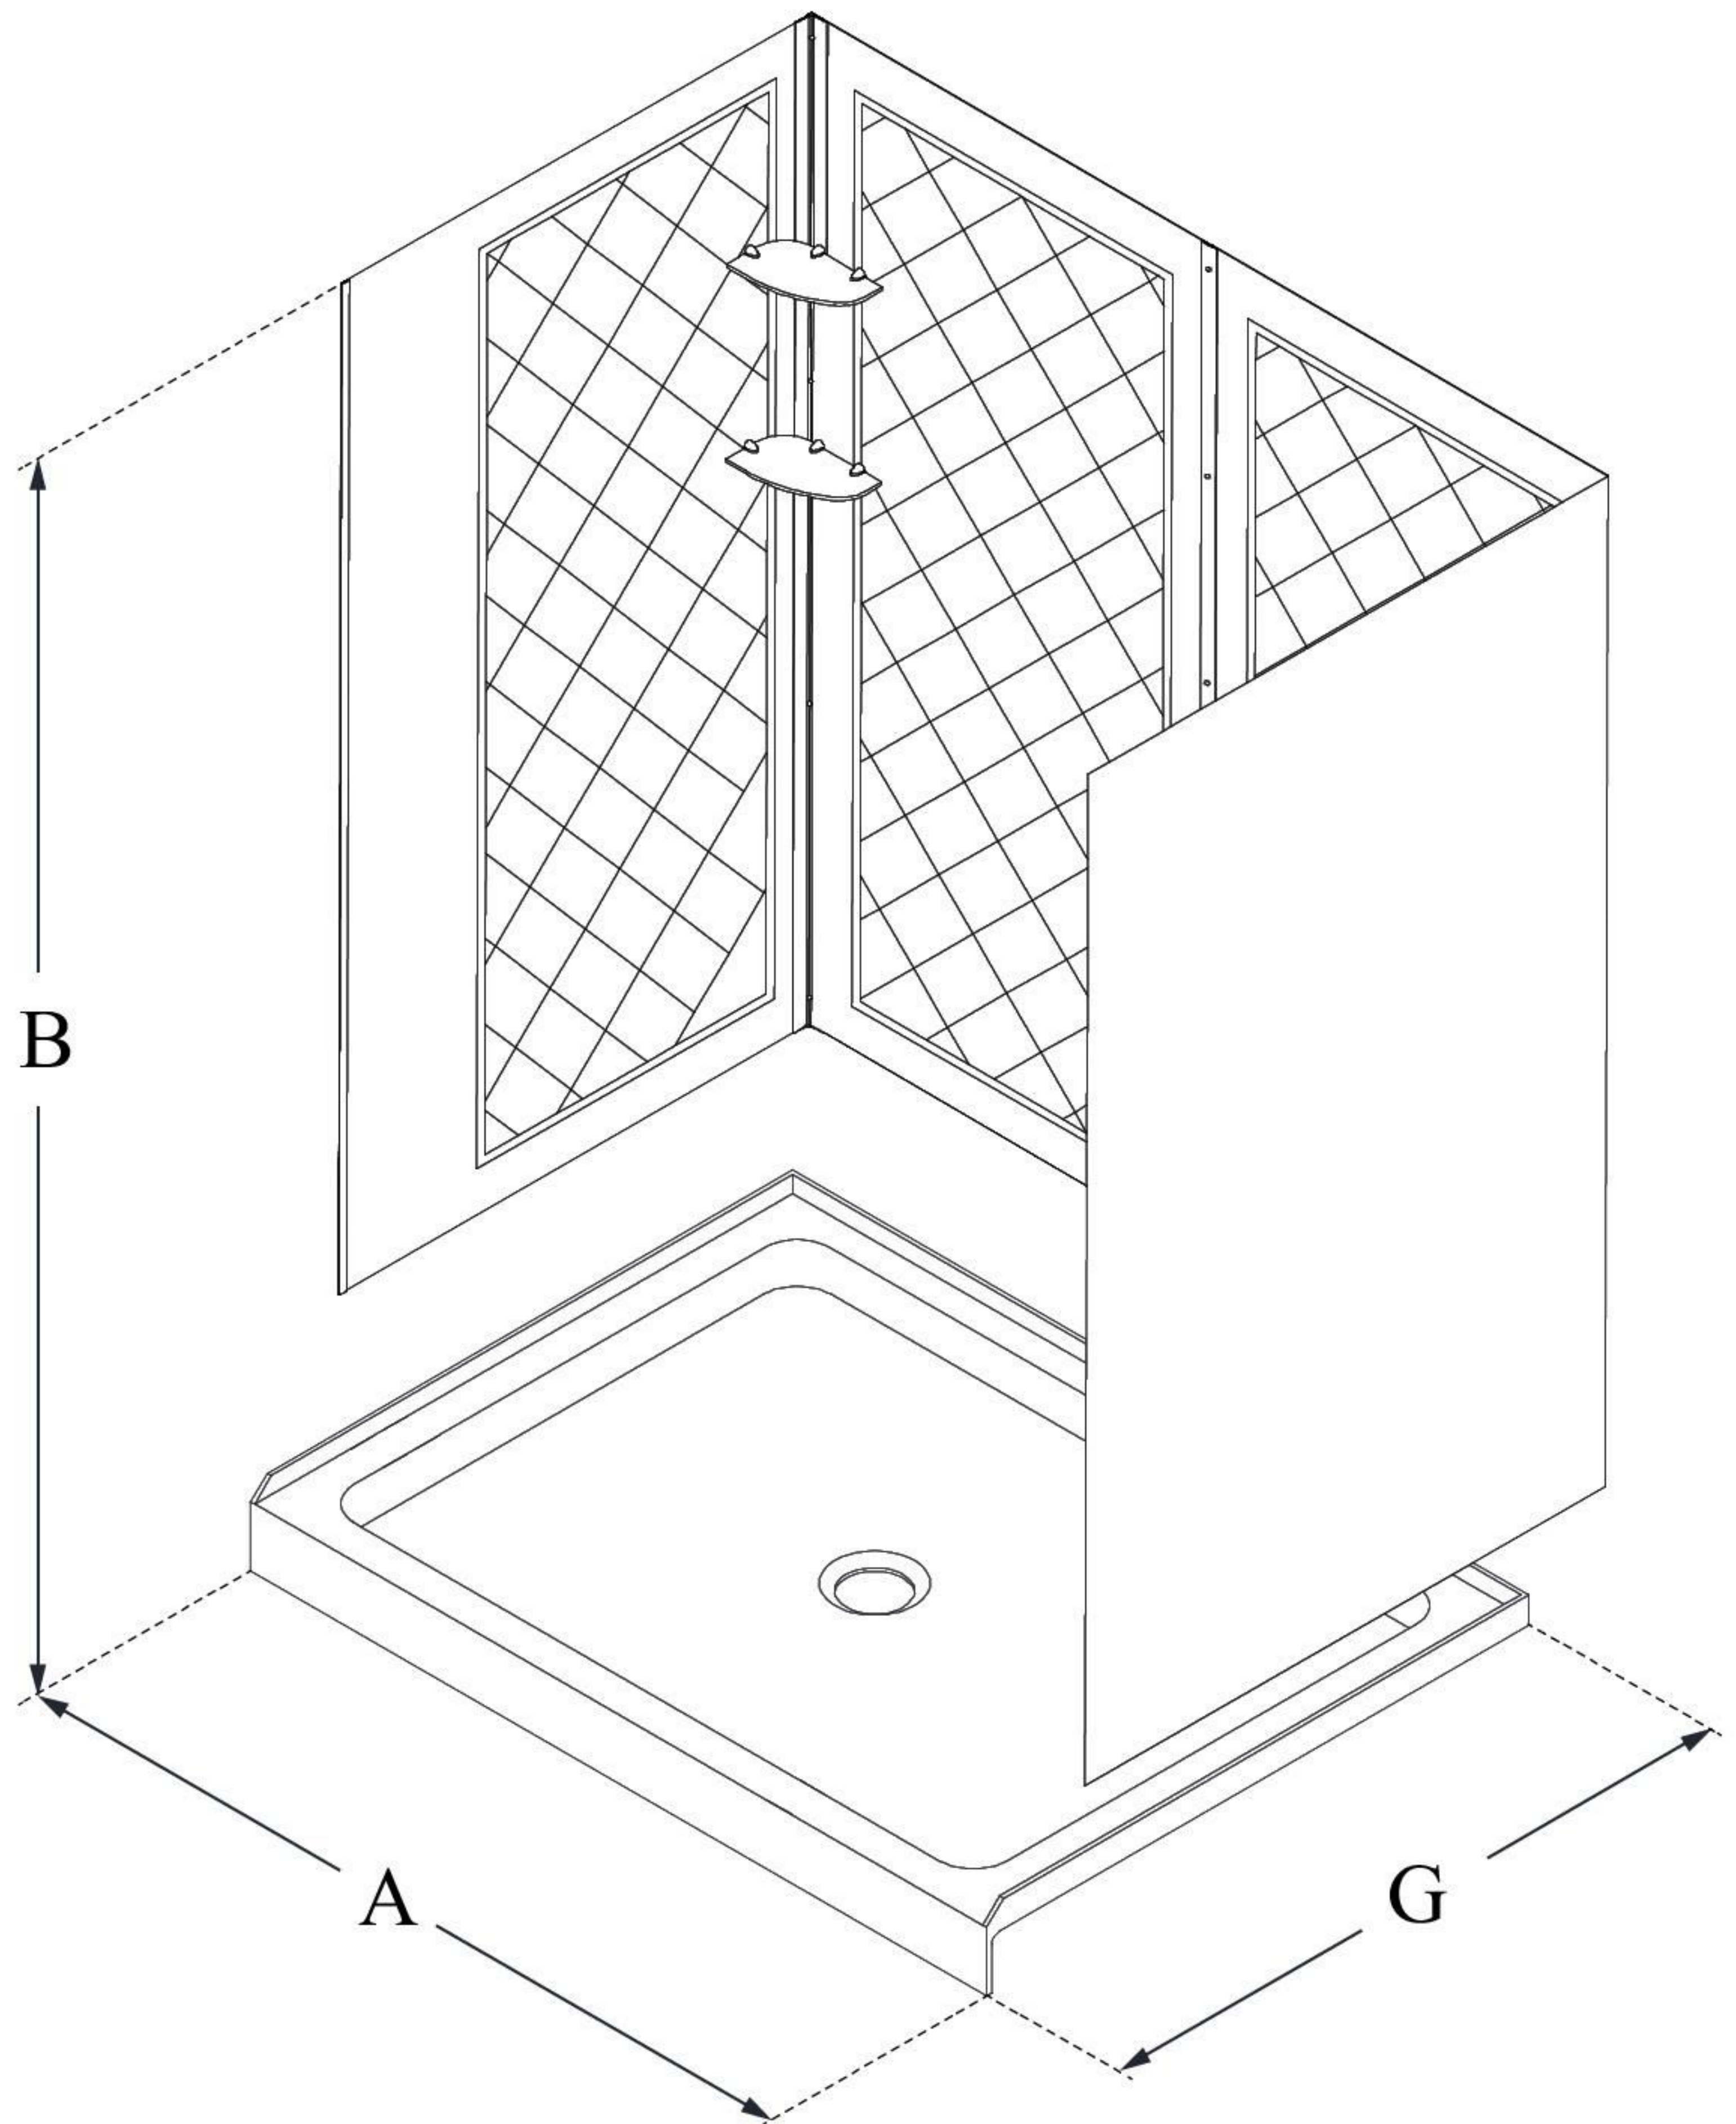

## **QWALL-5**

DreamLine 36 in. D x 60 in. W x 76 3/4 in. H SlimLine Single Threshold Shower Base and QWALL-5 Acrylic Backwall Kit

### **KIT CONTENTS:**

- SHOWER BASE
- QWALL BACKWALLS

### **CONFIGURATION DIMENSIONS:**

**A: 60"**  
KIT WIDTH

**B: 76 3/4"**  
KIT HEIGHT

**G: 36"**  
KIT DEPTH

### **AVAILABLE DRAIN LOCATIONS:**

- CENTER
- LEFT
- RIGHT

For precise drain location, please refer to the included base technical drawing

DreamLine reserves the right to update or modify the hardware or materials pictured without prior notice for the purpose of product improvement and customer satisfaction.