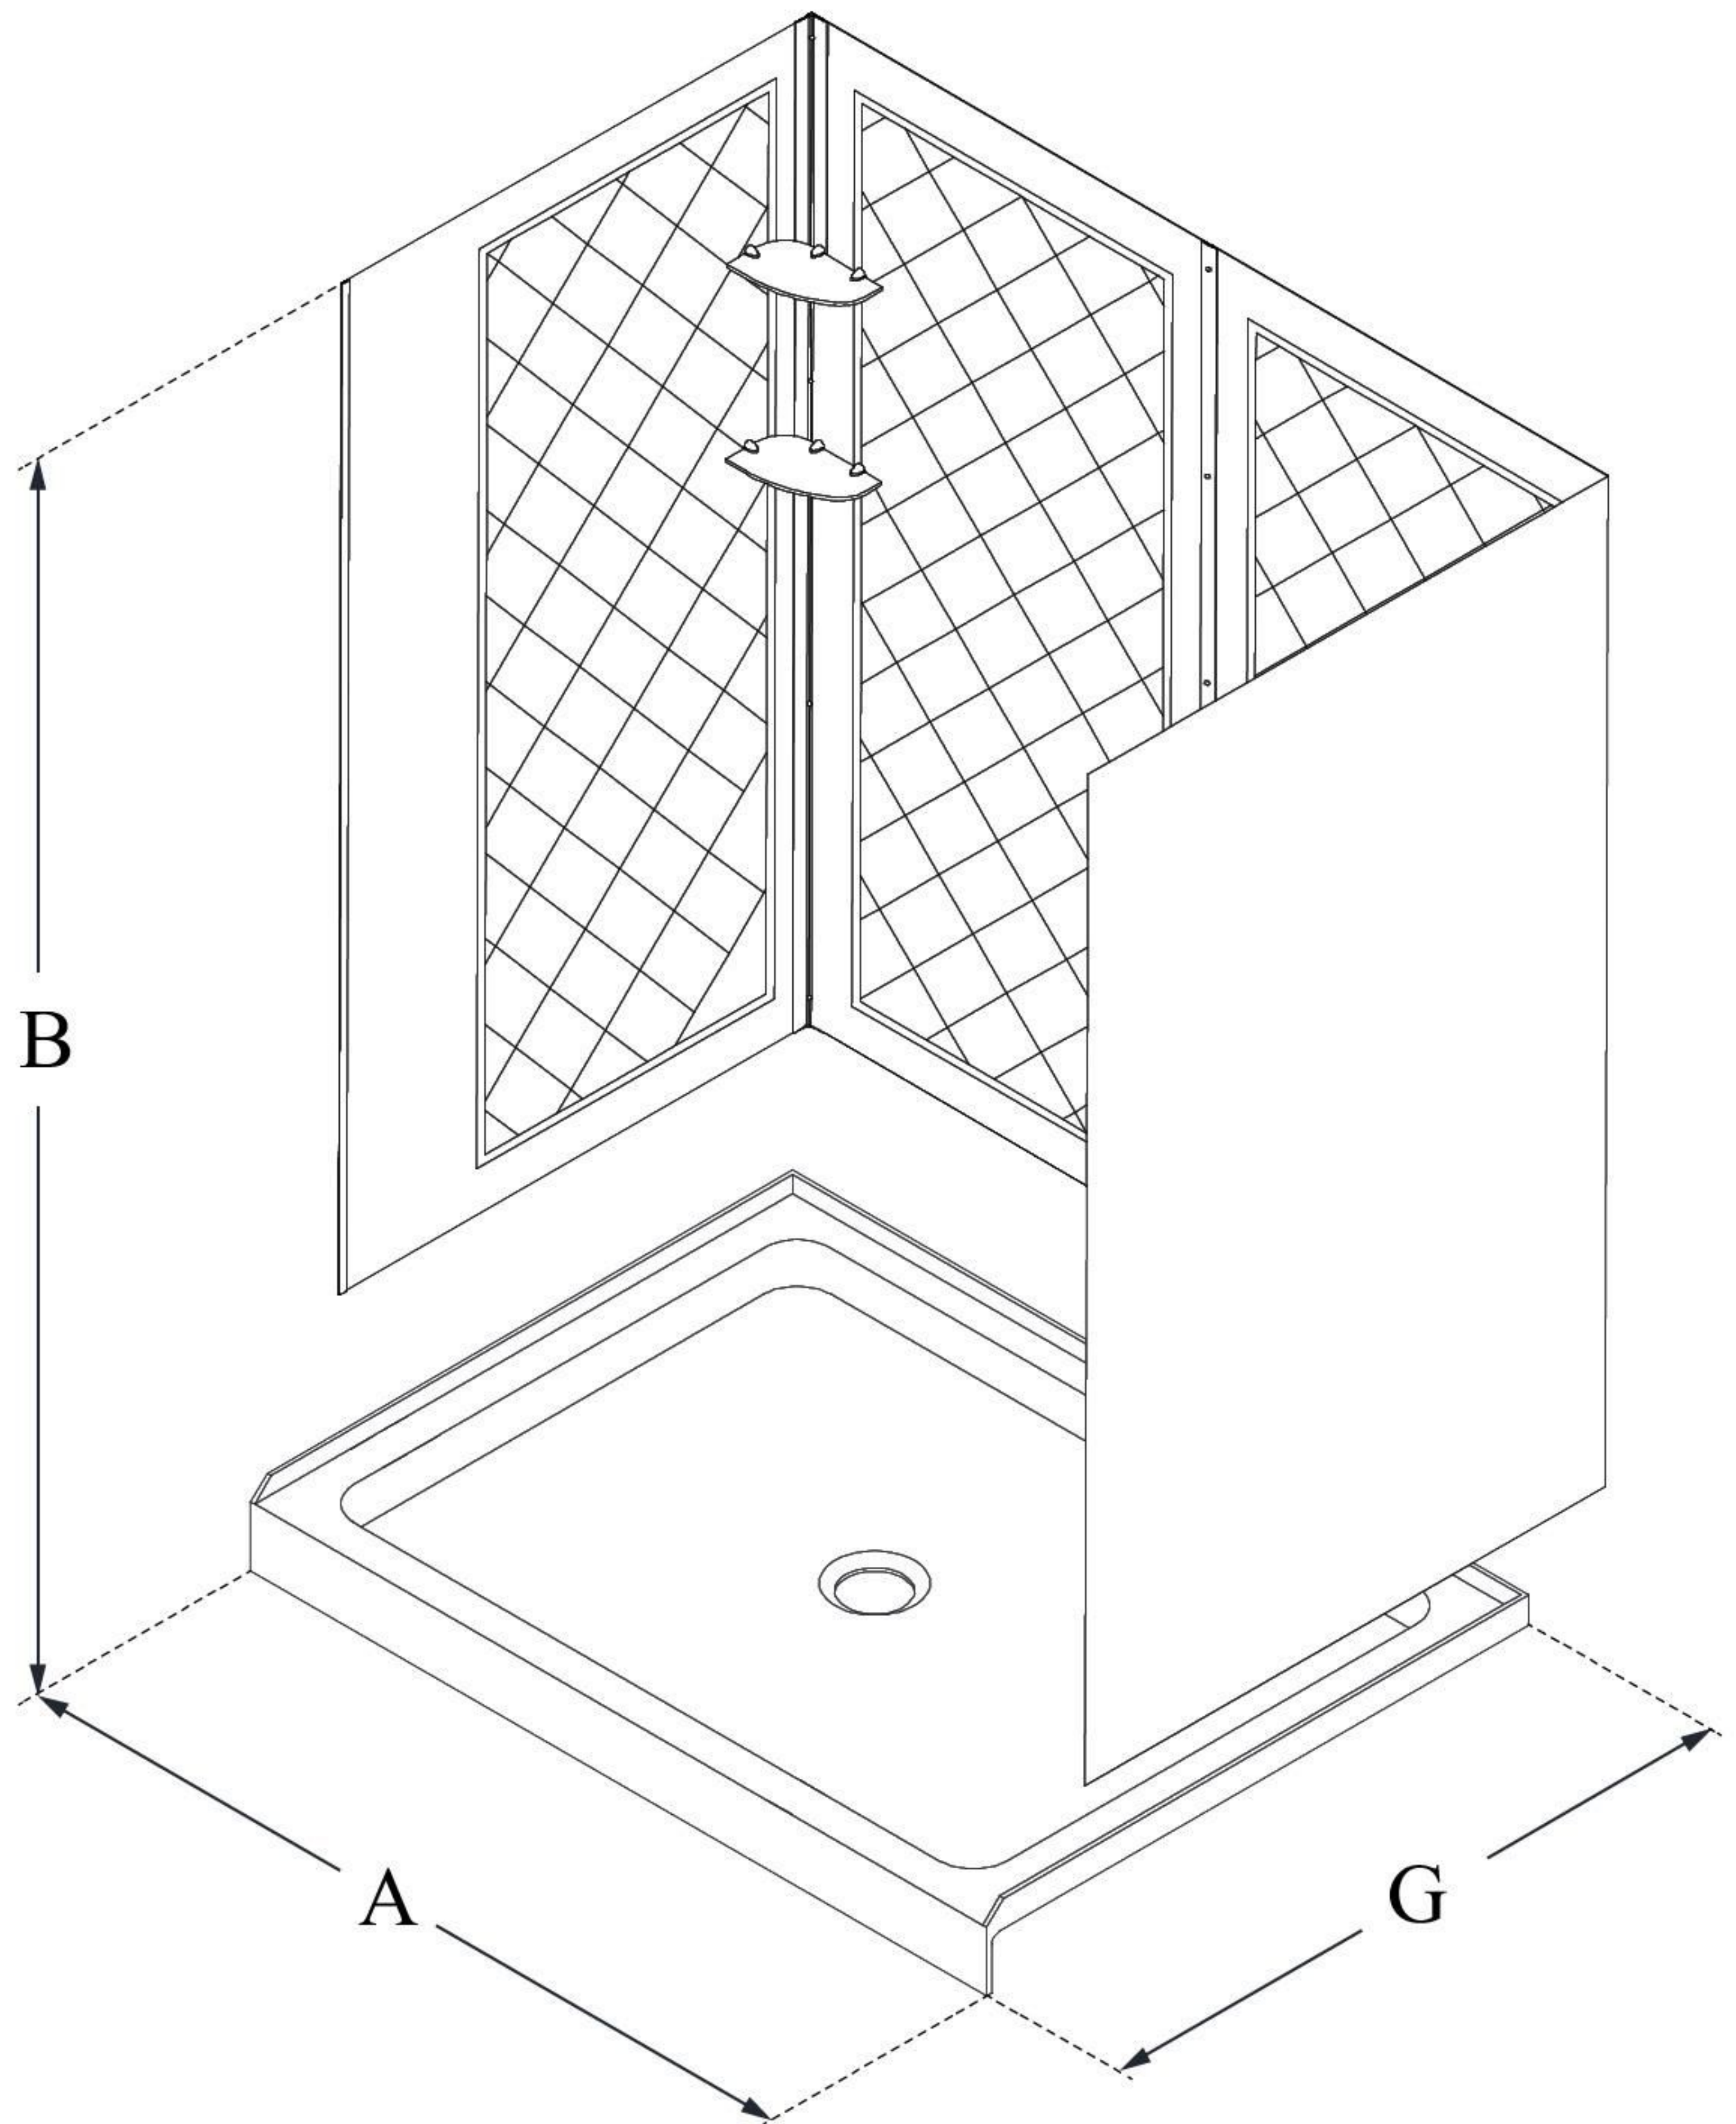

DL-6190

QWALL-5

DreamLine 32 in. D x 60 in. W x 76 3/4 in. H SlimLine Single Threshold Shower Base and QWALL-5 Acrylic Backwall Kit

KIT CONTENTS:

- SHOWER BASE
- QWALL BACKWALLS

CONFIGURATION DIMENSIONS:

A: 60"
KIT WIDTH

B: 76 3/4"
KIT HEIGHT

G: 32"
KIT DEPTH

AVAILABLE DRAIN LOCATIONS:

- CENTER
- LEFT
- RIGHT

For precise drain location, please refer to the included base technical drawing

DreamLine reserves the right to update or modify the hardware or materials pictured without prior notice for the purpose of product improvement and customer satisfaction.