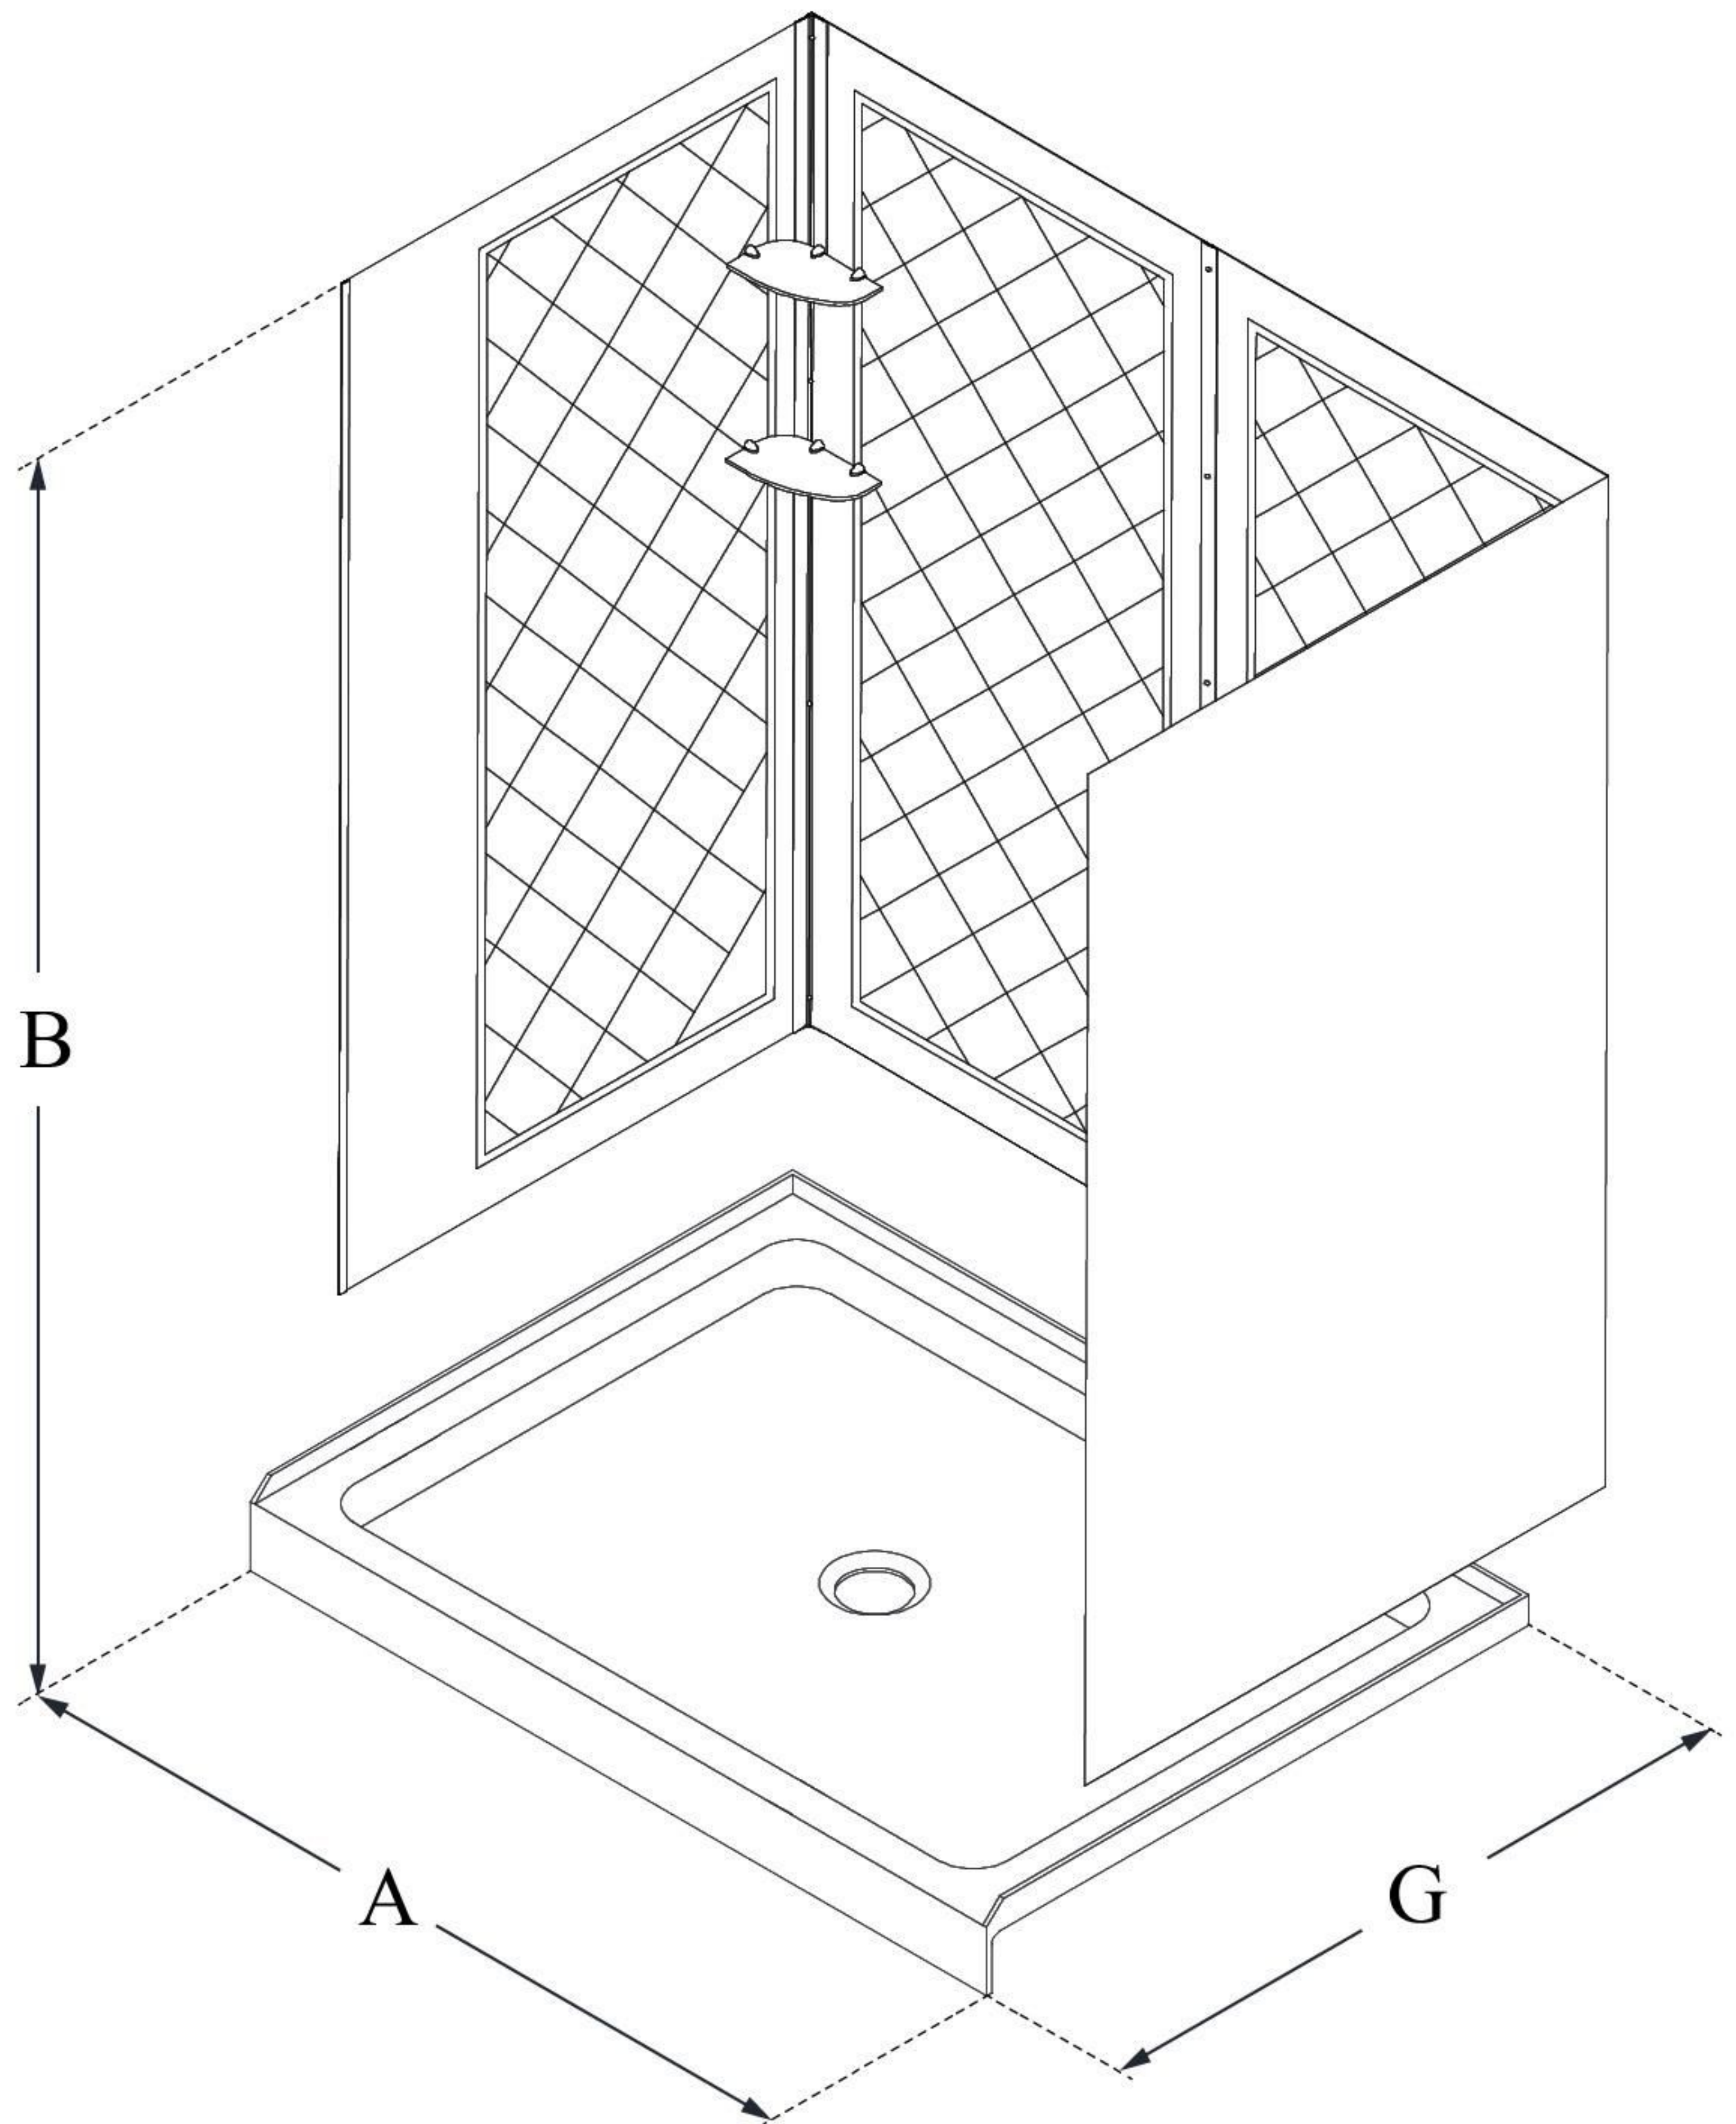

DL-6189

QWALL-5

DreamLine 30 in. D x 60 in. W x 76 3/4 in. H SlimLine Single Threshold Shower Base and QWALL-5 Acrylic Backwall Kit

KIT CONTENTS:

- SHOWER BASE
- QWALL BACKWALLS

CONFIGURATION DIMENSIONS:

A: 60"
KIT WIDTH

B: 76 3/4"
KIT HEIGHT

G: 30"
KIT DEPTH

AVAILABLE DRAIN LOCATIONS:

- CENTER
- LEFT
- RIGHT

For precise drain location, please refer to the included base technical drawing

DreamLine reserves the right to update or modify the hardware or materials pictured without prior notice for the purpose of product improvement and customer satisfaction.